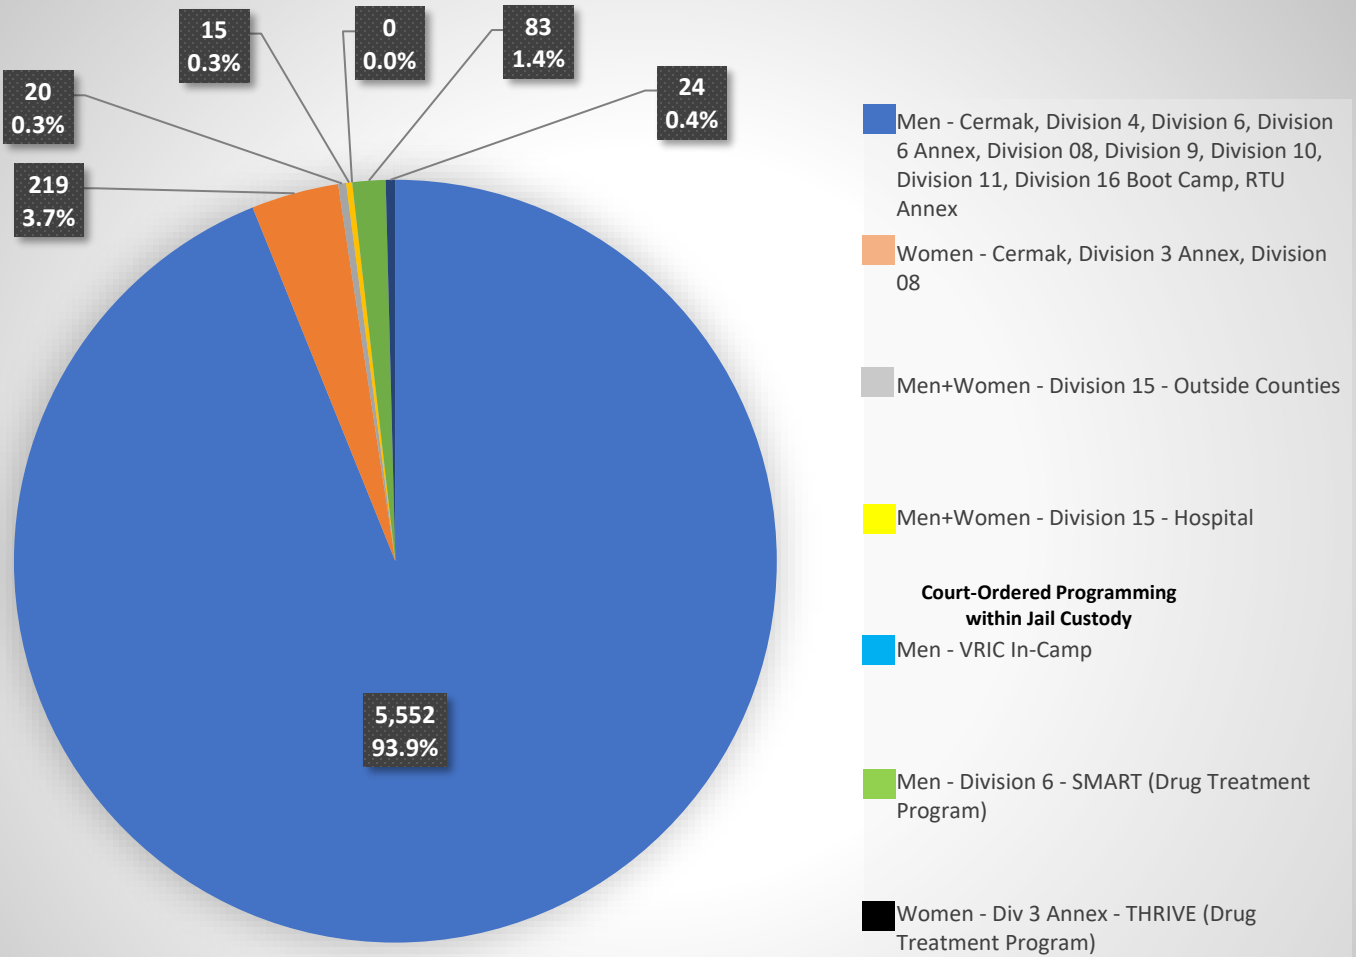

Sheriff's Daily Report

6/29/2021

Under the Custody of the Sheriff	
Total Male and Female	9,412
Jail Population	5,913
Community Corrections	3,499

Jail Population - Behind the Walls

Behind the Walls: Detainees that are physically housed under the Sheriff's custody 24 hours a day/7 days a week. This includes all populations listed on this chart - Divisional populations male & female, Outside Counties, Hospital, PRC, Women's Residential, & VRIC. Detainees in court-ordered treatment programs (PRC, Women's Residential, VRIC) are housed at CCDOC 24 hours a day/7 days week.

Sheriff's Daily Report

6/29/2021

CCSO Population Demographics

In Confinement

Gender Distribution

Race Distribution

Age Distribution

Community Corrections

Gender Distribution

Race Distribution

Age Distribution