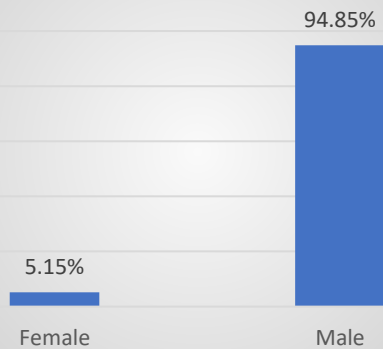

Sheriff's Daily Report

6/29/2021

Under the Custody of the Sheriff	
Total Male and Female	9,412
Jail Population	5,913
Community Corrections	3,499

Jail Population - Behind the Walls

Behind the Walls: Detainees that are physically housed under the Sheriff's custody 24 hours a day/7 days a week. This includes all populations listed on this chart - Divisional populations male & female, Outside Counties, Hospital, PRC, Women's Residential, & VRIC. Detainees in court-ordered treatment programs (PRC, Women's Residential, VRIC) are housed at CCDOC 24 hours a day/7 days week.

Sheriff's Daily Report

6/29/2021

CCSO Population Demographics

In Confinement

Gender Distribution

Race Distribution

Age Distribution

Community Corrections

Gender Distribution

Race Distribution

Age Distribution