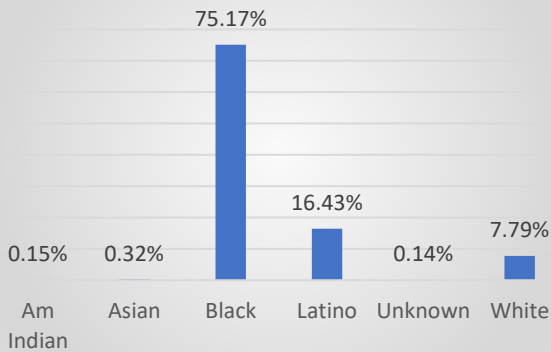

Sheriff's Daily Report

6/29/2021

Under the Custody of the Sheriff	
Total Male and Female	9,412
Jail Population	5,913
Community Corrections	3,499

Jail Population - Behind the Walls

Behind the Walls: Detainees that are physically housed under the Sheriff's custody 24 hours a day/7 days a week. This includes all populations listed on this chart - Divisional populations male & female, Outside Counties, Hospital, PRC, Women's Residential, & VRIC. Detainees in court-ordered treatment programs (PRC, Women's Residential, VRIC) are housed at CCDOC 24 hours a day/7 days week.

Sheriff's Daily Report

6/29/2021

CCSO Population Demographics

In Confinement

Gender Distribution

Race Distribution

Age Distribution

Community Corrections

Gender Distribution

Race Distribution

Age Distribution