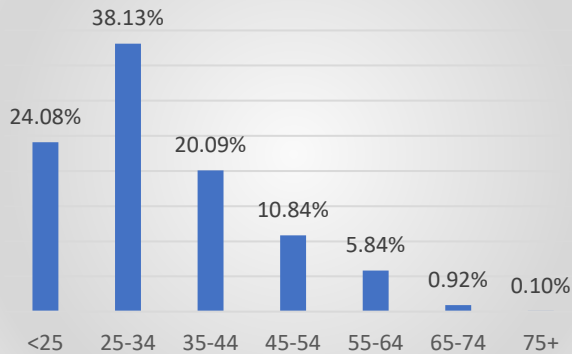

Sheriff's Daily Report

6/29/2021

Under the Custody of the Sheriff	
Total Male and Female	9,412
Jail Population	5,913
Community Corrections	3,499

Jail Population - Behind the Walls

Behind the Walls: Detainees that are physically housed under the Sheriff's custody 24 hours a day/7 days a week. This includes all populations listed on this chart - Divisional populations male & female, Outside Counties, Hospital, PRC, Women's Residential, & VRIC. Detainees in court-ordered treatment programs (PRC, Women's Residential, VRIC) are housed at CCDOC 24 hours a day/7 days week.

Sheriff's Daily Report

6/29/2021

CCSO Population Demographics

In Confinement

Gender Distribution

Race Distribution

Age Distribution

Community Corrections

Gender Distribution

Race Distribution

Age Distribution