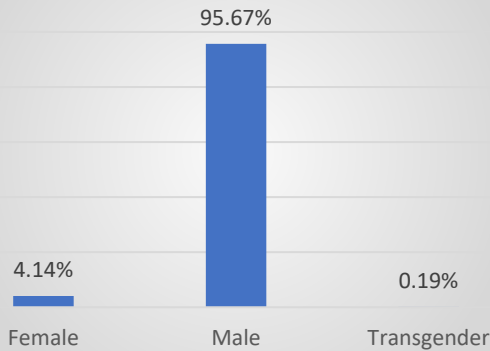

Sheriff's Daily Report

6/29/2021

CCSO Population Demographics

In Confinement

Gender Distribution