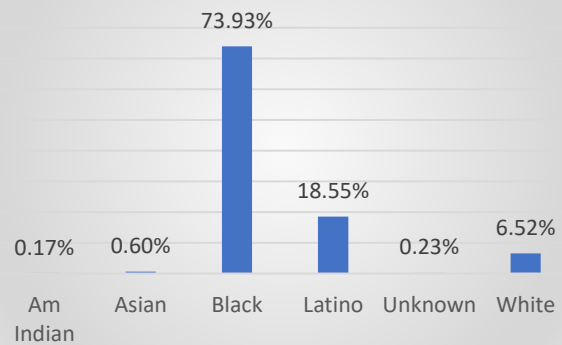

Sheriff's Daily Report

6/29/2021

Under the Custody of the Sheriff	
Total Male and Female	9,412
Jail Population	5,913
Community Corrections	3,499

Jail Population - Behind the Walls

Behind the Walls: Detainees that are physically housed under the Sheriff's custody 24 hours a day/7 days a week. This includes all populations listed on this chart - Divisional populations male & female, Outside Counties, Hospital, PRC, Women's Residential, & VRIC. Detainees in court-ordered treatment programs (PRC, Women's Residential, VRIC) are housed at CCDOC 24 hours a day/7 days week.

Sheriff's Daily Report

6/29/2021

CCSO Population Demographics

In Confinement

Gender Distribution

Race Distribution

Age Distribution

Community Corrections

Gender Distribution

Race Distribution

Age Distribution