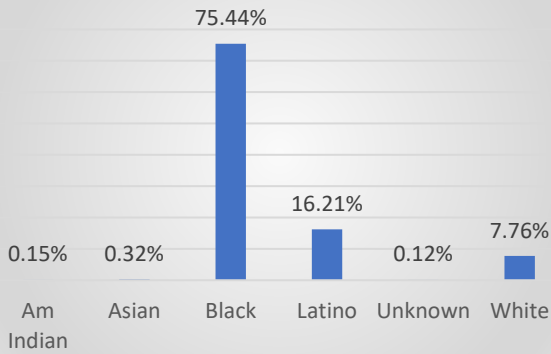

Jail Population - Behind the Walls

Behind the Walls: Detainees that are physically housed under the Sheriff's custody 24 hours a day/7 days a week. This includes all populations listed on this chart - Divisional populations male & female, Outside Counties, Hospital, PRC, Women's Residential, & VRIC. Detainees in court-ordered treatment programs (PRC, Women's Residential, VRIC) are housed at CCDOC 24 hours a day/7 days week.

Sheriff's Daily Report

6/25/2021

CCSO Population Demographics

In Confinement

Gender Distribution

Race Distribution

Age Distribution

Community Corrections

Gender Distribution

Race Distribution

Age Distribution