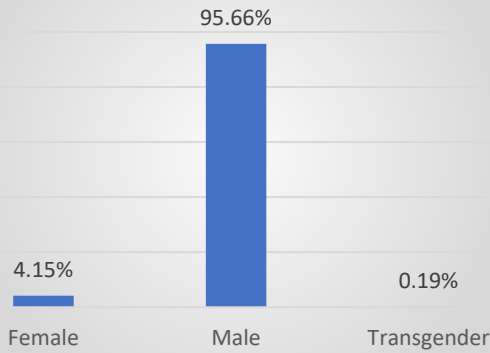

CCSO Population Demographics

In Confinement

Gender Distribution