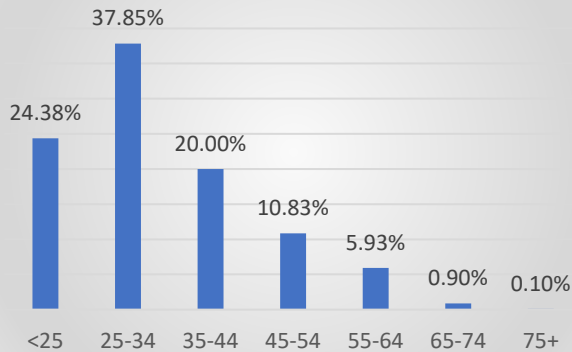

Jail Population - Behind the Walls

Behind the Walls: Detainees that are physically housed under the Sheriff's custody 24 hours a day/7 days a week. This includes all populations listed on this chart - Divisional populations male & female, Outside Counties, Hospital, PRC, Women's Residential, & VRIC. Detainees in court-ordered treatment programs (PRC, Women's Residential, VRIC) are housed at CCDOC 24 hours a day/7 days week.

Sheriff's Daily Report

6/25/2021

CCSO Population Demographics

In Confinement

Gender Distribution

Race Distribution

Age Distribution

Community Corrections

Gender Distribution

Race Distribution

Age Distribution