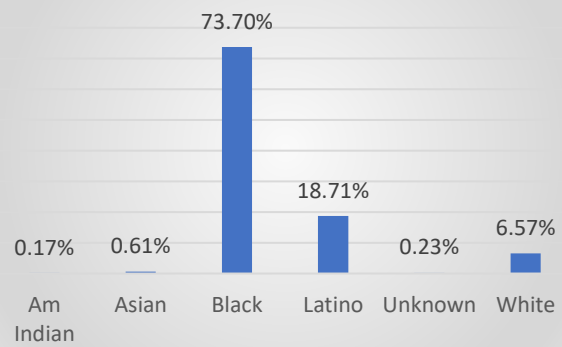

Jail Population - Behind the Walls

Behind the Walls: Detainees that are physically housed under the Sheriff's custody 24 hours a day/7 days a week. This includes all populations listed on this chart - Divisional populations male & female, Outside Counties, Hospital, PRC, Women's Residential, & VRIC. Detainees in court-ordered treatment programs (PRC, Women's Residential, VRIC) are housed at CCDOC 24 hours a day/7 days week.

Sheriff's Daily Report

6/25/2021

CCSO Population Demographics

In Confinement

Gender Distribution

Race Distribution

Age Distribution

Community Corrections

Gender Distribution

Race Distribution

Age Distribution