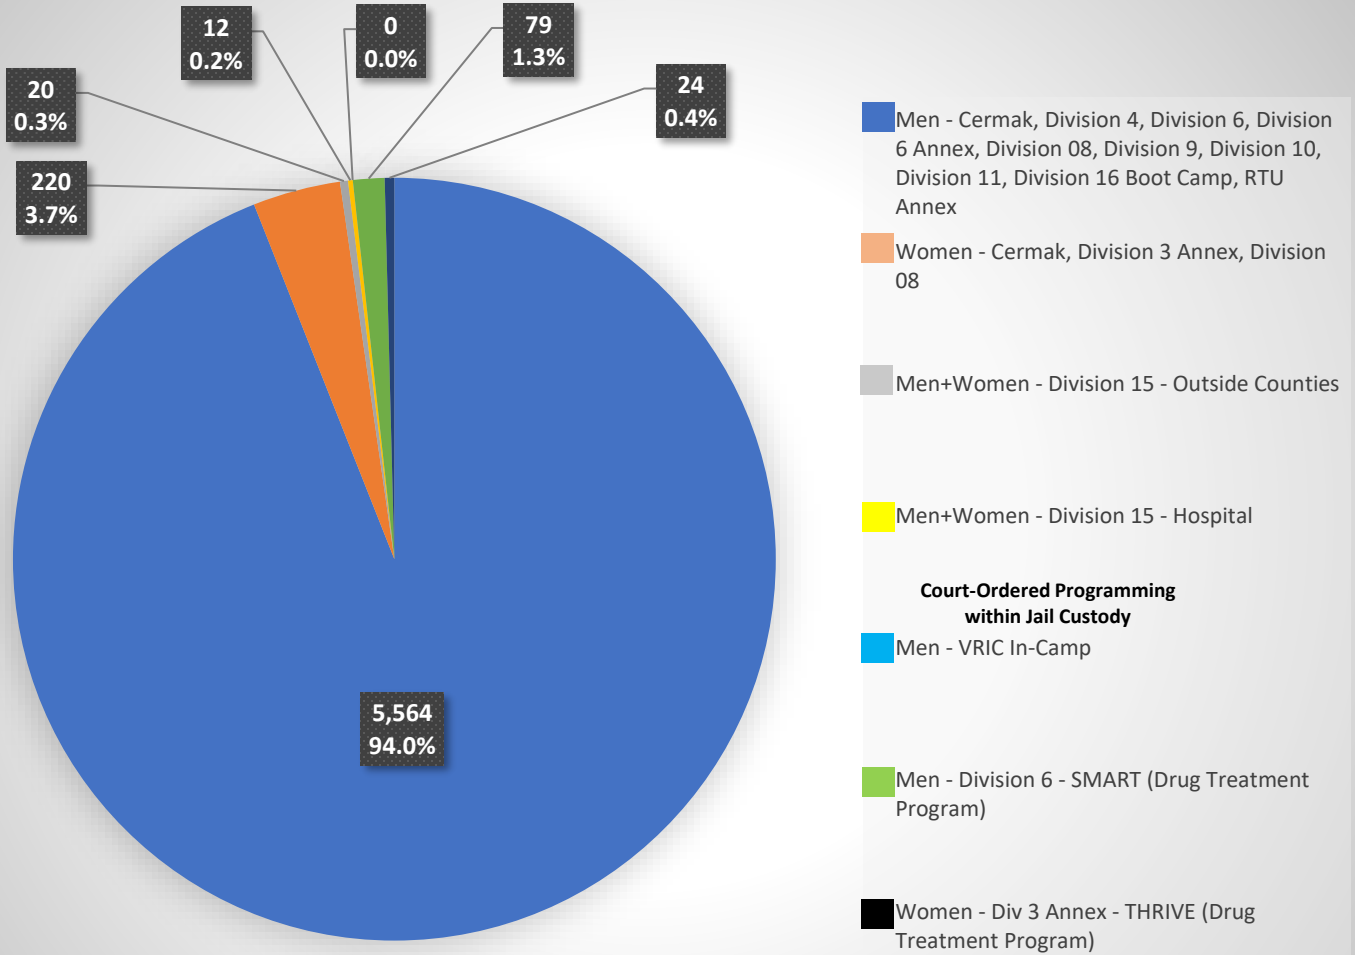

Sheriff's Daily Report

6/25/2021

| Under the Custody of the Sheriff | |
|----------------------------------|--------------|
| Total Male and Female | 9,390 |
| Jail Population | 5,919 |
| Community Corrections | 3,471 |

Jail Population - Behind the Walls

Behind the Walls: Detainees that are physically housed under the Sheriff's custody 24 hours a day/7 days a week. This includes all populations listed on this chart - Divisional populations male & female, Outside Counties, Hospital, PRC, Women's Residential, & VRIC. Detainees in court-ordered treatment programs (PRC, Women's Residential, VRIC) are housed at CCDOC 24 hours a day/7 days week.

Gender Distribution

Race Distribution

Age Distribution