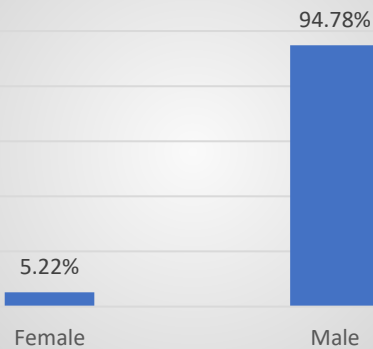

Jail Population - Behind the Walls

Behind the Walls: Detainees that are physically housed under the Sheriff's custody 24 hours a day/7 days a week. This includes all populations listed on this chart - Divisional populations male & female, Outside Counties, Hospital, PRC, Women's Residential, & VRIC. Detainees in court-ordered treatment programs (PRC, Women's Residential, VRIC) are housed at CCDOC 24 hours a day/7 days week.

Sheriff's Daily Report

6/25/2021

CCSO Population Demographics

In Confinement

Gender Distribution

Race Distribution

Age Distribution

Community Corrections

Gender Distribution

Race Distribution

Age Distribution