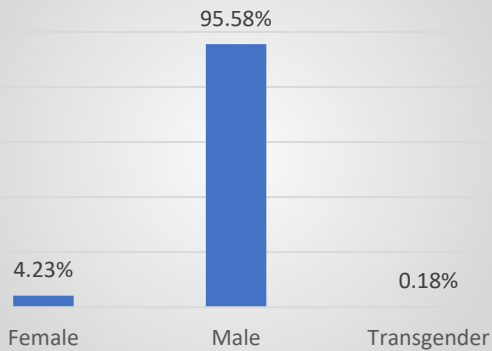

Sheriff's Daily Report

6/22/2021

CCSO Population Demographics

In Confinement

Gender Distribution