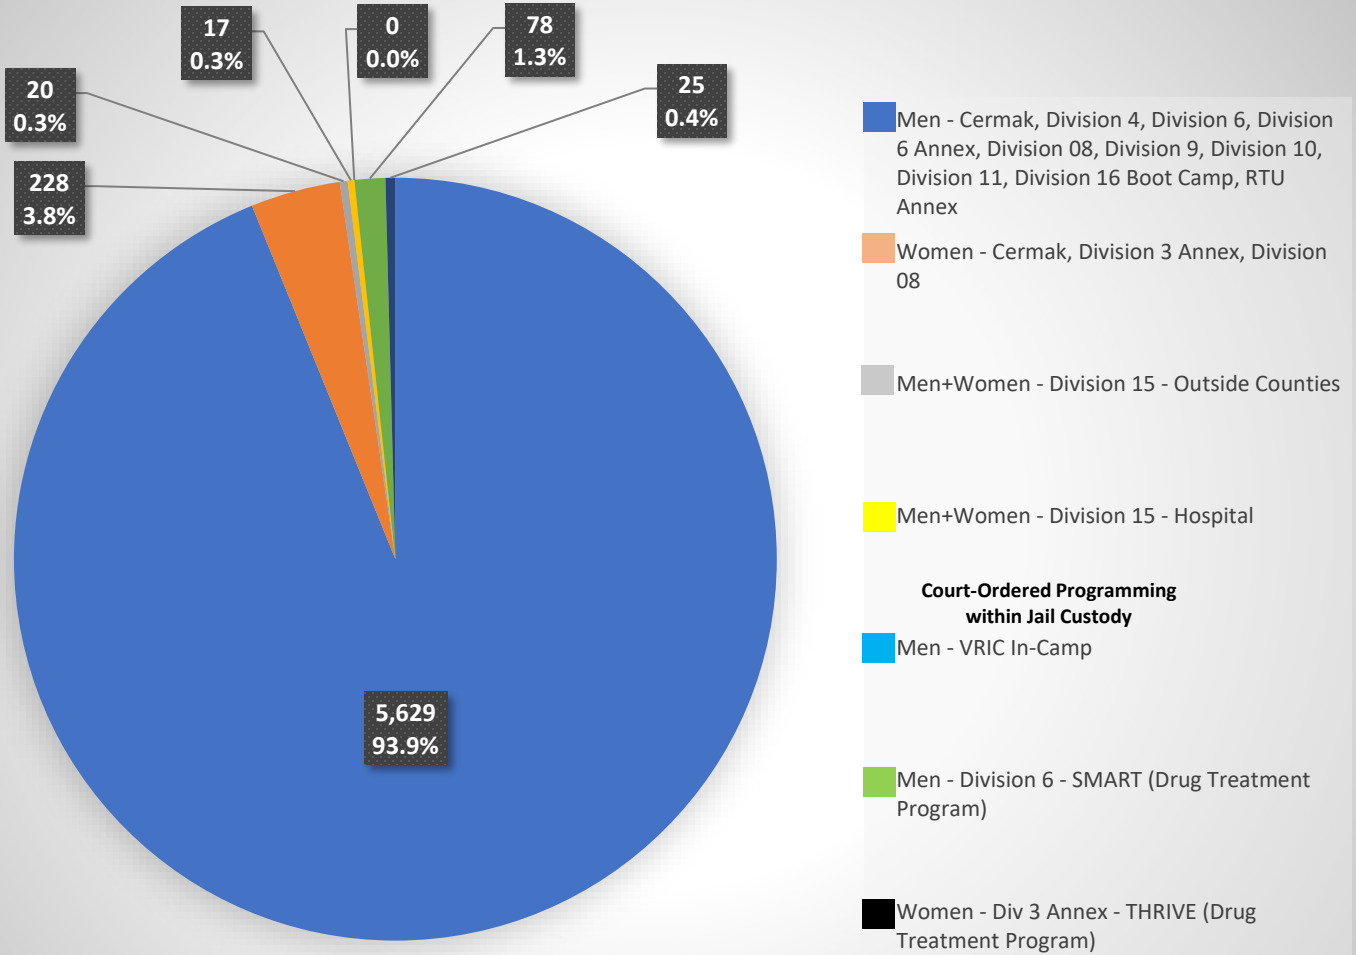

Sheriff's Daily Report

6/22/2021

Under the Custody of the Sheriff	
Total Male and Female	9,475
Jail Population	5,997
Community Corrections	3,478

Jail Population - Behind the Walls

Behind the Walls: Detainees that are physically housed under the Sheriff's custody 24 hours a day/7 days a week. This includes all populations listed on this chart - Divisional populations male & female, Outside Counties, Hospital, PRC, Women's Residential, & VRIC. Detainees in court-ordered treatment programs (PRC, Women's Residential, VRIC) are housed at CCDOC 24 hours a day/7 days week.

Sheriff's Daily Report

6/22/2021

CCSO Population Demographics

In Confinement

Gender Distribution

Race Distribution

Age Distribution

Community Corrections

Gender Distribution

Race Distribution

Age Distribution