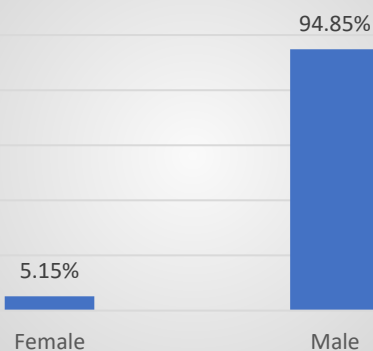

Sheriff's Daily Report

6/22/2021

Under the Custody of the Sheriff	
Total Male and Female	9,475
Jail Population	5,997
Community Corrections	3,478

Jail Population - Behind the Walls

Behind the Walls: Detainees that are physically housed under the Sheriff's custody 24 hours a day/7 days a week. This includes all populations listed on this chart - Divisional populations male & female, Outside Counties, Hospital, PRC, Women's Residential, & VRIC. Detainees in court-ordered treatment programs (PRC, Women's Residential, VRIC) are housed at CCDOC 24 hours a day/7 days week.

Sheriff's Daily Report

6/22/2021

CCSO Population Demographics

In Confinement

Gender Distribution

Race Distribution

Age Distribution

Community Corrections

Gender Distribution

Race Distribution

Age Distribution