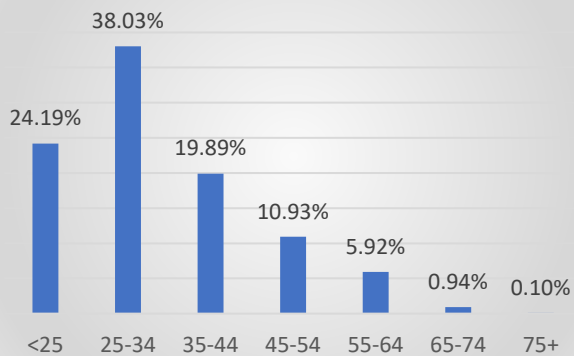

Sheriff's Daily Report

6/22/2021

Under the Custody of the Sheriff	
Total Male and Female	9,475
Jail Population	5,997
Community Corrections	3,478

Jail Population - Behind the Walls

Behind the Walls: Detainees that are physically housed under the Sheriff's custody 24 hours a day/7 days a week. This includes all populations listed on this chart - Divisional populations male & female, Outside Counties, Hospital, PRC, Women's Residential, & VRIC. Detainees in court-ordered treatment programs (PRC, Women's Residential, VRIC) are housed at CCDOC 24 hours a day/7 days week.

Sheriff's Daily Report

6/22/2021

CCSO Population Demographics

In Confinement

Gender Distribution

Race Distribution

Age Distribution

Community Corrections

Gender Distribution

Race Distribution

Age Distribution