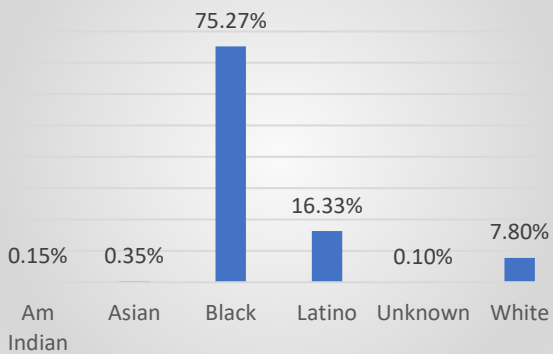

Sheriff's Daily Report

6/22/2021

Under the Custody of the Sheriff	
Total Male and Female	9,475
Jail Population	5,997
Community Corrections	3,478

Jail Population - Behind the Walls

Behind the Walls: Detainees that are physically housed under the Sheriff's custody 24 hours a day/7 days a week. This includes all populations listed on this chart - Divisional populations male & female, Outside Counties, Hospital, PRC, Women's Residential, & VRIC. Detainees in court-ordered treatment programs (PRC, Women's Residential, VRIC) are housed at CCDOC 24 hours a day/7 days week.

Sheriff's Daily Report

6/22/2021

CCSO Population Demographics

In Confinement

Gender Distribution

Race Distribution

Age Distribution

Community Corrections

Gender Distribution

Race Distribution

Age Distribution