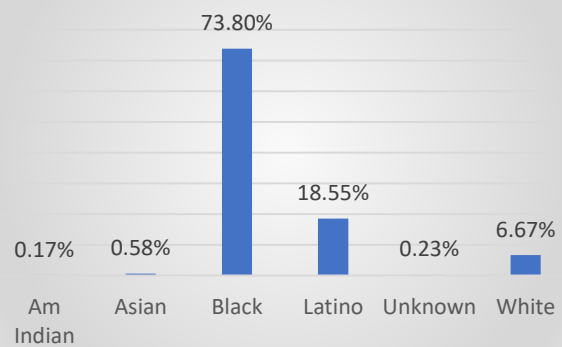

Sheriff's Daily Report

6/22/2021

Under the Custody of the Sheriff	
Total Male and Female	9,475
Jail Population	5,997
Community Corrections	3,478

Jail Population - Behind the Walls

Behind the Walls: Detainees that are physically housed under the Sheriff's custody 24 hours a day/7 days a week. This includes all populations listed on this chart - Divisional populations male & female, Outside Counties, Hospital, PRC, Women's Residential, & VRIC. Detainees in court-ordered treatment programs (PRC, Women's Residential, VRIC) are housed at CCDOC 24 hours a day/7 days week.

Sheriff's Daily Report

6/22/2021

CCSO Population Demographics

In Confinement

Gender Distribution

Race Distribution

Age Distribution

Community Corrections

Gender Distribution

Race Distribution

Age Distribution