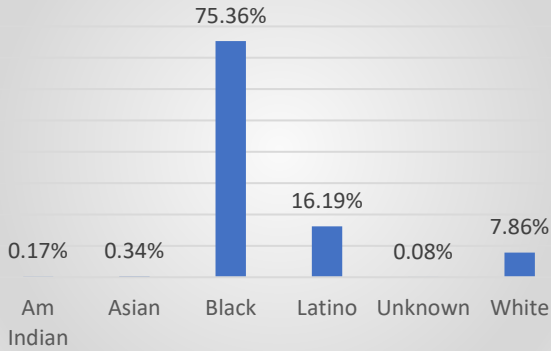

Sheriff's Daily Report

6/20/2021

Under the Custody of the Sheriff	
Total Male and Female	9,424
Jail Population	5,945
Community Corrections	3,479

Jail Population - Behind the Walls

Behind the Walls: Detainees that are physically housed under the Sheriff's custody 24 hours a day/7 days a week. This includes all populations listed on this chart - Divisional populations male & female, Outside Counties, Hospital, PRC, Women's Residential, & VRIC. Detainees in court-ordered treatment programs (PRC, Women's Residential, VRIC) are housed at CCDOC 24 hours a day/7 days week.

Sheriff's Daily Report

6/20/2021

CCSO Population Demographics

In Confinement

Gender Distribution

Race Distribution

Age Distribution

Community Corrections

Gender Distribution

Race Distribution

Age Distribution