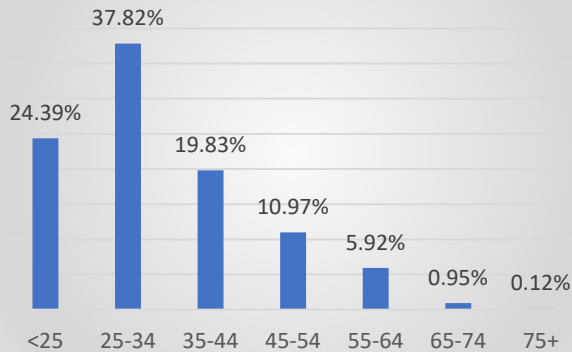

Sheriff's Daily Report

6/20/2021

Under the Custody of the Sheriff	
Total Male and Female	9,424
Jail Population	5,945
Community Corrections	3,479

Jail Population - Behind the Walls

Behind the Walls: Detainees that are physically housed under the Sheriff's custody 24 hours a day/7 days a week. This includes all populations listed on this chart - Divisional populations male & female, Outside Counties, Hospital, PRC, Women's Residential, & VRIC. Detainees in court-ordered treatment programs (PRC, Women's Residential, VRIC) are housed at CCDOC 24 hours a day/7 days week.

Sheriff's Daily Report

6/20/2021

CCSO Population Demographics

In Confinement

Gender Distribution

Race Distribution

Age Distribution

Community Corrections

Gender Distribution

Race Distribution

Age Distribution