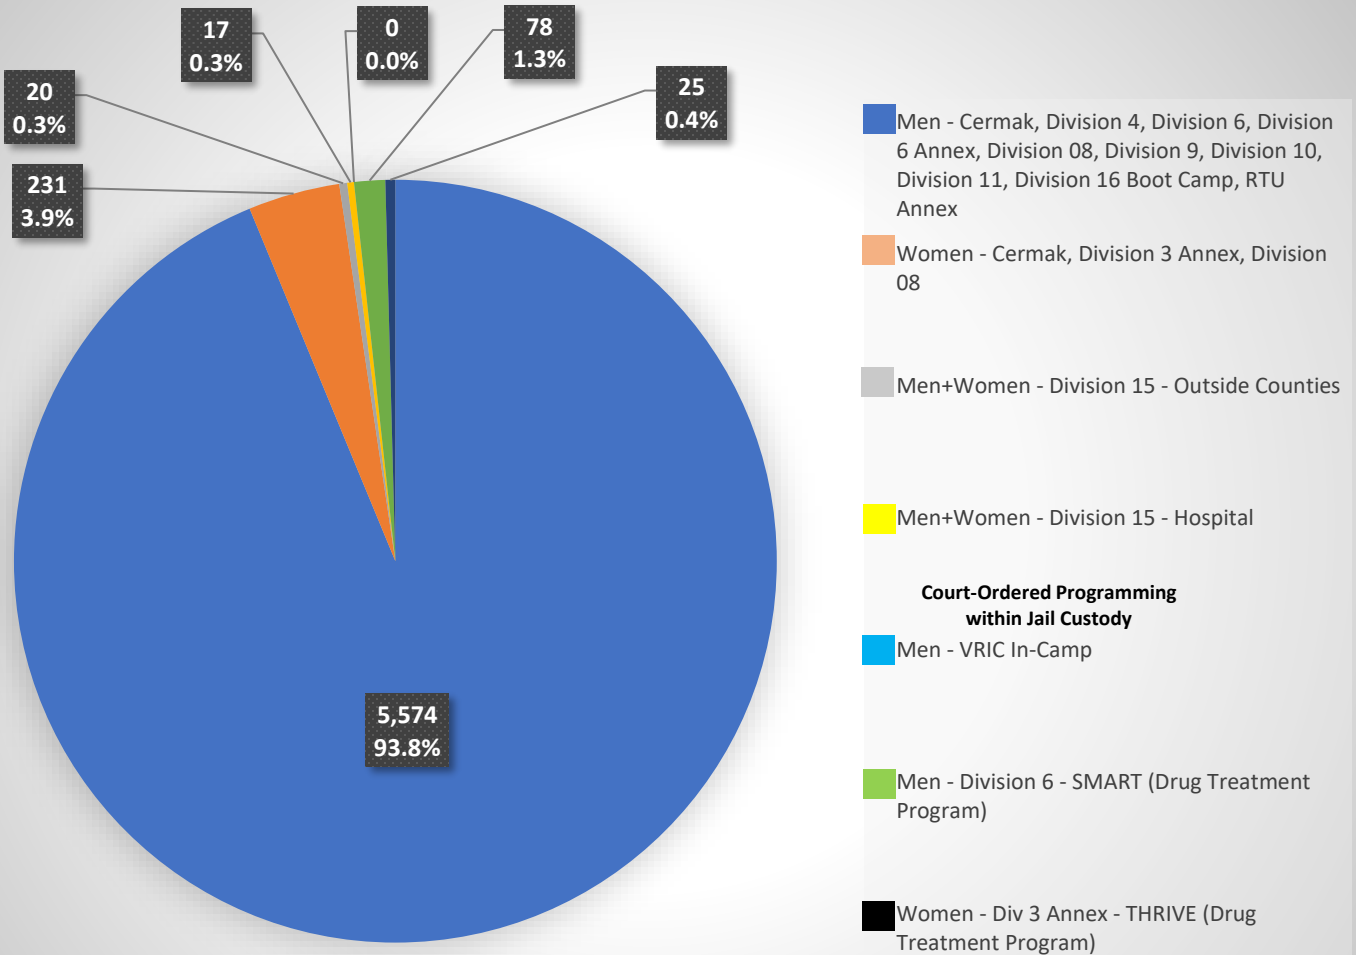

Sheriff's Daily Report

6/20/2021

Under the Custody of the Sheriff	
Total Male and Female	9,424
Jail Population	5,945
Community Corrections	3,479

Jail Population - Behind the Walls

Behind the Walls: Detainees that are physically housed under the Sheriff's custody 24 hours a day/7 days a week. This includes all populations listed on this chart - Divisional populations male & female, Outside Counties, Hospital, PRC, Women's Residential, & VRIC. Detainees in court-ordered treatment programs (PRC, Women's Residential, VRIC) are housed at CCDOC 24 hours a day/7 days week.

Sheriff's Daily Report

6/20/2021

CCSO Population Demographics

In Confinement

Gender Distribution

Race Distribution

Age Distribution

Community Corrections

Gender Distribution

Race Distribution

Age Distribution