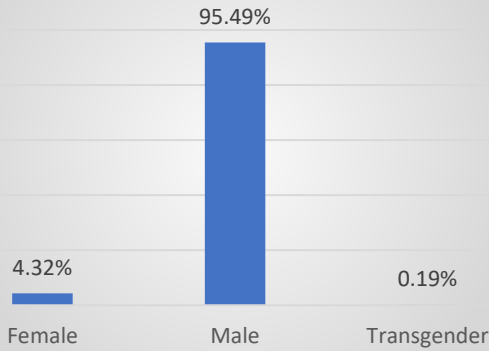

CCSO Population Demographics

In Confinement

Gender Distribution