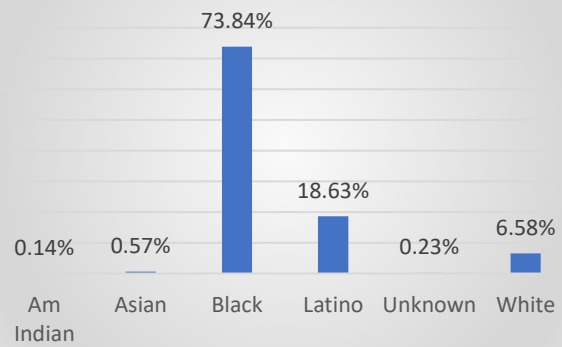

Sheriff's Daily Report

6/20/2021

Under the Custody of the Sheriff	
Total Male and Female	9,424
Jail Population	5,945
Community Corrections	3,479

Jail Population - Behind the Walls

Behind the Walls: Detainees that are physically housed under the Sheriff's custody 24 hours a day/7 days a week. This includes all populations listed on this chart - Divisional populations male & female, Outside Counties, Hospital, PRC, Women's Residential, & VRIC. Detainees in court-ordered treatment programs (PRC, Women's Residential, VRIC) are housed at CCDOC 24 hours a day/7 days week.

Sheriff's Daily Report

6/20/2021

CCSO Population Demographics

In Confinement

Gender Distribution

Race Distribution

Age Distribution

Community Corrections

Gender Distribution

Race Distribution

Age Distribution