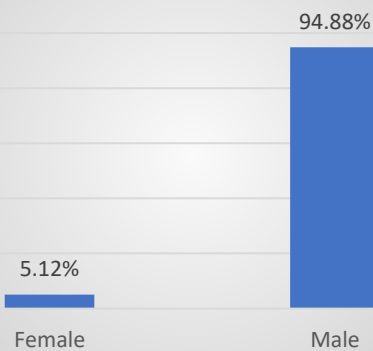

Sheriff's Daily Report

6/20/2021

Under the Custody of the Sheriff	
Total Male and Female	9,424
Jail Population	5,945
Community Corrections	3,479

Jail Population - Behind the Walls

Behind the Walls: Detainees that are physically housed under the Sheriff's custody 24 hours a day/7 days a week. This includes all populations listed on this chart - Divisional populations male & female, Outside Counties, Hospital, PRC, Women's Residential, & VRIC. Detainees in court-ordered treatment programs (PRC, Women's Residential, VRIC) are housed at CCDOC 24 hours a day/7 days week.

Sheriff's Daily Report

6/20/2021

CCSO Population Demographics

In Confinement

Gender Distribution

Race Distribution

Age Distribution

Community Corrections

Gender Distribution

Race Distribution

Age Distribution