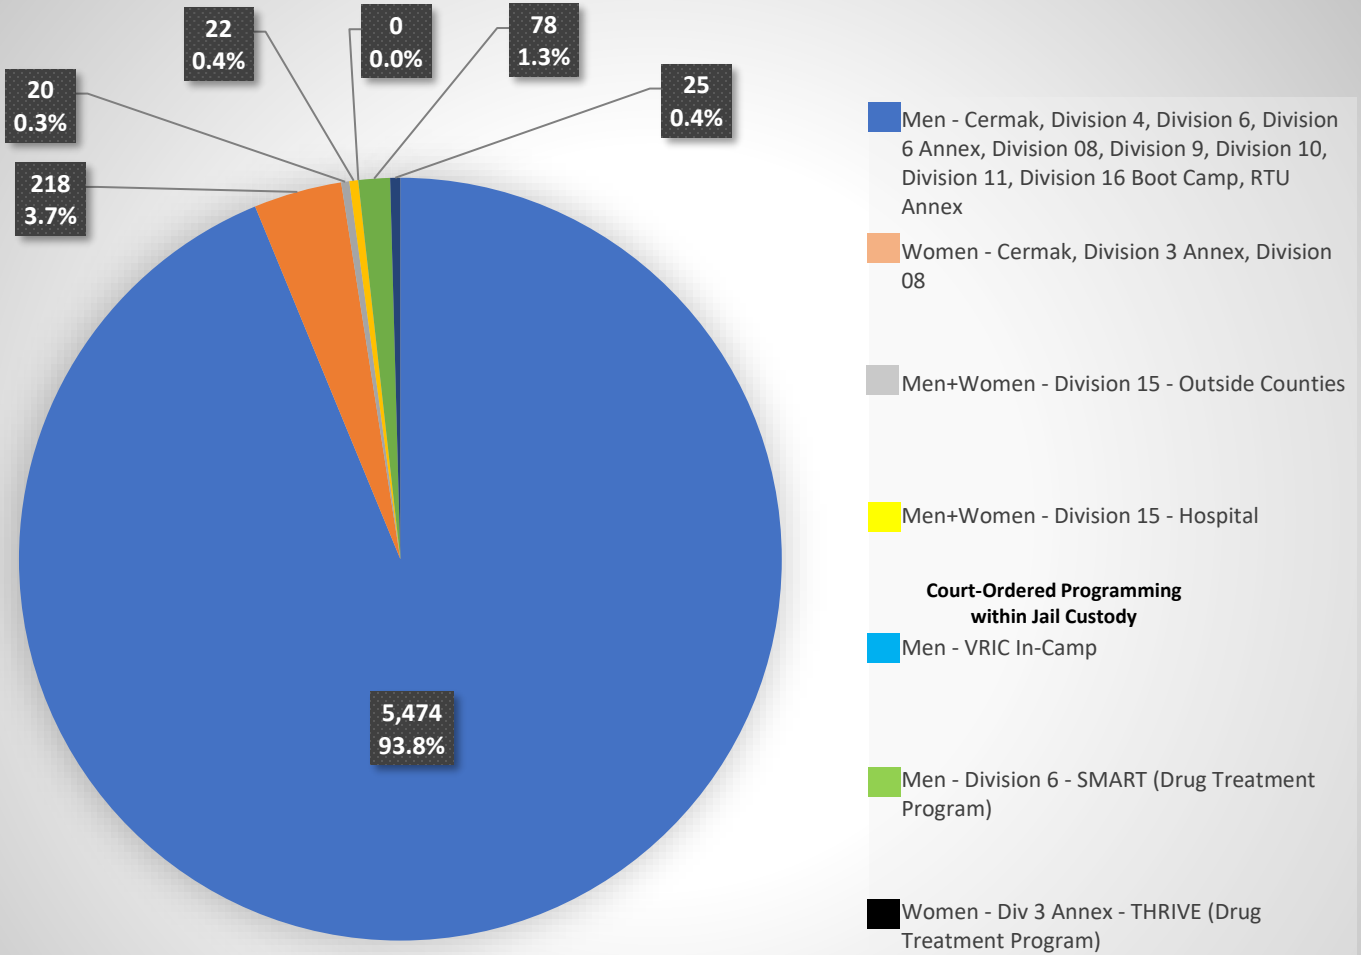

## 6/18/2021

Under the Custody of the Sheriff	
<b>Total Male and Female</b>	<b>9,293</b>
Jail Population	5,837
Community Corrections	3,456

### Jail Population - Behind the Walls

Behind the Walls: Detainees that are physically housed under the Sheriff's custody 24 hours a day/7 days a week. This includes all populations listed on this chart - Divisional populations male & female, Outside Counties, Hospital, PRC, Women's Residential, & VRIC. Detainees in court-ordered treatment programs (PRC, Women's Residential, VRIC) are housed at CCDOC 24 hours a day/7 days week.

#### Race Distribution

#### Age Distribution