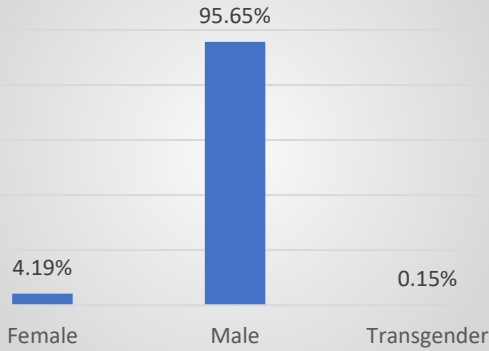

CCSO Population Demographics

In Confinement

Gender Distribution