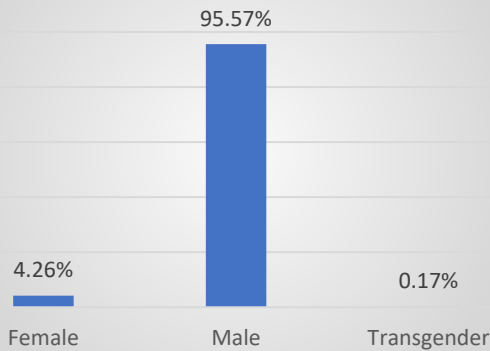

Sheriff's Daily Report

6/17/2021

CCSO Population Demographics

In Confinement

Gender Distribution