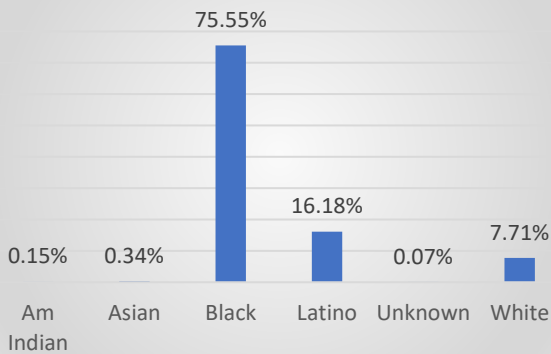

Sheriff's Daily Report

6/17/2021

Under the Custody of the Sheriff	
Total Male and Female	9,297
Jail Population	5,843
Community Corrections	3,454

Jail Population - Behind the Walls

Behind the Walls: Detainees that are physically housed under the Sheriff's custody 24 hours a day/7 days a week. This includes all populations listed on this chart - Divisional populations male & female, Outside Counties, Hospital, PRC, Women's Residential, & VRIC. Detainees in court-ordered treatment programs (PRC, Women's Residential, VRIC) are housed at CCDOC 24 hours a day/7 days week.

Sheriff's Daily Report

6/17/2021

CCSO Population Demographics

In Confinement

Gender Distribution

Race Distribution

Age Distribution

Community Corrections

Gender Distribution

Race Distribution

Age Distribution