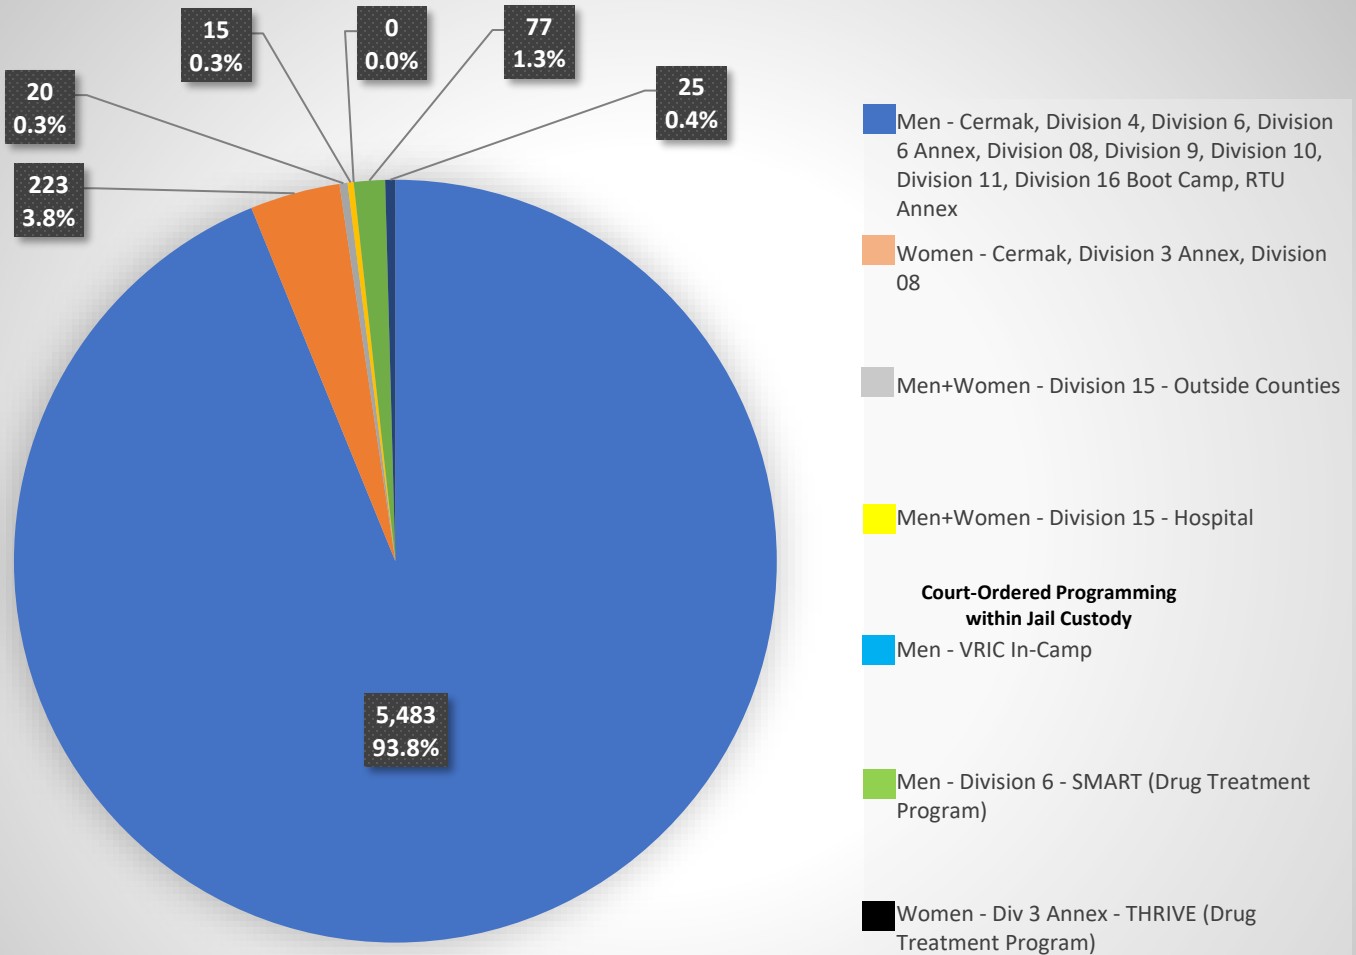

Sheriff's Daily Report

6/17/2021

Under the Custody of the Sheriff	
Total Male and Female	9,297
Jail Population	5,843
Community Corrections	3,454

Jail Population - Behind the Walls

Behind the Walls: Detainees that are physically housed under the Sheriff's custody 24 hours a day/7 days a week. This includes all populations listed on this chart - Divisional populations male & female, Outside Counties, Hospital, PRC, Women's Residential, & VRIC. Detainees in court-ordered treatment programs (PRC, Women's Residential, VRIC) are housed at CCDOC 24 hours a day/7 days week.

Sheriff's Daily Report

6/17/2021

CCSO Population Demographics

In Confinement

Gender Distribution

Race Distribution

Age Distribution

Community Corrections

Gender Distribution

Race Distribution

Age Distribution