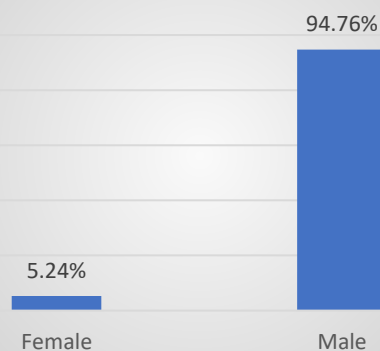

Sheriff's Daily Report

6/17/2021

Under the Custody of the Sheriff	
Total Male and Female	9,297
Jail Population	5,843
Community Corrections	3,454

Jail Population - Behind the Walls

Behind the Walls: Detainees that are physically housed under the Sheriff's custody 24 hours a day/7 days a week. This includes all populations listed on this chart - Divisional populations male & female, Outside Counties, Hospital, PRC, Women's Residential, & VRIC. Detainees in court-ordered treatment programs (PRC, Women's Residential, VRIC) are housed at CCDOC 24 hours a day/7 days week.

Sheriff's Daily Report

6/17/2021

CCSO Population Demographics

In Confinement

Gender Distribution

Race Distribution

Age Distribution

Community Corrections

Gender Distribution

Race Distribution

Age Distribution