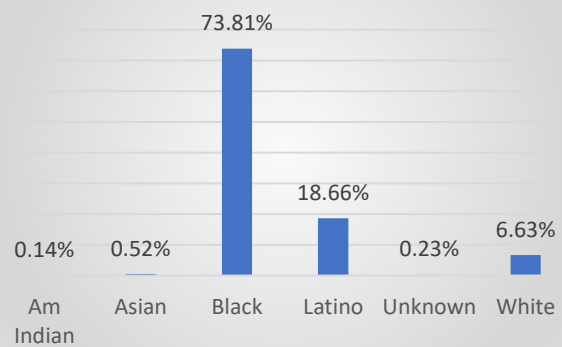

Sheriff's Daily Report

6/17/2021

Under the Custody of the Sheriff	
Total Male and Female	9,297
Jail Population	5,843
Community Corrections	3,454

Jail Population - Behind the Walls

Behind the Walls: Detainees that are physically housed under the Sheriff's custody 24 hours a day/7 days a week. This includes all populations listed on this chart - Divisional populations male & female, Outside Counties, Hospital, PRC, Women's Residential, & VRIC. Detainees in court-ordered treatment programs (PRC, Women's Residential, VRIC) are housed at CCDOC 24 hours a day/7 days week.

Sheriff's Daily Report

6/17/2021

CCSO Population Demographics

In Confinement

Gender Distribution

Race Distribution

Age Distribution

Community Corrections

Gender Distribution

Race Distribution

Age Distribution