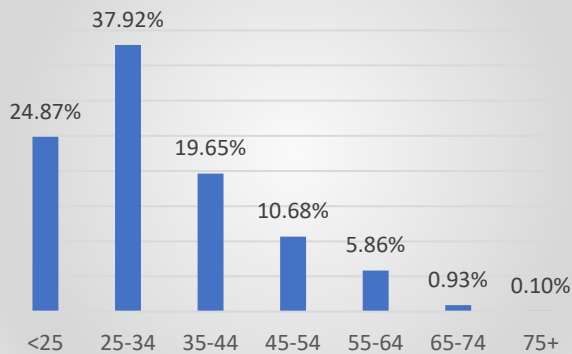

Sheriff's Daily Report

6/17/2021

Under the Custody of the Sheriff	
Total Male and Female	9,297
Jail Population	5,843
Community Corrections	3,454

Jail Population - Behind the Walls

Behind the Walls: Detainees that are physically housed under the Sheriff's custody 24 hours a day/7 days a week. This includes all populations listed on this chart - Divisional populations male & female, Outside Counties, Hospital, PRC, Women's Residential, & VRIC. Detainees in court-ordered treatment programs (PRC, Women's Residential, VRIC) are housed at CCDOC 24 hours a day/7 days week.

Sheriff's Daily Report

6/17/2021

CCSO Population Demographics

In Confinement

Gender Distribution

Race Distribution

Age Distribution

Community Corrections

Gender Distribution

Race Distribution

Age Distribution