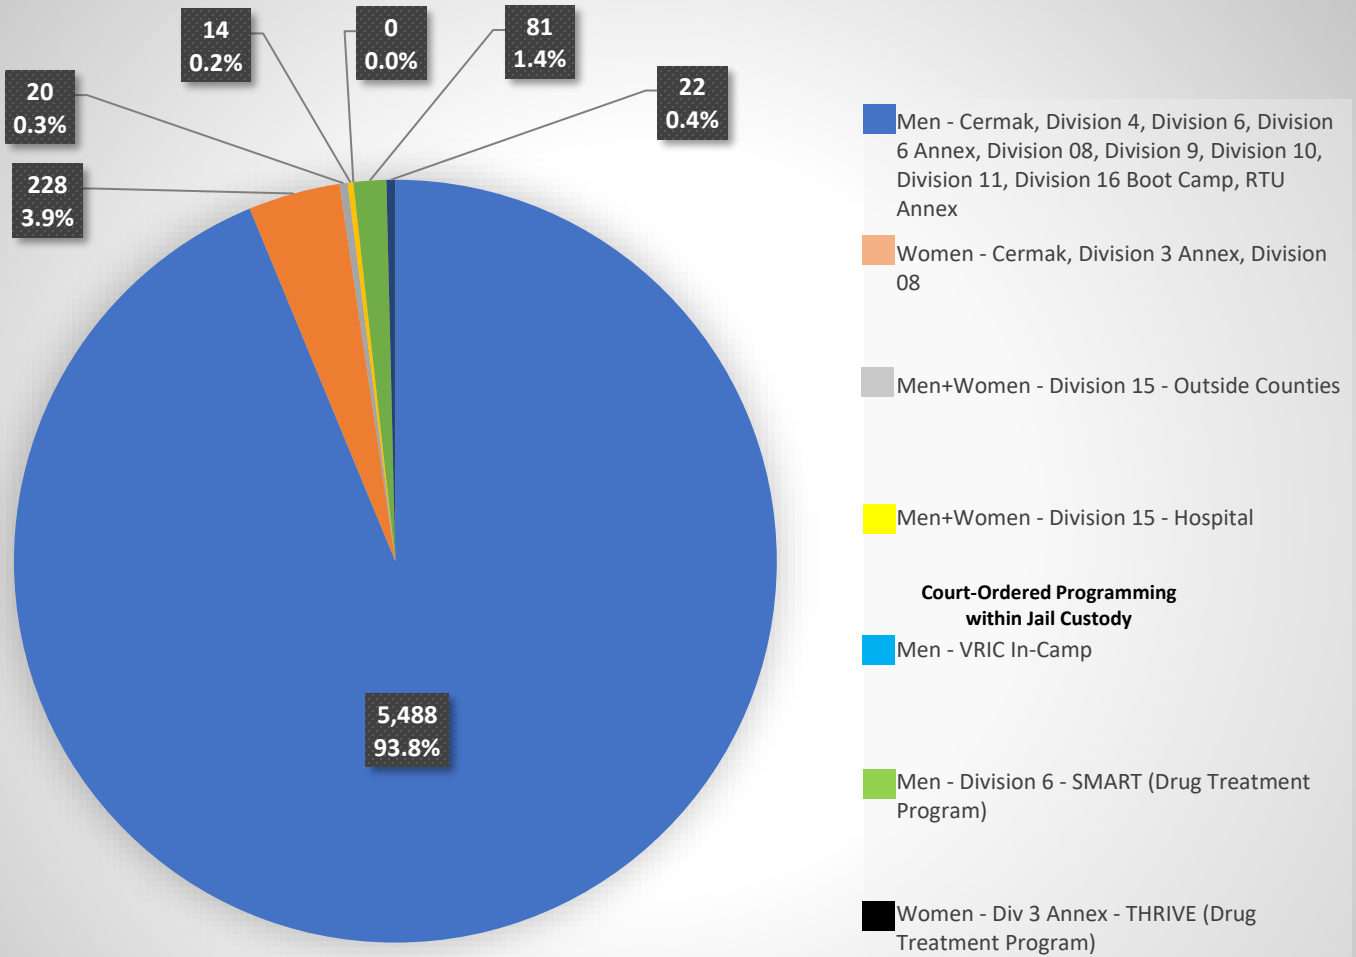

Sheriff's Daily Report

6/16/2021

Under the Custody of the Sheriff	
Total Male and Female	9,322
Jail Population	5,853
Community Corrections	3,469

Jail Population - Behind the Walls

Behind the Walls: Detainees that are physically housed under the Sheriff's custody 24 hours a day/7 days a week. This includes all populations listed on this chart - Divisional populations male & female, Outside Counties, Hospital, PRC, Women's Residential, & VRIC. Detainees in court-ordered treatment programs (PRC, Women's Residential, VRIC) are housed at CCDOC 24 hours a day/7 days week.

Sheriff's Daily Report

6/16/2021

CCSO Population Demographics

In Confinement

Gender Distribution

Race Distribution

Age Distribution

Community Corrections

Gender Distribution

Race Distribution

Age Distribution