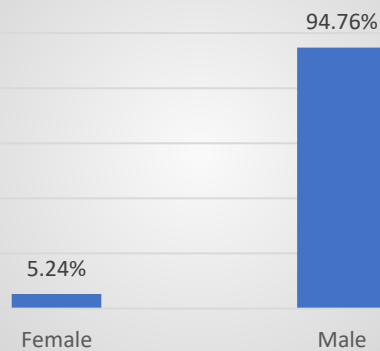

Sheriff's Daily Report

6/16/2021

Under the Custody of the Sheriff	
Total Male and Female	9,322
Jail Population	5,853
Community Corrections	3,469

Jail Population - Behind the Walls

Behind the Walls: Detainees that are physically housed under the Sheriff's custody 24 hours a day/7 days a week. This includes all populations listed on this chart - Divisional populations male & female, Outside Counties, Hospital, PRC, Women's Residential, & VRIC. Detainees in court-ordered treatment programs (PRC, Women's Residential, VRIC) are housed at CCDOC 24 hours a day/7 days week.

Sheriff's Daily Report

6/16/2021

CCSO Population Demographics

In Confinement

Gender Distribution

Race Distribution

Age Distribution

Community Corrections

Gender Distribution

Race Distribution

Age Distribution