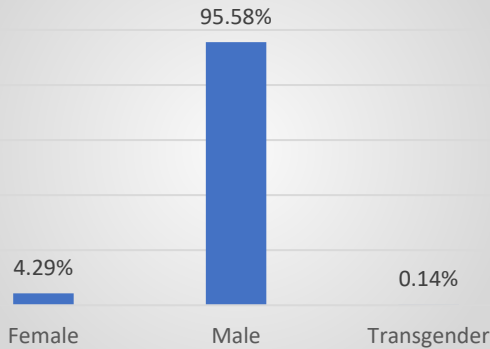

CCSO Population Demographics

In Confinement

Gender Distribution