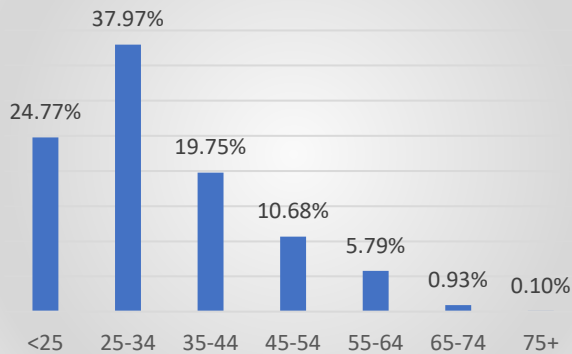

Sheriff's Daily Report

6/16/2021

Under the Custody of the Sheriff	
Total Male and Female	9,322
Jail Population	5,853
Community Corrections	3,469

Jail Population - Behind the Walls

Behind the Walls: Detainees that are physically housed under the Sheriff's custody 24 hours a day/7 days a week. This includes all populations listed on this chart - Divisional populations male & female, Outside Counties, Hospital, PRC, Women's Residential, & VRIC. Detainees in court-ordered treatment programs (PRC, Women's Residential, VRIC) are housed at CCDOC 24 hours a day/7 days week.

Sheriff's Daily Report

6/16/2021

CCSO Population Demographics

In Confinement

Gender Distribution

Race Distribution

Age Distribution

Community Corrections

Gender Distribution

Race Distribution

Age Distribution