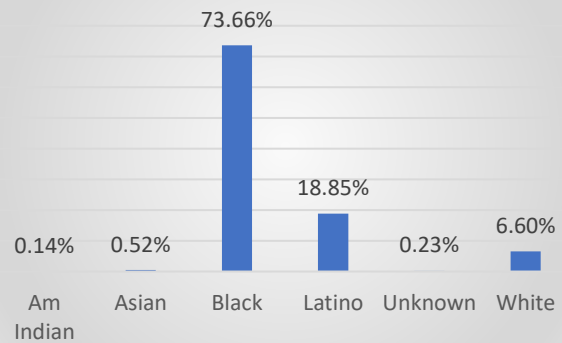

Sheriff's Daily Report

6/16/2021

Under the Custody of the Sheriff	
Total Male and Female	9,322
Jail Population	5,853
Community Corrections	3,469

Jail Population - Behind the Walls

Behind the Walls: Detainees that are physically housed under the Sheriff's custody 24 hours a day/7 days a week. This includes all populations listed on this chart - Divisional populations male & female, Outside Counties, Hospital, PRC, Women's Residential, & VRIC. Detainees in court-ordered treatment programs (PRC, Women's Residential, VRIC) are housed at CCDOC 24 hours a day/7 days week.

Sheriff's Daily Report

6/16/2021

CCSO Population Demographics

In Confinement

Gender Distribution

Race Distribution

Age Distribution

Community Corrections

Gender Distribution

Race Distribution

Age Distribution