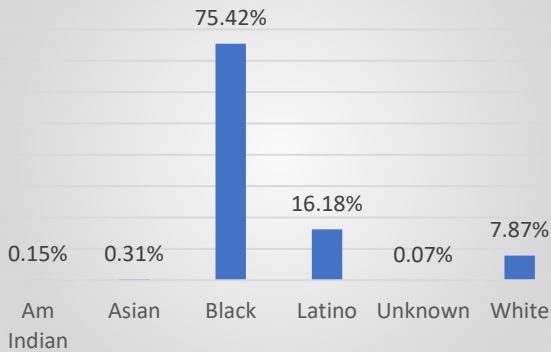

Sheriff's Daily Report

6/16/2021

Under the Custody of the Sheriff	
Total Male and Female	9,322
Jail Population	5,853
Community Corrections	3,469

Jail Population - Behind the Walls

Behind the Walls: Detainees that are physically housed under the Sheriff's custody 24 hours a day/7 days a week. This includes all populations listed on this chart - Divisional populations male & female, Outside Counties, Hospital, PRC, Women's Residential, & VRIC. Detainees in court-ordered treatment programs (PRC, Women's Residential, VRIC) are housed at CCDOC 24 hours a day/7 days week.

Sheriff's Daily Report

6/16/2021

CCSO Population Demographics

In Confinement

Gender Distribution

Race Distribution

Age Distribution

Community Corrections

Gender Distribution

Race Distribution

Age Distribution