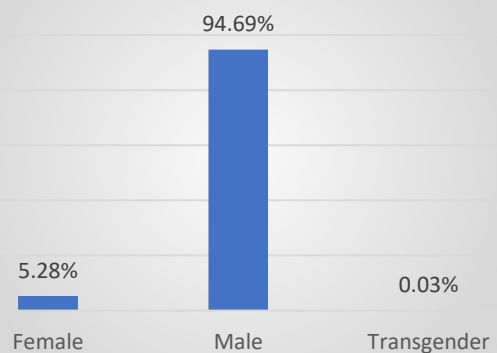

Behind the Walls: Detainees that are physically housed under the Sheriff's custody 24 hours a day/7 days a week. This includes all populations listed on this chart - Divisional populations male & female, Outside Counties, Hospital, PRC, Women's Residential, & VRIC. Detainees in court-ordered treatment programs (PRC, Women's Residential, VRIC) are housed at CCDOC 24 hours a day/7 days week.

Sheriff's Daily Report

6/15/2021

CCSO Population Demographics

In Confinement

Gender Distribution

Race Distribution

Age Distribution

Community Corrections

Gender Distribution

Race Distribution

Age Distribution