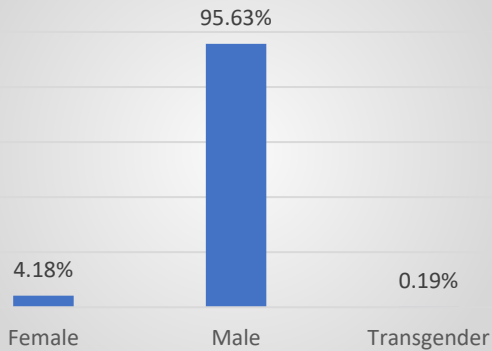

Sheriff's Daily Report

6/15/2021

CCSO Population Demographics

In Confinement

Gender Distribution