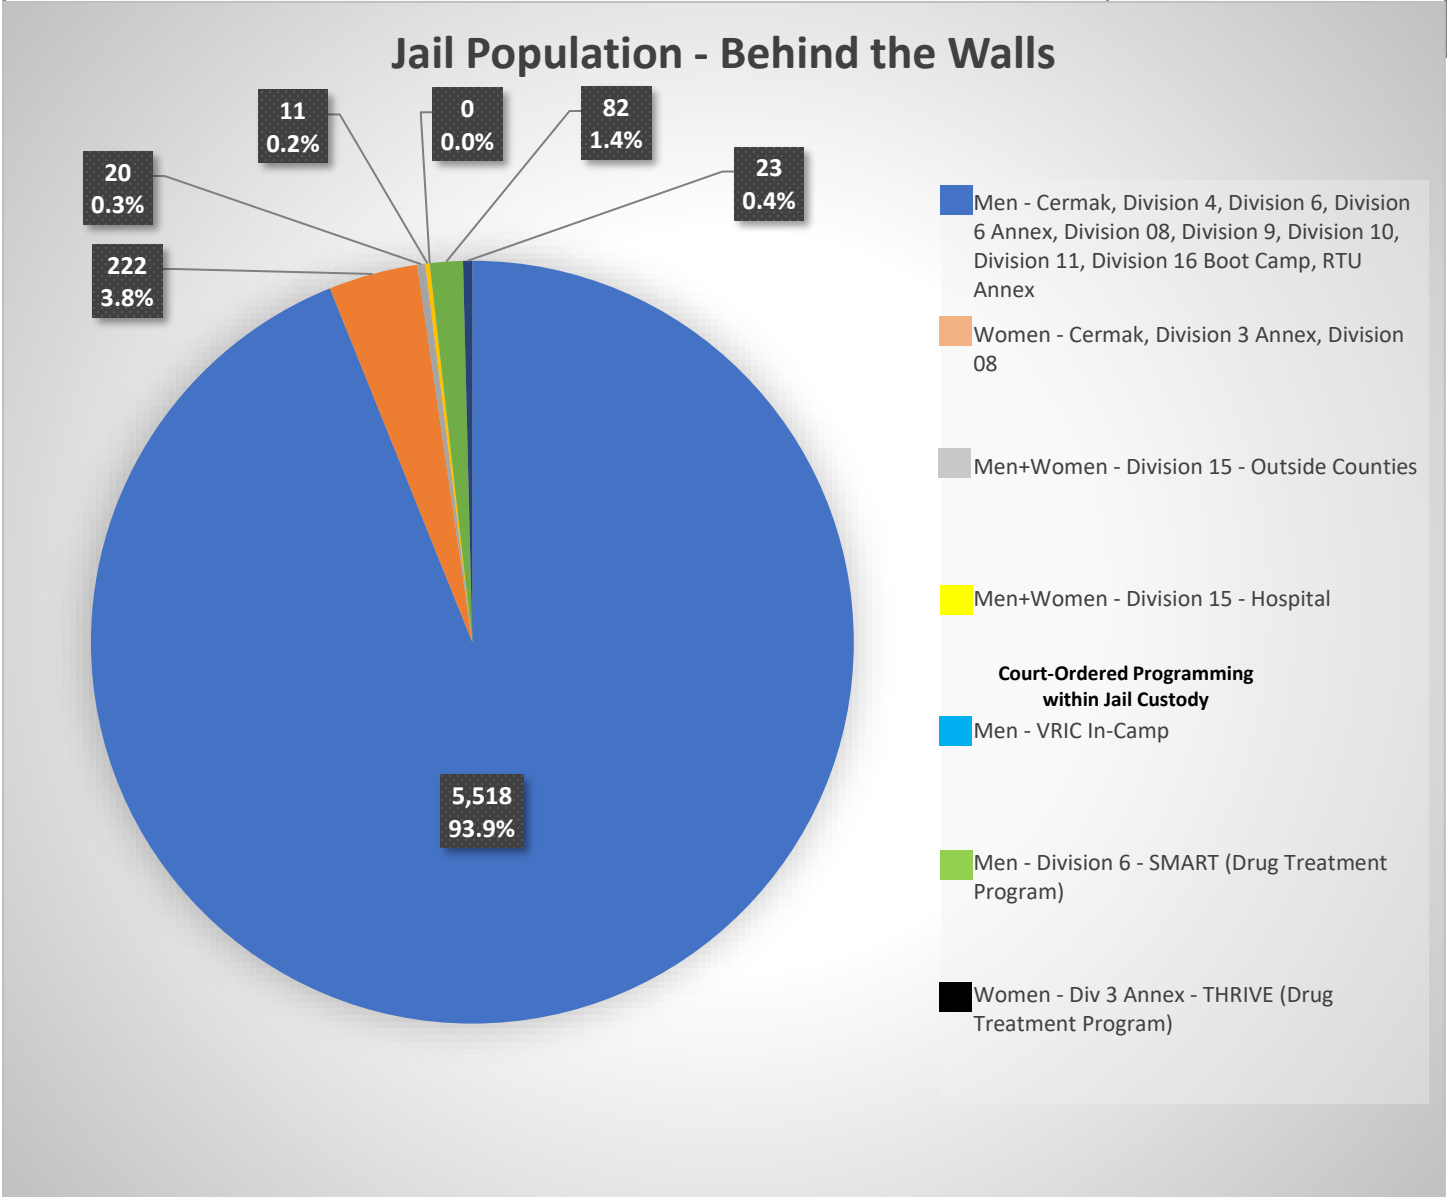

Sheriff's Daily Report

6/15/2021

| Under the Custody of the Sheriff | |
|----------------------------------|--------------|
| Total Male and Female | 9,360 |
| Jail Population | 5,876 |
| Community Corrections | 3,484 |

Behind the Walls: Detainees that are physically housed under the Sheriff's custody 24 hours a day/7 days a week. This includes all populations listed on this chart - Divisional populations male & female, Outside Counties, Hospital, PRC, Women's Residential, & VRIC. Detainees in court-ordered treatment programs (PRC, Women's Residential, VRIC) are housed at CCDOC 24 hours a day/7 days week.

Sheriff's Daily Report

6/15/2021

CCSO Population Demographics

In Confinement

Gender Distribution

Race Distribution

Age Distribution

Community Corrections

Gender Distribution

Race Distribution

Age Distribution