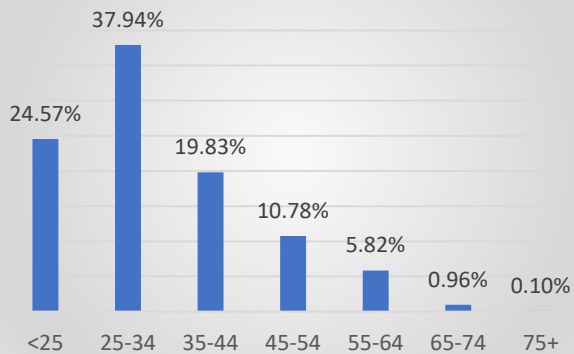

Behind the Walls: Detainees that are physically housed under the Sheriff's custody 24 hours a day/7 days a week. This includes all populations listed on this chart - Divisional populations male & female, Outside Counties, Hospital, PRC, Women's Residential, & VRIC. Detainees in court-ordered treatment programs (PRC, Women's Residential, VRIC) are housed at CCDOC 24 hours a day/7 days week.

Sheriff's Daily Report

6/15/2021

CCSO Population Demographics

In Confinement

Gender Distribution

Race Distribution

Age Distribution

Community Corrections

Gender Distribution

Race Distribution

Age Distribution