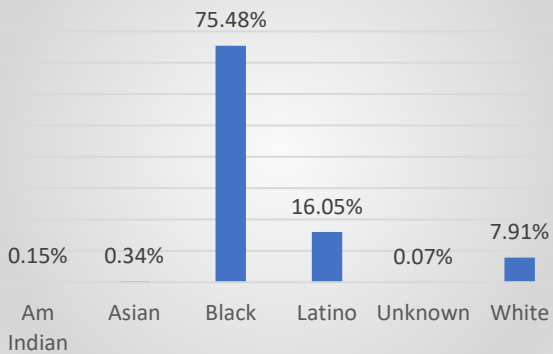

Sheriff's Daily Report

6/15/2021

CCSO Population Demographics

In Confinement

Gender Distribution

Race Distribution

Age Distribution

Community Corrections

Gender Distribution

Race Distribution

Age Distribution