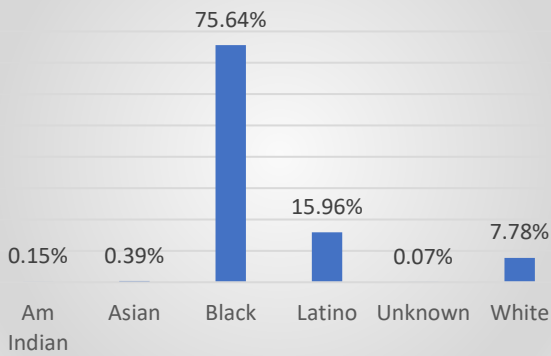

Sheriff's Daily Report

6/13/2021

Under the Custody of the Sheriff	
Total Male and Female	9,352
Jail Population	5,858
Community Corrections	3,494

Behind the Walls: Detainees that are physically housed under the Sheriff's custody 24 hours a day/7 days a week. This includes all populations listed on this chart - Divisional populations male & female, Outside Counties, Hospital, PRC, Women's Residential, & VRIC. Detainees in court-ordered treatment programs (PRC, Women's Residential, VRIC) are housed at CCDOC 24 hours a day/7 days week.

Sheriff's Daily Report

6/13/2021

CCSO Population Demographics

In Confinement

Gender Distribution

Race Distribution

Age Distribution

Community Corrections

Gender Distribution

Race Distribution

Age Distribution