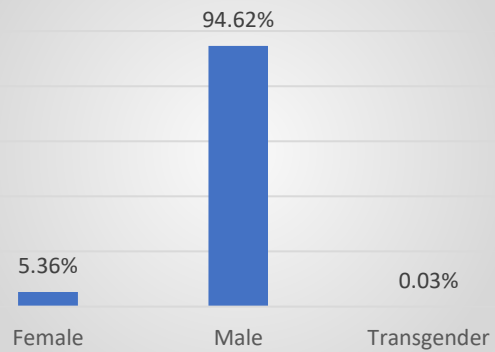

Sheriff's Daily Report

6/13/2021

Under the Custody of the Sheriff	
Total Male and Female	9,352
Jail Population	5,858
Community Corrections	3,494

Behind the Walls: Detainees that are physically housed under the Sheriff's custody 24 hours a day/7 days a week. This includes all populations listed on this chart - Divisional populations male & female, Outside Counties, Hospital, PRC, Women's Residential, & VRIC. Detainees in court-ordered treatment programs (PRC, Women's Residential, VRIC) are housed at CCDOC 24 hours a day/7 days week.

Sheriff's Daily Report

6/13/2021

CCSO Population Demographics

In Confinement

Gender Distribution

Race Distribution

Age Distribution

Community Corrections

Gender Distribution

Race Distribution

Age Distribution