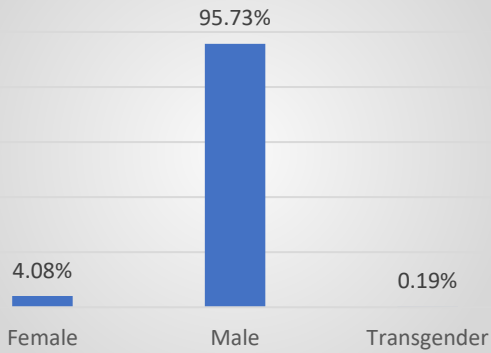

CCSO Population Demographics

In Confinement

Gender Distribution