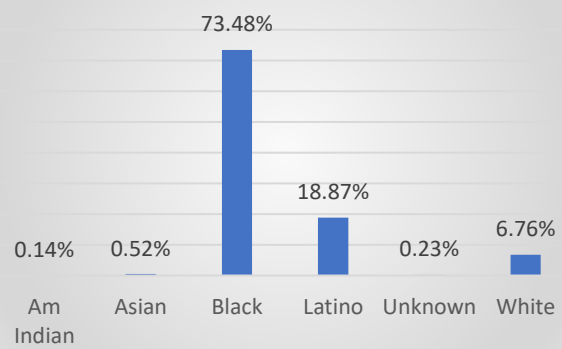

Sheriff's Daily Report

6/13/2021

Under the Custody of the Sheriff	
Total Male and Female	9,352
Jail Population	5,858
Community Corrections	3,494

Behind the Walls: Detainees that are physically housed under the Sheriff's custody 24 hours a day/7 days a week. This includes all populations listed on this chart - Divisional populations male & female, Outside Counties, Hospital, PRC, Women's Residential, & VRIC. Detainees in court-ordered treatment programs (PRC, Women's Residential, VRIC) are housed at CCDOC 24 hours a day/7 days week.

Sheriff's Daily Report

6/13/2021

CCSO Population Demographics

In Confinement

Gender Distribution

Race Distribution

Age Distribution

Community Corrections

Gender Distribution

Race Distribution

Age Distribution