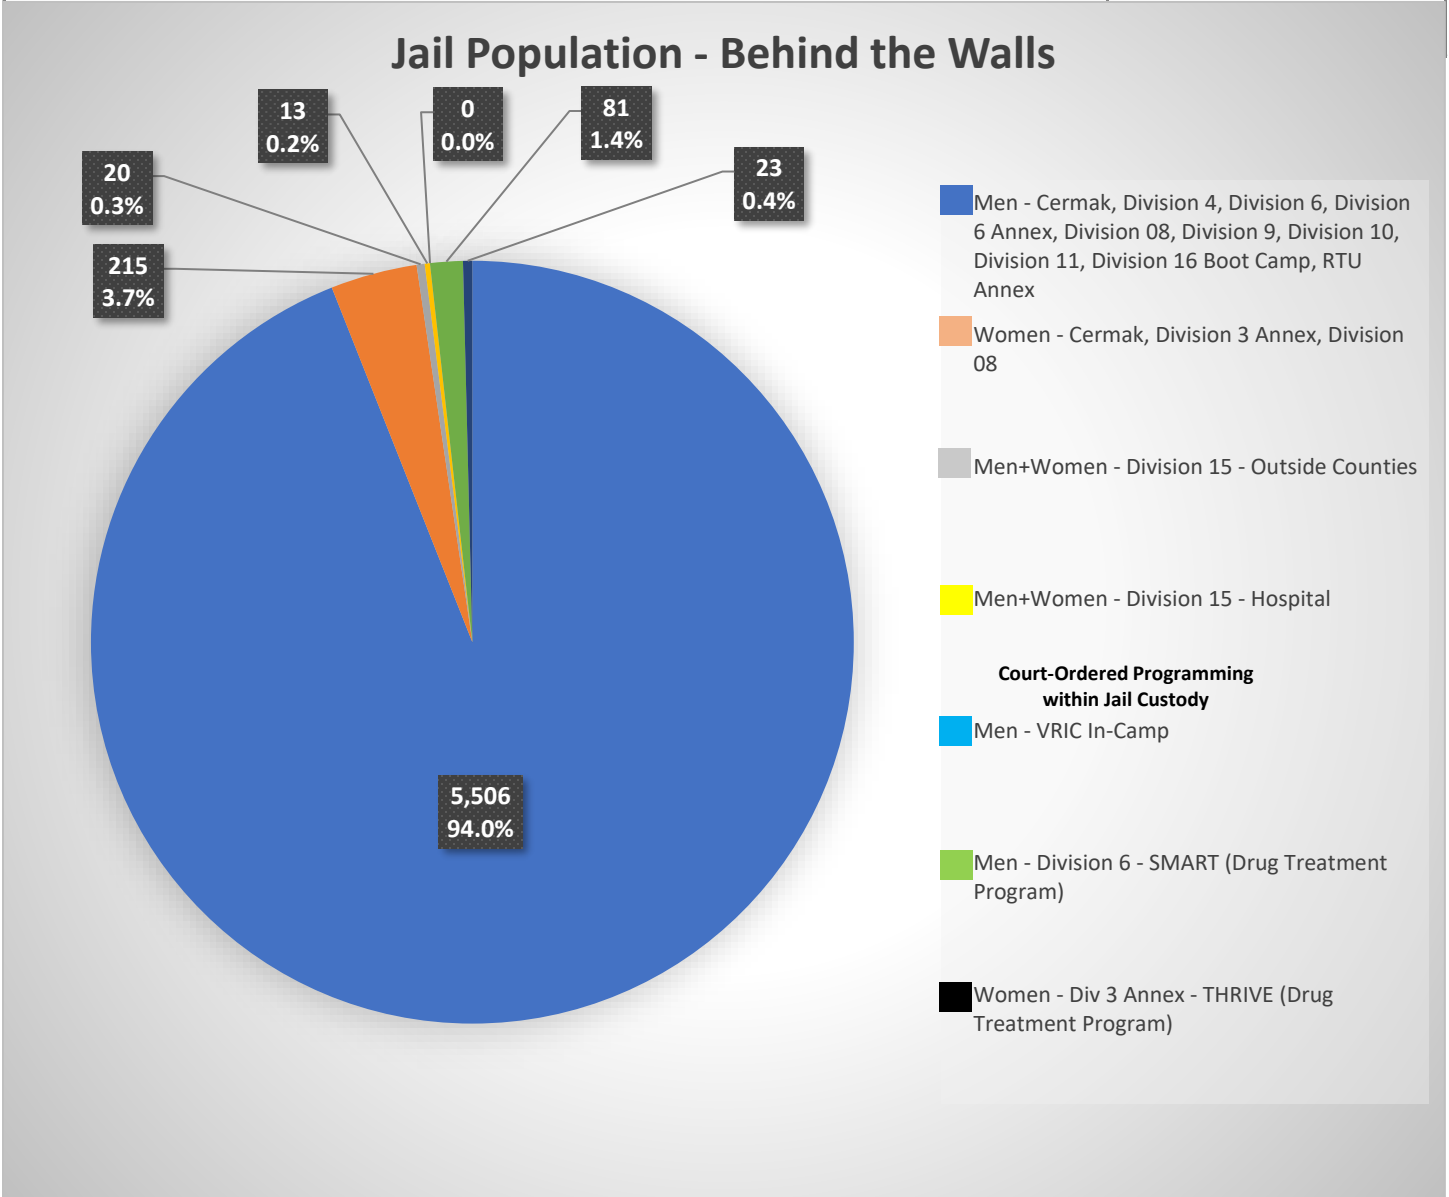

Sheriff's Daily Report

6/13/2021

Under the Custody of the Sheriff	
Total Male and Female	9,352
Jail Population	5,858
Community Corrections	3,494

Behind the Walls: Detainees that are physically housed under the Sheriff's custody 24 hours a day/7 days a week. This includes all populations listed on this chart - Divisional populations male & female, Outside Counties, Hospital, PRC, Women's Residential, & VRIC. Detainees in court-ordered treatment programs (PRC, Women's Residential, VRIC) are housed at CCDOC 24 hours a day/7 days week.

Sheriff's Daily Report

6/13/2021

CCSO Population Demographics

In Confinement

Gender Distribution

Race Distribution

Age Distribution

Community Corrections

Gender Distribution

Race Distribution

Age Distribution