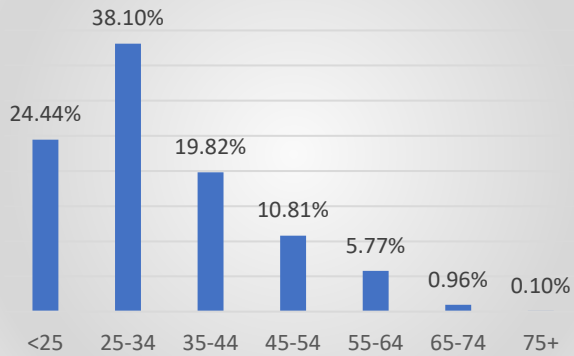

Sheriff's Daily Report

6/13/2021

Under the Custody of the Sheriff	
Total Male and Female	9,352
Jail Population	5,858
Community Corrections	3,494

Behind the Walls: Detainees that are physically housed under the Sheriff's custody 24 hours a day/7 days a week. This includes all populations listed on this chart - Divisional populations male & female, Outside Counties, Hospital, PRC, Women's Residential, & VRIC. Detainees in court-ordered treatment programs (PRC, Women's Residential, VRIC) are housed at CCDOC 24 hours a day/7 days week.

Sheriff's Daily Report

6/13/2021

CCSO Population Demographics

In Confinement

Gender Distribution

Race Distribution

Age Distribution

Community Corrections

Gender Distribution

Race Distribution

Age Distribution