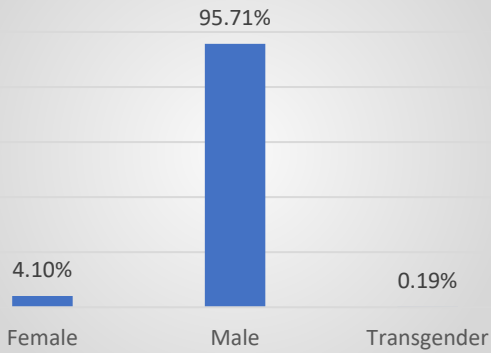

Sheriff's Daily Report

6/10/2021

CCSO Population Demographics

In Confinement

Gender Distribution