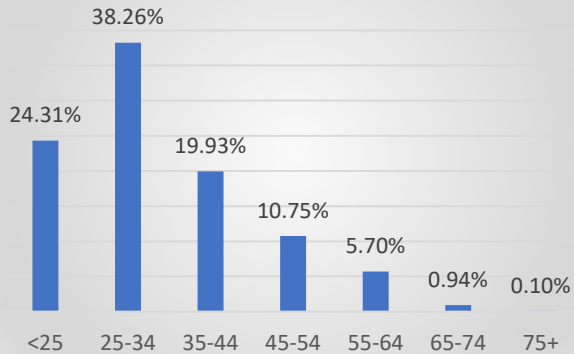

Sheriff's Daily Report

6/10/2021

Under the Custody of the Sheriff	
Total Male and Female	9,327
Jail Population	5,844
Community Corrections	3,483

Jail Population - Behind the Walls

Behind the Walls: Detainees that are physically housed under the Sheriff's custody 24 hours a day/7 days a week. This includes all populations listed on this chart - Divisional populations male & female, Outside Counties, Hospital, PRC, Women's Residential, & VRIC. Detainees in court-ordered treatment programs (PRC, Women's Residential, VRIC) are housed at CCDOC 24 hours a day/7 days week.

Sheriff's Daily Report

6/10/2021

CCSO Population Demographics

In Confinement

Gender Distribution

Race Distribution

Age Distribution

Community Corrections

Gender Distribution

Race Distribution

Age Distribution