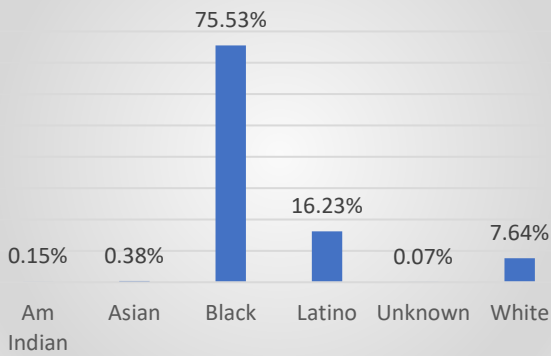

Sheriff's Daily Report

6/10/2021

Under the Custody of the Sheriff	
Total Male and Female	9,327
Jail Population	5,844
Community Corrections	3,483

Jail Population - Behind the Walls

Behind the Walls: Detainees that are physically housed under the Sheriff's custody 24 hours a day/7 days a week. This includes all populations listed on this chart - Divisional populations male & female, Outside Counties, Hospital, PRC, Women's Residential, & VRIC. Detainees in court-ordered treatment programs (PRC, Women's Residential, VRIC) are housed at CCDOC 24 hours a day/7 days week.

Sheriff's Daily Report

6/10/2021

CCSO Population Demographics

In Confinement

Gender Distribution

Race Distribution

Age Distribution

Community Corrections

Gender Distribution

Race Distribution

Age Distribution