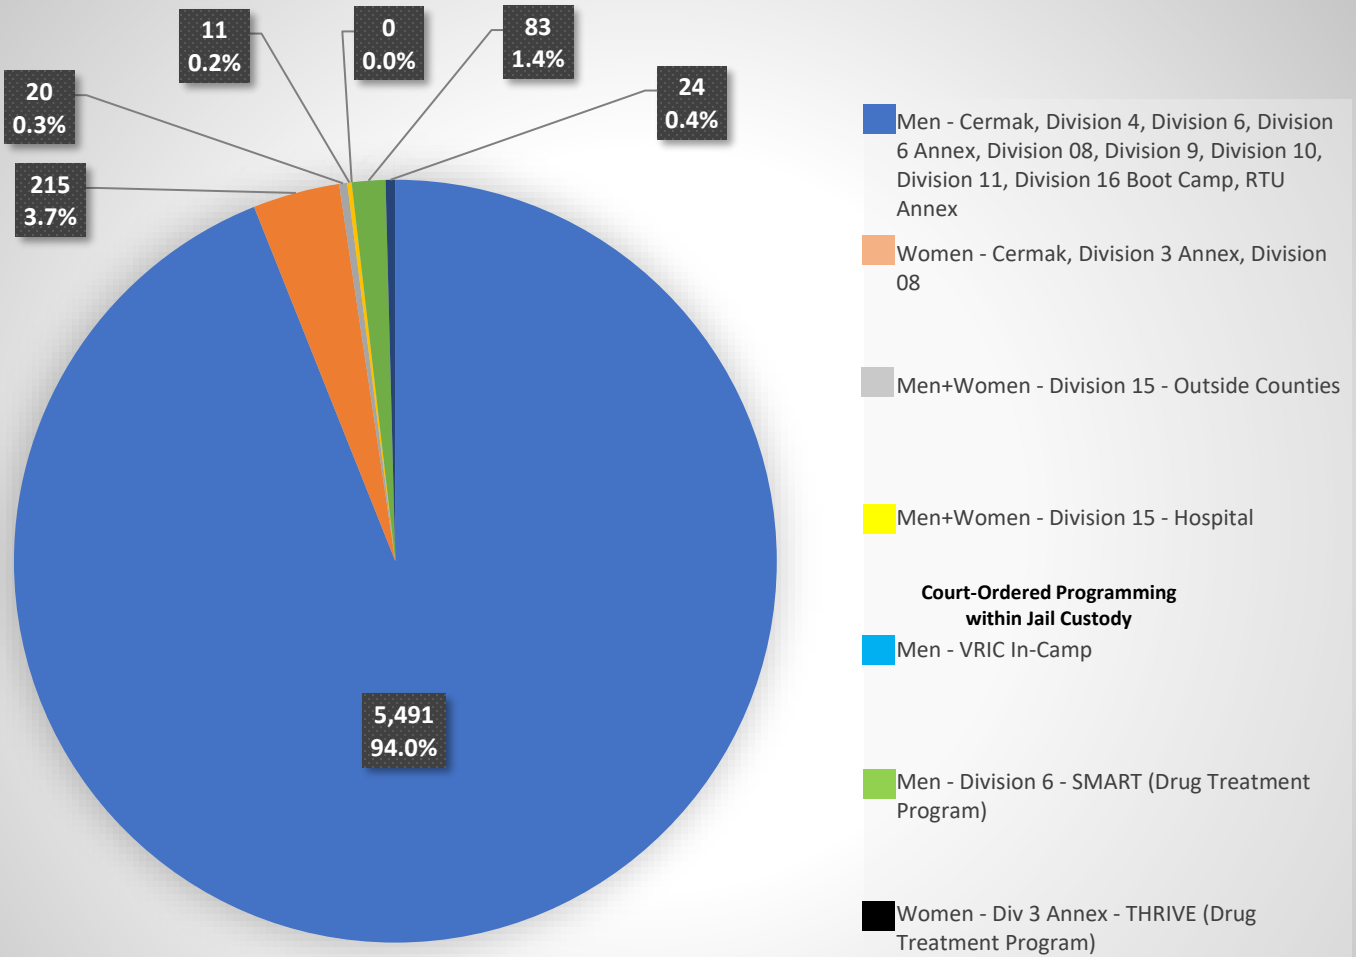

Sheriff's Daily Report

6/10/2021

Under the Custody of the Sheriff	
Total Male and Female	9,327
Jail Population	5,844
Community Corrections	3,483

Jail Population - Behind the Walls

Behind the Walls: Detainees that are physically housed under the Sheriff's custody 24 hours a day/7 days a week. This includes all populations listed on this chart - Divisional populations male & female, Outside Counties, Hospital, PRC, Women's Residential, & VRIC. Detainees in court-ordered treatment programs (PRC, Women's Residential, VRIC) are housed at CCDOC 24 hours a day/7 days week.

Sheriff's Daily Report

6/10/2021

CCSO Population Demographics

In Confinement

Gender Distribution

Race Distribution

Age Distribution

Community Corrections

Gender Distribution

Race Distribution

Age Distribution