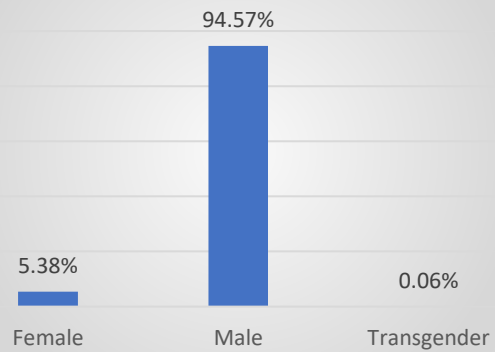

Sheriff's Daily Report

6/10/2021

Under the Custody of the Sheriff	
Total Male and Female	9,327
Jail Population	5,844
Community Corrections	3,483

Jail Population - Behind the Walls

Behind the Walls: Detainees that are physically housed under the Sheriff's custody 24 hours a day/7 days a week. This includes all populations listed on this chart - Divisional populations male & female, Outside Counties, Hospital, PRC, Women's Residential, & VRIC. Detainees in court-ordered treatment programs (PRC, Women's Residential, VRIC) are housed at CCDOC 24 hours a day/7 days week.

Sheriff's Daily Report

6/10/2021

CCSO Population Demographics

In Confinement

Gender Distribution

Race Distribution

Age Distribution

Community Corrections

Gender Distribution

Race Distribution

Age Distribution