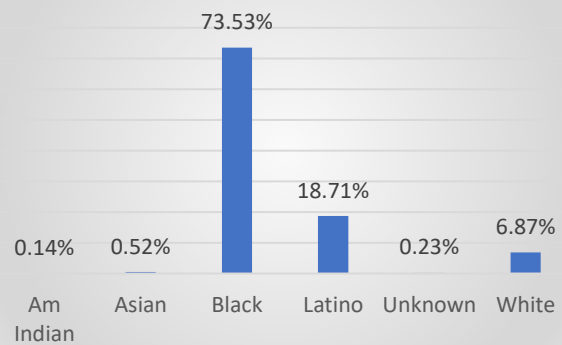

Sheriff's Daily Report

6/10/2021

Under the Custody of the Sheriff	
Total Male and Female	9,327
Jail Population	5,844
Community Corrections	3,483

Jail Population - Behind the Walls

Behind the Walls: Detainees that are physically housed under the Sheriff's custody 24 hours a day/7 days a week. This includes all populations listed on this chart - Divisional populations male & female, Outside Counties, Hospital, PRC, Women's Residential, & VRIC. Detainees in court-ordered treatment programs (PRC, Women's Residential, VRIC) are housed at CCDOC 24 hours a day/7 days week.

Sheriff's Daily Report

6/10/2021

CCSO Population Demographics

In Confinement

Gender Distribution

Race Distribution

Age Distribution

Community Corrections

Gender Distribution

Race Distribution

Age Distribution