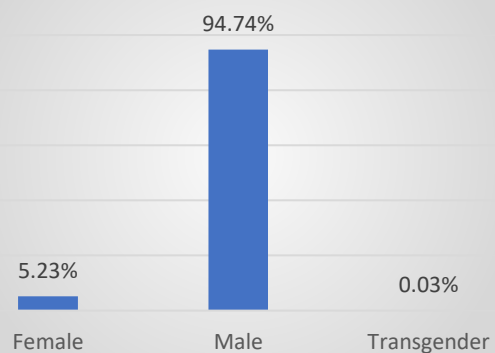

Sheriff's Daily Report

6/8/2021

Under the Custody of the Sheriff	
Total Male and Female	9,385
Jail Population	5,886
Community Corrections	3,499

Jail Population - Behind the Walls

Behind the Walls: Detainees that are physically housed under the Sheriff's custody 24 hours a day/7 days a week. This includes all populations listed on this chart - Divisional populations male & female, Outside Counties, Hospital, PRC, Women's Residential, & VRIC. Detainees in court-ordered treatment programs (PRC, Women's Residential, VRIC) are housed at CCDOC 24 hours a day/7 days week.

Sheriff's Daily Report

6/8/2021

CCSO Population Demographics

In Confinement

Gender Distribution

Race Distribution

Age Distribution

Community Corrections

Gender Distribution

Race Distribution

Age Distribution