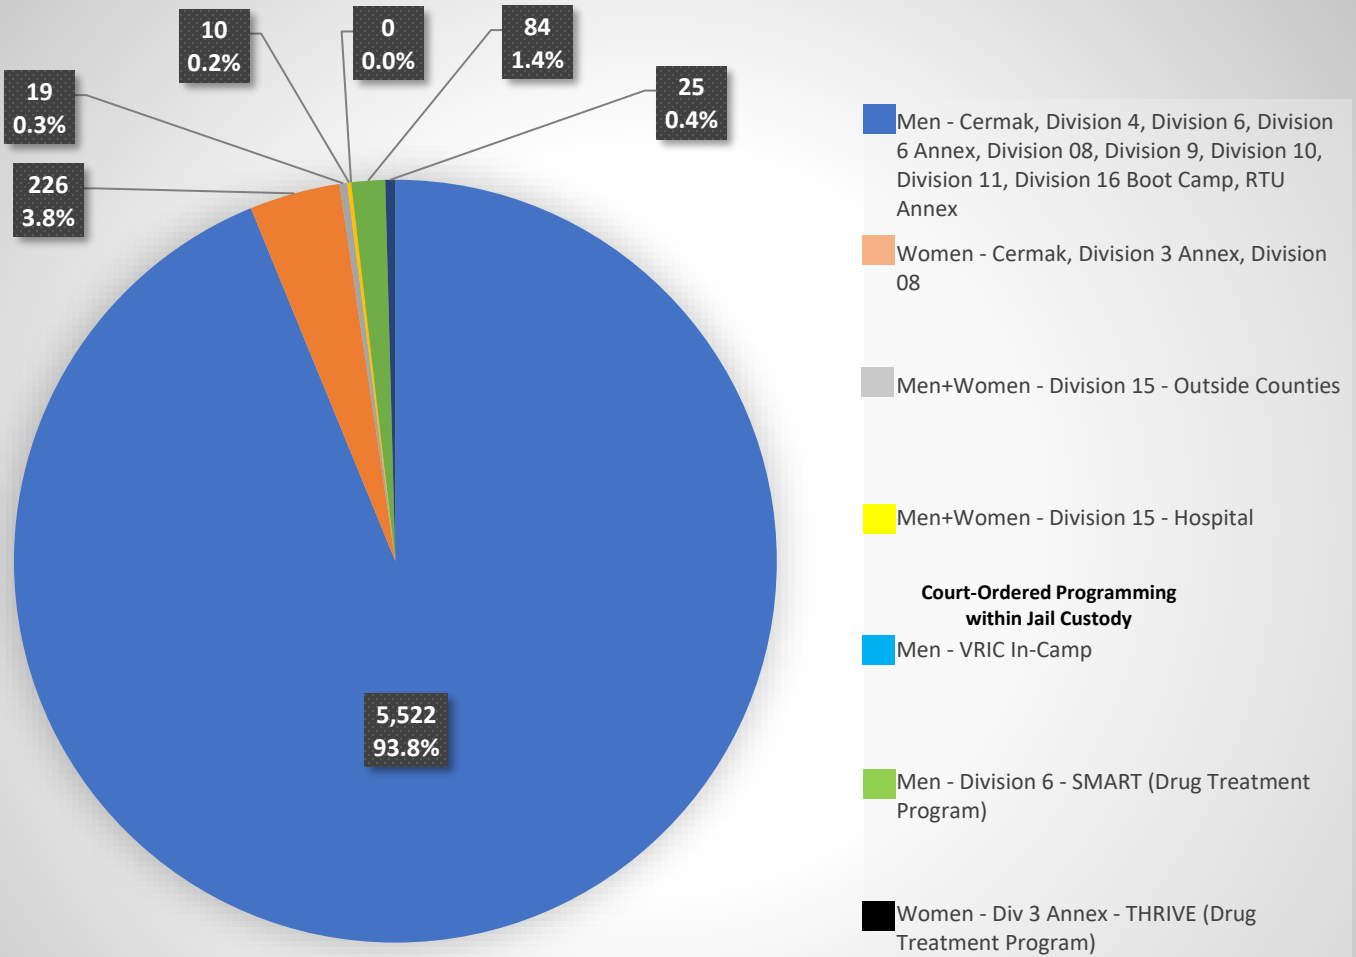

Sheriff's Daily Report

6/8/2021

Under the Custody of the Sheriff	
Total Male and Female	9,385
Jail Population	5,886
Community Corrections	3,499

Jail Population - Behind the Walls

Behind the Walls: Detainees that are physically housed under the Sheriff's custody 24 hours a day/7 days a week. This includes all populations listed on this chart - Divisional populations male & female, Outside Counties, Hospital, PRC, Women's Residential, & VRIC. Detainees in court-ordered treatment programs (PRC, Women's Residential, VRIC) are housed at CCDOC 24 hours a day/7 days week.

Sheriff's Daily Report

6/8/2021

CCSO Population Demographics

In Confinement

Gender Distribution

Race Distribution

Age Distribution

Community Corrections

Gender Distribution

Race Distribution

Age Distribution