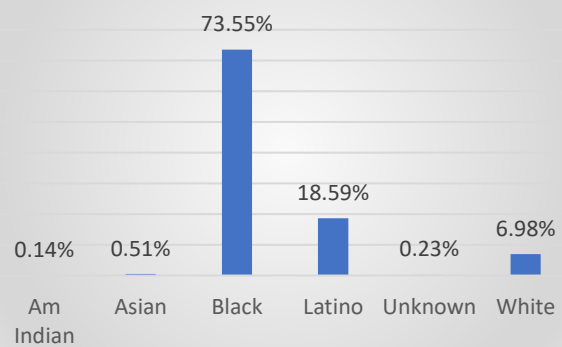

Sheriff's Daily Report

6/8/2021

Under the Custody of the Sheriff	
Total Male and Female	9,385
Jail Population	5,886
Community Corrections	3,499

Jail Population - Behind the Walls

Behind the Walls: Detainees that are physically housed under the Sheriff's custody 24 hours a day/7 days a week. This includes all populations listed on this chart - Divisional populations male & female, Outside Counties, Hospital, PRC, Women's Residential, & VRIC. Detainees in court-ordered treatment programs (PRC, Women's Residential, VRIC) are housed at CCDOC 24 hours a day/7 days week.

Sheriff's Daily Report

6/8/2021

CCSO Population Demographics

In Confinement

Gender Distribution

Race Distribution

Age Distribution

Community Corrections

Gender Distribution

Race Distribution

Age Distribution