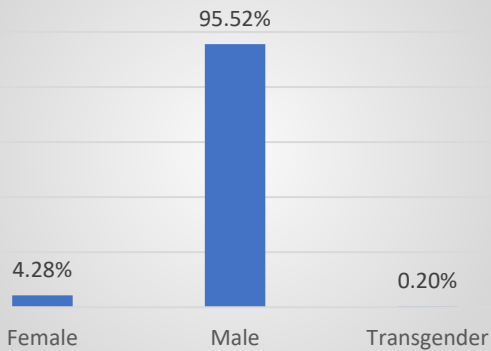

Sheriff's Daily Report

6/8/2021

CCSO Population Demographics

In Confinement

Gender Distribution