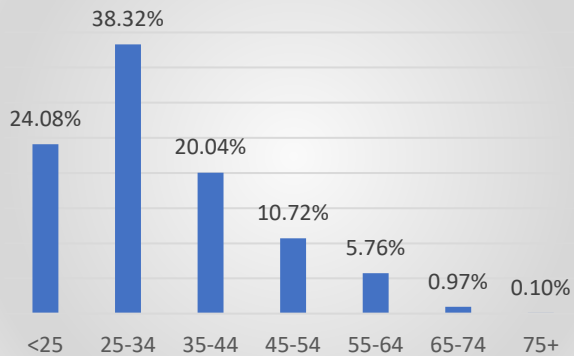

Sheriff's Daily Report

6/8/2021

Under the Custody of the Sheriff	
Total Male and Female	9,385
Jail Population	5,886
Community Corrections	3,499

Jail Population - Behind the Walls

Behind the Walls: Detainees that are physically housed under the Sheriff's custody 24 hours a day/7 days a week. This includes all populations listed on this chart - Divisional populations male & female, Outside Counties, Hospital, PRC, Women's Residential, & VRIC. Detainees in court-ordered treatment programs (PRC, Women's Residential, VRIC) are housed at CCDOC 24 hours a day/7 days week.

Sheriff's Daily Report

6/8/2021

CCSO Population Demographics

In Confinement

Gender Distribution

Race Distribution

Age Distribution

Community Corrections

Gender Distribution

Race Distribution

Age Distribution