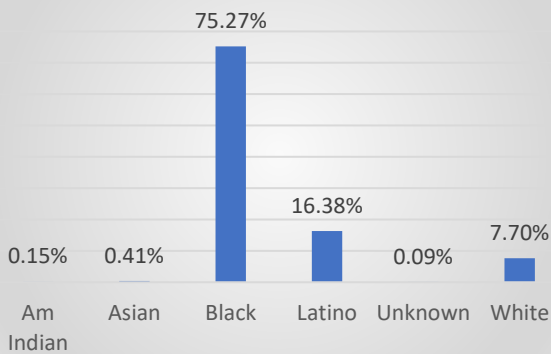

Sheriff's Daily Report

6/8/2021

Under the Custody of the Sheriff	
Total Male and Female	9,385
Jail Population	5,886
Community Corrections	3,499

Jail Population - Behind the Walls

Behind the Walls: Detainees that are physically housed under the Sheriff's custody 24 hours a day/7 days a week. This includes all populations listed on this chart - Divisional populations male & female, Outside Counties, Hospital, PRC, Women's Residential, & VRIC. Detainees in court-ordered treatment programs (PRC, Women's Residential, VRIC) are housed at CCDOC 24 hours a day/7 days week.

Sheriff's Daily Report

6/8/2021

CCSO Population Demographics

In Confinement

Gender Distribution

Race Distribution

Age Distribution

Community Corrections

Gender Distribution

Race Distribution

Age Distribution