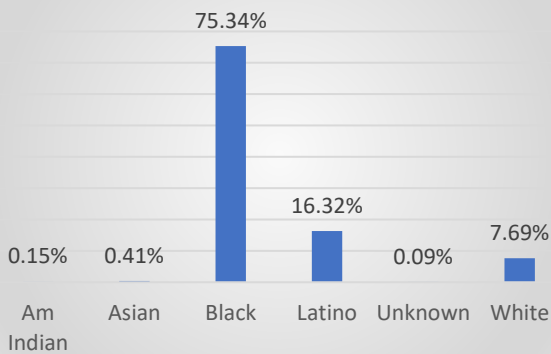

Jail Population - Behind the Walls

Behind the Walls: Detainees that are physically housed under the Sheriff's custody 24 hours a day/7 days a week. This includes all populations listed on this chart - Divisional populations male & female, Outside Counties, Hospital, PRC, Women's Residential, & VRIC. Detainees in court-ordered treatment programs (PRC, Women's Residential, VRIC) are housed at CCDOC 24 hours a day/7 days week.

Sheriff's Daily Report

6/7/2021

CCSO Population Demographics

In Confinement

Gender Distribution

Race Distribution

Age Distribution

Community Corrections

Gender Distribution

Race Distribution

Age Distribution