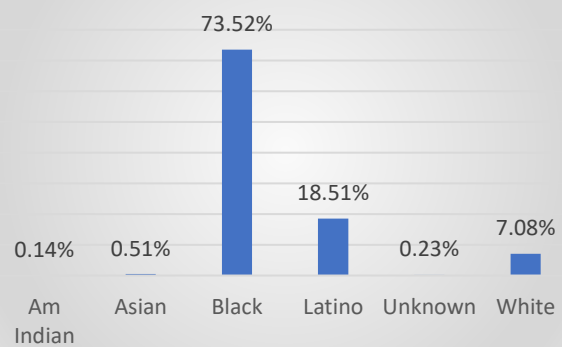

Jail Population - Behind the Walls

Behind the Walls: Detainees that are physically housed under the Sheriff's custody 24 hours a day/7 days a week. This includes all populations listed on this chart - Divisional populations male & female, Outside Counties, Hospital, PRC, Women's Residential, & VRIC. Detainees in court-ordered treatment programs (PRC, Women's Residential, VRIC) are housed at CCDOC 24 hours a day/7 days week.

Sheriff's Daily Report

6/7/2021

CCSO Population Demographics

In Confinement

Gender Distribution

Race Distribution

Age Distribution

Community Corrections

Gender Distribution

Race Distribution

Age Distribution