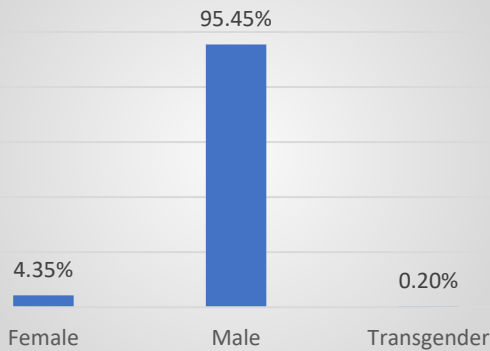

Sheriff's Daily Report

6/7/2021

CCSO Population Demographics

In Confinement

Gender Distribution