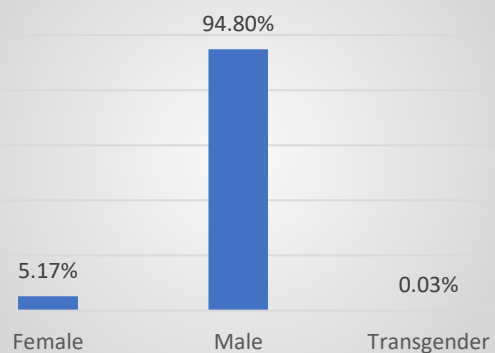

Jail Population - Behind the Walls

Behind the Walls: Detainees that are physically housed under the Sheriff's custody 24 hours a day/7 days a week. This includes all populations listed on this chart - Divisional populations male & female, Outside Counties, Hospital, PRC, Women's Residential, & VRIC. Detainees in court-ordered treatment programs (PRC, Women's Residential, VRIC) are housed at CCDOC 24 hours a day/7 days week.

Sheriff's Daily Report

6/7/2021

CCSO Population Demographics

In Confinement

Gender Distribution

Race Distribution

Age Distribution

Community Corrections

Gender Distribution

Race Distribution

Age Distribution