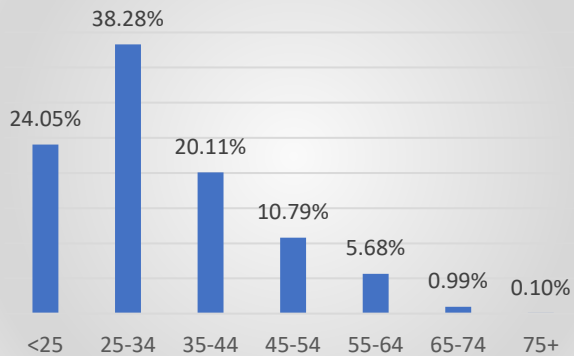

Jail Population - Behind the Walls

Behind the Walls: Detainees that are physically housed under the Sheriff's custody 24 hours a day/7 days a week. This includes all populations listed on this chart - Divisional populations male & female, Outside Counties, Hospital, PRC, Women's Residential, & VRIC. Detainees in court-ordered treatment programs (PRC, Women's Residential, VRIC) are housed at CCDOC 24 hours a day/7 days week.

Sheriff's Daily Report

6/7/2021

CCSO Population Demographics

In Confinement

Gender Distribution

Race Distribution

Age Distribution

Community Corrections

Gender Distribution

Race Distribution

Age Distribution