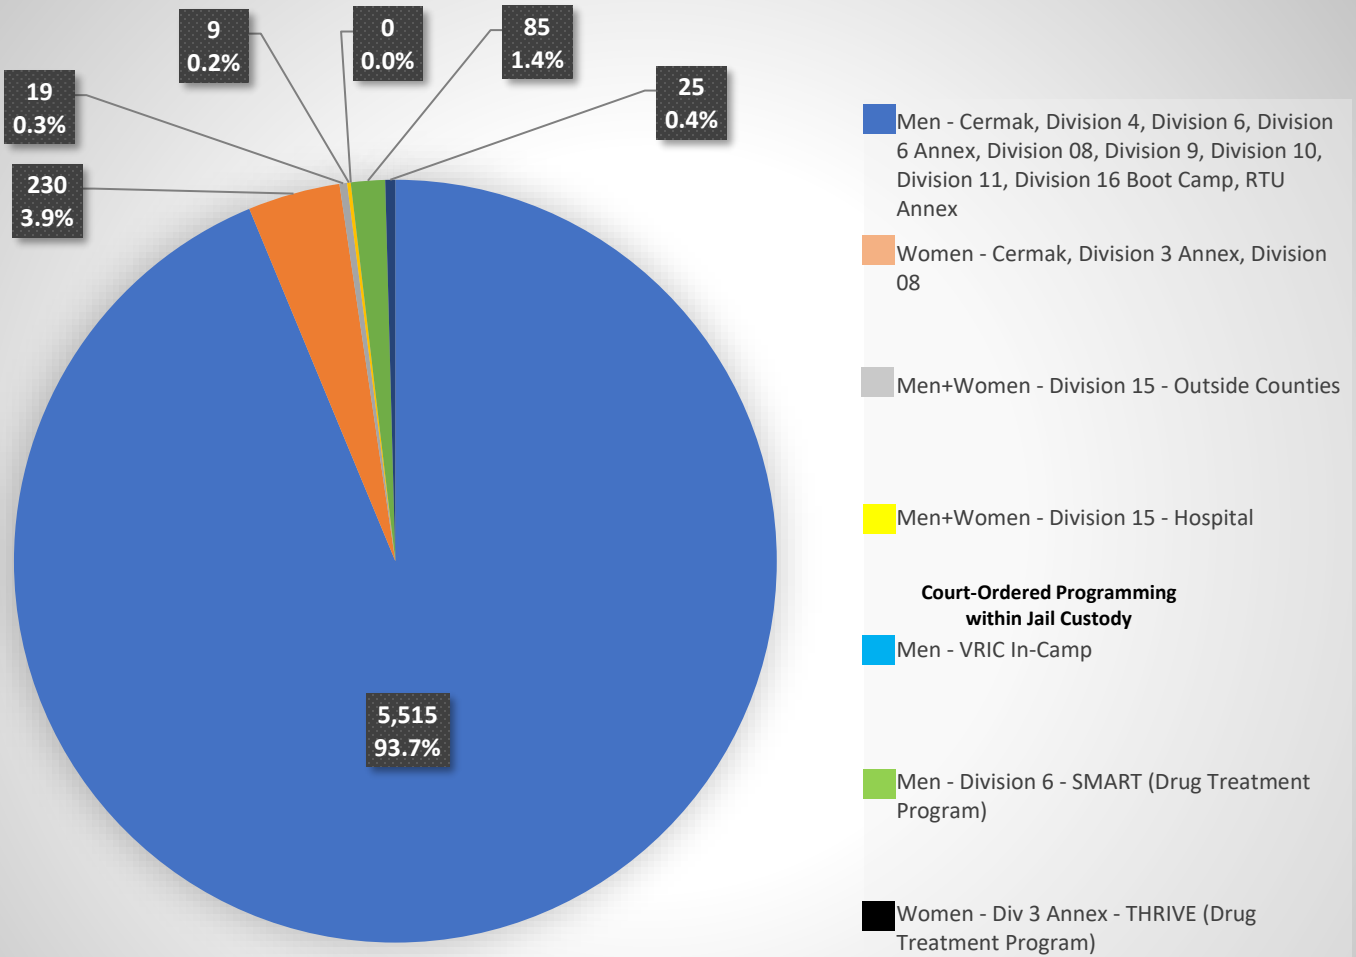

Sheriff's Daily Report

6/7/2021

| Under the Custody of the Sheriff | |
|----------------------------------|-------|
| Total Male and Female | 9,386 |
| Jail Population | 5,883 |
| Community Corrections | 3,503 |

Jail Population - Behind the Walls

Behind the Walls: Detainees that are physically housed under the Sheriff's custody 24 hours a day/7 days a week. This includes all populations listed on this chart - Divisional populations male & female, Outside Counties, Hospital, PRC, Women's Residential, & VRIC. Detainees in court-ordered treatment programs (PRC, Women's Residential, VRIC) are housed at CCDOC 24 hours a day/7 days week.

Gender Distribution

Race Distribution

Age Distribution