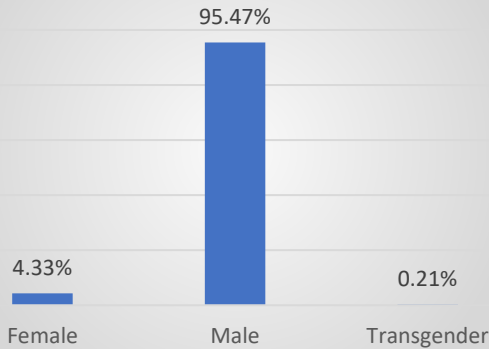

CCSO Population Demographics

In Confinement

Gender Distribution