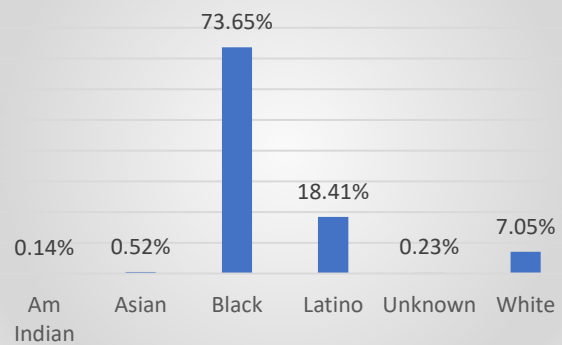

Sheriff's Daily Report

6/5/2021

Under the Custody of the Sheriff	
Total Male and Female	9,331
Jail Population	5,842
Community Corrections	3,489

Jail Population - Behind the Walls

Behind the Walls: Detainees that are physically housed under the Sheriff's custody 24 hours a day/7 days a week. This includes all populations listed on this chart - Divisional populations male & female, Outside Counties, Hospital, PRC, Women's Residential, & VRIC. Detainees in court-ordered treatment programs (PRC, Women's Residential, VRIC) are housed at CCDOC 24 hours a day/7 days week.

Sheriff's Daily Report

6/5/2021

CCSO Population Demographics

In Confinement

Gender Distribution

Race Distribution

Age Distribution

Community Corrections

Gender Distribution

Race Distribution

Age Distribution