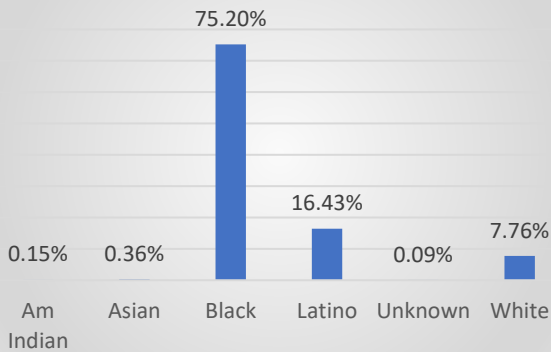

Sheriff's Daily Report

6/5/2021

Under the Custody of the Sheriff	
Total Male and Female	9,331
Jail Population	5,842
Community Corrections	3,489

Jail Population - Behind the Walls

Behind the Walls: Detainees that are physically housed under the Sheriff's custody 24 hours a day/7 days a week. This includes all populations listed on this chart - Divisional populations male & female, Outside Counties, Hospital, PRC, Women's Residential, & VRIC. Detainees in court-ordered treatment programs (PRC, Women's Residential, VRIC) are housed at CCDOC 24 hours a day/7 days week.

Sheriff's Daily Report

6/5/2021

CCSO Population Demographics

In Confinement

Gender Distribution

Race Distribution

Age Distribution

Community Corrections

Gender Distribution

Race Distribution

Age Distribution