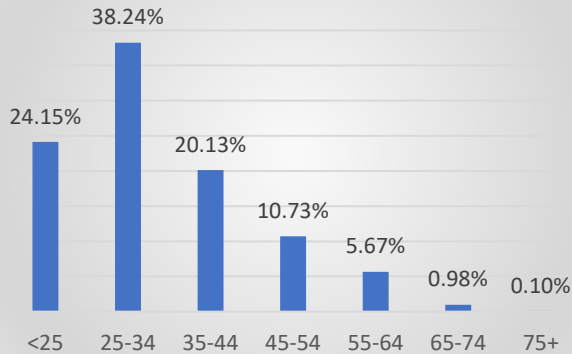

Sheriff's Daily Report

6/5/2021

Under the Custody of the Sheriff	
Total Male and Female	9,331
Jail Population	5,842
Community Corrections	3,489

Jail Population - Behind the Walls

Behind the Walls: Detainees that are physically housed under the Sheriff's custody 24 hours a day/7 days a week. This includes all populations listed on this chart - Divisional populations male & female, Outside Counties, Hospital, PRC, Women's Residential, & VRIC. Detainees in court-ordered treatment programs (PRC, Women's Residential, VRIC) are housed at CCDOC 24 hours a day/7 days week.

Sheriff's Daily Report

6/5/2021

CCSO Population Demographics

In Confinement

Gender Distribution

Race Distribution

Age Distribution

Community Corrections

Gender Distribution

Race Distribution

Age Distribution