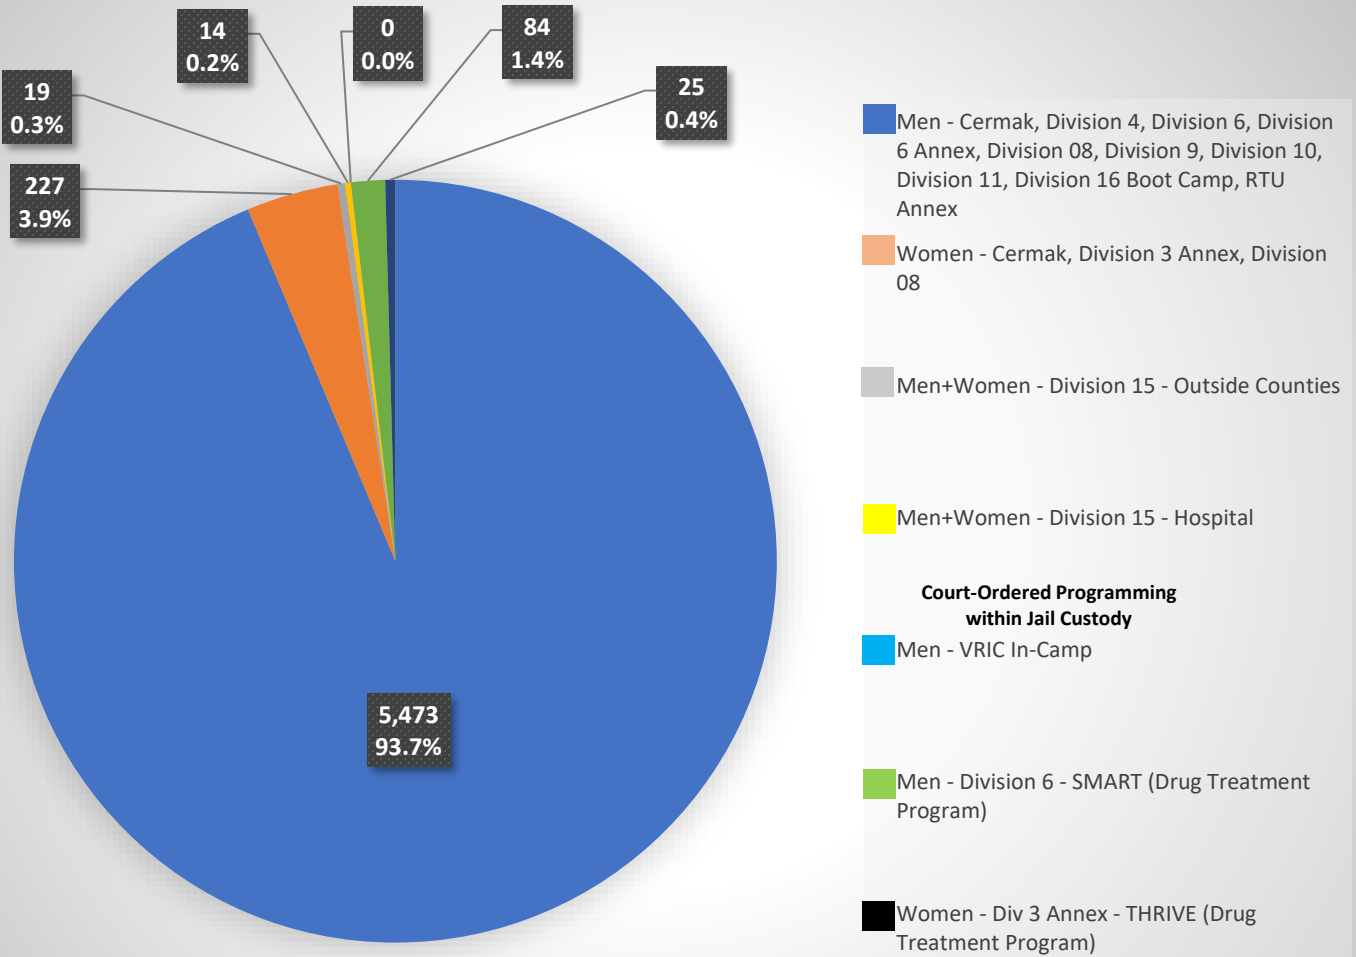

Sheriff's Daily Report

6/5/2021

Under the Custody of the Sheriff	
Total Male and Female	9,331
Jail Population	5,842
Community Corrections	3,489

Jail Population - Behind the Walls

Behind the Walls: Detainees that are physically housed under the Sheriff's custody 24 hours a day/7 days a week. This includes all populations listed on this chart - Divisional populations male & female, Outside Counties, Hospital, PRC, Women's Residential, & VRIC. Detainees in court-ordered treatment programs (PRC, Women's Residential, VRIC) are housed at CCDOC 24 hours a day/7 days week.

Sheriff's Daily Report

6/5/2021

CCSO Population Demographics

In Confinement

Gender Distribution

Race Distribution

Age Distribution

Community Corrections

Gender Distribution

Race Distribution

Age Distribution