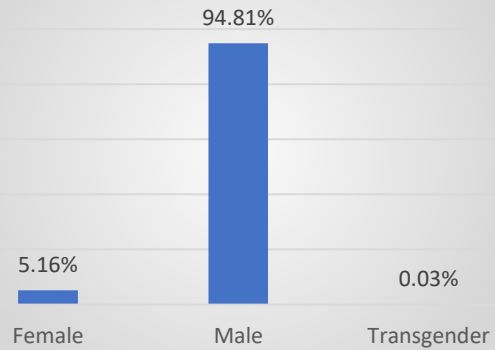

Sheriff's Daily Report

6/5/2021

Under the Custody of the Sheriff	
Total Male and Female	9,331
Jail Population	5,842
Community Corrections	3,489

Jail Population - Behind the Walls

Behind the Walls: Detainees that are physically housed under the Sheriff's custody 24 hours a day/7 days a week. This includes all populations listed on this chart - Divisional populations male & female, Outside Counties, Hospital, PRC, Women's Residential, & VRIC. Detainees in court-ordered treatment programs (PRC, Women's Residential, VRIC) are housed at CCDOC 24 hours a day/7 days week.

Sheriff's Daily Report

6/5/2021

CCSO Population Demographics

In Confinement

Gender Distribution

Race Distribution

Age Distribution

Community Corrections

Gender Distribution

Race Distribution

Age Distribution