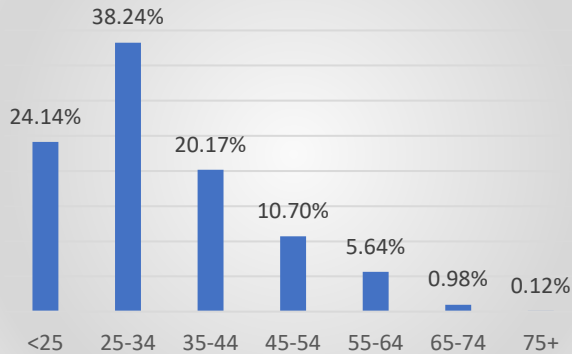

Sheriff's Daily Report

6/4/2021

Under the Custody of the Sheriff	
Total Male and Female	9,315
Jail Population	5,830
Community Corrections	3,485

Jail Population - Behind the Walls

Behind the Walls: Detainees that are physically housed under the Sheriff's custody 24 hours a day/7 days a week. This includes all populations listed on this chart - Divisional populations male & female, Outside Counties, Hospital, PRC, Women's Residential, & VRIC. Detainees in court-ordered treatment programs (PRC, Women's Residential, VRIC) are housed at CCDOC 24 hours a day/7 days week.

Sheriff's Daily Report

6/4/2021

CCSO Population Demographics

In Confinement

Gender Distribution

Race Distribution

Age Distribution

Community Corrections

Gender Distribution

Race Distribution

Age Distribution