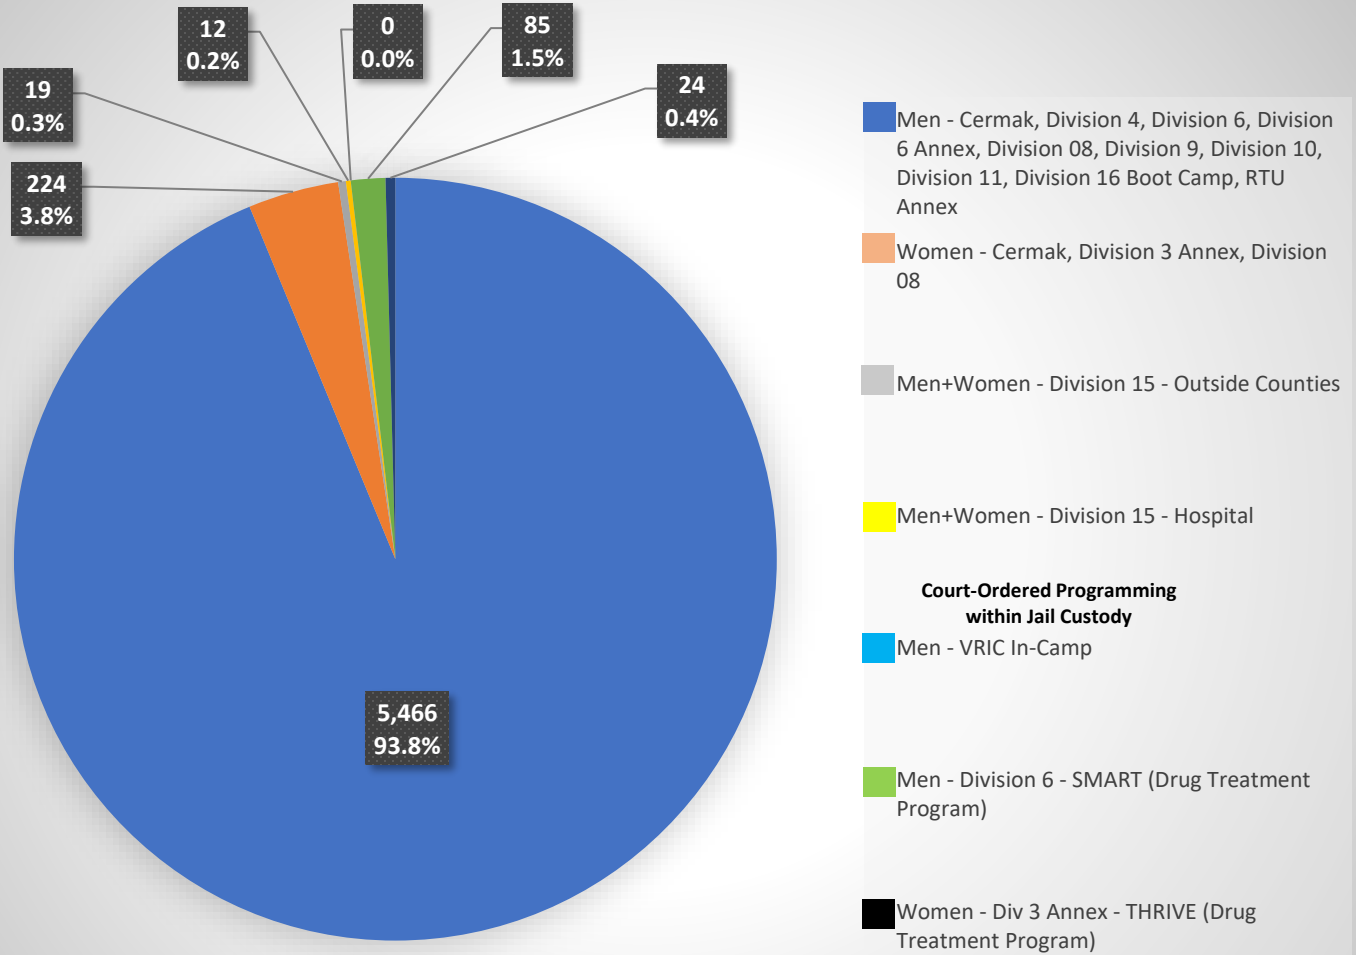

Sheriff's Daily Report

6/4/2021

Under the Custody of the Sheriff	
Total Male and Female	9,315
Jail Population	5,830
Community Corrections	3,485

Jail Population - Behind the Walls

Behind the Walls: Detainees that are physically housed under the Sheriff's custody 24 hours a day/7 days a week. This includes all populations listed on this chart - Divisional populations male & female, Outside Counties, Hospital, PRC, Women's Residential, & VRIC. Detainees in court-ordered treatment programs (PRC, Women's Residential, VRIC) are housed at CCDOC 24 hours a day/7 days week.

Sheriff's Daily Report

6/4/2021

CCSO Population Demographics

In Confinement

Gender Distribution

Race Distribution

Age Distribution

Community Corrections

Gender Distribution

Race Distribution

Age Distribution