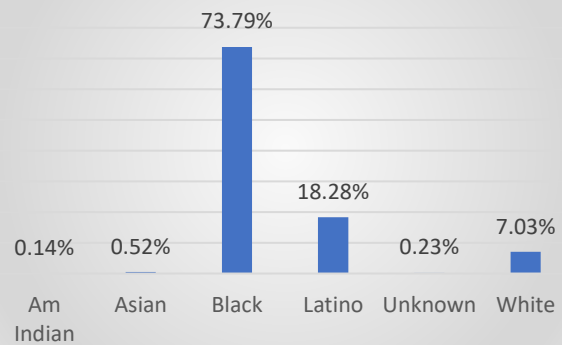

Sheriff's Daily Report

6/4/2021

Under the Custody of the Sheriff	
Total Male and Female	9,315
Jail Population	5,830
Community Corrections	3,485

Jail Population - Behind the Walls

Behind the Walls: Detainees that are physically housed under the Sheriff's custody 24 hours a day/7 days a week. This includes all populations listed on this chart - Divisional populations male & female, Outside Counties, Hospital, PRC, Women's Residential, & VRIC. Detainees in court-ordered treatment programs (PRC, Women's Residential, VRIC) are housed at CCDOC 24 hours a day/7 days week.

Sheriff's Daily Report

6/4/2021

CCSO Population Demographics

In Confinement

Gender Distribution

Race Distribution

Age Distribution

Community Corrections

Gender Distribution

Race Distribution

Age Distribution