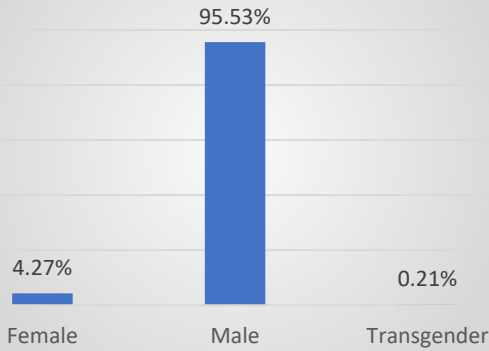

Sheriff's Daily Report

6/4/2021

CCSO Population Demographics

In Confinement

Gender Distribution