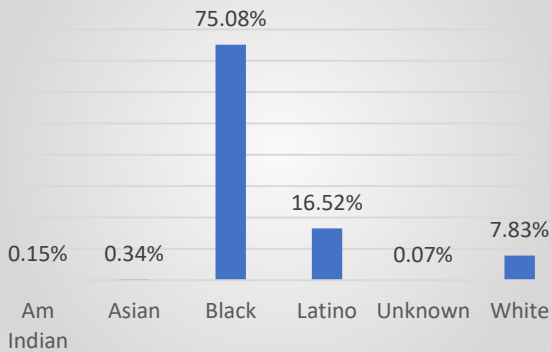

Sheriff's Daily Report

6/4/2021

Under the Custody of the Sheriff	
Total Male and Female	9,315
Jail Population	5,830
Community Corrections	3,485

Jail Population - Behind the Walls

Behind the Walls: Detainees that are physically housed under the Sheriff's custody 24 hours a day/7 days a week. This includes all populations listed on this chart - Divisional populations male & female, Outside Counties, Hospital, PRC, Women's Residential, & VRIC. Detainees in court-ordered treatment programs (PRC, Women's Residential, VRIC) are housed at CCDOC 24 hours a day/7 days week.

Sheriff's Daily Report

6/4/2021

CCSO Population Demographics

In Confinement

Gender Distribution

Race Distribution

Age Distribution

Community Corrections

Gender Distribution

Race Distribution

Age Distribution