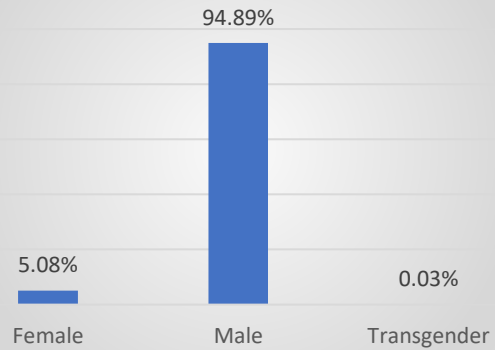

Sheriff's Daily Report

6/4/2021

Under the Custody of the Sheriff	
Total Male and Female	9,315
Jail Population	5,830
Community Corrections	3,485

Jail Population - Behind the Walls

Behind the Walls: Detainees that are physically housed under the Sheriff's custody 24 hours a day/7 days a week. This includes all populations listed on this chart - Divisional populations male & female, Outside Counties, Hospital, PRC, Women's Residential, & VRIC. Detainees in court-ordered treatment programs (PRC, Women's Residential, VRIC) are housed at CCDOC 24 hours a day/7 days week.

Sheriff's Daily Report

6/4/2021

CCSO Population Demographics

In Confinement

Gender Distribution

Race Distribution

Age Distribution

Community Corrections

Gender Distribution

Race Distribution

Age Distribution