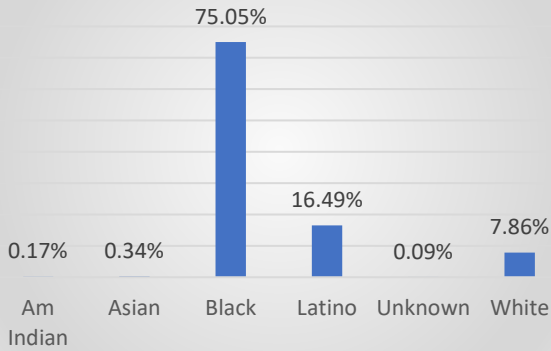

Sheriff's Daily Report

6/2/2021

Under the Custody of the Sheriff	
Total Male and Female	9,381
Jail Population	5,882
Community Corrections	3,499

Jail Population - Behind the Walls

Behind the Walls: Detainees that are physically housed under the Sheriff's custody 24 hours a day/7 days a week. This includes all populations listed on this chart - Divisional populations male & female, Outside Counties, Hospital, PRC, Women's Residential, & VRIC. Detainees in court-ordered treatment programs (PRC, Women's Residential, VRIC) are housed at CCDOC 24 hours a day/7 days week.

Sheriff's Daily Report

6/2/2021

CCSO Population Demographics

In Confinement

Gender Distribution

Race Distribution

Age Distribution

Community Corrections

Gender Distribution

Race Distribution

Age Distribution