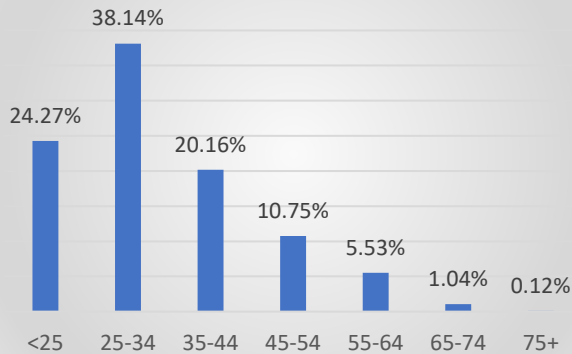

Sheriff's Daily Report

6/2/2021

Under the Custody of the Sheriff	
Total Male and Female	9,381
Jail Population	5,882
Community Corrections	3,499

Jail Population - Behind the Walls

Behind the Walls: Detainees that are physically housed under the Sheriff's custody 24 hours a day/7 days a week. This includes all populations listed on this chart - Divisional populations male & female, Outside Counties, Hospital, PRC, Women's Residential, & VRIC. Detainees in court-ordered treatment programs (PRC, Women's Residential, VRIC) are housed at CCDOC 24 hours a day/7 days week.

Sheriff's Daily Report

6/2/2021

CCSO Population Demographics

In Confinement

Gender Distribution

Race Distribution

Age Distribution

Community Corrections

Gender Distribution

Race Distribution

Age Distribution