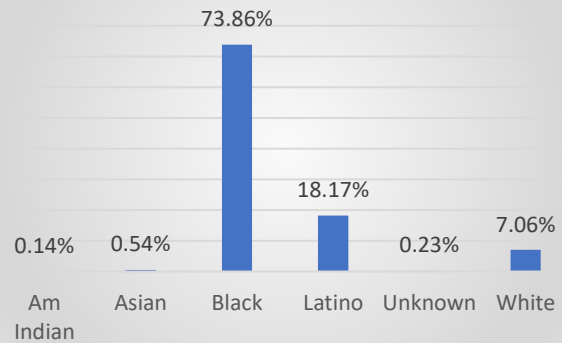

Sheriff's Daily Report

6/2/2021

Under the Custody of the Sheriff	
Total Male and Female	9,381
Jail Population	5,882
Community Corrections	3,499

Jail Population - Behind the Walls

Behind the Walls: Detainees that are physically housed under the Sheriff's custody 24 hours a day/7 days a week. This includes all populations listed on this chart - Divisional populations male & female, Outside Counties, Hospital, PRC, Women's Residential, & VRIC. Detainees in court-ordered treatment programs (PRC, Women's Residential, VRIC) are housed at CCDOC 24 hours a day/7 days week.

Sheriff's Daily Report

6/2/2021

CCSO Population Demographics

In Confinement

Gender Distribution

Race Distribution

Age Distribution

Community Corrections

Gender Distribution

Race Distribution

Age Distribution