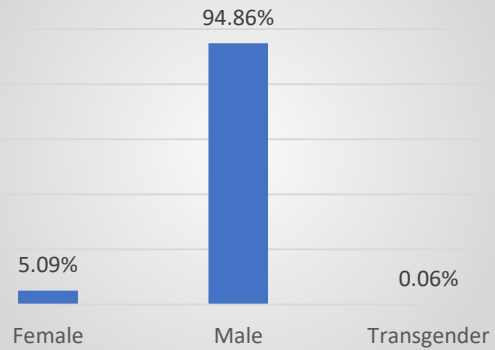

Sheriff's Daily Report

6/2/2021

Under the Custody of the Sheriff	
Total Male and Female	9,381
Jail Population	5,882
Community Corrections	3,499

Jail Population - Behind the Walls

Behind the Walls: Detainees that are physically housed under the Sheriff's custody 24 hours a day/7 days a week. This includes all populations listed on this chart - Divisional populations male & female, Outside Counties, Hospital, PRC, Women's Residential, & VRIC. Detainees in court-ordered treatment programs (PRC, Women's Residential, VRIC) are housed at CCDOC 24 hours a day/7 days week.

Sheriff's Daily Report

6/2/2021

CCSO Population Demographics

In Confinement

Gender Distribution

Race Distribution

Age Distribution

Community Corrections

Gender Distribution

Race Distribution

Age Distribution