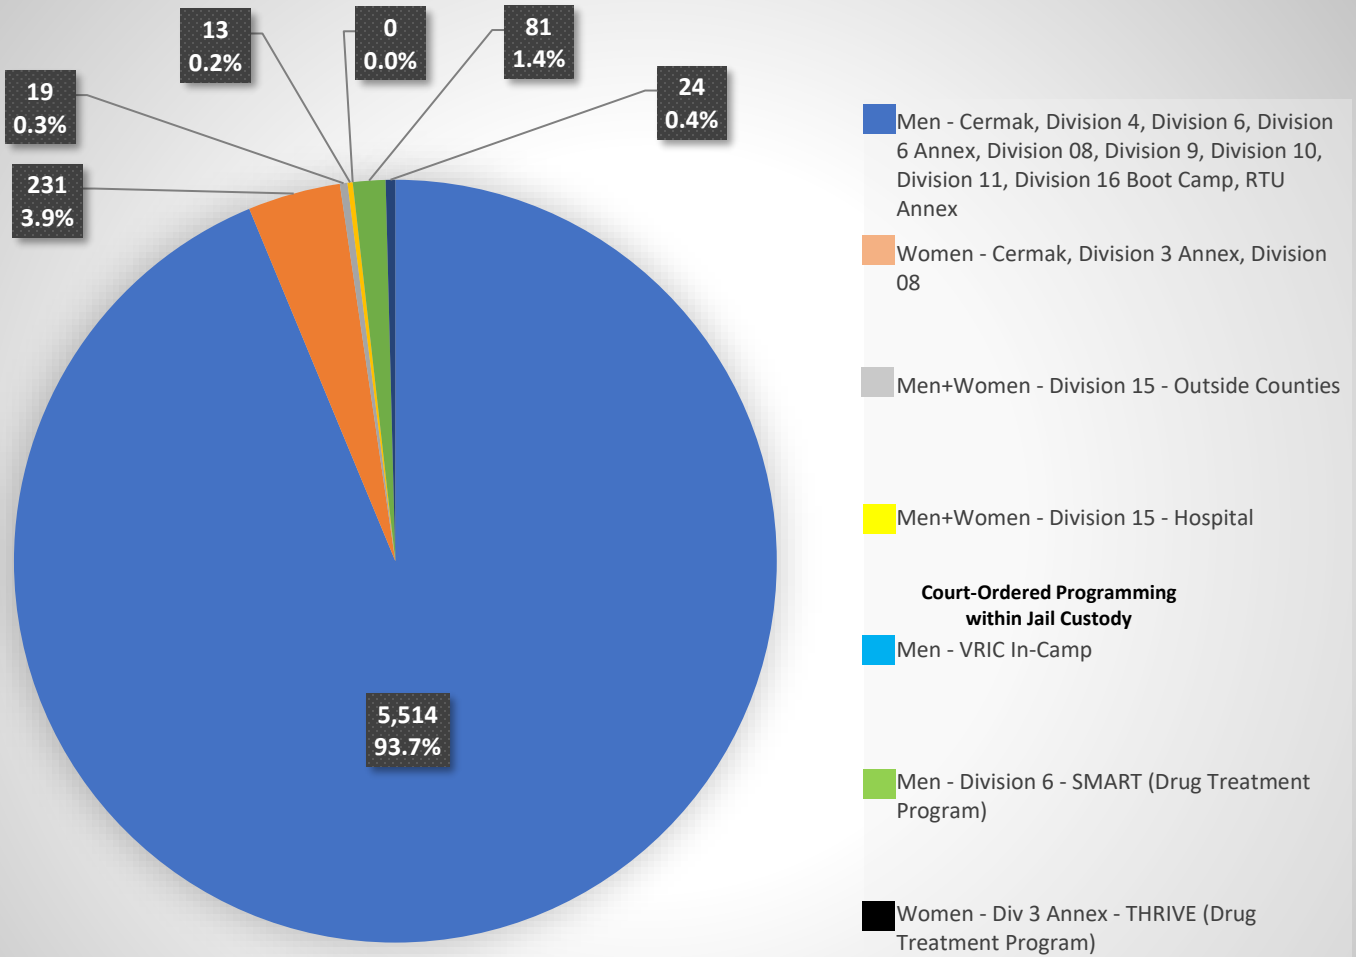

Sheriff's Daily Report

6/2/2021

Under the Custody of the Sheriff	
Total Male and Female	9,381
Jail Population	5,882
Community Corrections	3,499

Jail Population - Behind the Walls

Behind the Walls: Detainees that are physically housed under the Sheriff's custody 24 hours a day/7 days a week. This includes all populations listed on this chart - Divisional populations male & female, Outside Counties, Hospital, PRC, Women's Residential, & VRIC. Detainees in court-ordered treatment programs (PRC, Women's Residential, VRIC) are housed at CCDOC 24 hours a day/7 days week.

Sheriff's Daily Report

6/2/2021

CCSO Population Demographics

In Confinement

Gender Distribution

Race Distribution

Age Distribution

Community Corrections

Gender Distribution

Race Distribution

Age Distribution