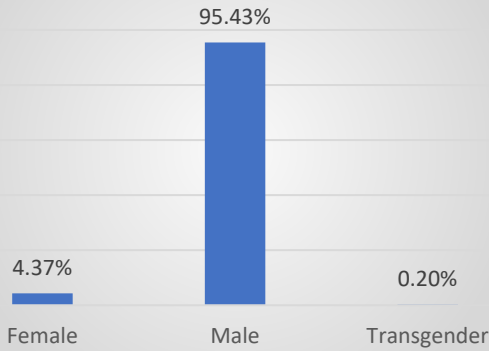

CCSO Population Demographics

In Confinement

Gender Distribution