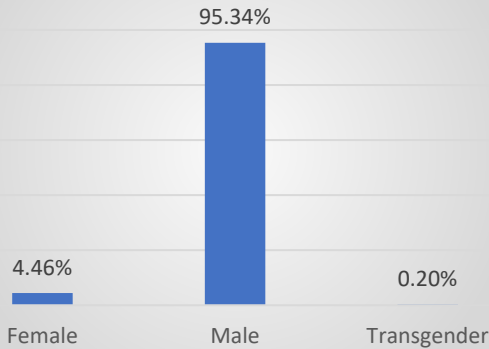

CCSO Population Demographics

In Confinement

Gender Distribution