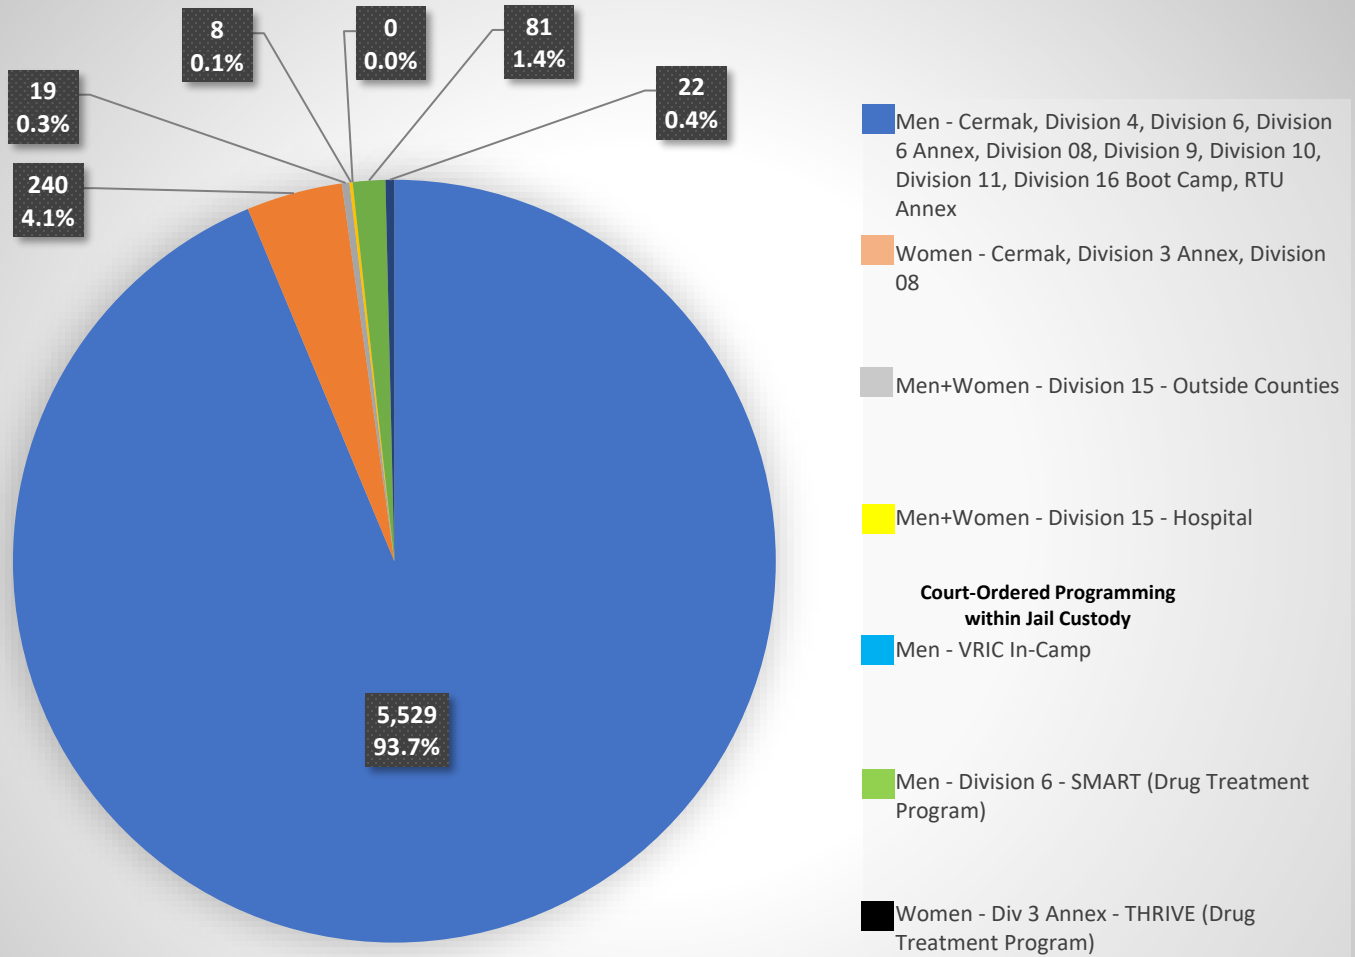

# Sheriff's Daily Report

6/1/2021

Under the Custody of the Sheriff	
<b>Total Male and Female</b>	<b>9,414</b>
Jail Population	5,899
Community Corrections	3,515

## Jail Population - Behind the Walls

Behind the Walls: Detainees that are physically housed under the Sheriff's custody 24 hours a day/7 days a week. This includes all populations listed on this chart - Divisional populations male & female, Outside Counties, Hospital, PRC, Women's Residential, & VRIC. Detainees in court-ordered treatment programs (PRC, Women's Residential, VRIC) are housed at CCDOC 24 hours a day/7 days week.

##### Race Distribution

##### Age Distribution