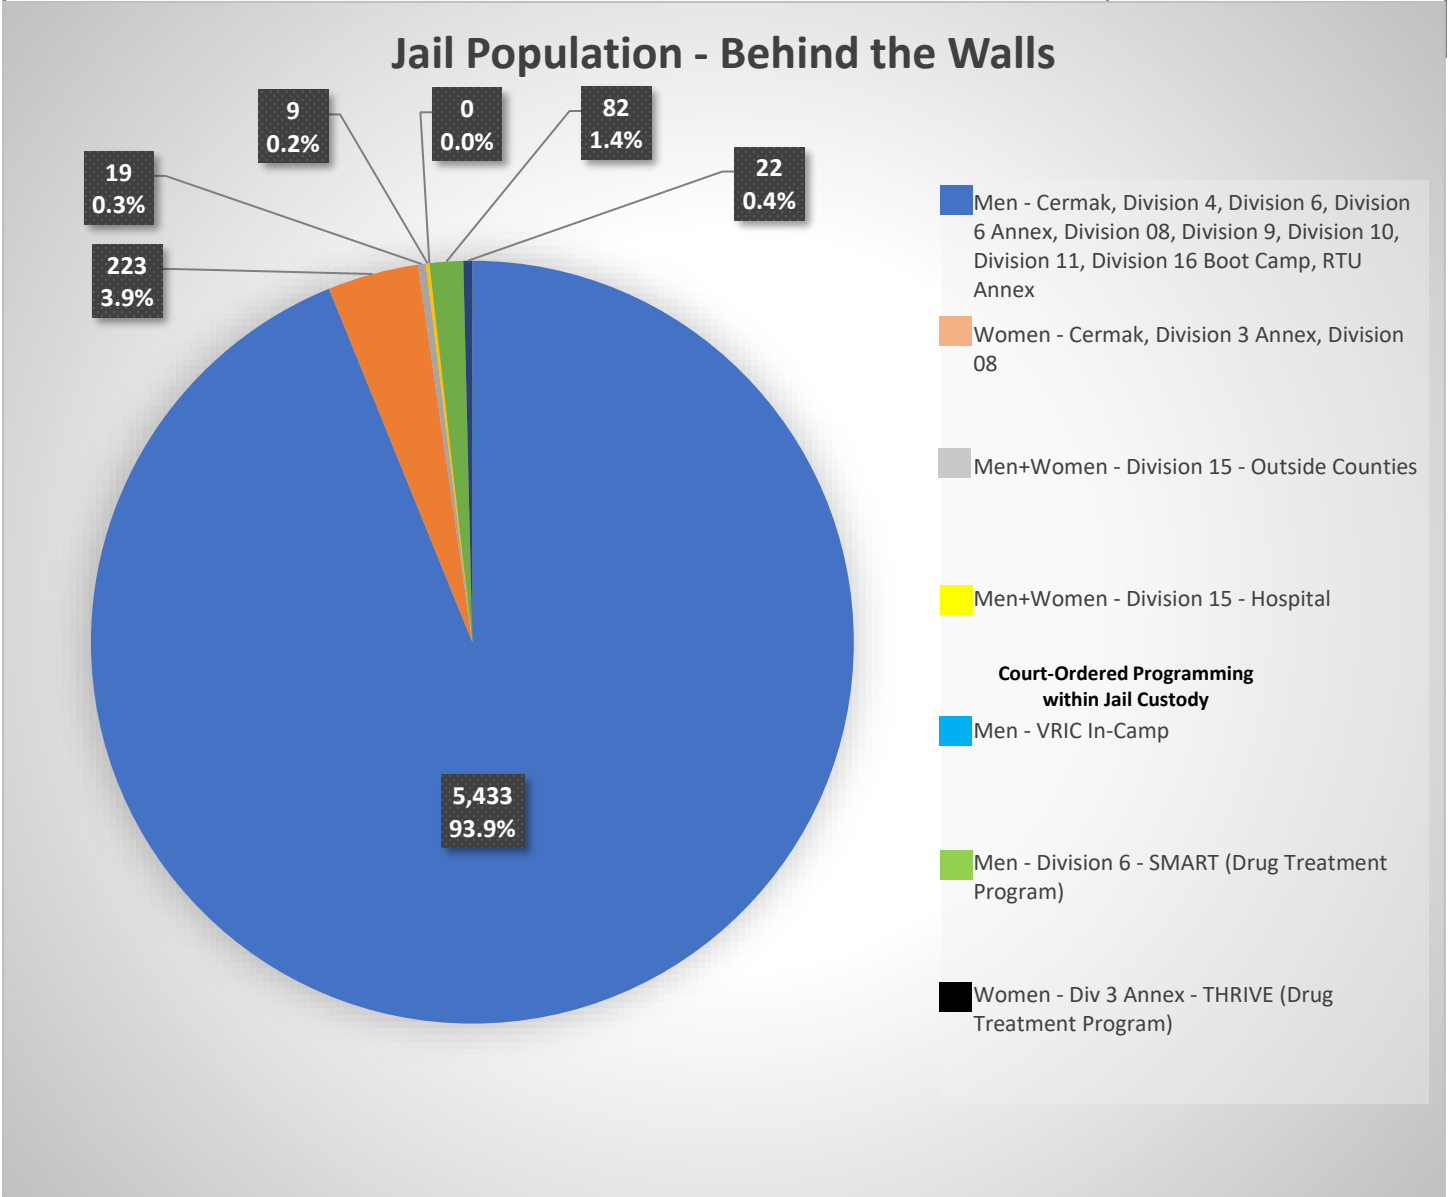

# Sheriff's Daily Report

## 5/29/2021

Under the Custody of the Sheriff	
<b>Total Male and Female</b>	<b>9,299</b>
Jail Population	5,788
Community Corrections	3,511

Behind the Walls: Detainees that are physically housed under the Sheriff's custody 24 hours a day/7 days a week. This includes all populations listed on this chart - Divisional populations male & female, Outside Counties, Hospital, PRC, Women's Residential, & VRIC. Detainees in court-ordered treatment programs (PRC, Women's Residential, VRIC) are housed at CCDOC 24 hours a day/7 days week.

#### Race Distribution

#### Age Distribution