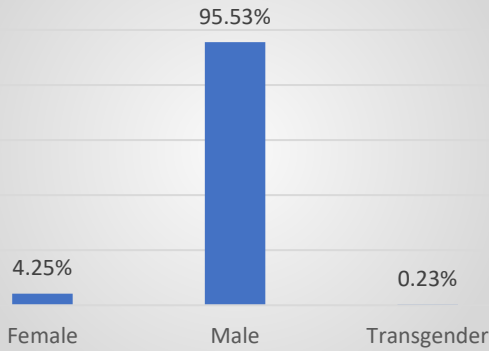

CCSO Population Demographics

In Confinement

Gender Distribution