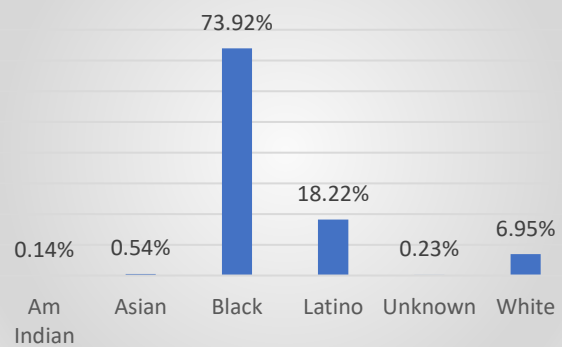

Sheriff's Daily Report

5/28/2021

Under the Custody of the Sheriff	
Total Male and Female	9,295
Jail Population	5,784
Community Corrections	3,511

Jail Population - Behind the Walls

Behind the Walls: Detainees that are physically housed under the Sheriff's custody 24 hours a day/7 days a week. This includes all populations listed on this chart - Divisional populations male & female, Outside Counties, Hospital, PRC, Women's Residential, & VRIC. Detainees in court-ordered treatment programs (PRC, Women's Residential, VRIC) are housed at CCDOC 24 hours a day/7 days week.

Sheriff's Daily Report

5/28/2021

CCSO Population Demographics

In Confinement

Gender Distribution

Race Distribution

Age Distribution

Community Corrections

Gender Distribution

Race Distribution

Age Distribution