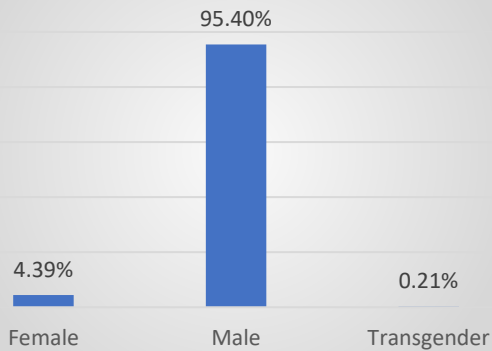

CCSO Population Demographics

In Confinement

Gender Distribution