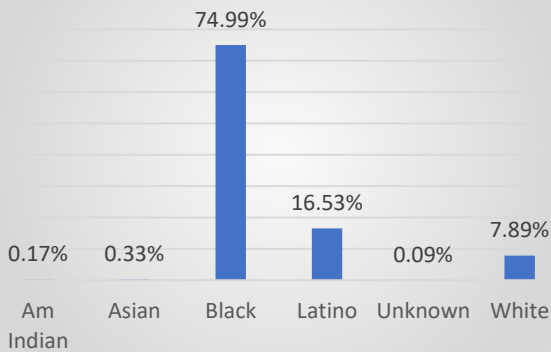

Sheriff's Daily Report

5/28/2021

Under the Custody of the Sheriff	
Total Male and Female	9,295
Jail Population	5,784
Community Corrections	3,511

Jail Population - Behind the Walls

Behind the Walls: Detainees that are physically housed under the Sheriff's custody 24 hours a day/7 days a week. This includes all populations listed on this chart - Divisional populations male & female, Outside Counties, Hospital, PRC, Women's Residential, & VRIC. Detainees in court-ordered treatment programs (PRC, Women's Residential, VRIC) are housed at CCDOC 24 hours a day/7 days week.

Sheriff's Daily Report

5/28/2021

CCSO Population Demographics

In Confinement

Gender Distribution

Race Distribution

Age Distribution

Community Corrections

Gender Distribution

Race Distribution

Age Distribution