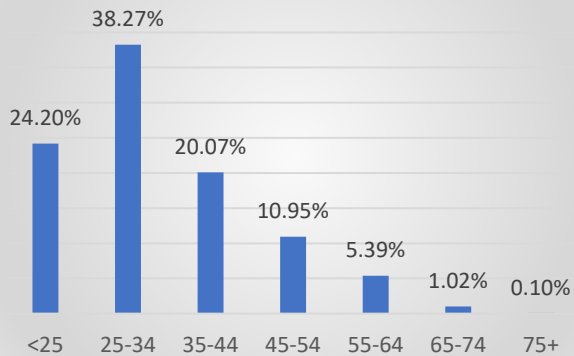

Sheriff's Daily Report

5/28/2021

Under the Custody of the Sheriff	
Total Male and Female	9,295
Jail Population	5,784
Community Corrections	3,511

Jail Population - Behind the Walls

Behind the Walls: Detainees that are physically housed under the Sheriff's custody 24 hours a day/7 days a week. This includes all populations listed on this chart - Divisional populations male & female, Outside Counties, Hospital, PRC, Women's Residential, & VRIC. Detainees in court-ordered treatment programs (PRC, Women's Residential, VRIC) are housed at CCDOC 24 hours a day/7 days week.

Sheriff's Daily Report

5/28/2021

CCSO Population Demographics

In Confinement

Gender Distribution

Race Distribution

Age Distribution

Community Corrections

Gender Distribution

Race Distribution

Age Distribution