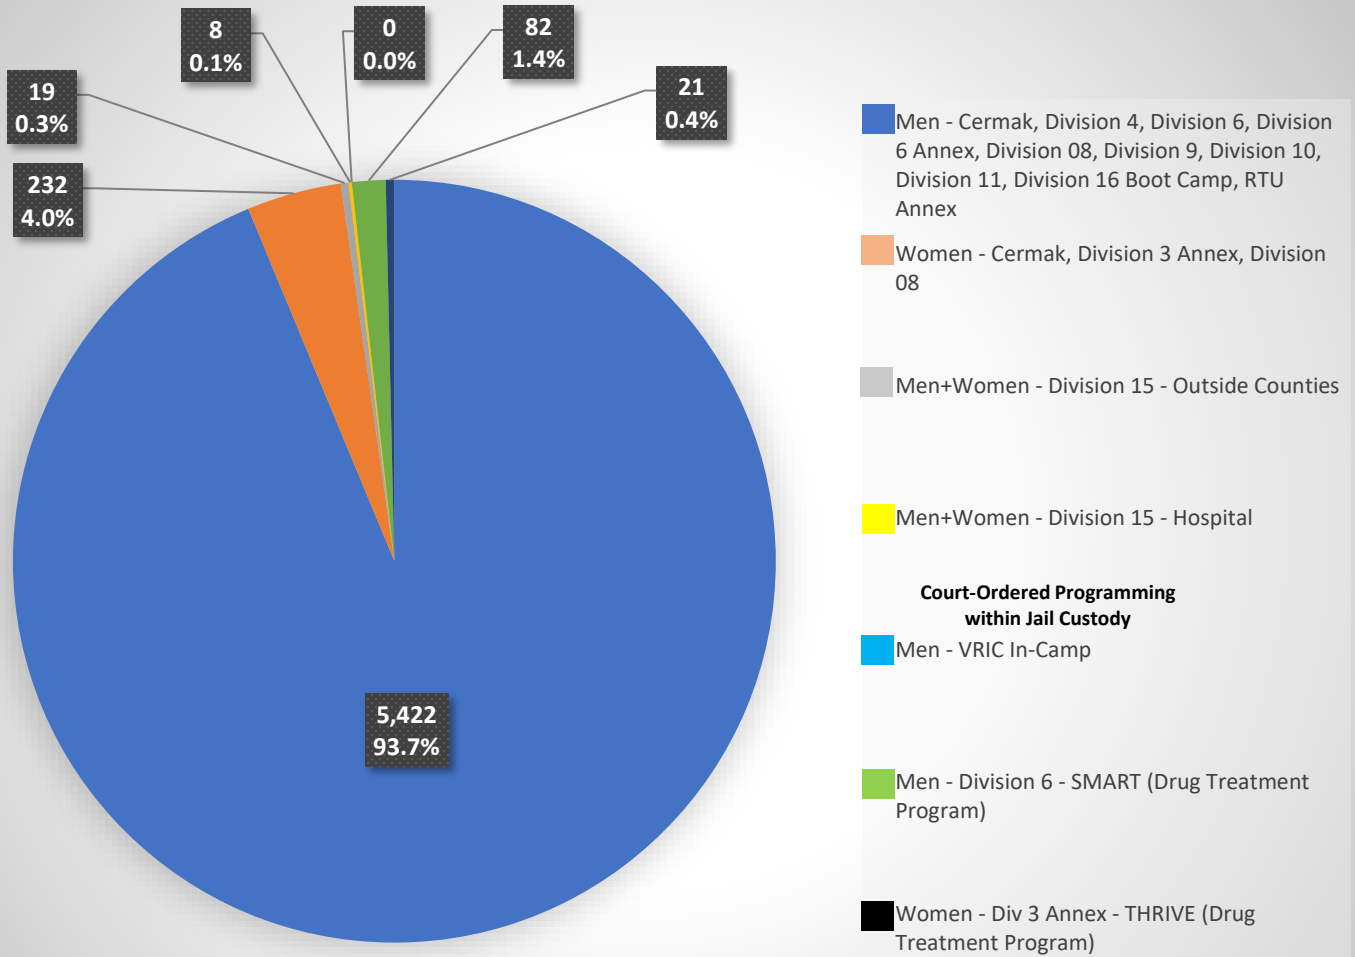

Sheriff's Daily Report

5/28/2021

Under the Custody of the Sheriff	
Total Male and Female	9,295
Jail Population	5,784
Community Corrections	3,511

Jail Population - Behind the Walls

Behind the Walls: Detainees that are physically housed under the Sheriff's custody 24 hours a day/7 days a week. This includes all populations listed on this chart - Divisional populations male & female, Outside Counties, Hospital, PRC, Women's Residential, & VRIC. Detainees in court-ordered treatment programs (PRC, Women's Residential, VRIC) are housed at CCDOC 24 hours a day/7 days week.

Sheriff's Daily Report

5/28/2021

CCSO Population Demographics

In Confinement

Gender Distribution

Race Distribution

Age Distribution

Community Corrections

Gender Distribution

Race Distribution

Age Distribution