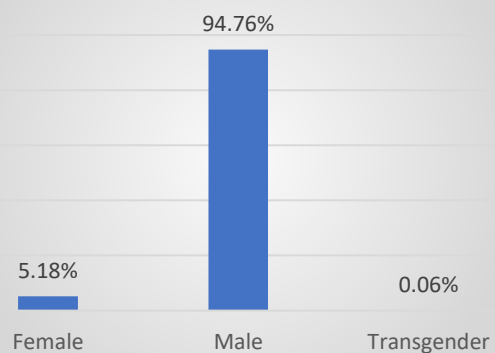

Sheriff's Daily Report

5/28/2021

Under the Custody of the Sheriff	
Total Male and Female	9,295
Jail Population	5,784
Community Corrections	3,511

Jail Population - Behind the Walls

Behind the Walls: Detainees that are physically housed under the Sheriff's custody 24 hours a day/7 days a week. This includes all populations listed on this chart - Divisional populations male & female, Outside Counties, Hospital, PRC, Women's Residential, & VRIC. Detainees in court-ordered treatment programs (PRC, Women's Residential, VRIC) are housed at CCDOC 24 hours a day/7 days week.

Sheriff's Daily Report

5/28/2021

CCSO Population Demographics

In Confinement

Gender Distribution

Race Distribution

Age Distribution

Community Corrections

Gender Distribution

Race Distribution

Age Distribution