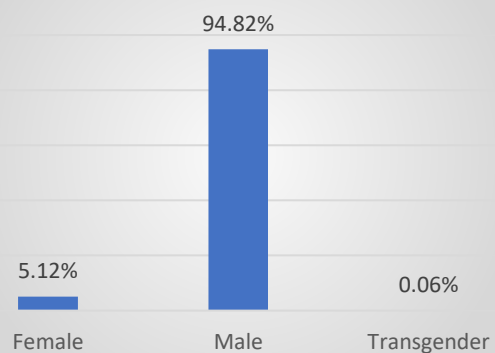

Jail Population - Behind the Walls

Behind the Walls: Detainees that are physically housed under the Sheriff's custody 24 hours a day/7 days a week. This includes all populations listed on this chart - Divisional populations male & female, Outside Counties, Hospital, PRC, Women's Residential, & VRIC. Detainees in court-ordered treatment programs (PRC, Women's Residential, VRIC) are housed at CCDOC 24 hours a day/7 days week.

Sheriff's Daily Report

5/27/2021

CCSO Population Demographics

In Confinement

Gender Distribution

Race Distribution

Age Distribution

Community Corrections

Gender Distribution

Race Distribution

Age Distribution