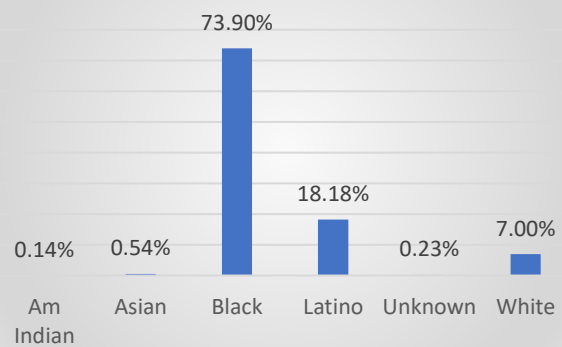

Jail Population - Behind the Walls

Behind the Walls: Detainees that are physically housed under the Sheriff's custody 24 hours a day/7 days a week. This includes all populations listed on this chart - Divisional populations male & female, Outside Counties, Hospital, PRC, Women's Residential, & VRIC. Detainees in court-ordered treatment programs (PRC, Women's Residential, VRIC) are housed at CCDOC 24 hours a day/7 days week.

Sheriff's Daily Report

5/27/2021

CCSO Population Demographics

In Confinement

Gender Distribution

Race Distribution

Age Distribution

Community Corrections

Gender Distribution

Race Distribution

Age Distribution