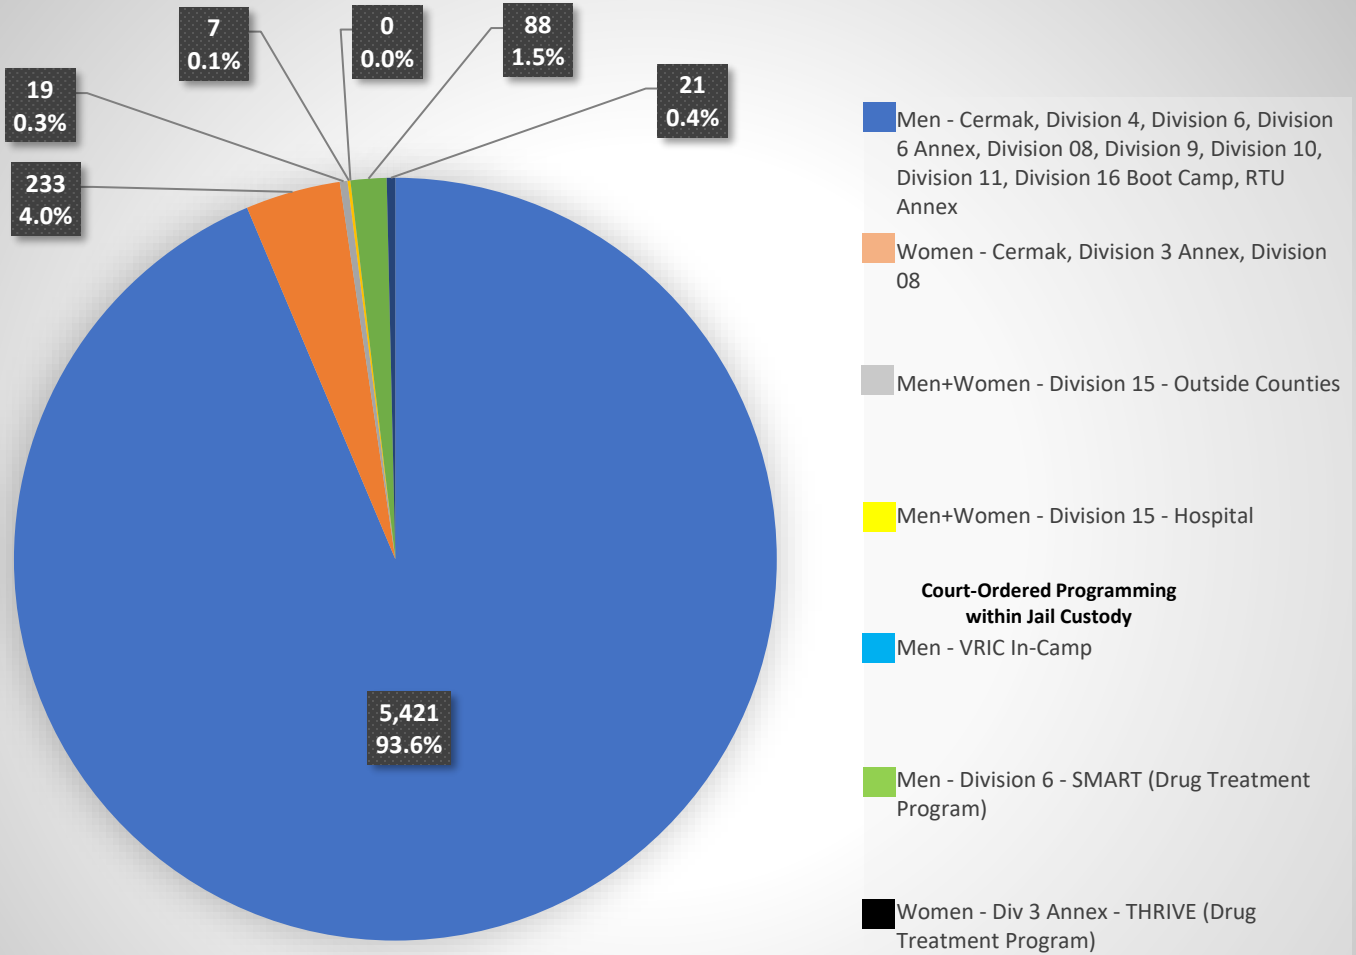

Sheriff's Daily Report

5/27/2021

| Under the Custody of the Sheriff | |
|----------------------------------|--------------|
| Total Male and Female | 9,305 |
| Jail Population | 5,789 |
| Community Corrections | 3,516 |

Jail Population - Behind the Walls

Behind the Walls: Detainees that are physically housed under the Sheriff's custody 24 hours a day/7 days a week. This includes all populations listed on this chart - Divisional populations male & female, Outside Counties, Hospital, PRC, Women's Residential, & VRIC. Detainees in court-ordered treatment programs (PRC, Women's Residential, VRIC) are housed at CCDOC 24 hours a day/7 days week.

Gender Distribution

Race Distribution

Age Distribution