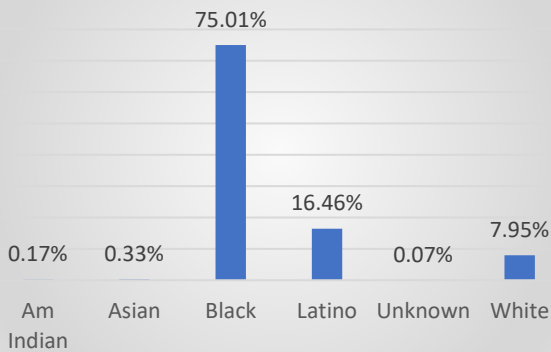

Jail Population - Behind the Walls

Behind the Walls: Detainees that are physically housed under the Sheriff's custody 24 hours a day/7 days a week. This includes all populations listed on this chart - Divisional populations male & female, Outside Counties, Hospital, PRC, Women's Residential, & VRIC. Detainees in court-ordered treatment programs (PRC, Women's Residential, VRIC) are housed at CCDOC 24 hours a day/7 days week.

Sheriff's Daily Report

5/27/2021

CCSO Population Demographics

In Confinement

Gender Distribution

Race Distribution

Age Distribution

Community Corrections

Gender Distribution

Race Distribution

Age Distribution