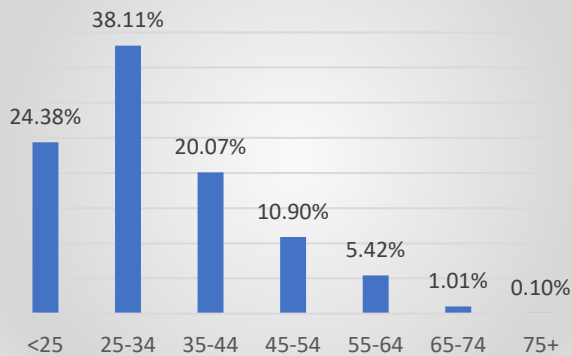

Jail Population - Behind the Walls

Behind the Walls: Detainees that are physically housed under the Sheriff's custody 24 hours a day/7 days a week. This includes all populations listed on this chart - Divisional populations male & female, Outside Counties, Hospital, PRC, Women's Residential, & VRIC. Detainees in court-ordered treatment programs (PRC, Women's Residential, VRIC) are housed at CCDOC 24 hours a day/7 days week.

Sheriff's Daily Report

5/27/2021

CCSO Population Demographics

In Confinement

Gender Distribution

Race Distribution

Age Distribution

Community Corrections

Gender Distribution

Race Distribution

Age Distribution