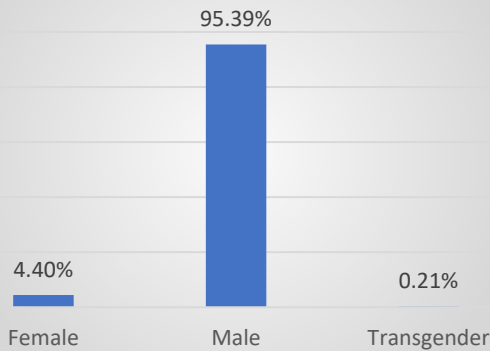

Sheriff's Daily Report

5/27/2021

CCSO Population Demographics

In Confinement

Gender Distribution