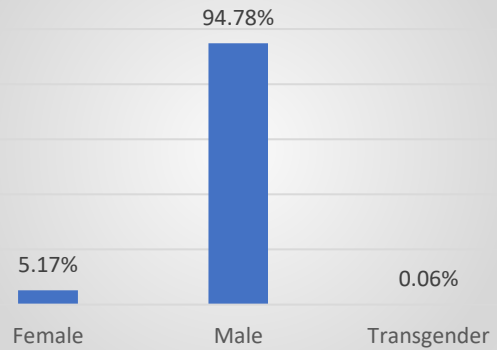

Sheriff's Daily Report

5/26/2021

Under the Custody of the Sheriff	
Total Male and Female	9,333
Jail Population	5,811
Community Corrections	3,522

Jail Population - Behind the Walls

Behind the Walls: Detainees that are physically housed under the Sheriff's custody 24 hours a day/7 days a week. This includes all populations listed on this chart - Divisional populations male & female, Outside Counties, Hospital, PRC, Women's Residential, & VRIC. Detainees in court-ordered treatment programs (PRC, Women's Residential, VRIC) are housed at CCDOC 24 hours a day/7 days week.

Sheriff's Daily Report

5/26/2021

CCSO Population Demographics

In Confinement

Gender Distribution

Race Distribution

Age Distribution

Community Corrections

Gender Distribution

Race Distribution

Age Distribution