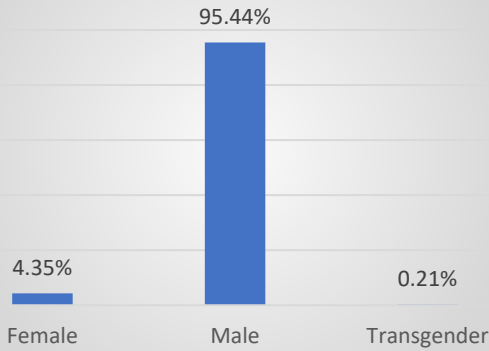

Sheriff's Daily Report

5/26/2021

CCSO Population Demographics

In Confinement

Gender Distribution