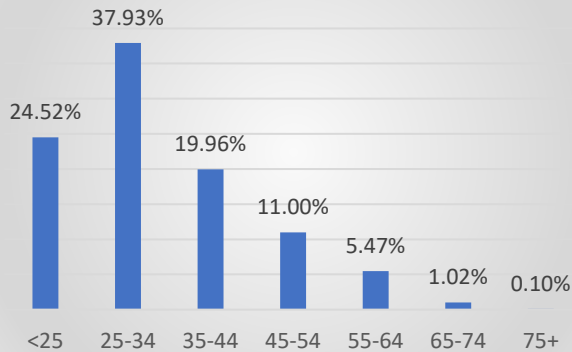

Sheriff's Daily Report

5/26/2021

Under the Custody of the Sheriff	
Total Male and Female	9,333
Jail Population	5,811
Community Corrections	3,522

Jail Population - Behind the Walls

Behind the Walls: Detainees that are physically housed under the Sheriff's custody 24 hours a day/7 days a week. This includes all populations listed on this chart - Divisional populations male & female, Outside Counties, Hospital, PRC, Women's Residential, & VRIC. Detainees in court-ordered treatment programs (PRC, Women's Residential, VRIC) are housed at CCDOC 24 hours a day/7 days week.

Sheriff's Daily Report

5/26/2021

CCSO Population Demographics

In Confinement

Gender Distribution

Race Distribution

Age Distribution

Community Corrections

Gender Distribution

Race Distribution

Age Distribution