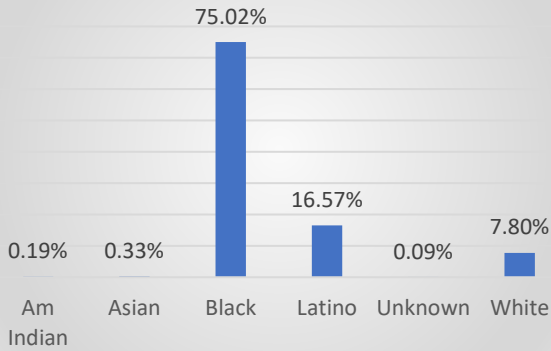

Sheriff's Daily Report

5/26/2021

Under the Custody of the Sheriff	
Total Male and Female	9,333
Jail Population	5,811
Community Corrections	3,522

Jail Population - Behind the Walls

Behind the Walls: Detainees that are physically housed under the Sheriff's custody 24 hours a day/7 days a week. This includes all populations listed on this chart - Divisional populations male & female, Outside Counties, Hospital, PRC, Women's Residential, & VRIC. Detainees in court-ordered treatment programs (PRC, Women's Residential, VRIC) are housed at CCDOC 24 hours a day/7 days week.

Sheriff's Daily Report

5/26/2021

CCSO Population Demographics

In Confinement

Gender Distribution

Race Distribution

Age Distribution

Community Corrections

Gender Distribution

Race Distribution

Age Distribution