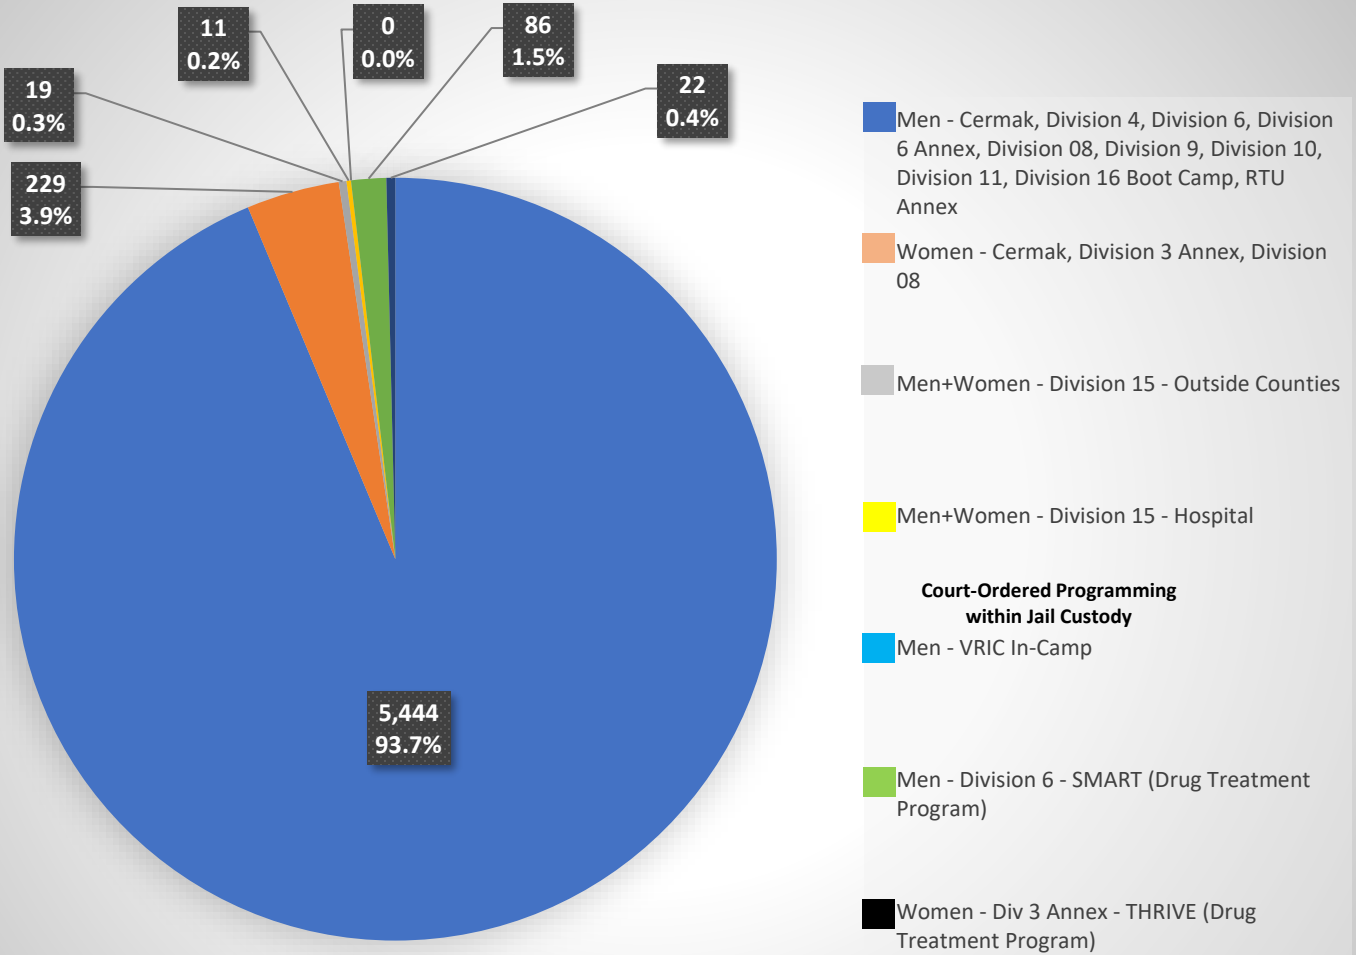

Sheriff's Daily Report

5/26/2021

Under the Custody of the Sheriff	
Total Male and Female	9,333
Jail Population	5,811
Community Corrections	3,522

Jail Population - Behind the Walls

Behind the Walls: Detainees that are physically housed under the Sheriff's custody 24 hours a day/7 days a week. This includes all populations listed on this chart - Divisional populations male & female, Outside Counties, Hospital, PRC, Women's Residential, & VRIC. Detainees in court-ordered treatment programs (PRC, Women's Residential, VRIC) are housed at CCDOC 24 hours a day/7 days week.

Sheriff's Daily Report

5/26/2021

CCSO Population Demographics

In Confinement

Gender Distribution

Race Distribution

Age Distribution

Community Corrections

Gender Distribution

Race Distribution

Age Distribution