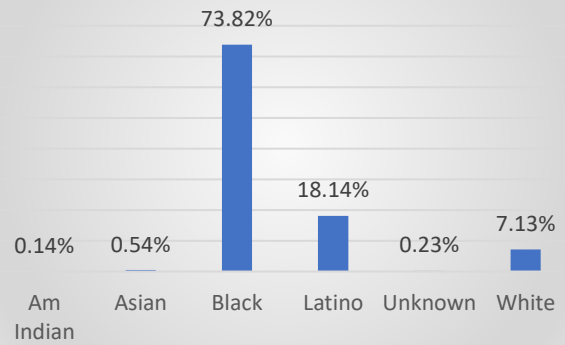

Sheriff's Daily Report

5/26/2021

Under the Custody of the Sheriff	
Total Male and Female	9,333
Jail Population	5,811
Community Corrections	3,522

Jail Population - Behind the Walls

Behind the Walls: Detainees that are physically housed under the Sheriff's custody 24 hours a day/7 days a week. This includes all populations listed on this chart - Divisional populations male & female, Outside Counties, Hospital, PRC, Women's Residential, & VRIC. Detainees in court-ordered treatment programs (PRC, Women's Residential, VRIC) are housed at CCDOC 24 hours a day/7 days week.

Sheriff's Daily Report

5/26/2021

CCSO Population Demographics

In Confinement

Gender Distribution

Race Distribution

Age Distribution

Community Corrections

Gender Distribution

Race Distribution

Age Distribution