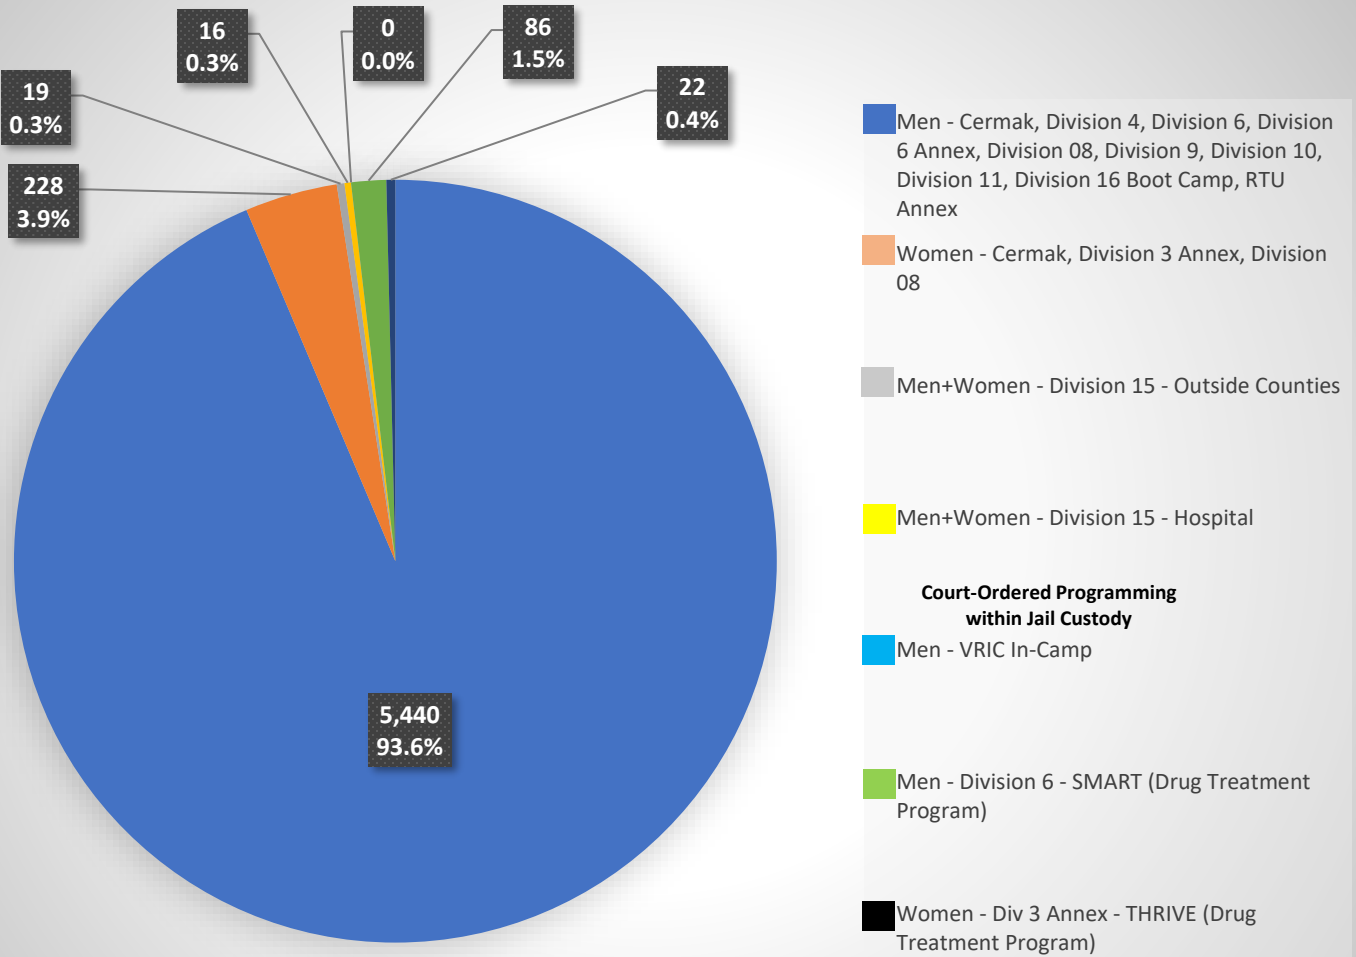

Sheriff's Daily Report

5/25/2021

Under the Custody of the Sheriff	
Total Male and Female	9,338
Jail Population	5,811
Community Corrections	3,527

Jail Population - Behind the Walls

Behind the Walls: Detainees that are physically housed under the Sheriff's custody 24 hours a day/7 days a week. This includes all populations listed on this chart - Divisional populations male & female, Outside Counties, Hospital, PRC, Women's Residential, & VRIC. Detainees in court-ordered treatment programs (PRC, Women's Residential, VRIC) are housed at CCDOC 24 hours a day/7 days week.

Sheriff's Daily Report

5/25/2021

CCSO Population Demographics

In Confinement

Community Corrections

Gender Distribution

Gender Distribution

Race Distribution

Race Distribution

Age Distribution

Age Distribution