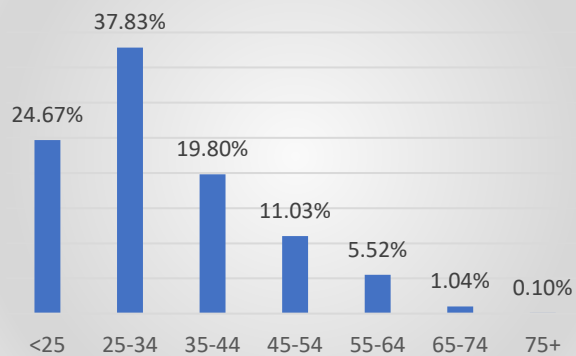

Sheriff's Daily Report

5/25/2021

Under the Custody of the Sheriff	
Total Male and Female	9,338
Jail Population	5,811
Community Corrections	3,527

Jail Population - Behind the Walls

Behind the Walls: Detainees that are physically housed under the Sheriff's custody 24 hours a day/7 days a week. This includes all populations listed on this chart - Divisional populations male & female, Outside Counties, Hospital, PRC, Women's Residential, & VRIC. Detainees in court-ordered treatment programs (PRC, Women's Residential, VRIC) are housed at CCDOC 24 hours a day/7 days week.

Sheriff's Daily Report

5/25/2021

CCSO Population Demographics

In Confinement

Community Corrections

Gender Distribution

Gender Distribution

Race Distribution

Race Distribution

Age Distribution

Age Distribution