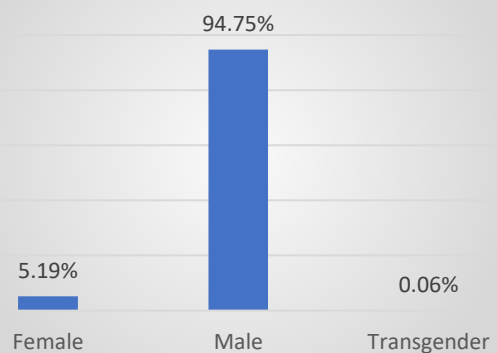

Sheriff's Daily Report

5/25/2021

Under the Custody of the Sheriff	
Total Male and Female	9,338
Jail Population	5,811
Community Corrections	3,527

Jail Population - Behind the Walls

Behind the Walls: Detainees that are physically housed under the Sheriff's custody 24 hours a day/7 days a week. This includes all populations listed on this chart - Divisional populations male & female, Outside Counties, Hospital, PRC, Women's Residential, & VRIC. Detainees in court-ordered treatment programs (PRC, Women's Residential, VRIC) are housed at CCDOC 24 hours a day/7 days week.

Sheriff's Daily Report

5/25/2021

CCSO Population Demographics

In Confinement

Community Corrections

Gender Distribution

Gender Distribution

Race Distribution

Race Distribution

Age Distribution

Age Distribution