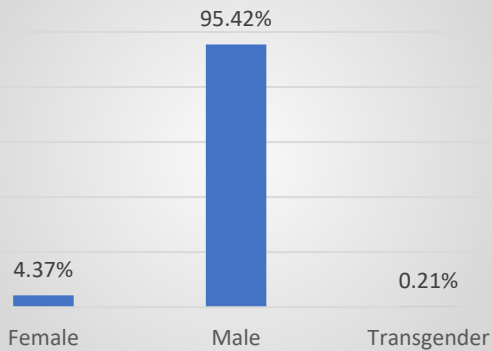

Sheriff's Daily Report

5/25/2021

Under the Custody of the Sheriff	
Total Male and Female	9,338
Jail Population	5,811
Community Corrections	3,527

Jail Population - Behind the Walls

Behind the Walls: Detainees that are physically housed under the Sheriff's custody 24 hours a day/7 days a week. This includes all populations listed on this chart - Divisional populations male & female, Outside Counties, Hospital, PRC, Women's Residential, & VRIC. Detainees in court-ordered treatment programs (PRC, Women's Residential, VRIC) are housed at CCDOC 24 hours a day/7 days week.

Sheriff's Daily Report

5/25/2021

CCSO Population Demographics

In Confinement

Community Corrections

Gender Distribution

Gender Distribution

Race Distribution

Race Distribution

Age Distribution

Age Distribution