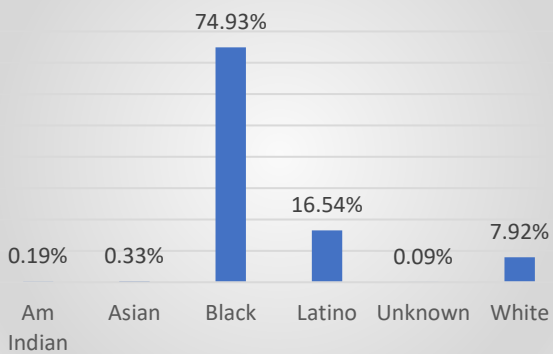

Sheriff's Daily Report

5/25/2021

Under the Custody of the Sheriff	
Total Male and Female	9,338
Jail Population	5,811
Community Corrections	3,527

Jail Population - Behind the Walls

Behind the Walls: Detainees that are physically housed under the Sheriff's custody 24 hours a day/7 days a week. This includes all populations listed on this chart - Divisional populations male & female, Outside Counties, Hospital, PRC, Women's Residential, & VRIC. Detainees in court-ordered treatment programs (PRC, Women's Residential, VRIC) are housed at CCDOC 24 hours a day/7 days week.

Sheriff's Daily Report

5/25/2021

CCSO Population Demographics

In Confinement

Community Corrections

Gender Distribution

Gender Distribution

Race Distribution

Race Distribution

Age Distribution

Age Distribution