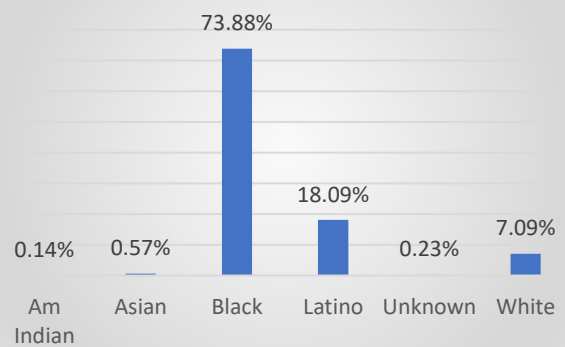

Sheriff's Daily Report

5/25/2021

Under the Custody of the Sheriff	
Total Male and Female	9,338
Jail Population	5,811
Community Corrections	3,527

Jail Population - Behind the Walls

Behind the Walls: Detainees that are physically housed under the Sheriff's custody 24 hours a day/7 days a week. This includes all populations listed on this chart - Divisional populations male & female, Outside Counties, Hospital, PRC, Women's Residential, & VRIC. Detainees in court-ordered treatment programs (PRC, Women's Residential, VRIC) are housed at CCDOC 24 hours a day/7 days week.

Sheriff's Daily Report

5/25/2021

CCSO Population Demographics

In Confinement

Community Corrections

Gender Distribution

Gender Distribution

Race Distribution

Race Distribution

Age Distribution

Age Distribution