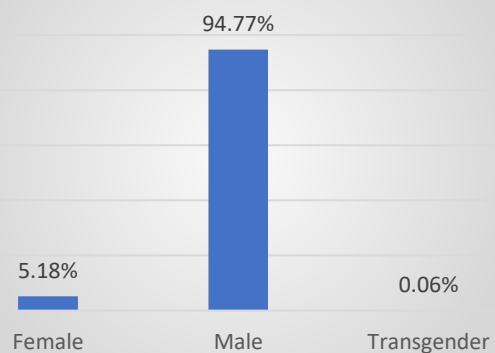

Sheriff's Daily Report

5/24/2021

Under the Custody of the Sheriff	
Total Male and Female	9,322
Jail Population	5,784
Community Corrections	3,538

Jail Population - Behind the Walls

Behind the Walls: Detainees that are physically housed under the Sheriff's custody 24 hours a day/7 days a week. This includes all populations listed on this chart - Divisional populations male & female, Outside Counties, Hospital, PRC, Women's Residential, & VRIC. Detainees in court-ordered treatment programs (PRC, Women's Residential, VRIC) are housed at CCDOC 24 hours a day/7 days week.

Sheriff's Daily Report

5/24/2021

CCSO Population Demographics

In Confinement

Gender Distribution

Race Distribution

Age Distribution

Community Corrections

Gender Distribution

Race Distribution

Age Distribution