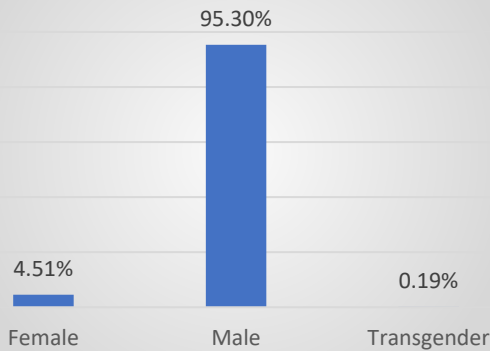

Sheriff's Daily Report

5/24/2021

CCSO Population Demographics

In Confinement

Gender Distribution