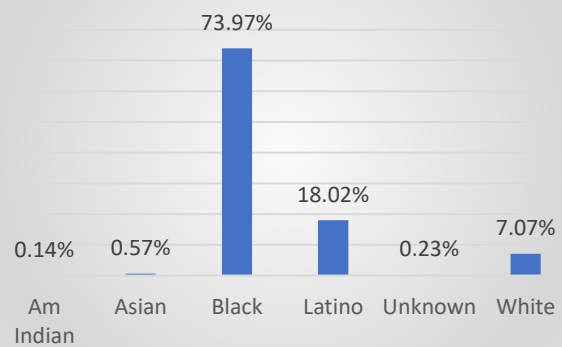

Sheriff's Daily Report

5/24/2021

Under the Custody of the Sheriff	
Total Male and Female	9,322
Jail Population	5,784
Community Corrections	3,538

Jail Population - Behind the Walls

Behind the Walls: Detainees that are physically housed under the Sheriff's custody 24 hours a day/7 days a week. This includes all populations listed on this chart - Divisional populations male & female, Outside Counties, Hospital, PRC, Women's Residential, & VRIC. Detainees in court-ordered treatment programs (PRC, Women's Residential, VRIC) are housed at CCDOC 24 hours a day/7 days week.

Sheriff's Daily Report

5/24/2021

CCSO Population Demographics

In Confinement

Gender Distribution

Race Distribution

Age Distribution

Community Corrections

Gender Distribution

Race Distribution

Age Distribution