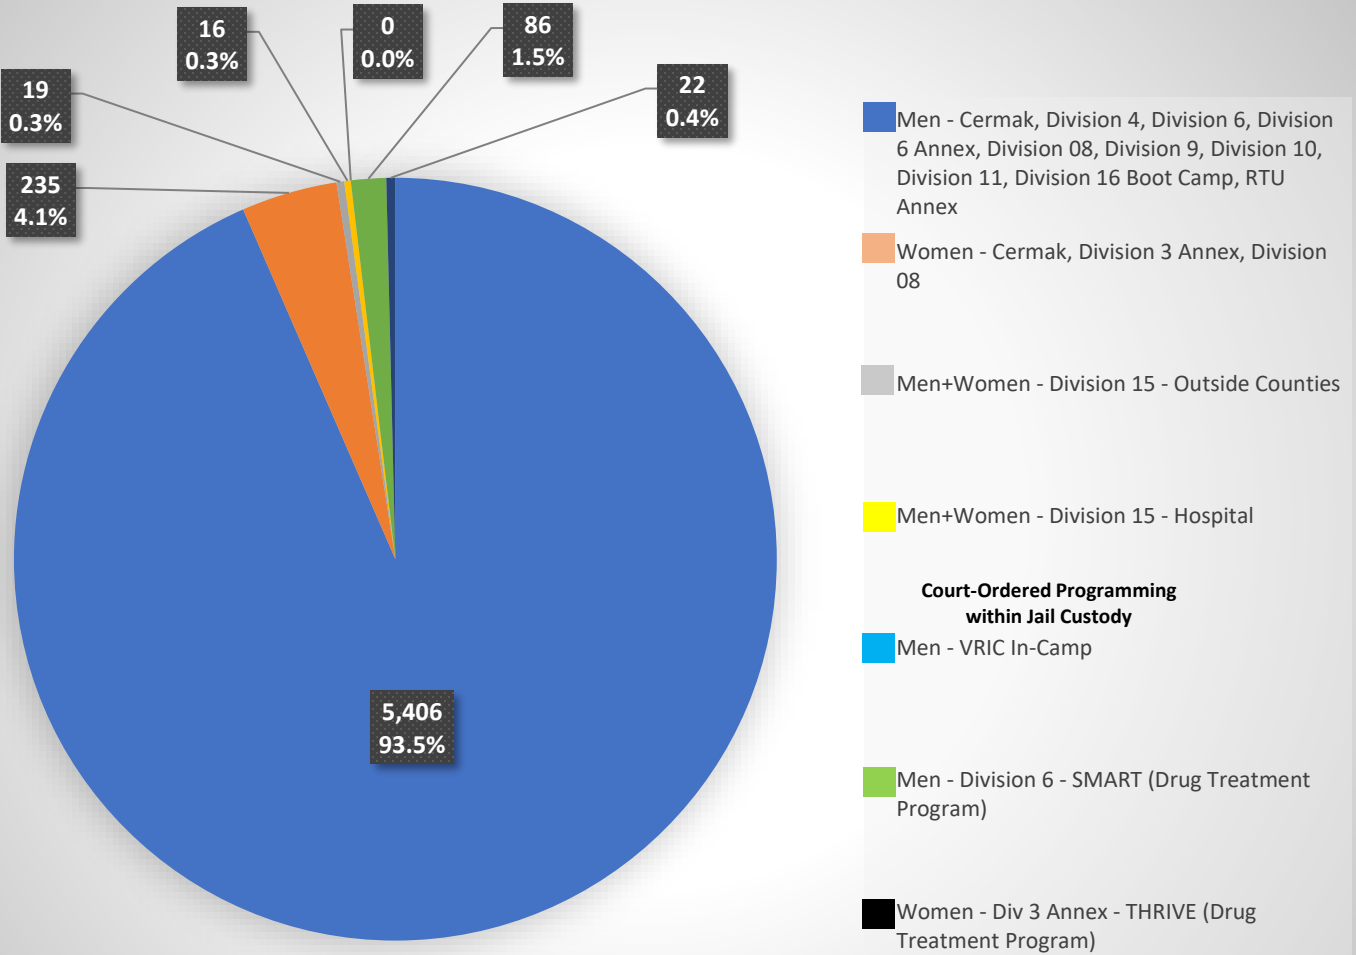

Sheriff's Daily Report

5/24/2021

Under the Custody of the Sheriff	
Total Male and Female	9,322
Jail Population	5,784
Community Corrections	3,538

Jail Population - Behind the Walls

Behind the Walls: Detainees that are physically housed under the Sheriff's custody 24 hours a day/7 days a week. This includes all populations listed on this chart - Divisional populations male & female, Outside Counties, Hospital, PRC, Women's Residential, & VRIC. Detainees in court-ordered treatment programs (PRC, Women's Residential, VRIC) are housed at CCDOC 24 hours a day/7 days week.

Sheriff's Daily Report

5/24/2021

CCSO Population Demographics

In Confinement

Gender Distribution

Race Distribution

Age Distribution

Community Corrections

Gender Distribution

Race Distribution

Age Distribution