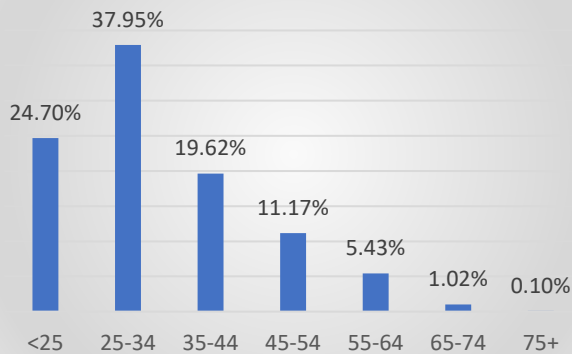

Sheriff's Daily Report

5/24/2021

Under the Custody of the Sheriff	
Total Male and Female	9,322
Jail Population	5,784
Community Corrections	3,538

Jail Population - Behind the Walls

Behind the Walls: Detainees that are physically housed under the Sheriff's custody 24 hours a day/7 days a week. This includes all populations listed on this chart - Divisional populations male & female, Outside Counties, Hospital, PRC, Women's Residential, & VRIC. Detainees in court-ordered treatment programs (PRC, Women's Residential, VRIC) are housed at CCDOC 24 hours a day/7 days week.

Sheriff's Daily Report

5/24/2021

CCSO Population Demographics

In Confinement

Gender Distribution

Race Distribution

Age Distribution

Community Corrections

Gender Distribution

Race Distribution

Age Distribution