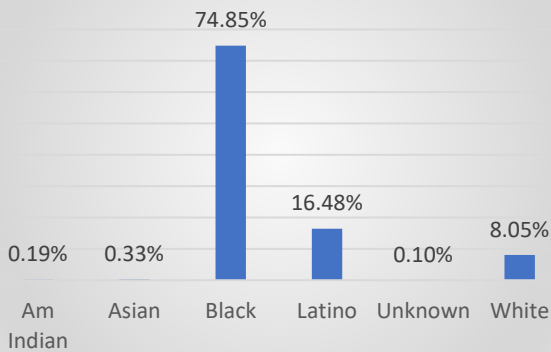

Sheriff's Daily Report

5/24/2021

Under the Custody of the Sheriff	
Total Male and Female	9,322
Jail Population	5,784
Community Corrections	3,538

Jail Population - Behind the Walls

Behind the Walls: Detainees that are physically housed under the Sheriff's custody 24 hours a day/7 days a week. This includes all populations listed on this chart - Divisional populations male & female, Outside Counties, Hospital, PRC, Women's Residential, & VRIC. Detainees in court-ordered treatment programs (PRC, Women's Residential, VRIC) are housed at CCDOC 24 hours a day/7 days week.

Sheriff's Daily Report

5/24/2021

CCSO Population Demographics

In Confinement

Gender Distribution

Race Distribution

Age Distribution

Community Corrections

Gender Distribution

Race Distribution

Age Distribution