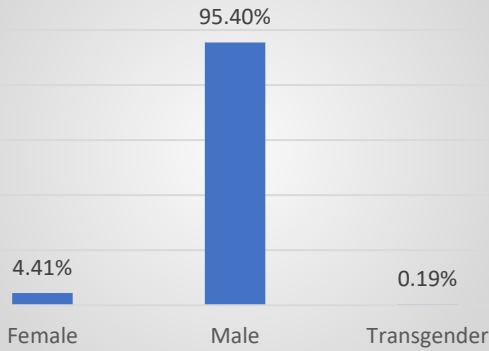

CCSO Population Demographics

In Confinement

Gender Distribution