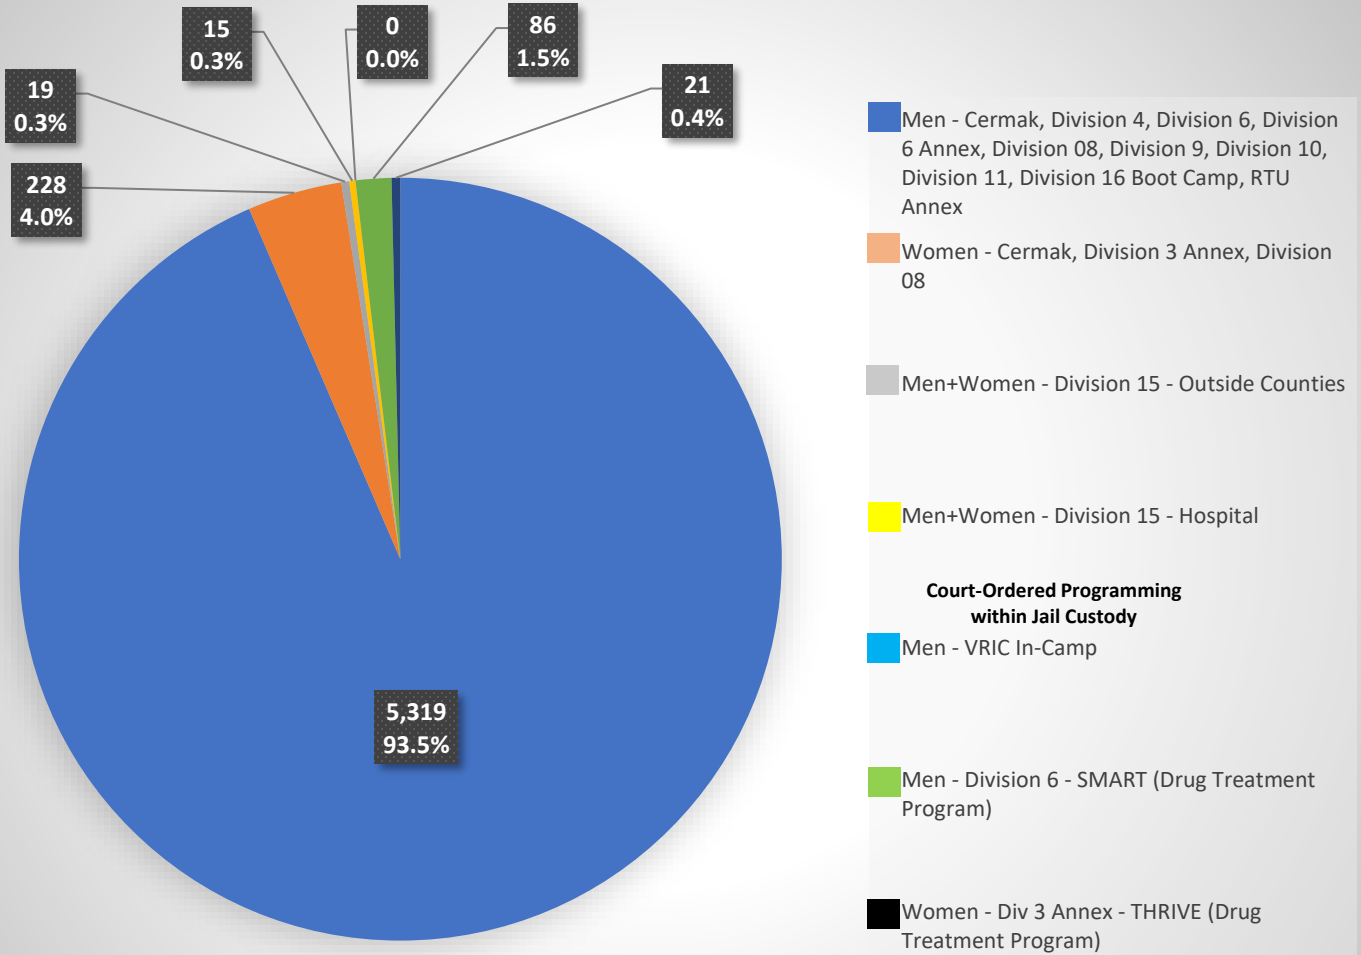

# Sheriff's Daily Report

5/22/2021

Under the Custody of the Sheriff	
<b>Total Male and Female</b>	<b>9,220</b>
Jail Population	5,688
Community Corrections	3,532

## Jail Population - Behind the Walls

Behind the Walls: Detainees that are physically housed under the Sheriff's custody 24 hours a day/7 days a week. This includes all populations listed on this chart - Divisional populations male & female, Outside Counties, Hospital, PRC, Women's Residential, & VRIC. Detainees in court-ordered treatment programs (PRC, Women's Residential, VRIC) are housed at CCDOC 24 hours a day/7 days week.

#### Race Distribution

#### Age Distribution