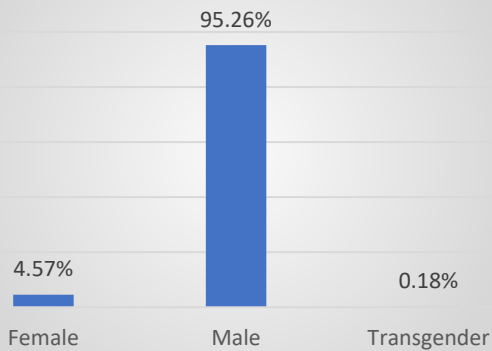

Sheriff's Daily Report

5/21/2021

CCSO Population Demographics

In Confinement

Gender Distribution