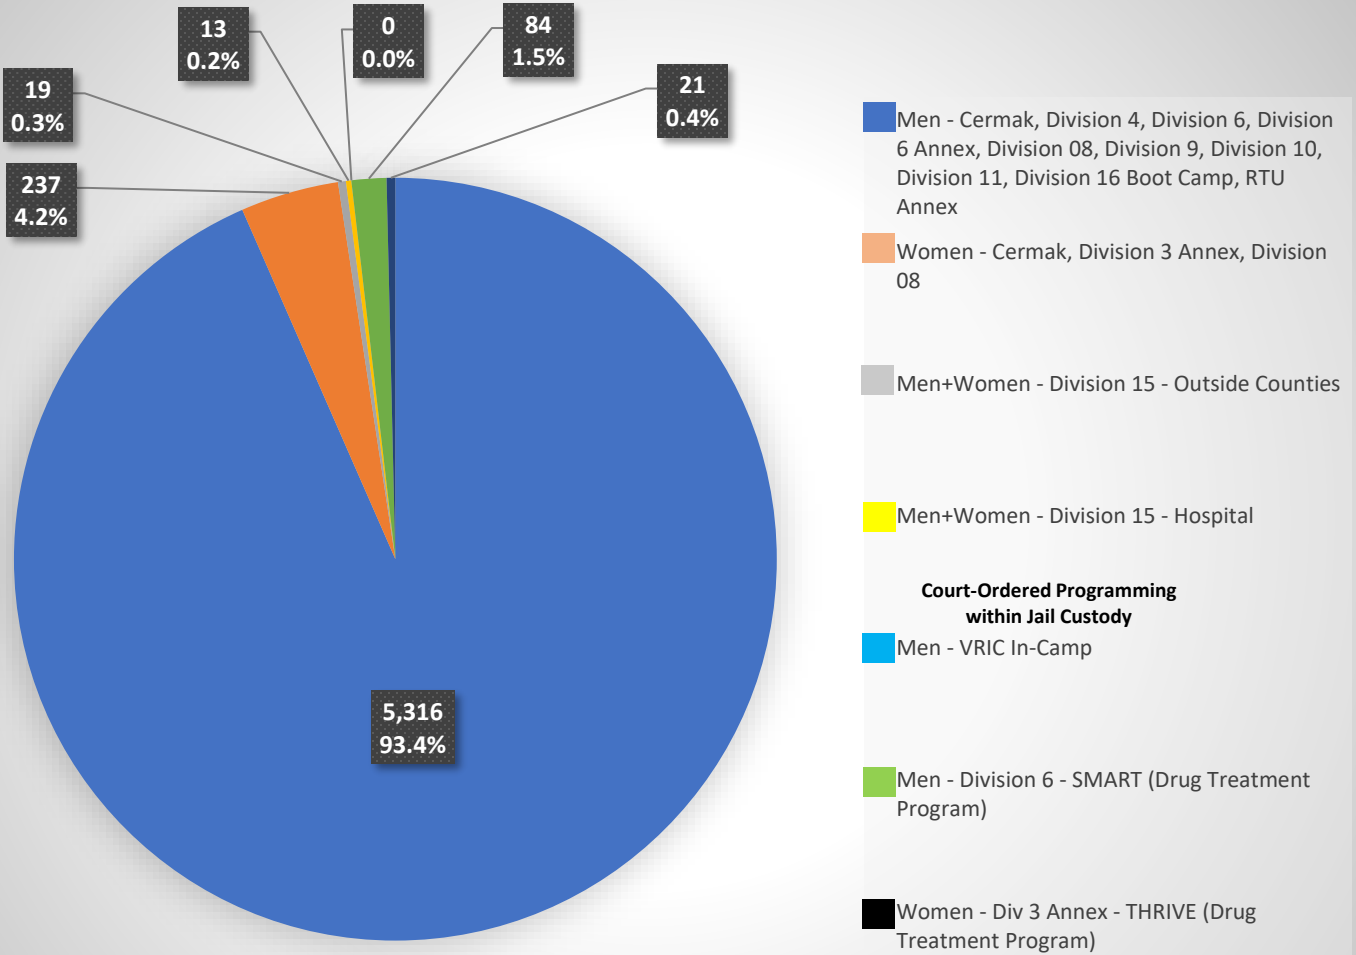

## 5/21/2021

Under the Custody of the Sheriff	
<b>Total Male and Female</b>	<b>9,225</b>
Jail Population	5,690
Community Corrections	3,535

### Jail Population - Behind the Walls

Behind the Walls: Detainees that are physically housed under the Sheriff's custody 24 hours a day/7 days a week. This includes all populations listed on this chart - Divisional populations male & female, Outside Counties, Hospital, PRC, Women's Residential, & VRIC. Detainees in court-ordered treatment programs (PRC, Women's Residential, VRIC) are housed at CCDOC 24 hours a day/7 days week.

#### Race Distribution

#### Age Distribution