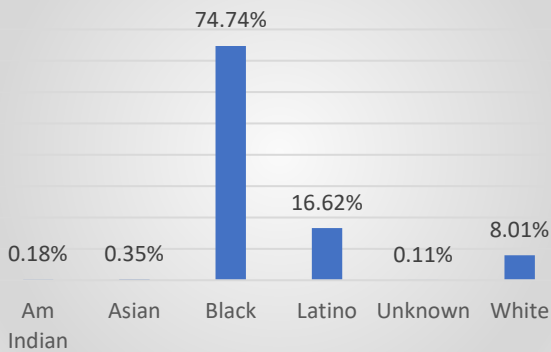

Sheriff's Daily Report

5/18/2021

Under the Custody of the Sheriff	
Total Male and Female	9,255
Jail Population	5,699
Community Corrections	3,556

Jail Population - Behind the Walls

Behind the Walls: Detainees that are physically housed under the Sheriff's custody 24 hours a day/7 days a week. This includes all populations listed on this chart - Divisional populations male & female, Outside Counties, Hospital, PRC, Women's Residential, & VRIC. Detainees in court-ordered treatment programs (PRC, Women's Residential, VRIC) are housed at CCDOC 24 hours a day/7 days week.

Sheriff's Daily Report

5/18/2021

CCSO Population Demographics

In Confinement

Community Corrections

Gender Distribution

Gender Distribution

Race Distribution

Race Distribution

Age Distribution

Age Distribution