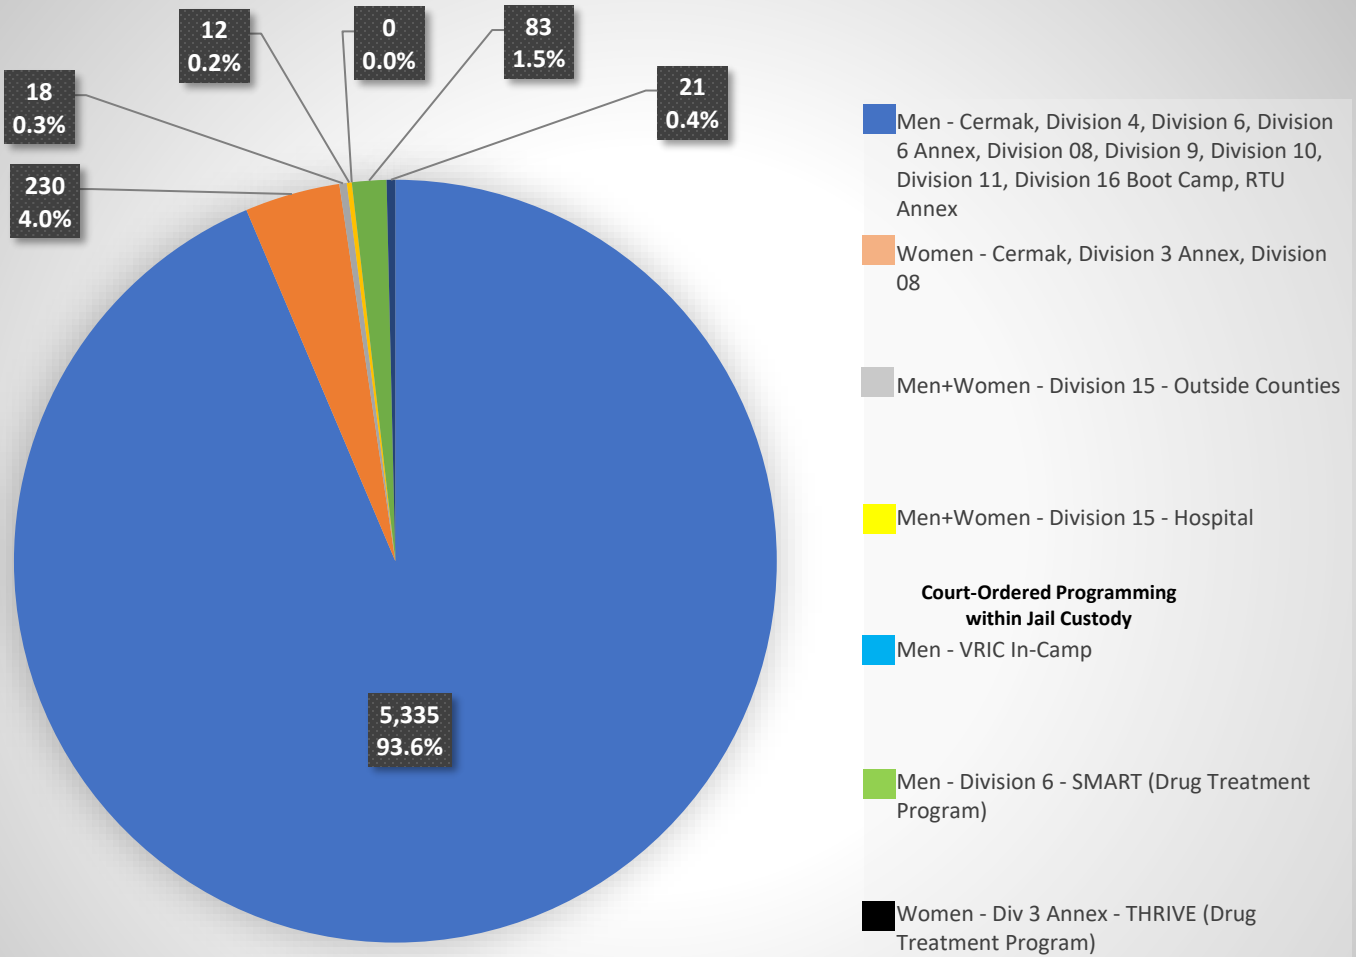

Sheriff's Daily Report

5/18/2021

Under the Custody of the Sheriff	
Total Male and Female	9,255
Jail Population	5,699
Community Corrections	3,556

Jail Population - Behind the Walls

Behind the Walls: Detainees that are physically housed under the Sheriff's custody 24 hours a day/7 days a week. This includes all populations listed on this chart - Divisional populations male & female, Outside Counties, Hospital, PRC, Women's Residential, & VRIC. Detainees in court-ordered treatment programs (PRC, Women's Residential, VRIC) are housed at CCDOC 24 hours a day/7 days week.

Sheriff's Daily Report

5/18/2021

CCSO Population Demographics

In Confinement

Community Corrections

Gender Distribution

Gender Distribution

Race Distribution

Race Distribution

Age Distribution

Age Distribution