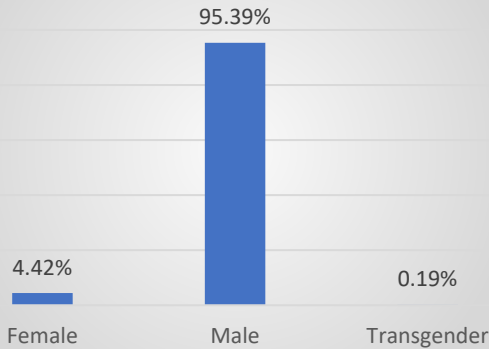

Sheriff's Daily Report

5/18/2021

Under the Custody of the Sheriff	
Total Male and Female	9,255
Jail Population	5,699
Community Corrections	3,556

Jail Population - Behind the Walls

Behind the Walls: Detainees that are physically housed under the Sheriff's custody 24 hours a day/7 days a week. This includes all populations listed on this chart - Divisional populations male & female, Outside Counties, Hospital, PRC, Women's Residential, & VRIC. Detainees in court-ordered treatment programs (PRC, Women's Residential, VRIC) are housed at CCDOC 24 hours a day/7 days week.

Sheriff's Daily Report

5/18/2021

CCSO Population Demographics

In Confinement

Community Corrections

Gender Distribution

Gender Distribution

Race Distribution

Race Distribution

Age Distribution

Age Distribution