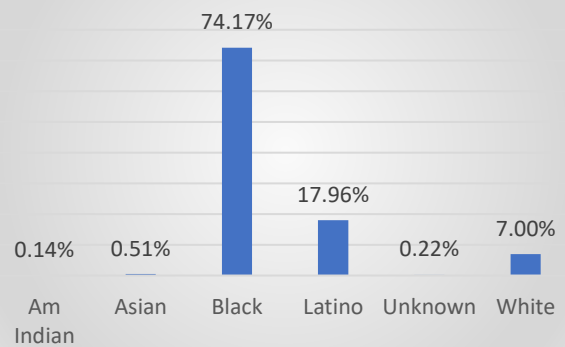

Sheriff's Daily Report

5/18/2021

Under the Custody of the Sheriff	
Total Male and Female	9,255
Jail Population	5,699
Community Corrections	3,556

Jail Population - Behind the Walls

Behind the Walls: Detainees that are physically housed under the Sheriff's custody 24 hours a day/7 days a week. This includes all populations listed on this chart - Divisional populations male & female, Outside Counties, Hospital, PRC, Women's Residential, & VRIC. Detainees in court-ordered treatment programs (PRC, Women's Residential, VRIC) are housed at CCDOC 24 hours a day/7 days week.

Sheriff's Daily Report

5/18/2021

CCSO Population Demographics

In Confinement

Community Corrections

Gender Distribution

Gender Distribution

Race Distribution

Race Distribution

Age Distribution

Age Distribution