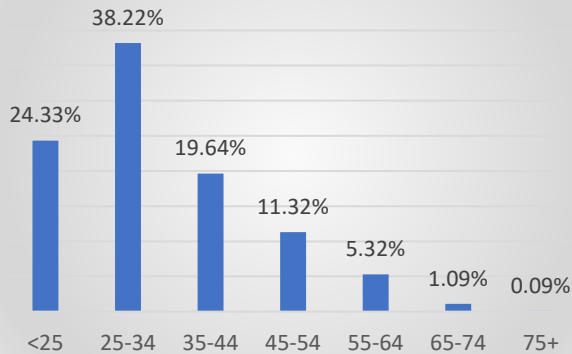

Sheriff's Daily Report

5/18/2021

Under the Custody of the Sheriff	
Total Male and Female	9,255
Jail Population	5,699
Community Corrections	3,556

Jail Population - Behind the Walls

Behind the Walls: Detainees that are physically housed under the Sheriff's custody 24 hours a day/7 days a week. This includes all populations listed on this chart - Divisional populations male & female, Outside Counties, Hospital, PRC, Women's Residential, & VRIC. Detainees in court-ordered treatment programs (PRC, Women's Residential, VRIC) are housed at CCDOC 24 hours a day/7 days week.

Sheriff's Daily Report

5/18/2021

CCSO Population Demographics

In Confinement

Community Corrections

Gender Distribution

Gender Distribution

Race Distribution

Race Distribution

Age Distribution

Age Distribution