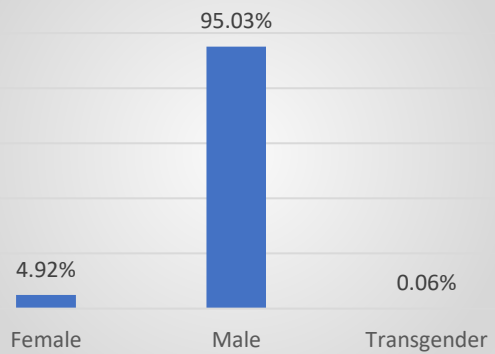

Sheriff's Daily Report

5/18/2021

Under the Custody of the Sheriff	
Total Male and Female	9,255
Jail Population	5,699
Community Corrections	3,556

Jail Population - Behind the Walls

Behind the Walls: Detainees that are physically housed under the Sheriff's custody 24 hours a day/7 days a week. This includes all populations listed on this chart - Divisional populations male & female, Outside Counties, Hospital, PRC, Women's Residential, & VRIC. Detainees in court-ordered treatment programs (PRC, Women's Residential, VRIC) are housed at CCDOC 24 hours a day/7 days week.

Sheriff's Daily Report

5/18/2021

CCSO Population Demographics

In Confinement

Community Corrections

Gender Distribution

Gender Distribution

Race Distribution

Race Distribution

Age Distribution

Age Distribution