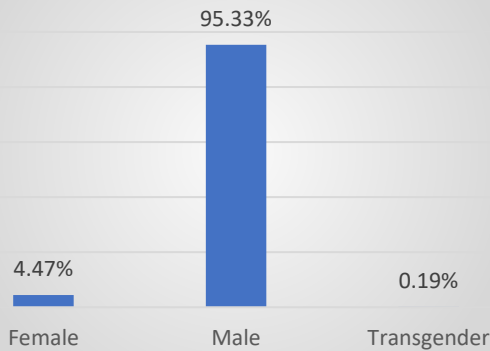

CCSO Population Demographics

In Confinement

Community Corrections

Gender Distribution