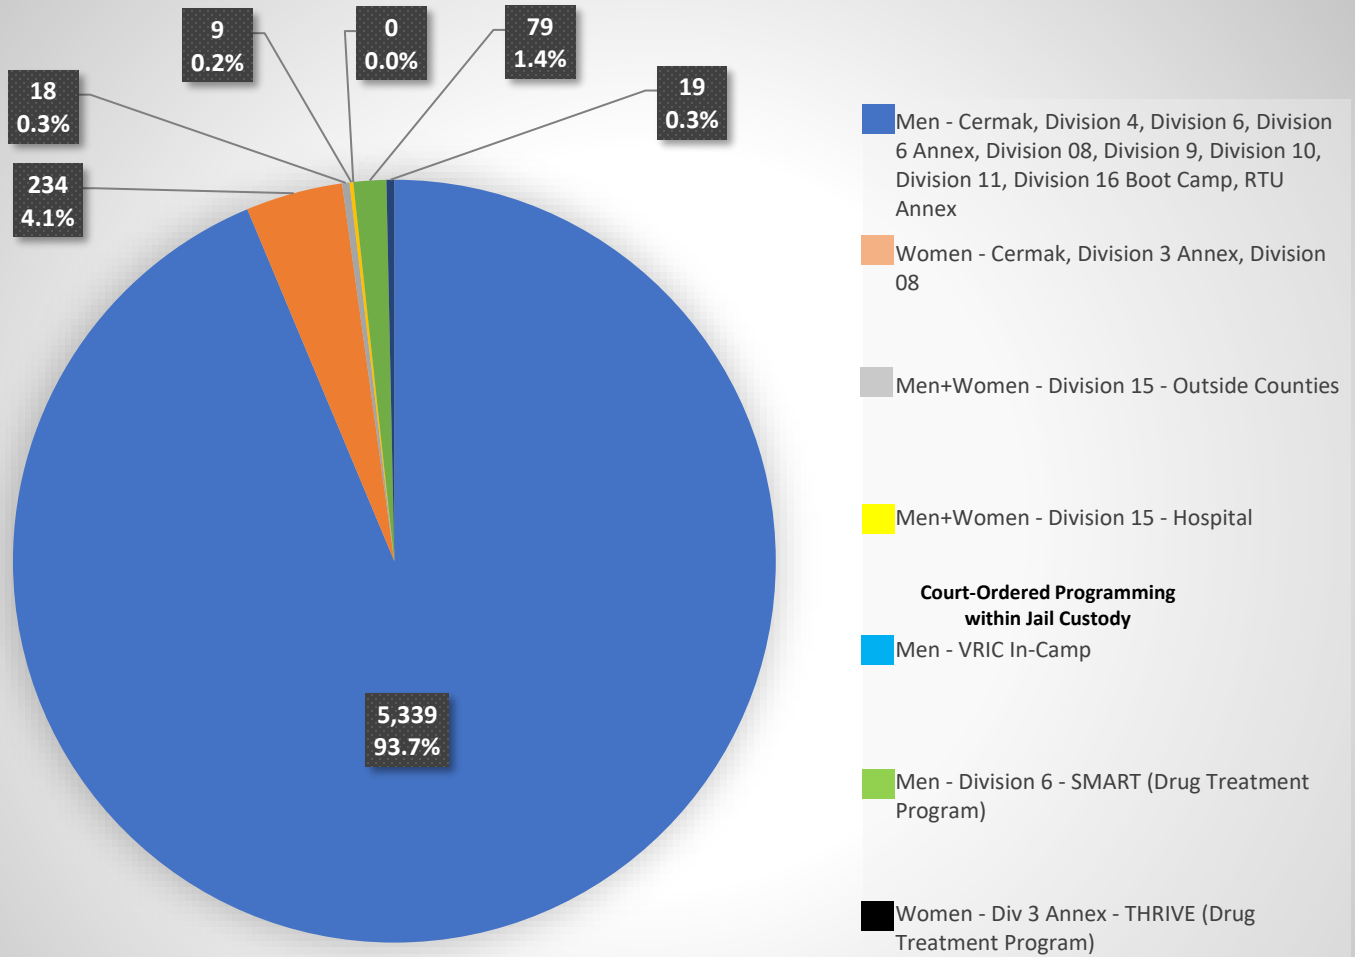

## 5/16/2021

Under the Custody of the Sheriff	
<b>Total Male and Female</b>	<b>9,246</b>
Jail Population	5,698
Community Corrections	3,548

### Jail Population - Behind the Walls

Behind the Walls: Detainees that are physically housed under the Sheriff's custody 24 hours a day/7 days a week. This includes all populations listed on this chart - Divisional populations male & female, Outside Counties, Hospital, PRC, Women's Residential, & VRIC. Detainees in court-ordered treatment programs (PRC, Women's Residential, VRIC) are housed at CCDOC 24 hours a day/7 days week.

##### Race Distribution

##### Age Distribution