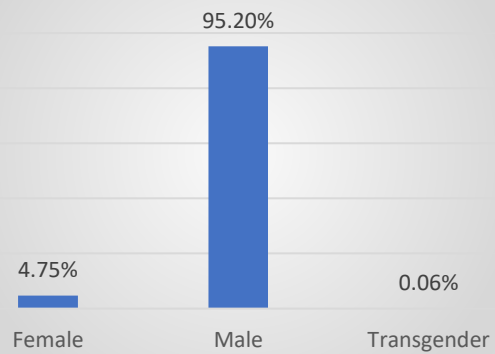

Sheriff's Daily Report

5/15/2021

Under the Custody of the Sheriff	
Total Male and Female	9,193
Jail Population	5,648
Community Corrections	3,545

Jail Population - Behind the Walls

Behind the Walls: Detainees that are physically housed under the Sheriff's custody 24 hours a day/7 days a week. This includes all populations listed on this chart - Divisional populations male & female, Outside Counties, Hospital, PRC, Women's Residential, & VRIC. Detainees in court-ordered treatment programs (PRC, Women's Residential, VRIC) are housed at CCDOC 24 hours a day/7 days week.

Sheriff's Daily Report

5/15/2021

CCSO Population Demographics

In Confinement

Gender Distribution

Race Distribution

Age Distribution

Community Corrections

Gender Distribution

Race Distribution

Age Distribution