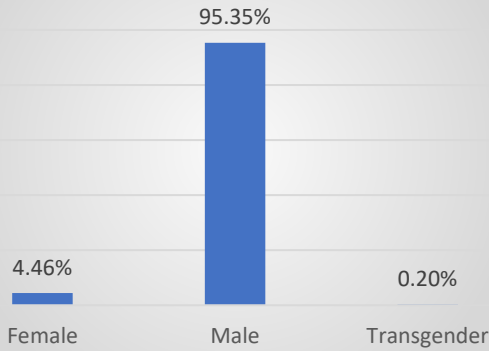

CCSO Population Demographics

In Confinement

Gender Distribution