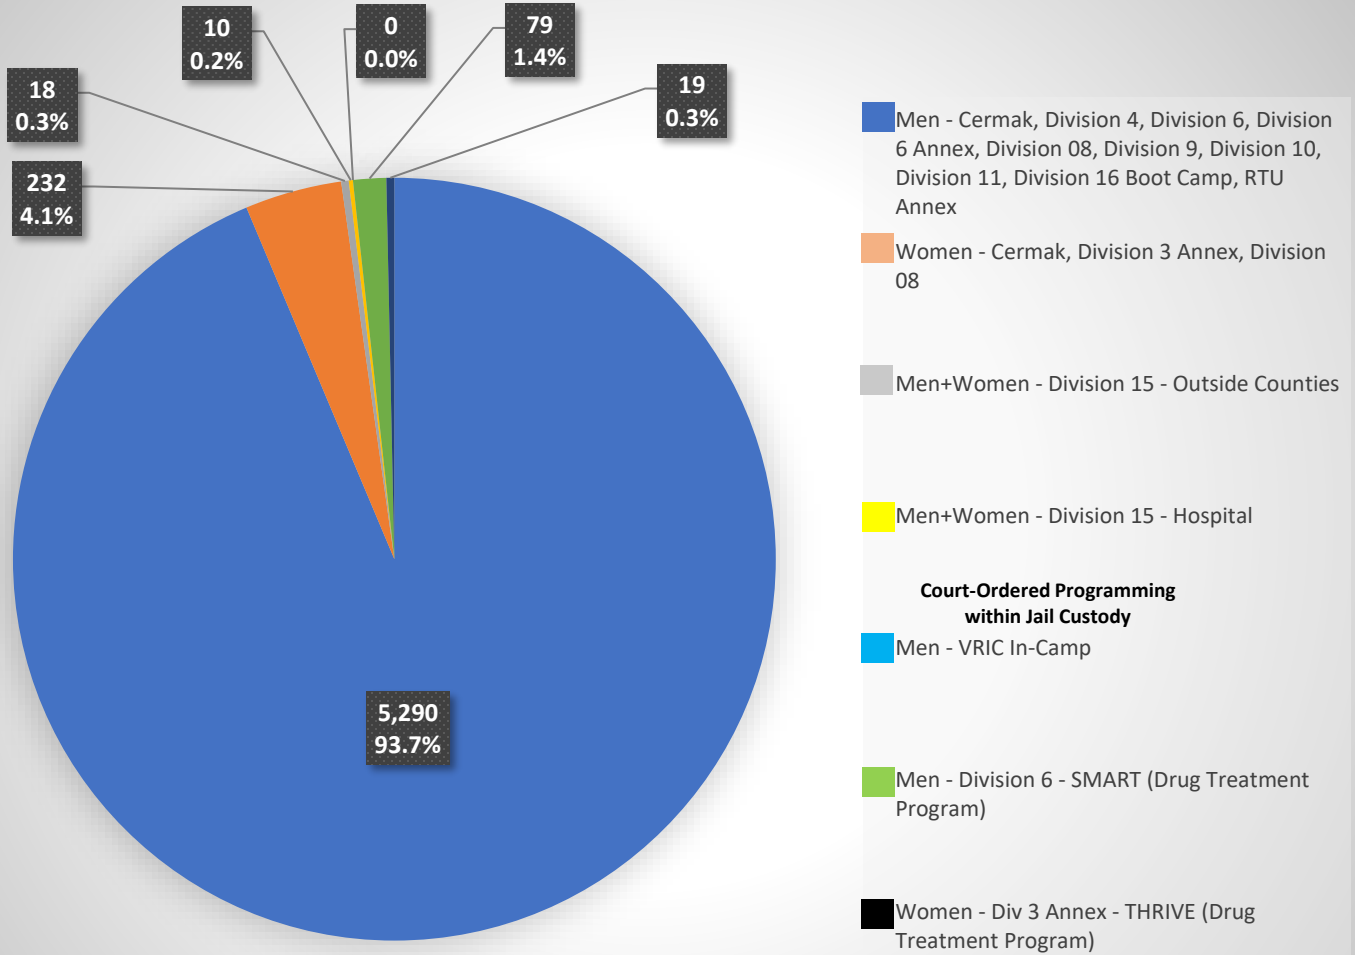

Sheriff's Daily Report

5/15/2021

Under the Custody of the Sheriff	
Total Male and Female	9,193
Jail Population	5,648
Community Corrections	3,545

Jail Population - Behind the Walls

Behind the Walls: Detainees that are physically housed under the Sheriff's custody 24 hours a day/7 days a week. This includes all populations listed on this chart - Divisional populations male & female, Outside Counties, Hospital, PRC, Women's Residential, & VRIC. Detainees in court-ordered treatment programs (PRC, Women's Residential, VRIC) are housed at CCDOC 24 hours a day/7 days week.

Sheriff's Daily Report

5/15/2021

CCSO Population Demographics

In Confinement

Gender Distribution

Race Distribution

Age Distribution

Community Corrections

Gender Distribution

Race Distribution

Age Distribution