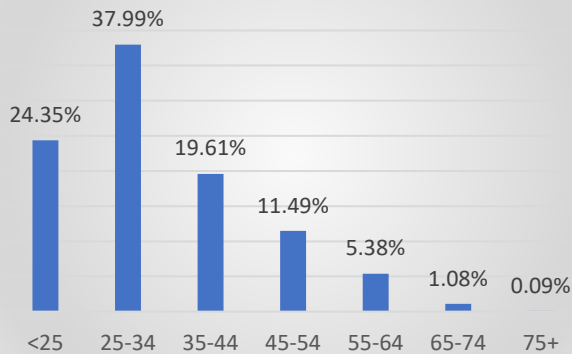

Sheriff's Daily Report

5/15/2021

Under the Custody of the Sheriff	
Total Male and Female	9,193
Jail Population	5,648
Community Corrections	3,545

Jail Population - Behind the Walls

Behind the Walls: Detainees that are physically housed under the Sheriff's custody 24 hours a day/7 days a week. This includes all populations listed on this chart - Divisional populations male & female, Outside Counties, Hospital, PRC, Women's Residential, & VRIC. Detainees in court-ordered treatment programs (PRC, Women's Residential, VRIC) are housed at CCDOC 24 hours a day/7 days week.

Sheriff's Daily Report

5/15/2021

CCSO Population Demographics

In Confinement

Gender Distribution

Race Distribution

Age Distribution

Community Corrections

Gender Distribution

Race Distribution

Age Distribution