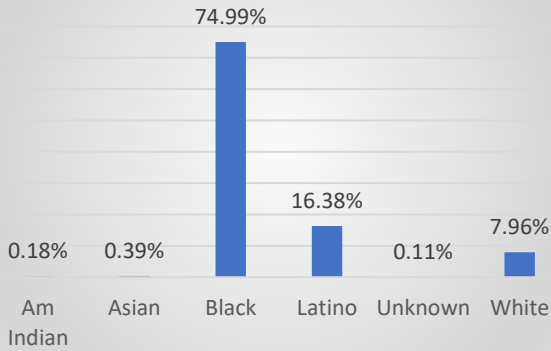

Sheriff's Daily Report

5/15/2021

Under the Custody of the Sheriff	
Total Male and Female	9,193
Jail Population	5,648
Community Corrections	3,545

Jail Population - Behind the Walls

Behind the Walls: Detainees that are physically housed under the Sheriff's custody 24 hours a day/7 days a week. This includes all populations listed on this chart - Divisional populations male & female, Outside Counties, Hospital, PRC, Women's Residential, & VRIC. Detainees in court-ordered treatment programs (PRC, Women's Residential, VRIC) are housed at CCDOC 24 hours a day/7 days week.

Sheriff's Daily Report

5/15/2021

CCSO Population Demographics

In Confinement

Gender Distribution

Race Distribution

Age Distribution

Community Corrections

Gender Distribution

Race Distribution

Age Distribution