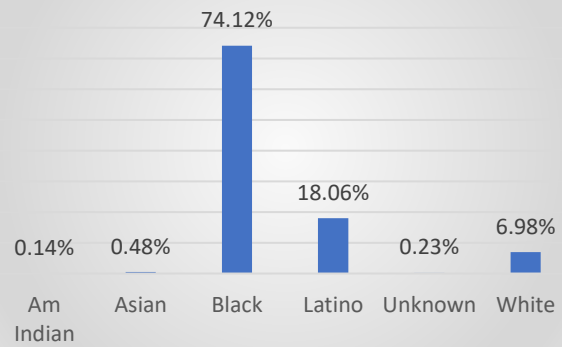

Sheriff's Daily Report

5/15/2021

Under the Custody of the Sheriff	
Total Male and Female	9,193
Jail Population	5,648
Community Corrections	3,545

Jail Population - Behind the Walls

Behind the Walls: Detainees that are physically housed under the Sheriff's custody 24 hours a day/7 days a week. This includes all populations listed on this chart - Divisional populations male & female, Outside Counties, Hospital, PRC, Women's Residential, & VRIC. Detainees in court-ordered treatment programs (PRC, Women's Residential, VRIC) are housed at CCDOC 24 hours a day/7 days week.

Sheriff's Daily Report

5/15/2021

CCSO Population Demographics

In Confinement

Gender Distribution

Race Distribution

Age Distribution

Community Corrections

Gender Distribution

Race Distribution

Age Distribution