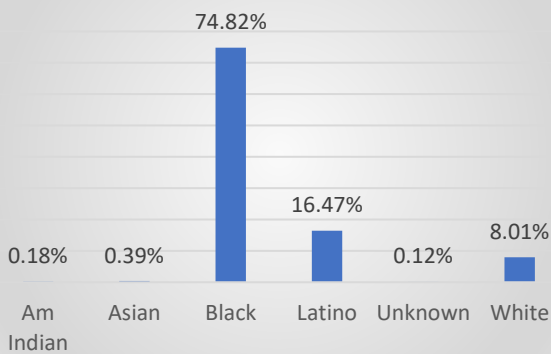

Sheriff's Daily Report

5/13/2021

Under the Custody of the Sheriff	
Total Male and Female	9,230
Jail Population	5,658
Community Corrections	3,572

Jail Population - Behind the Walls

Behind the Walls: Detainees that are physically housed under the Sheriff's custody 24 hours a day/7 days a week. This includes all populations listed on this chart - Divisional populations male & female, Outside Counties, Hospital, PRC, Women's Residential, & VRIC. Detainees in court-ordered treatment programs (PRC, Women's Residential, VRIC) are housed at CCDOC 24 hours a day/7 days week.

Sheriff's Daily Report

5/13/2021

CCSO Population Demographics

In Confinement

Community Corrections

Gender Distribution

Gender Distribution

Race Distribution

Race Distribution

Age Distribution

Age Distribution