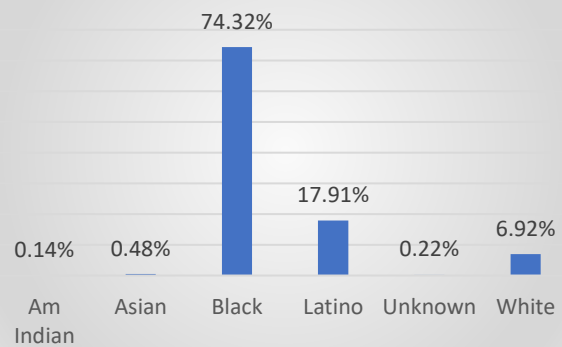

Sheriff's Daily Report

5/13/2021

Under the Custody of the Sheriff	
Total Male and Female	9,230
Jail Population	5,658
Community Corrections	3,572

Jail Population - Behind the Walls

Behind the Walls: Detainees that are physically housed under the Sheriff's custody 24 hours a day/7 days a week. This includes all populations listed on this chart - Divisional populations male & female, Outside Counties, Hospital, PRC, Women's Residential, & VRIC. Detainees in court-ordered treatment programs (PRC, Women's Residential, VRIC) are housed at CCDOC 24 hours a day/7 days week.

Sheriff's Daily Report

5/13/2021

CCSO Population Demographics

In Confinement

Community Corrections

Gender Distribution

Gender Distribution

Race Distribution

Race Distribution

Age Distribution

Age Distribution