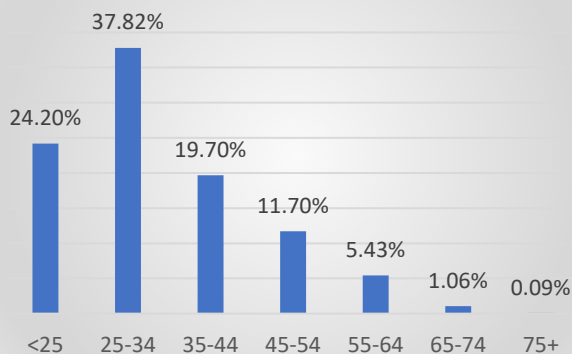

Sheriff's Daily Report

5/13/2021

Under the Custody of the Sheriff	
Total Male and Female	9,230
Jail Population	5,658
Community Corrections	3,572

Jail Population - Behind the Walls

Behind the Walls: Detainees that are physically housed under the Sheriff's custody 24 hours a day/7 days a week. This includes all populations listed on this chart - Divisional populations male & female, Outside Counties, Hospital, PRC, Women's Residential, & VRIC. Detainees in court-ordered treatment programs (PRC, Women's Residential, VRIC) are housed at CCDOC 24 hours a day/7 days week.

Sheriff's Daily Report

5/13/2021

CCSO Population Demographics

In Confinement

Community Corrections

Gender Distribution

Gender Distribution

Race Distribution

Race Distribution

Age Distribution

Age Distribution