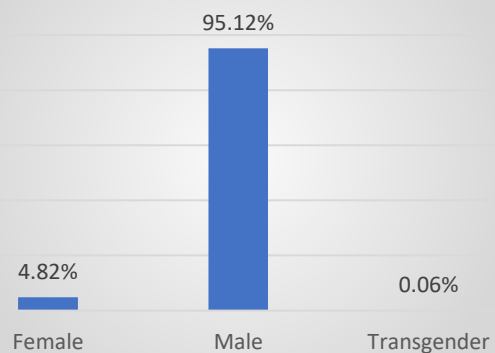

Sheriff's Daily Report

5/13/2021

Under the Custody of the Sheriff	
Total Male and Female	9,230
Jail Population	5,658
Community Corrections	3,572

Jail Population - Behind the Walls

Behind the Walls: Detainees that are physically housed under the Sheriff's custody 24 hours a day/7 days a week. This includes all populations listed on this chart - Divisional populations male & female, Outside Counties, Hospital, PRC, Women's Residential, & VRIC. Detainees in court-ordered treatment programs (PRC, Women's Residential, VRIC) are housed at CCDOC 24 hours a day/7 days week.

Sheriff's Daily Report

5/13/2021

CCSO Population Demographics

In Confinement

Community Corrections

Gender Distribution

Gender Distribution

Race Distribution

Race Distribution

Age Distribution

Age Distribution