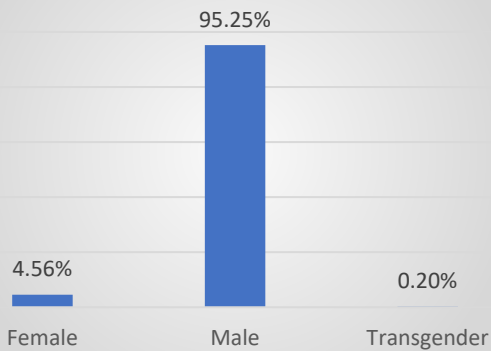

Sheriff's Daily Report

5/13/2021

Under the Custody of the Sheriff	
Total Male and Female	9,230
Jail Population	5,658
Community Corrections	3,572

Jail Population - Behind the Walls

Behind the Walls: Detainees that are physically housed under the Sheriff's custody 24 hours a day/7 days a week. This includes all populations listed on this chart - Divisional populations male & female, Outside Counties, Hospital, PRC, Women's Residential, & VRIC. Detainees in court-ordered treatment programs (PRC, Women's Residential, VRIC) are housed at CCDOC 24 hours a day/7 days week.

Sheriff's Daily Report

5/13/2021

CCSO Population Demographics

In Confinement

Community Corrections

Gender Distribution

Gender Distribution

Race Distribution

Race Distribution

Age Distribution

Age Distribution