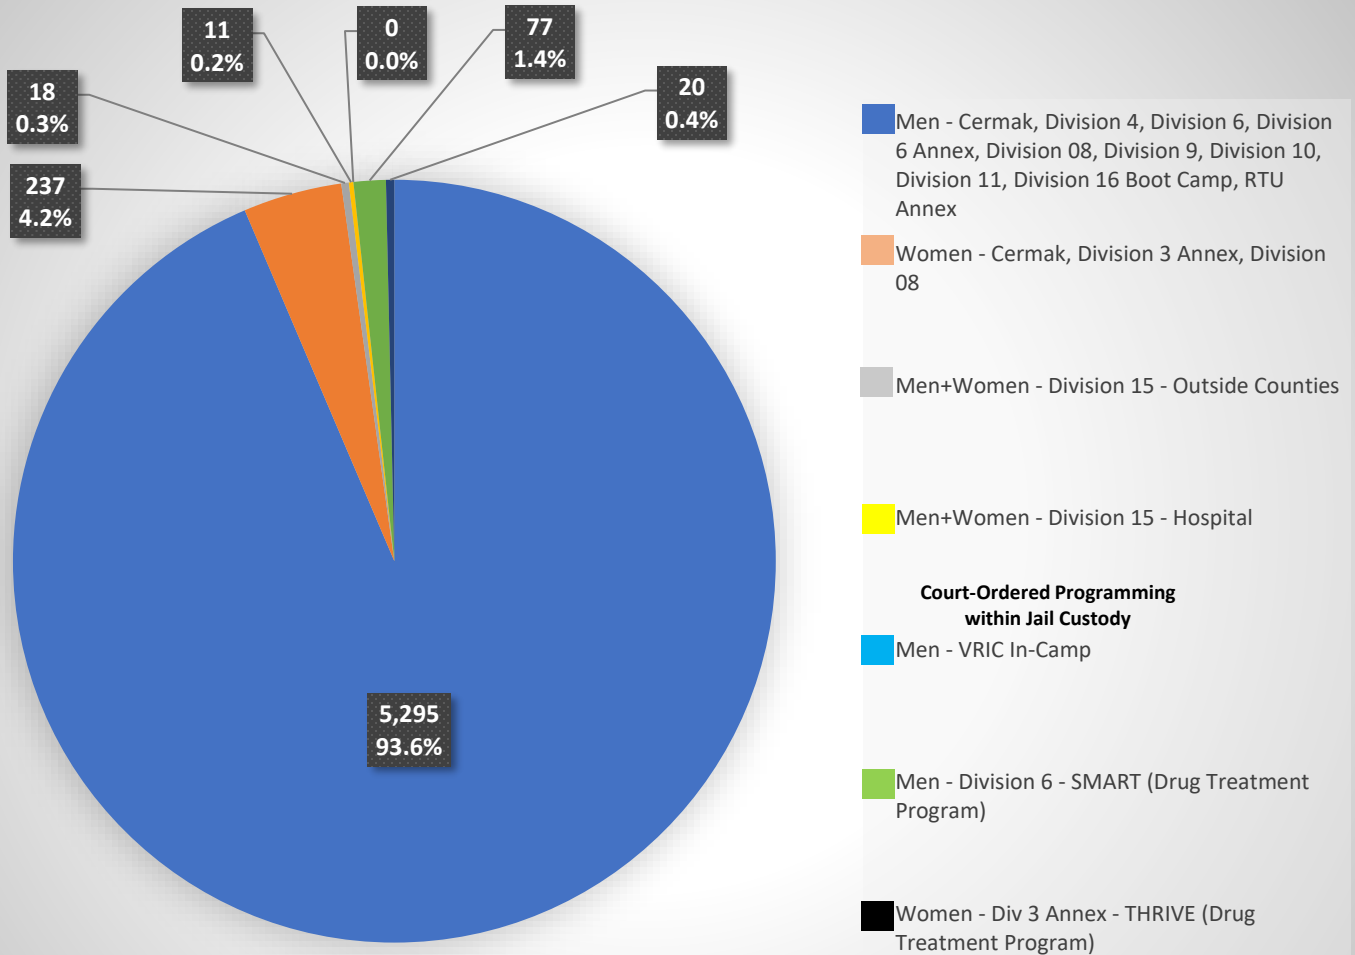

Sheriff's Daily Report

5/13/2021

Under the Custody of the Sheriff	
Total Male and Female	9,230
Jail Population	5,658
Community Corrections	3,572

Jail Population - Behind the Walls

Behind the Walls: Detainees that are physically housed under the Sheriff's custody 24 hours a day/7 days a week. This includes all populations listed on this chart - Divisional populations male & female, Outside Counties, Hospital, PRC, Women's Residential, & VRIC. Detainees in court-ordered treatment programs (PRC, Women's Residential, VRIC) are housed at CCDOC 24 hours a day/7 days week.

Sheriff's Daily Report

5/13/2021

CCSO Population Demographics

In Confinement

Community Corrections

Gender Distribution

Gender Distribution

Race Distribution

Race Distribution

Age Distribution

Age Distribution