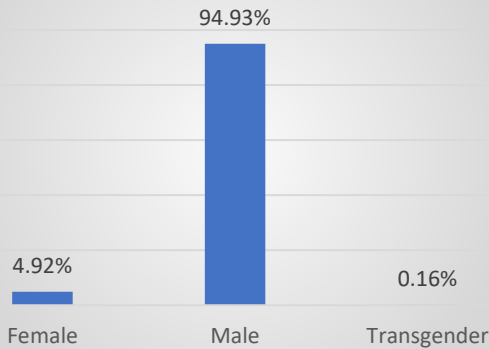

CCSO Population Demographics

In Confinement

Gender Distribution