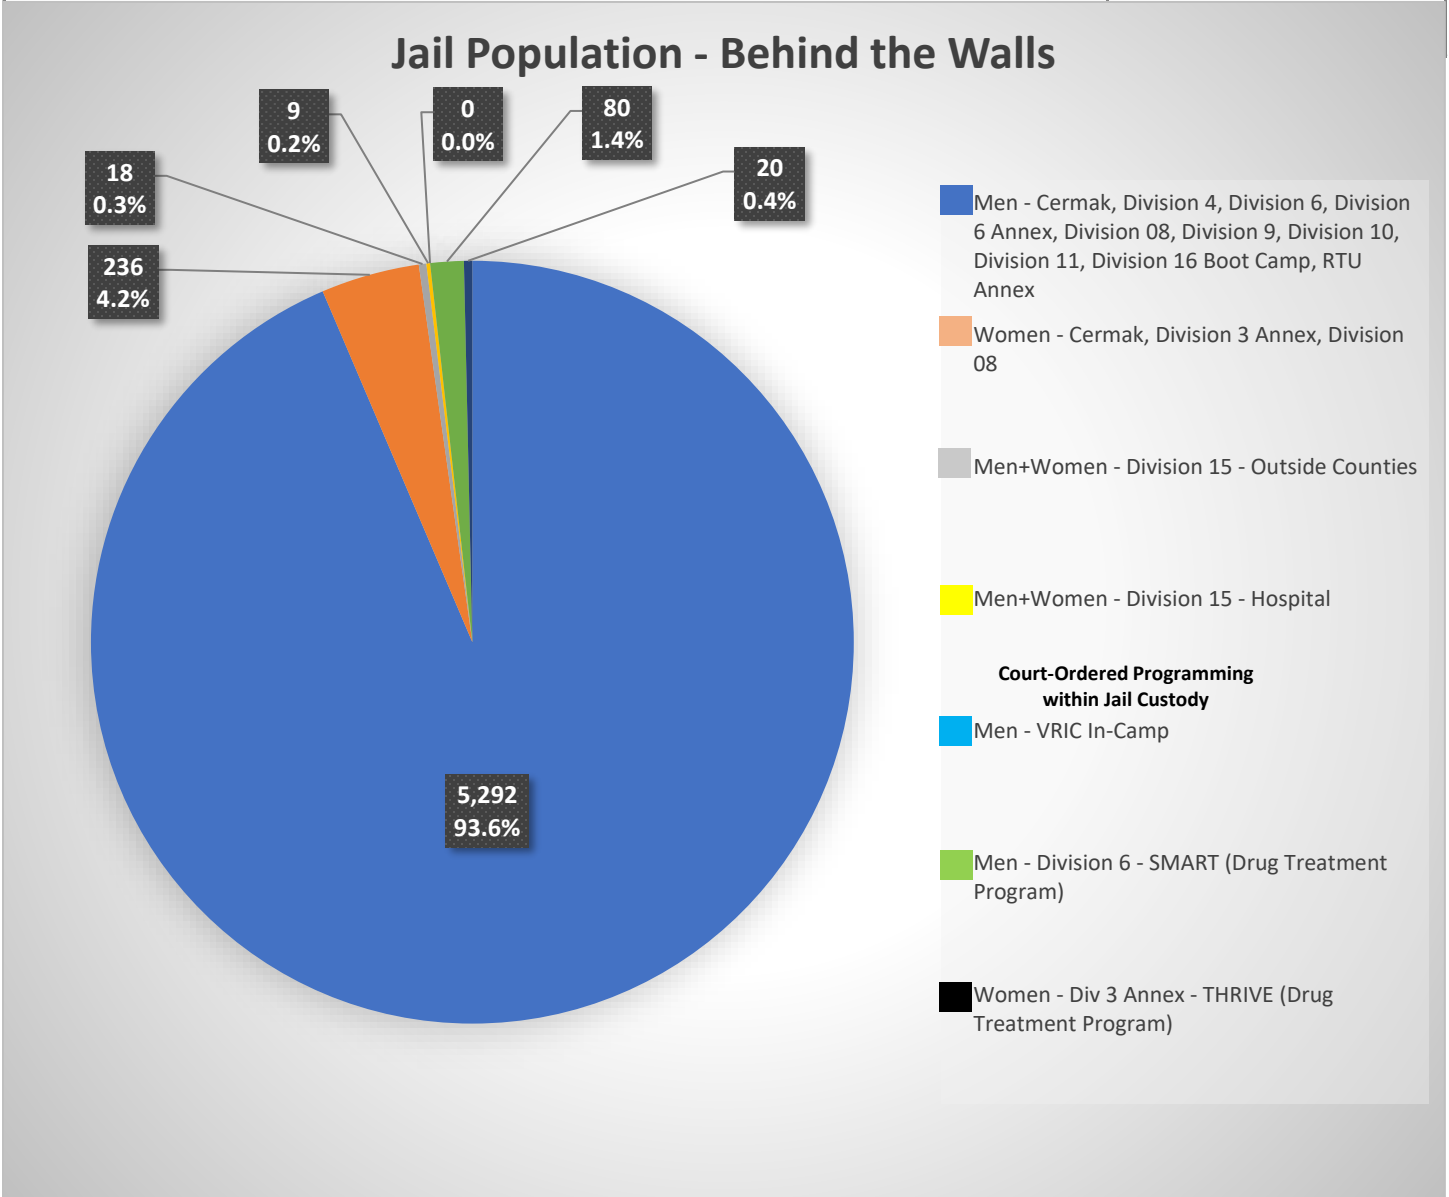

# Sheriff's Daily Report

## 5/12/2021

| Under the Custody of the Sheriff |              |
|----------------------------------|--------------|
| <b>Total Male and Female</b>     | <b>9,240</b> |
| Jail Population                  | 5,655        |
| Community Corrections            | 3,585        |

Behind the Walls: Detainees that are physically housed under the Sheriff's custody 24 hours a day/7 days a week. This includes all populations listed on this chart - Divisional populations male & female, Outside Counties, Hospital, PRC, Women's Residential, & VRIC. Detainees in court-ordered treatment programs (PRC, Women's Residential, VRIC) are housed at CCDOC 24 hours a day/7 days week.

#### Age Distribution