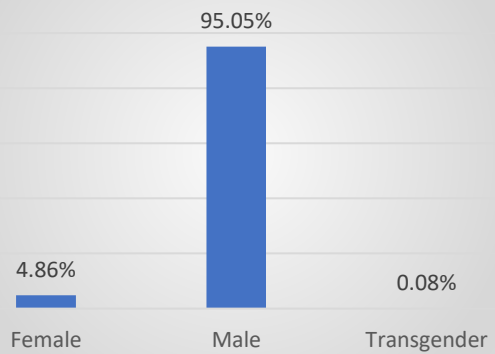

Sheriff's Daily Report

5/9/2021

Under the Custody of the Sheriff	
Total Male and Female	9,304
Jail Population	5,700
Community Corrections	3,604

Jail Population - Behind the Walls

Behind the Walls: Detainees that are physically housed under the Sheriff's custody 24 hours a day/7 days a week. This includes all populations listed on this chart - Divisional populations male & female, Outside Counties, Hospital, PRC, Women's Residential, & VRIC. Detainees in court-ordered treatment programs (PRC, Women's Residential, VRIC) are housed at CCDOC 24 hours a day/7 days week.

Sheriff's Daily Report

5/9/2021

CCSO Population Demographics

In Confinement

Gender Distribution

Race Distribution

Age Distribution

Community Corrections

Gender Distribution

Race Distribution

Age Distribution