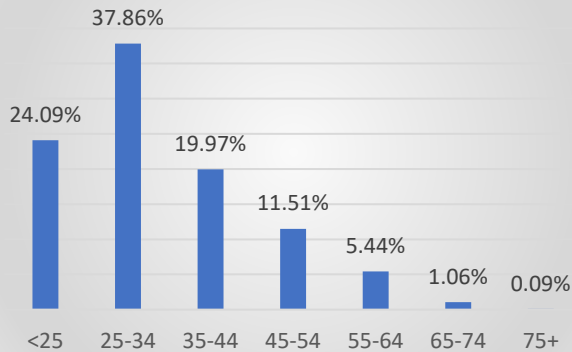

Sheriff's Daily Report

5/9/2021

Under the Custody of the Sheriff	
Total Male and Female	9,304
Jail Population	5,700
Community Corrections	3,604

Jail Population - Behind the Walls

Behind the Walls: Detainees that are physically housed under the Sheriff's custody 24 hours a day/7 days a week. This includes all populations listed on this chart - Divisional populations male & female, Outside Counties, Hospital, PRC, Women's Residential, & VRIC. Detainees in court-ordered treatment programs (PRC, Women's Residential, VRIC) are housed at CCDOC 24 hours a day/7 days week.

Sheriff's Daily Report

5/9/2021

CCSO Population Demographics

In Confinement

Gender Distribution

Race Distribution

Age Distribution

Community Corrections

Gender Distribution

Race Distribution

Age Distribution