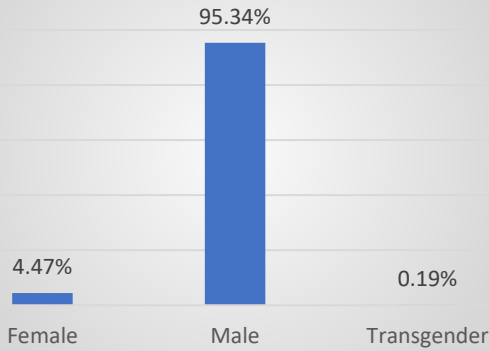

CCSO Population Demographics

In Confinement

Gender Distribution