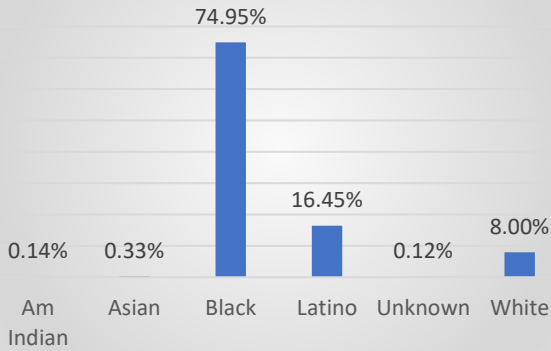

Sheriff's Daily Report

5/9/2021

Under the Custody of the Sheriff	
Total Male and Female	9,304
Jail Population	5,700
Community Corrections	3,604

Jail Population - Behind the Walls

Behind the Walls: Detainees that are physically housed under the Sheriff's custody 24 hours a day/7 days a week. This includes all populations listed on this chart - Divisional populations male & female, Outside Counties, Hospital, PRC, Women's Residential, & VRIC. Detainees in court-ordered treatment programs (PRC, Women's Residential, VRIC) are housed at CCDOC 24 hours a day/7 days week.

Sheriff's Daily Report

5/9/2021

CCSO Population Demographics

In Confinement

Gender Distribution

Race Distribution

Age Distribution

Community Corrections

Gender Distribution

Race Distribution

Age Distribution