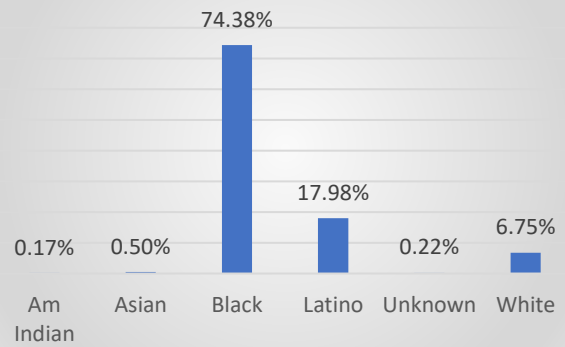

Sheriff's Daily Report

5/9/2021

Under the Custody of the Sheriff	
Total Male and Female	9,304
Jail Population	5,700
Community Corrections	3,604

Jail Population - Behind the Walls

Behind the Walls: Detainees that are physically housed under the Sheriff's custody 24 hours a day/7 days a week. This includes all populations listed on this chart - Divisional populations male & female, Outside Counties, Hospital, PRC, Women's Residential, & VRIC. Detainees in court-ordered treatment programs (PRC, Women's Residential, VRIC) are housed at CCDOC 24 hours a day/7 days week.

Sheriff's Daily Report

5/9/2021

CCSO Population Demographics

In Confinement

Gender Distribution

Race Distribution

Age Distribution

Community Corrections

Gender Distribution

Race Distribution

Age Distribution