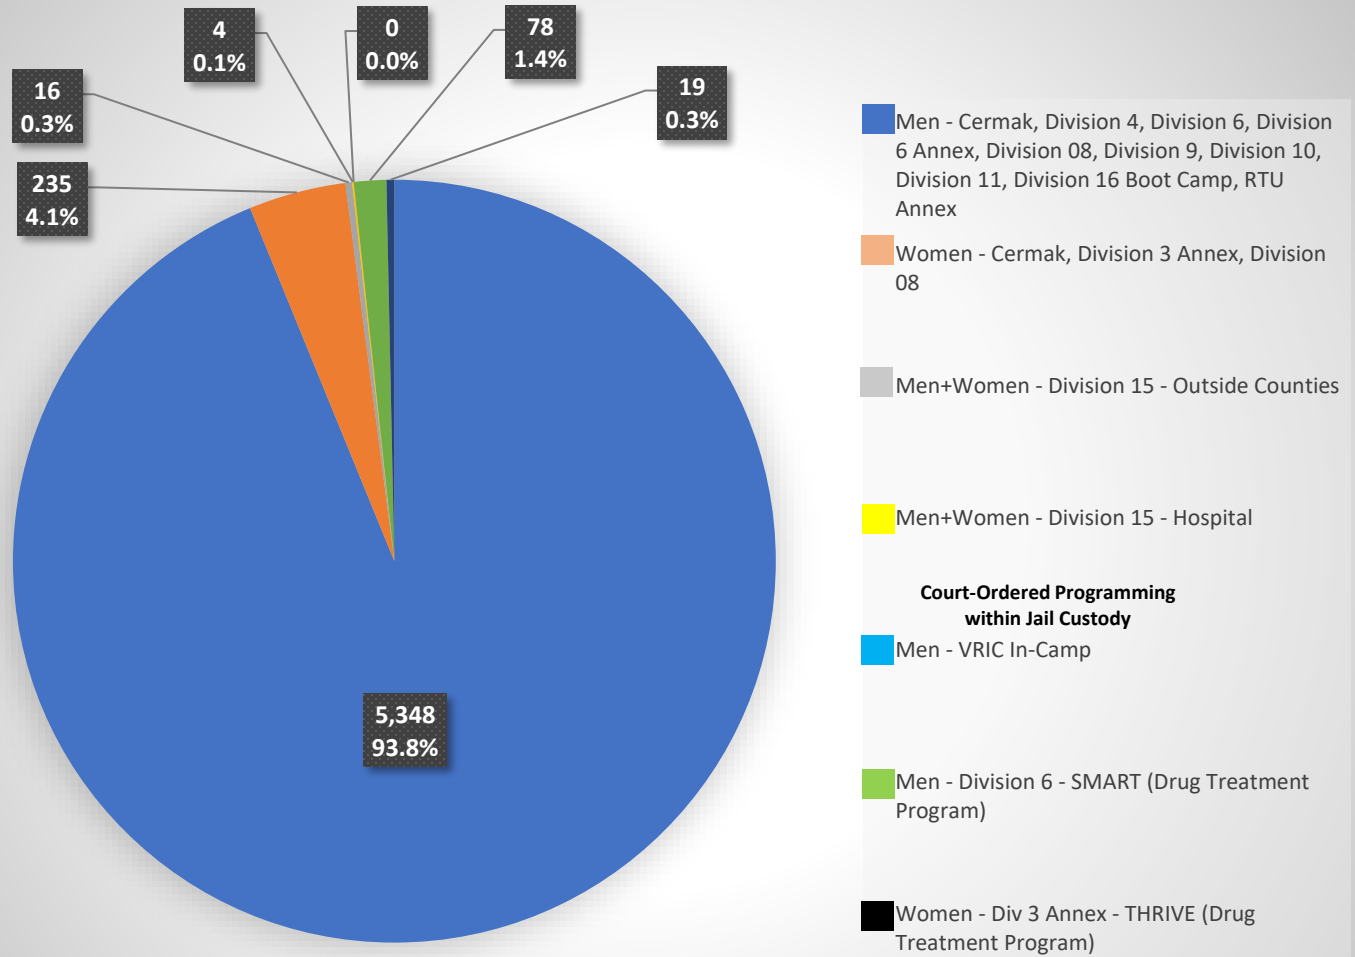

Sheriff's Daily Report

5/9/2021

Under the Custody of the Sheriff	
Total Male and Female	9,304
Jail Population	5,700
Community Corrections	3,604

Jail Population - Behind the Walls

Behind the Walls: Detainees that are physically housed under the Sheriff's custody 24 hours a day/7 days a week. This includes all populations listed on this chart - Divisional populations male & female, Outside Counties, Hospital, PRC, Women's Residential, & VRIC. Detainees in court-ordered treatment programs (PRC, Women's Residential, VRIC) are housed at CCDOC 24 hours a day/7 days week.

Sheriff's Daily Report

5/9/2021

CCSO Population Demographics

In Confinement

Gender Distribution

Race Distribution

Age Distribution

Community Corrections

Gender Distribution

Race Distribution

Age Distribution