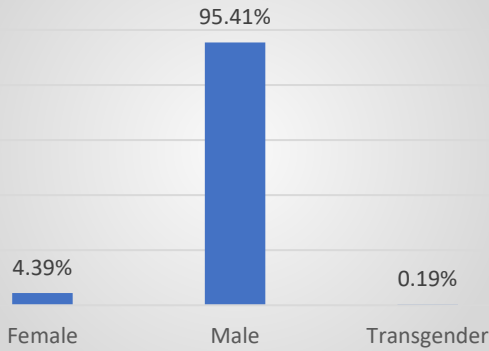

CCSO Population Demographics

In Confinement

Gender Distribution