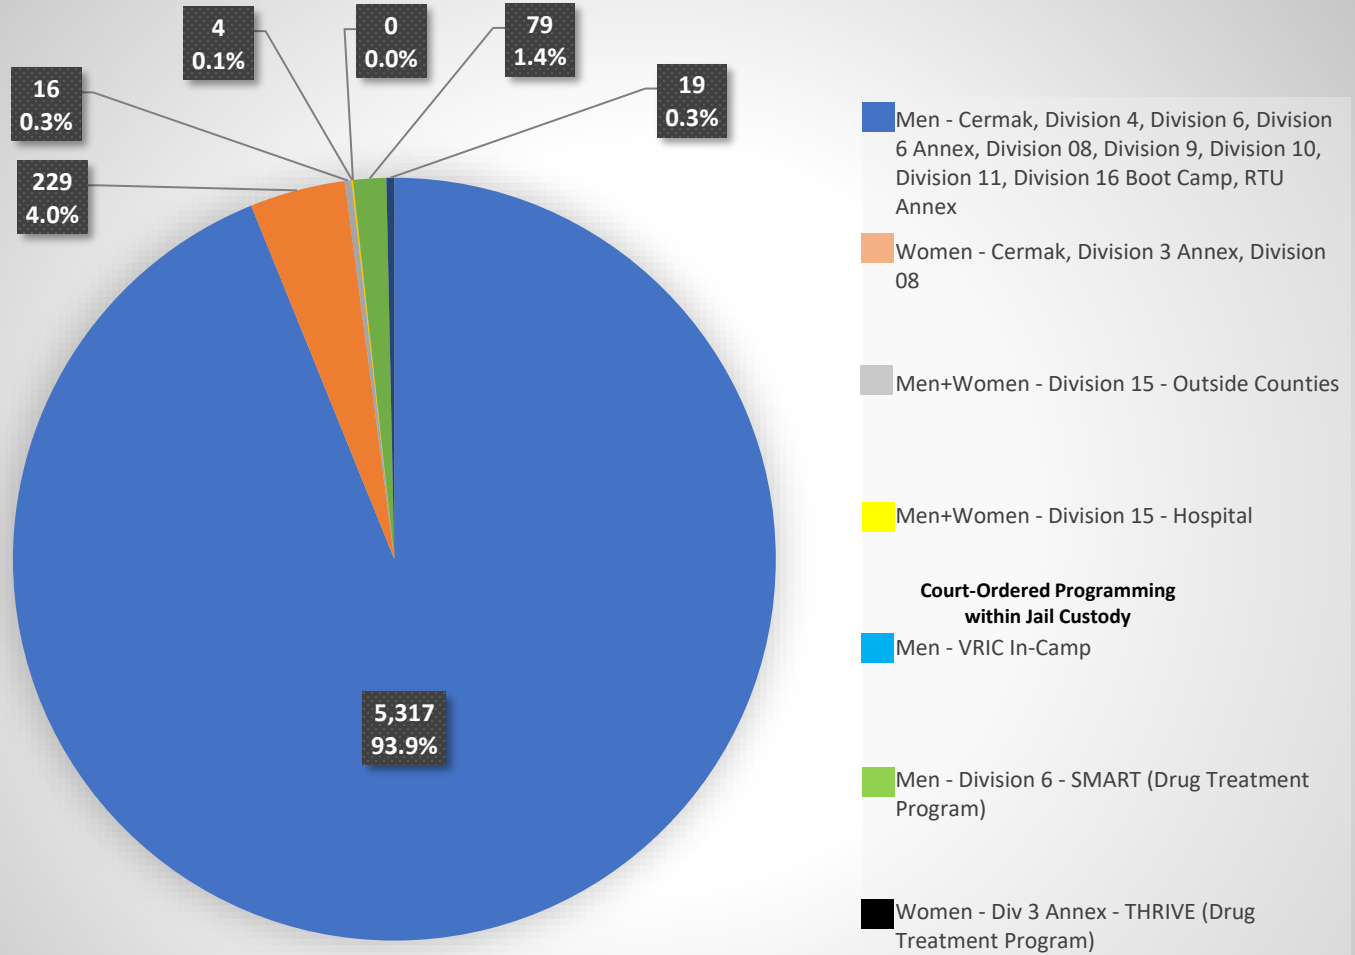

# Sheriff's Daily Report

5/7/2021

Under the Custody of the Sheriff	
<b>Total Male and Female</b>	<b>9,252</b>
Jail Population	5,664
Community Corrections	3,588

## Jail Population - Behind the Walls

Behind the Walls: Detainees that are physically housed under the Sheriff's custody 24 hours a day/7 days a week. This includes all populations listed on this chart - Divisional populations male & female, Outside Counties, Hospital, PRC, Women's Residential, & VRIC. Detainees in court-ordered treatment programs (PRC, Women's Residential, VRIC) are housed at CCDOC 24 hours a day/7 days week.

#### Race Distribution

#### Age Distribution