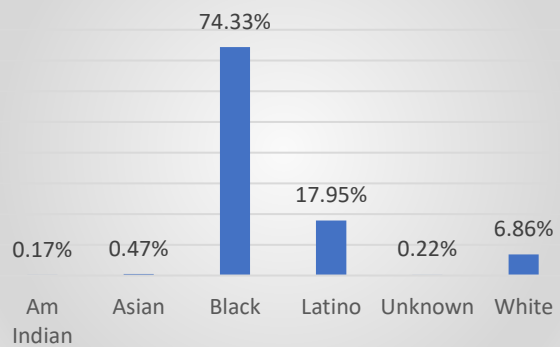

Sheriff's Daily Report

5/4/2021

Under the Custody of the Sheriff	
Total Male and Female	9,304
Jail Population	5,703
Community Corrections	3,601

Jail Population - Behind the Walls

Behind the Walls: Detainees that are physically housed under the Sheriff's custody 24 hours a day/7 days a week. This includes all populations listed on this chart - Divisional populations male & female, Outside Counties, Hospital, PRC, Women's Residential, & VRIC. Detainees in court-ordered treatment programs (PRC, Women's Residential, VRIC) are housed at CCDOC 24 hours a day/7 days week.

Sheriff's Daily Report

5/4/2021

CCSO Population Demographics

In Confinement

Gender Distribution

Race Distribution

Age Distribution

Community Corrections

Gender Distribution

Race Distribution

Age Distribution