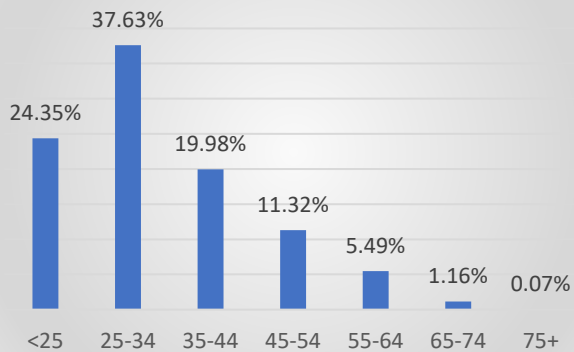

Sheriff's Daily Report

5/4/2021

Under the Custody of the Sheriff	
Total Male and Female	9,304
Jail Population	5,703
Community Corrections	3,601

Jail Population - Behind the Walls

Behind the Walls: Detainees that are physically housed under the Sheriff's custody 24 hours a day/7 days a week. This includes all populations listed on this chart - Divisional populations male & female, Outside Counties, Hospital, PRC, Women's Residential, & VRIC. Detainees in court-ordered treatment programs (PRC, Women's Residential, VRIC) are housed at CCDOC 24 hours a day/7 days week.

Sheriff's Daily Report

5/4/2021

CCSO Population Demographics

In Confinement

Gender Distribution

Race Distribution

Age Distribution

Community Corrections

Gender Distribution

Race Distribution

Age Distribution