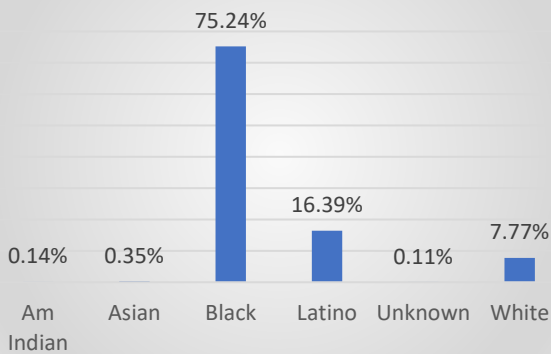

Sheriff's Daily Report

5/4/2021

Under the Custody of the Sheriff	
Total Male and Female	9,304
Jail Population	5,703
Community Corrections	3,601

Jail Population - Behind the Walls

Behind the Walls: Detainees that are physically housed under the Sheriff's custody 24 hours a day/7 days a week. This includes all populations listed on this chart - Divisional populations male & female, Outside Counties, Hospital, PRC, Women's Residential, & VRIC. Detainees in court-ordered treatment programs (PRC, Women's Residential, VRIC) are housed at CCDOC 24 hours a day/7 days week.

Sheriff's Daily Report

5/4/2021

CCSO Population Demographics

In Confinement

Gender Distribution

Race Distribution

Age Distribution

Community Corrections

Gender Distribution

Race Distribution

Age Distribution