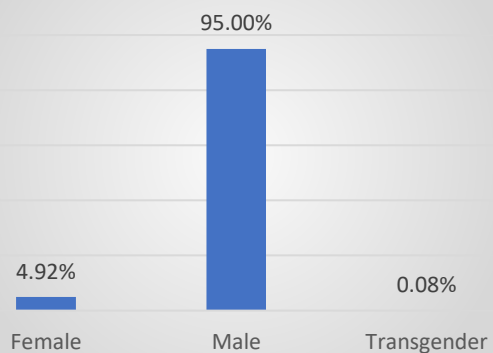

Sheriff's Daily Report

5/4/2021

Under the Custody of the Sheriff	
Total Male and Female	9,304
Jail Population	5,703
Community Corrections	3,601

Jail Population - Behind the Walls

Behind the Walls: Detainees that are physically housed under the Sheriff's custody 24 hours a day/7 days a week. This includes all populations listed on this chart - Divisional populations male & female, Outside Counties, Hospital, PRC, Women's Residential, & VRIC. Detainees in court-ordered treatment programs (PRC, Women's Residential, VRIC) are housed at CCDOC 24 hours a day/7 days week.

Sheriff's Daily Report

5/4/2021

CCSO Population Demographics

In Confinement

Gender Distribution

Race Distribution

Age Distribution

Community Corrections

Gender Distribution

Race Distribution

Age Distribution