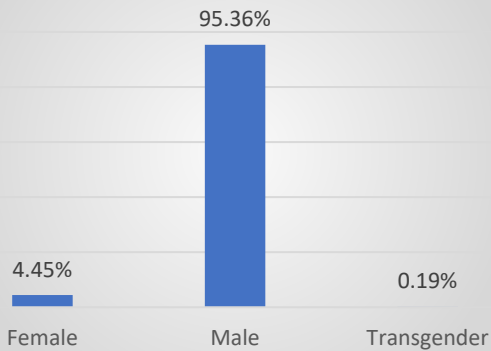

Sheriff's Daily Report

5/4/2021

CCSO Population Demographics

In Confinement

Gender Distribution