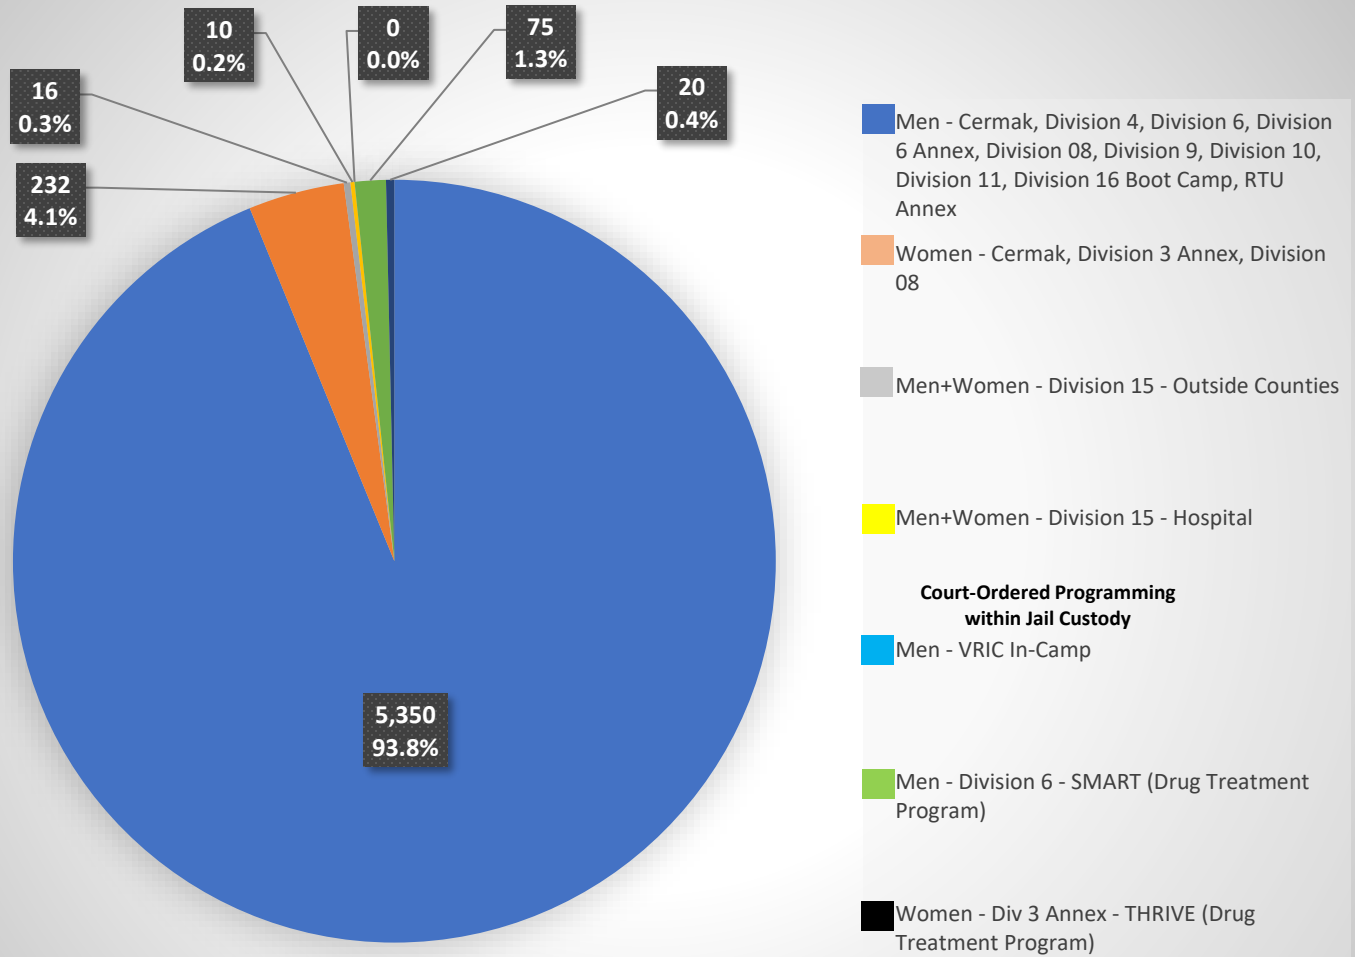

Sheriff's Daily Report

5/4/2021

Under the Custody of the Sheriff	
Total Male and Female	9,304
Jail Population	5,703
Community Corrections	3,601

Jail Population - Behind the Walls

Behind the Walls: Detainees that are physically housed under the Sheriff's custody 24 hours a day/7 days a week. This includes all populations listed on this chart - Divisional populations male & female, Outside Counties, Hospital, PRC, Women's Residential, & VRIC. Detainees in court-ordered treatment programs (PRC, Women's Residential, VRIC) are housed at CCDOC 24 hours a day/7 days week.

Sheriff's Daily Report

5/4/2021

CCSO Population Demographics

In Confinement

Gender Distribution

Race Distribution

Age Distribution

Community Corrections

Gender Distribution

Race Distribution

Age Distribution