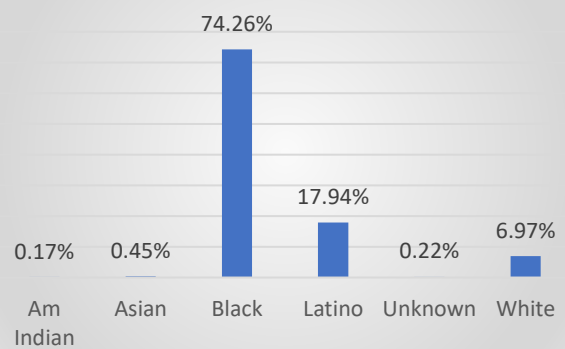

Jail Population - Behind the Walls

Behind the Walls: Detainees that are physically housed under the Sheriff's custody 24 hours a day/7 days a week. This includes all populations listed on this chart - Divisional populations male & female, Outside Counties, Hospital, PRC, Women's Residential, & VRIC. Detainees in court-ordered treatment programs (PRC, Women's Residential, VRIC) are housed at CCDOC 24 hours a day/7 days week.

Sheriff's Daily Report

5/1/2021

CCSO Population Demographics

In Confinement

Community Corrections

Gender Distribution

Gender Distribution

Race Distribution

Race Distribution

Age Distribution

Age Distribution