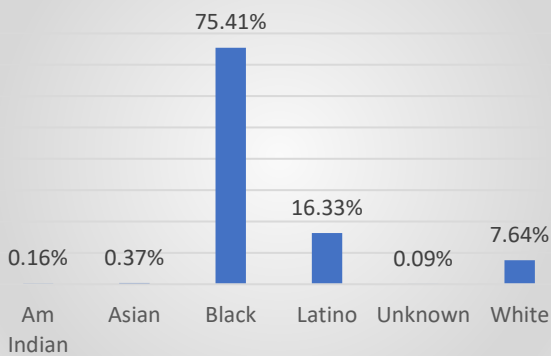

Sheriff's Daily Report

5/1/2021

CCSO Population Demographics

In Confinement

Community Corrections

Gender Distribution

Gender Distribution

Race Distribution

Race Distribution

Age Distribution

Age Distribution