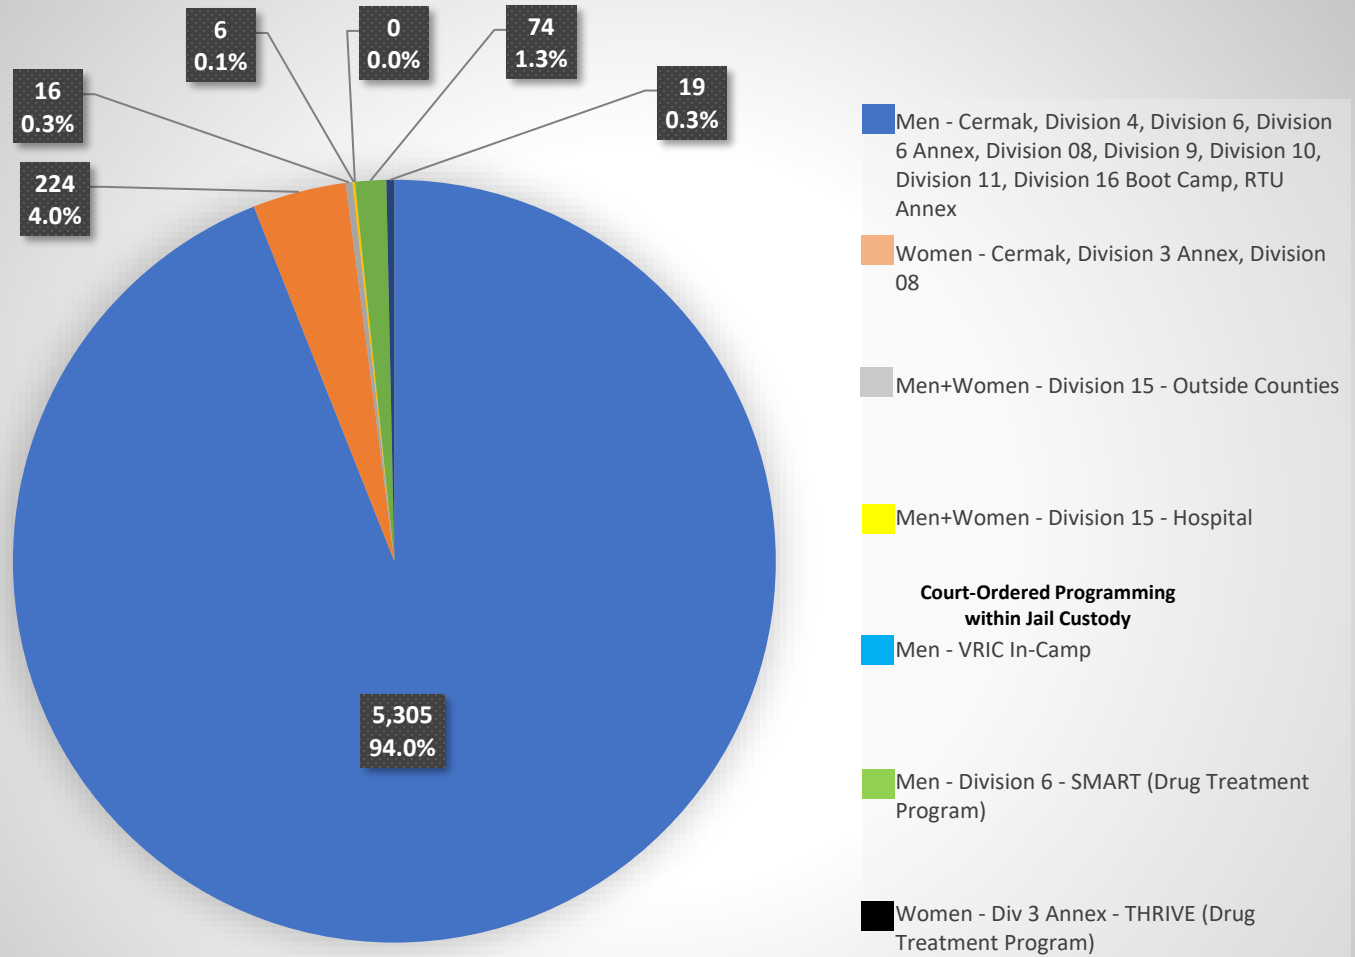

Sheriff's Daily Report

5/1/2021

| Under the Custody of the Sheriff | |
|----------------------------------|--------------|
| Total Male and Female | 9,220 |
| Jail Population | 5,644 |
| Community Corrections | 3,576 |

Jail Population - Behind the Walls

Behind the Walls: Detainees that are physically housed under the Sheriff's custody 24 hours a day/7 days a week. This includes all populations listed on this chart - Divisional populations male & female, Outside Counties, Hospital, PRC, Women's Residential, & VRIC. Detainees in court-ordered treatment programs (PRC, Women's Residential, VRIC) are housed at CCDOC 24 hours a day/7 days week.

Sheriff's Daily Report

5/1/2021

CCSO Population Demographics

In Confinement

Community Corrections

Gender Distribution

Gender Distribution

Race Distribution

Race Distribution

Age Distribution

Age Distribution