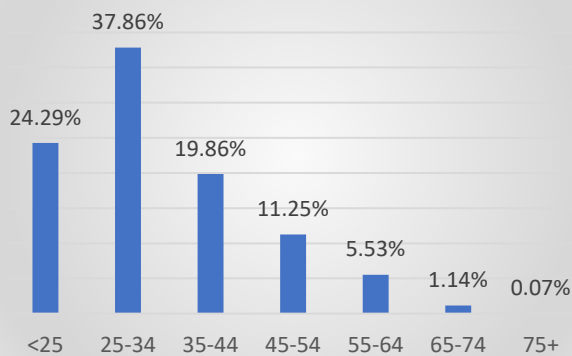

Jail Population - Behind the Walls

Behind the Walls: Detainees that are physically housed under the Sheriff's custody 24 hours a day/7 days a week. This includes all populations listed on this chart - Divisional populations male & female, Outside Counties, Hospital, PRC, Women's Residential, & VRIC. Detainees in court-ordered treatment programs (PRC, Women's Residential, VRIC) are housed at CCDOC 24 hours a day/7 days week.

Sheriff's Daily Report

5/1/2021

CCSO Population Demographics

In Confinement

Community Corrections

Gender Distribution

Gender Distribution

Race Distribution

Race Distribution

Age Distribution

Age Distribution