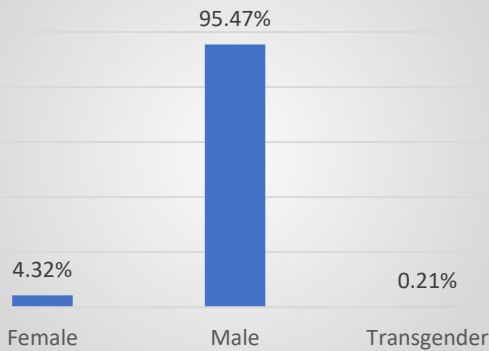

Jail Population - Behind the Walls

Behind the Walls: Detainees that are physically housed under the Sheriff's custody 24 hours a day/7 days a week. This includes all populations listed on this chart - Divisional populations male & female, Outside Counties, Hospital, PRC, Women's Residential, & VRIC. Detainees in court-ordered treatment programs (PRC, Women's Residential, VRIC) are housed at CCDOC 24 hours a day/7 days week.

Sheriff's Daily Report

5/1/2021

CCSO Population Demographics

In Confinement

Community Corrections

Gender Distribution

Gender Distribution

Race Distribution

Race Distribution

Age Distribution

Age Distribution