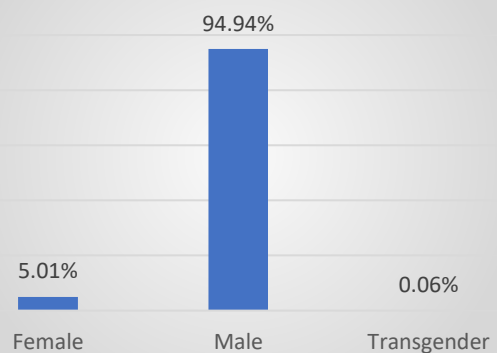

Jail Population - Behind the Walls

Behind the Walls: Detainees that are physically housed under the Sheriff's custody 24 hours a day/7 days a week. This includes all populations listed on this chart - Divisional populations male & female, Outside Counties, Hospital, PRC, Women's Residential, & VRIC. Detainees in court-ordered treatment programs (PRC, Women's Residential, VRIC) are housed at CCDOC 24 hours a day/7 days week.

Sheriff's Daily Report

5/1/2021

CCSO Population Demographics

In Confinement

Community Corrections

Gender Distribution

Gender Distribution

Race Distribution

Race Distribution

Age Distribution

Age Distribution