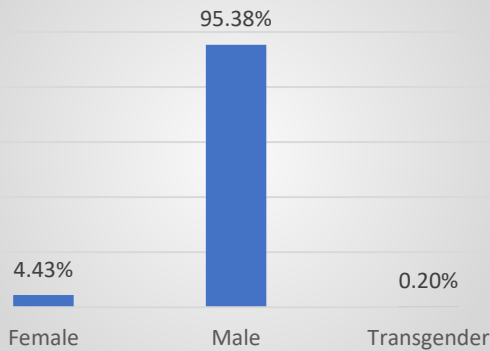

CCSO Population Demographics

In Confinement

Community Corrections

Gender Distribution