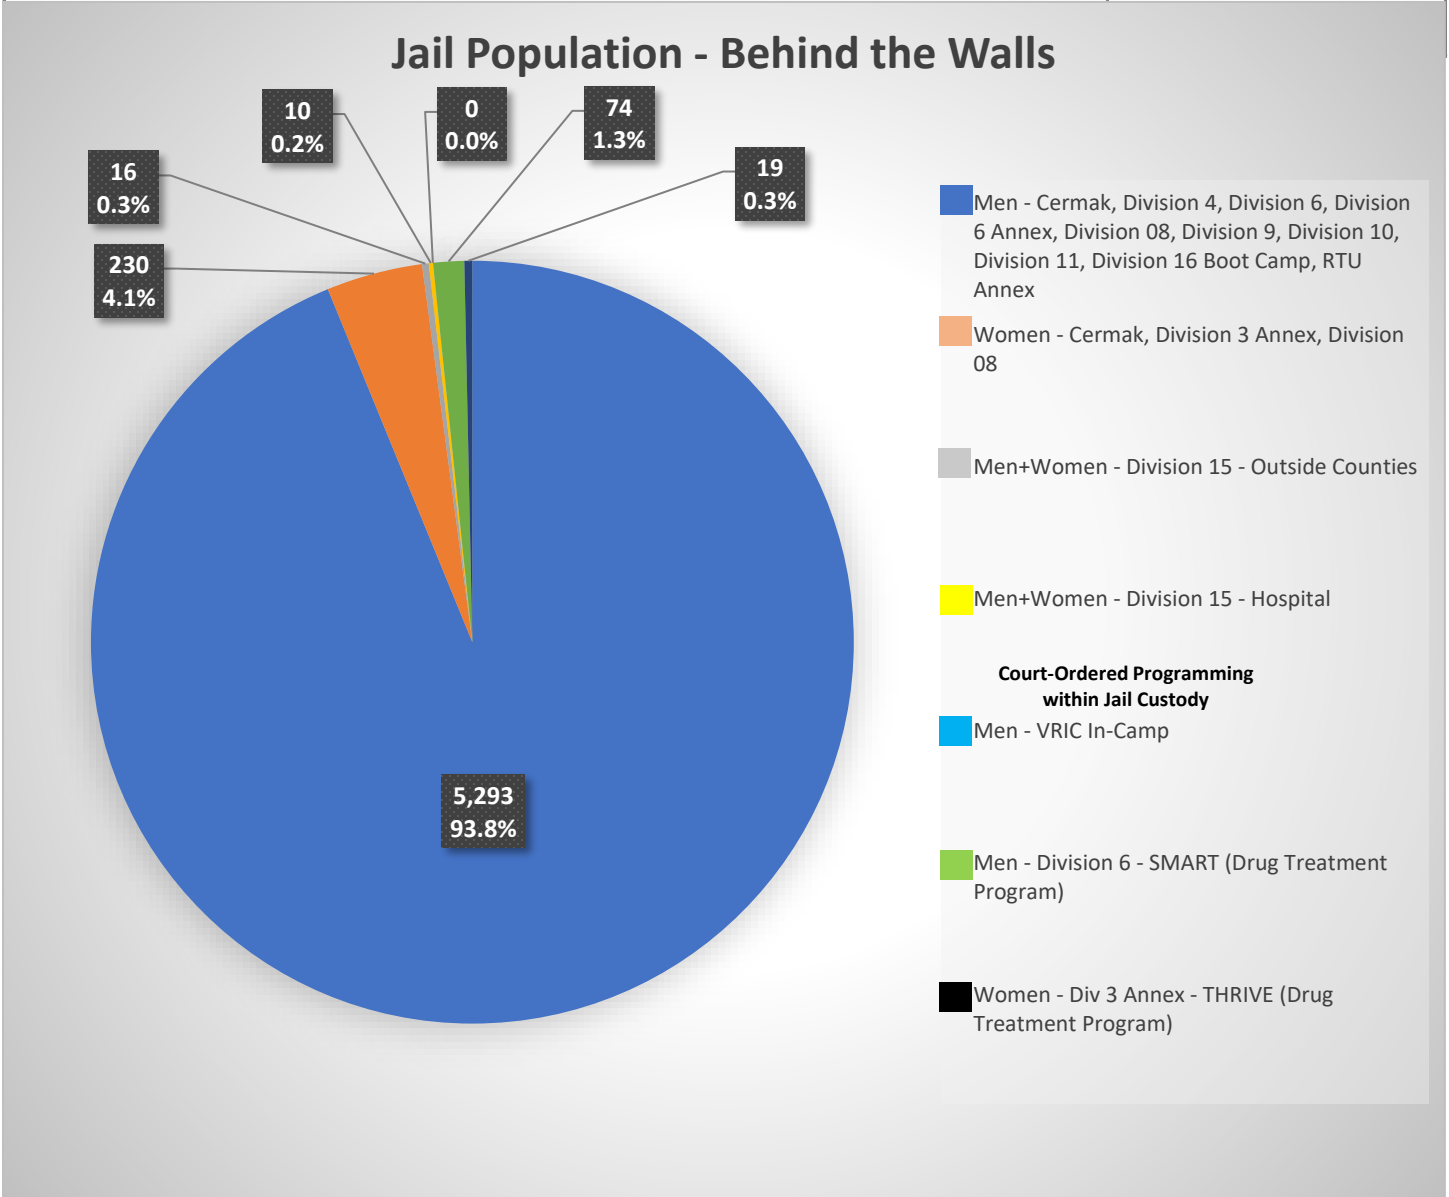

# Sheriff's Daily Report

## 4/30/2021

Under the Custody of the Sheriff	
<b>Total Male and Female</b>	<b>9,221</b>
Jail Population	5,642
Community Corrections	3,579

Behind the Walls: Detainees that are physically housed under the Sheriff's custody 24 hours a day/7 days a week. This includes all populations listed on this chart - Divisional populations male & female, Outside Counties, Hospital, PRC, Women's Residential, & VRIC. Detainees in court-ordered treatment programs (PRC, Women's Residential, VRIC) are housed at CCDOC 24 hours a day/7 days week.

#### Age Distribution