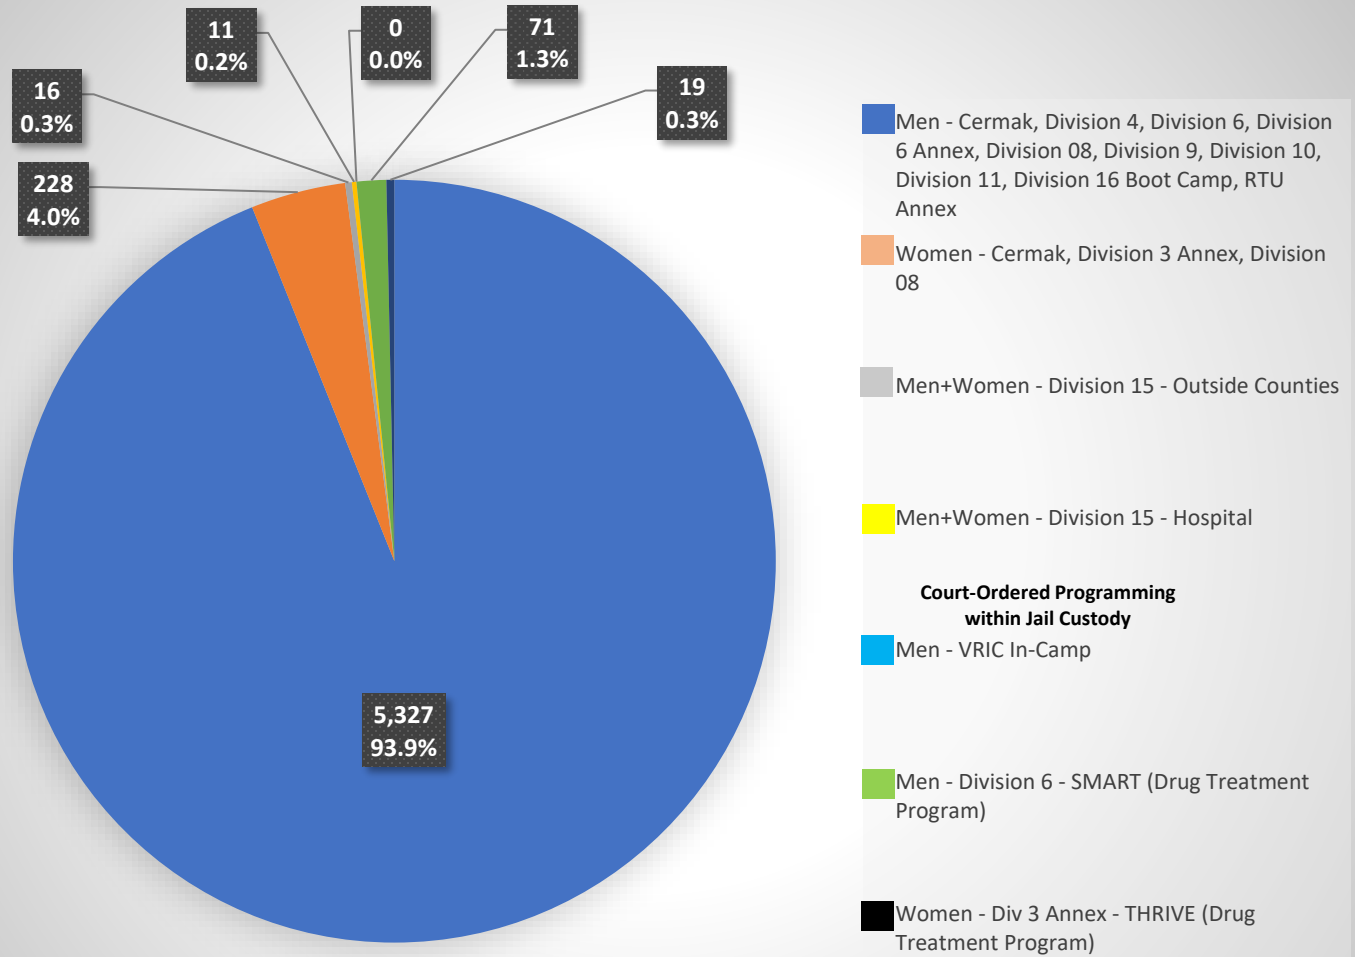

Sheriff's Daily Report

4/28/2021

Under the Custody of the Sheriff	
Total Male and Female	9,269
Jail Population	5,672
Community Corrections	3,597

Jail Population - Behind the Walls

Behind the Walls: Detainees that are physically housed under the Sheriff's custody 24 hours a day/7 days a week. This includes all populations listed on this chart - Divisional populations male & female, Outside Counties, Hospital, PRC, Women's Residential, & VRIC. Detainees in court-ordered treatment programs (PRC, Women's Residential, VRIC) are housed at CCDOC 24 hours a day/7 days week.

Sheriff's Daily Report

4/28/2021

CCSO Population Demographics

In Confinement

Gender Distribution

Race Distribution

Age Distribution

Community Corrections

Gender Distribution

Race Distribution

Age Distribution