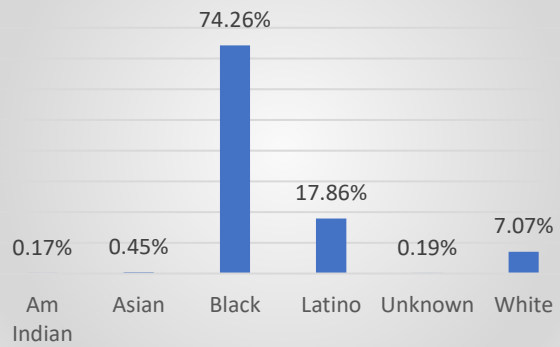

Sheriff's Daily Report

4/28/2021

Under the Custody of the Sheriff	
Total Male and Female	9,269
Jail Population	5,672
Community Corrections	3,597

Jail Population - Behind the Walls

Behind the Walls: Detainees that are physically housed under the Sheriff's custody 24 hours a day/7 days a week. This includes all populations listed on this chart - Divisional populations male & female, Outside Counties, Hospital, PRC, Women's Residential, & VRIC. Detainees in court-ordered treatment programs (PRC, Women's Residential, VRIC) are housed at CCDOC 24 hours a day/7 days week.

Sheriff's Daily Report

4/28/2021

CCSO Population Demographics

In Confinement

Gender Distribution

Race Distribution

Age Distribution

Community Corrections

Gender Distribution

Race Distribution

Age Distribution