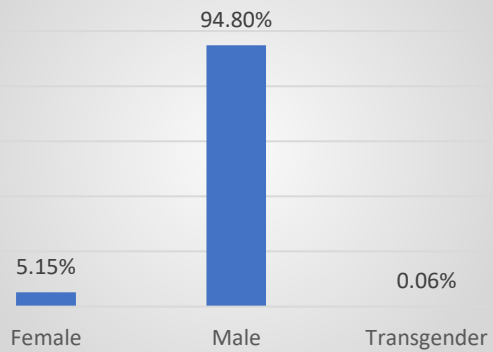

Sheriff's Daily Report

4/28/2021

Under the Custody of the Sheriff	
Total Male and Female	9,269
Jail Population	5,672
Community Corrections	3,597

Jail Population - Behind the Walls

Behind the Walls: Detainees that are physically housed under the Sheriff's custody 24 hours a day/7 days a week. This includes all populations listed on this chart - Divisional populations male & female, Outside Counties, Hospital, PRC, Women's Residential, & VRIC. Detainees in court-ordered treatment programs (PRC, Women's Residential, VRIC) are housed at CCDOC 24 hours a day/7 days week.

Sheriff's Daily Report

4/28/2021

CCSO Population Demographics

In Confinement

Gender Distribution

Race Distribution

Age Distribution

Community Corrections

Gender Distribution

Race Distribution

Age Distribution