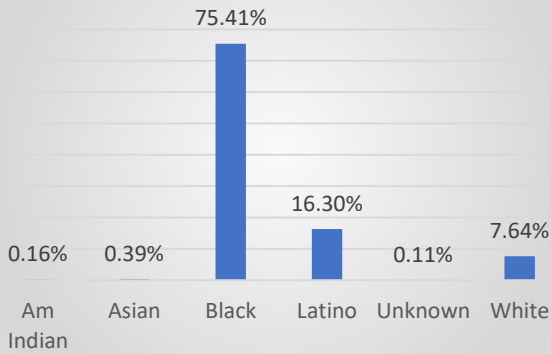

Sheriff's Daily Report

4/28/2021

Under the Custody of the Sheriff	
Total Male and Female	9,269
Jail Population	5,672
Community Corrections	3,597

Jail Population - Behind the Walls

Behind the Walls: Detainees that are physically housed under the Sheriff's custody 24 hours a day/7 days a week. This includes all populations listed on this chart - Divisional populations male & female, Outside Counties, Hospital, PRC, Women's Residential, & VRIC. Detainees in court-ordered treatment programs (PRC, Women's Residential, VRIC) are housed at CCDOC 24 hours a day/7 days week.

Sheriff's Daily Report

4/28/2021

CCSO Population Demographics

In Confinement

Gender Distribution

Race Distribution

Age Distribution

Community Corrections

Gender Distribution

Race Distribution

Age Distribution