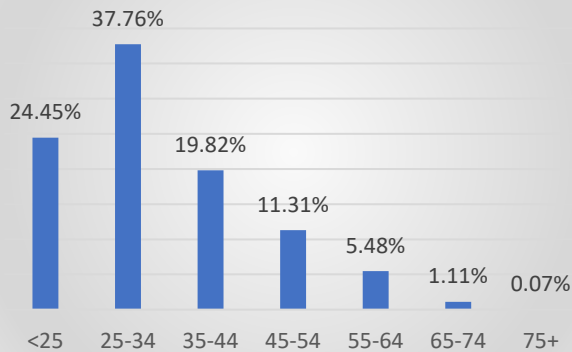

Sheriff's Daily Report

4/28/2021

Under the Custody of the Sheriff	
Total Male and Female	9,269
Jail Population	5,672
Community Corrections	3,597

Jail Population - Behind the Walls

Behind the Walls: Detainees that are physically housed under the Sheriff's custody 24 hours a day/7 days a week. This includes all populations listed on this chart - Divisional populations male & female, Outside Counties, Hospital, PRC, Women's Residential, & VRIC. Detainees in court-ordered treatment programs (PRC, Women's Residential, VRIC) are housed at CCDOC 24 hours a day/7 days week.

Sheriff's Daily Report

4/28/2021

CCSO Population Demographics

In Confinement

Gender Distribution

Race Distribution

Age Distribution

Community Corrections

Gender Distribution

Race Distribution

Age Distribution