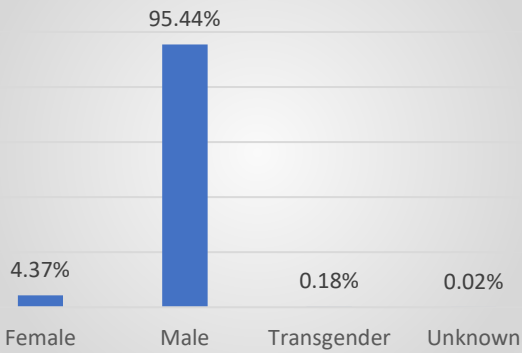

Sheriff's Daily Report

4/28/2021

CCSO Population Demographics

In Confinement

Gender Distribution