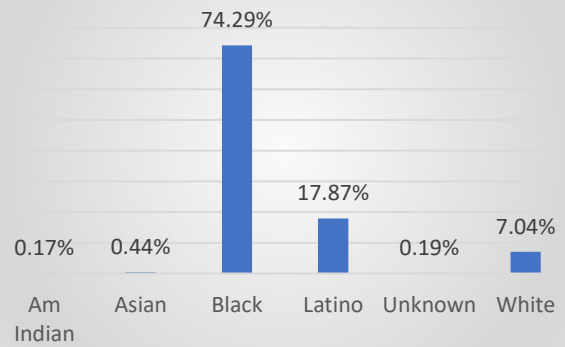

Sheriff's Daily Report

4/27/2021

Under the Custody of the Sheriff	
Total Male and Female	9,290
Jail Population	5,678
Community Corrections	3,612

Jail Population - Behind the Walls

Behind the Walls: Detainees that are physically housed under the Sheriff's custody 24 hours a day/7 days a week. This includes all populations listed on this chart - Divisional populations male & female, Outside Counties, Hospital, PRC, Women's Residential, & VRIC. Detainees in court-ordered treatment programs (PRC, Women's Residential, VRIC) are housed at CCDOC 24 hours a day/7 days week.

Sheriff's Daily Report

4/27/2021

CCSO Population Demographics

In Confinement

Gender Distribution

Race Distribution

Age Distribution

Community Corrections

Gender Distribution

Race Distribution

Age Distribution