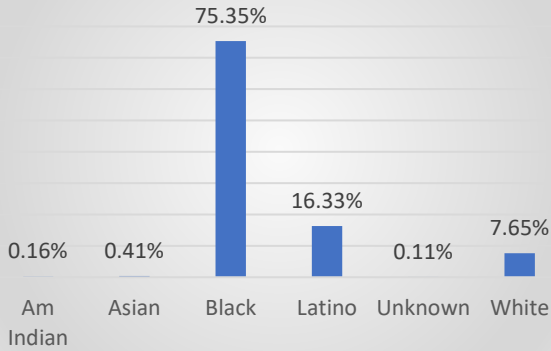

Sheriff's Daily Report

4/27/2021

Under the Custody of the Sheriff	
Total Male and Female	9,290
Jail Population	5,678
Community Corrections	3,612

Jail Population - Behind the Walls

Behind the Walls: Detainees that are physically housed under the Sheriff's custody 24 hours a day/7 days a week. This includes all populations listed on this chart - Divisional populations male & female, Outside Counties, Hospital, PRC, Women's Residential, & VRIC. Detainees in court-ordered treatment programs (PRC, Women's Residential, VRIC) are housed at CCDOC 24 hours a day/7 days week.

Sheriff's Daily Report

4/27/2021

CCSO Population Demographics

In Confinement

Gender Distribution

Race Distribution

Age Distribution

Community Corrections

Gender Distribution

Race Distribution

Age Distribution