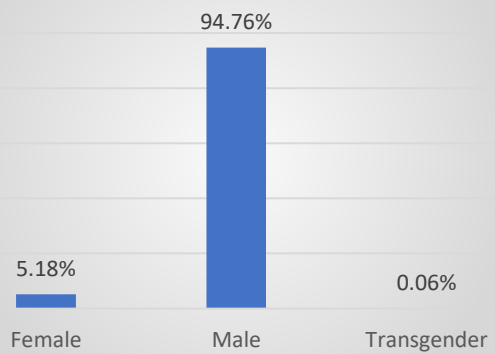

Sheriff's Daily Report

4/27/2021

Under the Custody of the Sheriff	
Total Male and Female	9,290
Jail Population	5,678
Community Corrections	3,612

Jail Population - Behind the Walls

Behind the Walls: Detainees that are physically housed under the Sheriff's custody 24 hours a day/7 days a week. This includes all populations listed on this chart - Divisional populations male & female, Outside Counties, Hospital, PRC, Women's Residential, & VRIC. Detainees in court-ordered treatment programs (PRC, Women's Residential, VRIC) are housed at CCDOC 24 hours a day/7 days week.

Sheriff's Daily Report

4/27/2021

CCSO Population Demographics

In Confinement

Gender Distribution

Race Distribution

Age Distribution

Community Corrections

Gender Distribution

Race Distribution

Age Distribution