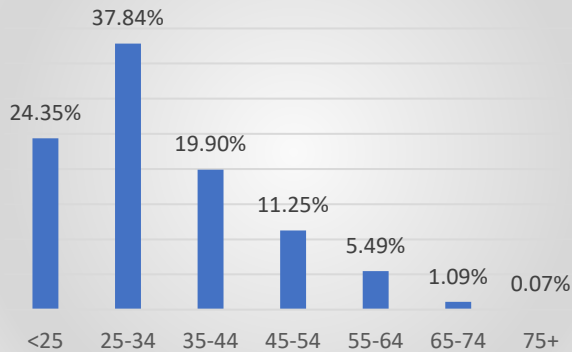

Sheriff's Daily Report

4/27/2021

Under the Custody of the Sheriff	
Total Male and Female	9,290
Jail Population	5,678
Community Corrections	3,612

Jail Population - Behind the Walls

Behind the Walls: Detainees that are physically housed under the Sheriff's custody 24 hours a day/7 days a week. This includes all populations listed on this chart - Divisional populations male & female, Outside Counties, Hospital, PRC, Women's Residential, & VRIC. Detainees in court-ordered treatment programs (PRC, Women's Residential, VRIC) are housed at CCDOC 24 hours a day/7 days week.

Sheriff's Daily Report

4/27/2021

CCSO Population Demographics

In Confinement

Gender Distribution

Race Distribution

Age Distribution

Community Corrections

Gender Distribution

Race Distribution

Age Distribution