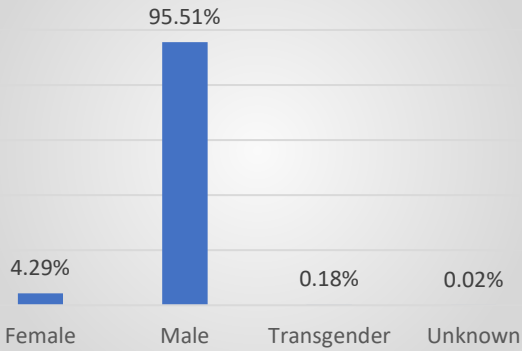

Sheriff's Daily Report

4/27/2021

CCSO Population Demographics

In Confinement

Gender Distribution