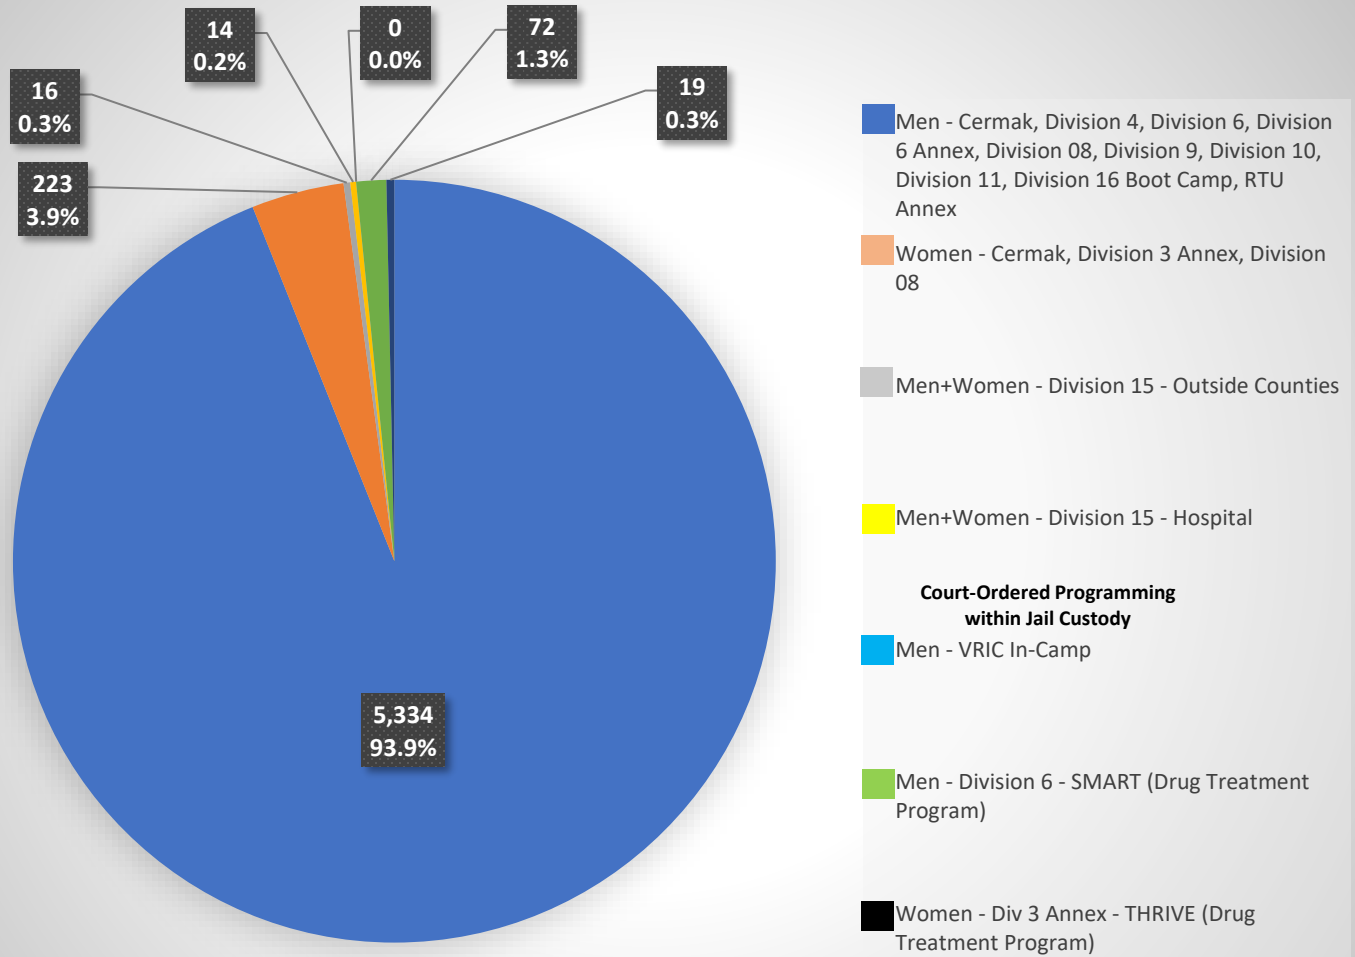

Sheriff's Daily Report

4/27/2021

Under the Custody of the Sheriff	
Total Male and Female	9,290
Jail Population	5,678
Community Corrections	3,612

Jail Population - Behind the Walls

Behind the Walls: Detainees that are physically housed under the Sheriff's custody 24 hours a day/7 days a week. This includes all populations listed on this chart - Divisional populations male & female, Outside Counties, Hospital, PRC, Women's Residential, & VRIC. Detainees in court-ordered treatment programs (PRC, Women's Residential, VRIC) are housed at CCDOC 24 hours a day/7 days week.

Sheriff's Daily Report

4/27/2021

CCSO Population Demographics

In Confinement

Gender Distribution

Race Distribution

Age Distribution

Community Corrections

Gender Distribution

Race Distribution

Age Distribution