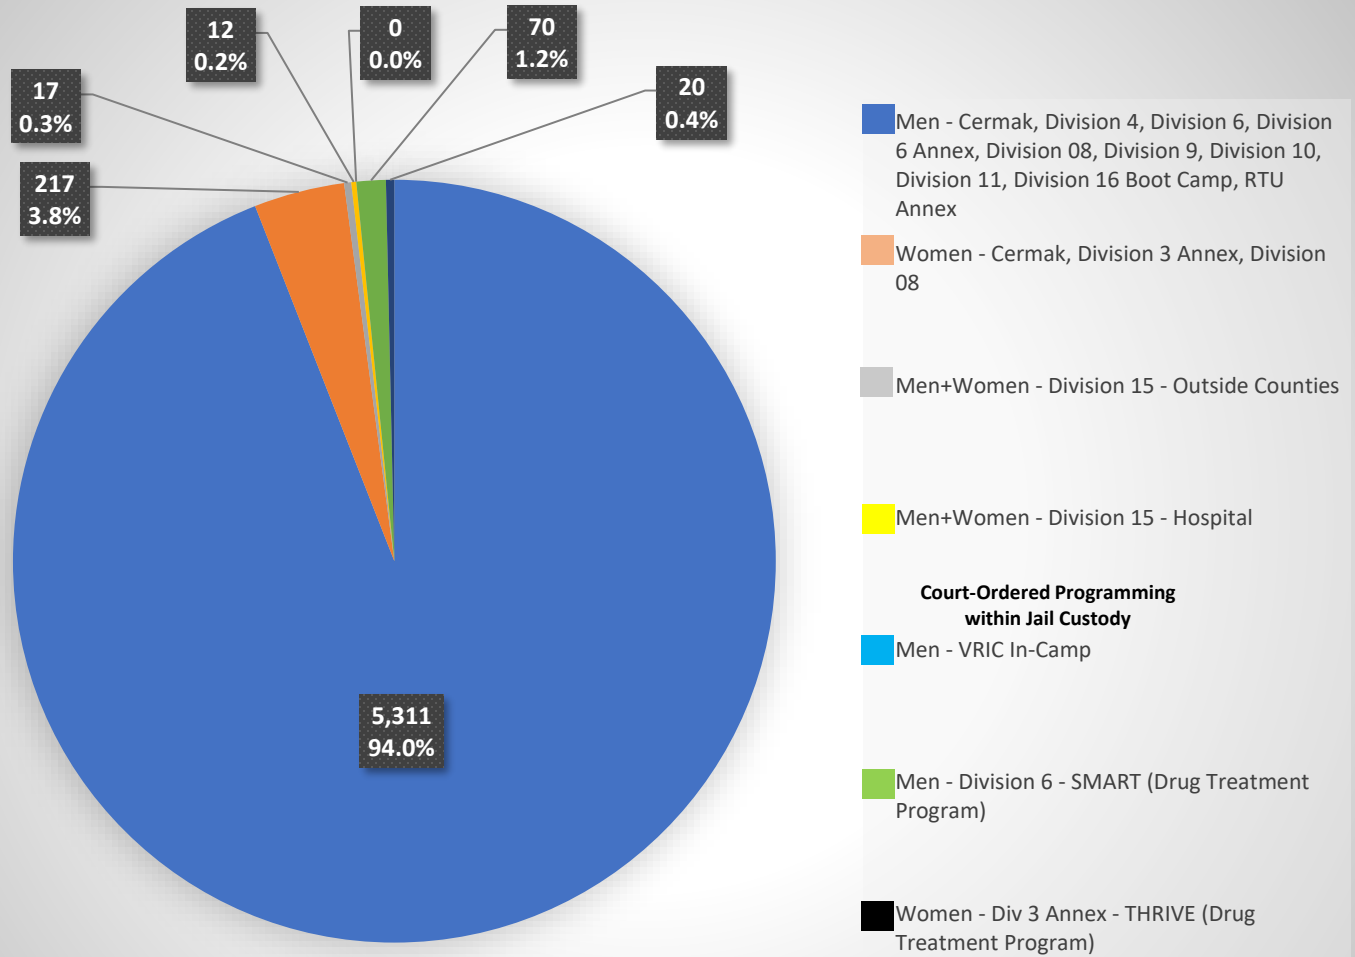

Sheriff's Daily Report

4/25/2021

Under the Custody of the Sheriff	
Total Male and Female	9,277
Jail Population	5,647
Community Corrections	3,630

Jail Population - Behind the Walls

Behind the Walls: Detainees that are physically housed under the Sheriff's custody 24 hours a day/7 days a week. This includes all populations listed on this chart - Divisional populations male & female, Outside Counties, Hospital, PRC, Women's Residential, & VRIC. Detainees in court-ordered treatment programs (PRC, Women's Residential, VRIC) are housed at CCDOC 24 hours a day/7 days week.

Sheriff's Daily Report

4/25/2021

CCSO Population Demographics

In Confinement

Gender Distribution

Race Distribution

Age Distribution

Community Corrections

Gender Distribution

Race Distribution

Age Distribution