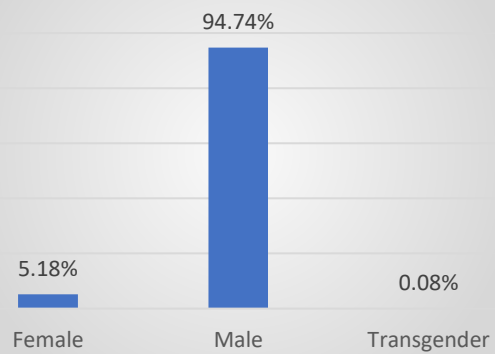

Sheriff's Daily Report

4/25/2021

Under the Custody of the Sheriff	
Total Male and Female	9,277
Jail Population	5,647
Community Corrections	3,630

Jail Population - Behind the Walls

Behind the Walls: Detainees that are physically housed under the Sheriff's custody 24 hours a day/7 days a week. This includes all populations listed on this chart - Divisional populations male & female, Outside Counties, Hospital, PRC, Women's Residential, & VRIC. Detainees in court-ordered treatment programs (PRC, Women's Residential, VRIC) are housed at CCDOC 24 hours a day/7 days week.

Sheriff's Daily Report

4/25/2021

CCSO Population Demographics

In Confinement

Gender Distribution

Race Distribution

Age Distribution

Community Corrections

Gender Distribution

Race Distribution

Age Distribution