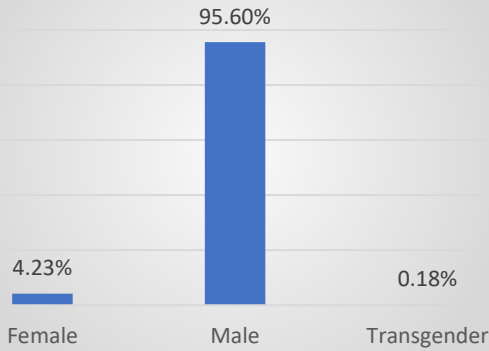

CCSO Population Demographics

In Confinement

Gender Distribution