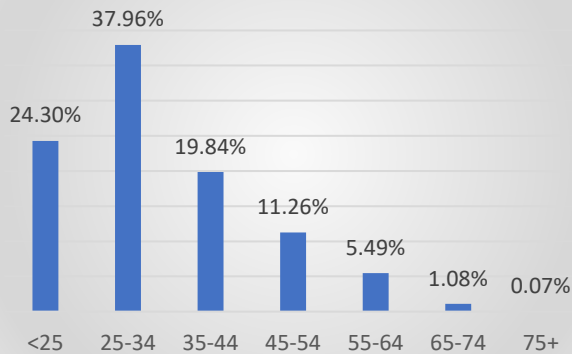

Sheriff's Daily Report

4/25/2021

Under the Custody of the Sheriff	
Total Male and Female	9,277
Jail Population	5,647
Community Corrections	3,630

Jail Population - Behind the Walls

Behind the Walls: Detainees that are physically housed under the Sheriff's custody 24 hours a day/7 days a week. This includes all populations listed on this chart - Divisional populations male & female, Outside Counties, Hospital, PRC, Women's Residential, & VRIC. Detainees in court-ordered treatment programs (PRC, Women's Residential, VRIC) are housed at CCDOC 24 hours a day/7 days week.

Sheriff's Daily Report

4/25/2021

CCSO Population Demographics

In Confinement

Gender Distribution

Race Distribution

Age Distribution

Community Corrections

Gender Distribution

Race Distribution

Age Distribution