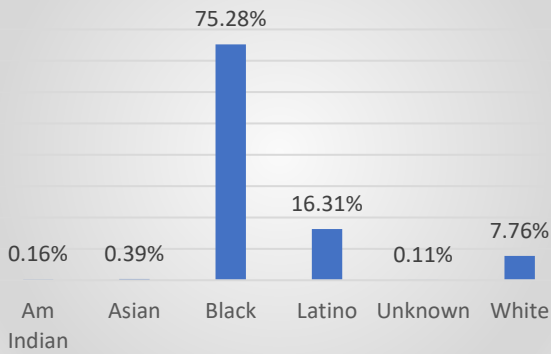

Sheriff's Daily Report

4/25/2021

Under the Custody of the Sheriff	
Total Male and Female	9,277
Jail Population	5,647
Community Corrections	3,630

Jail Population - Behind the Walls

Behind the Walls: Detainees that are physically housed under the Sheriff's custody 24 hours a day/7 days a week. This includes all populations listed on this chart - Divisional populations male & female, Outside Counties, Hospital, PRC, Women's Residential, & VRIC. Detainees in court-ordered treatment programs (PRC, Women's Residential, VRIC) are housed at CCDOC 24 hours a day/7 days week.

Sheriff's Daily Report

4/25/2021

CCSO Population Demographics

In Confinement

Gender Distribution

Race Distribution

Age Distribution

Community Corrections

Gender Distribution

Race Distribution

Age Distribution