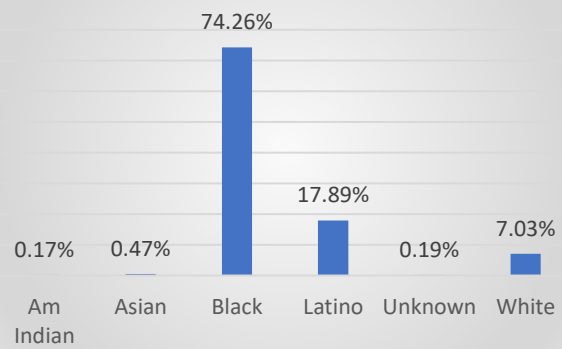

Sheriff's Daily Report

4/25/2021

Under the Custody of the Sheriff	
Total Male and Female	9,277
Jail Population	5,647
Community Corrections	3,630

Jail Population - Behind the Walls

Behind the Walls: Detainees that are physically housed under the Sheriff's custody 24 hours a day/7 days a week. This includes all populations listed on this chart - Divisional populations male & female, Outside Counties, Hospital, PRC, Women's Residential, & VRIC. Detainees in court-ordered treatment programs (PRC, Women's Residential, VRIC) are housed at CCDOC 24 hours a day/7 days week.

Sheriff's Daily Report

4/25/2021

CCSO Population Demographics

In Confinement

Gender Distribution

Race Distribution

Age Distribution

Community Corrections

Gender Distribution

Race Distribution

Age Distribution