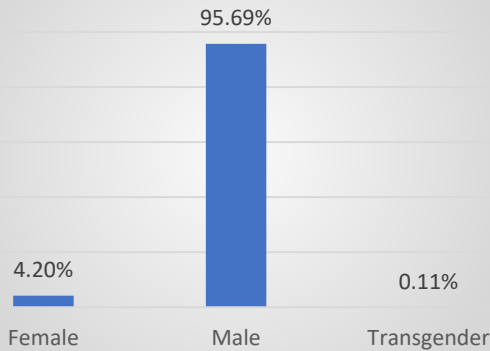

Sheriff's Daily Report

4/19/2021

CCSO Population Demographics

In Confinement

Community Corrections

Gender Distribution