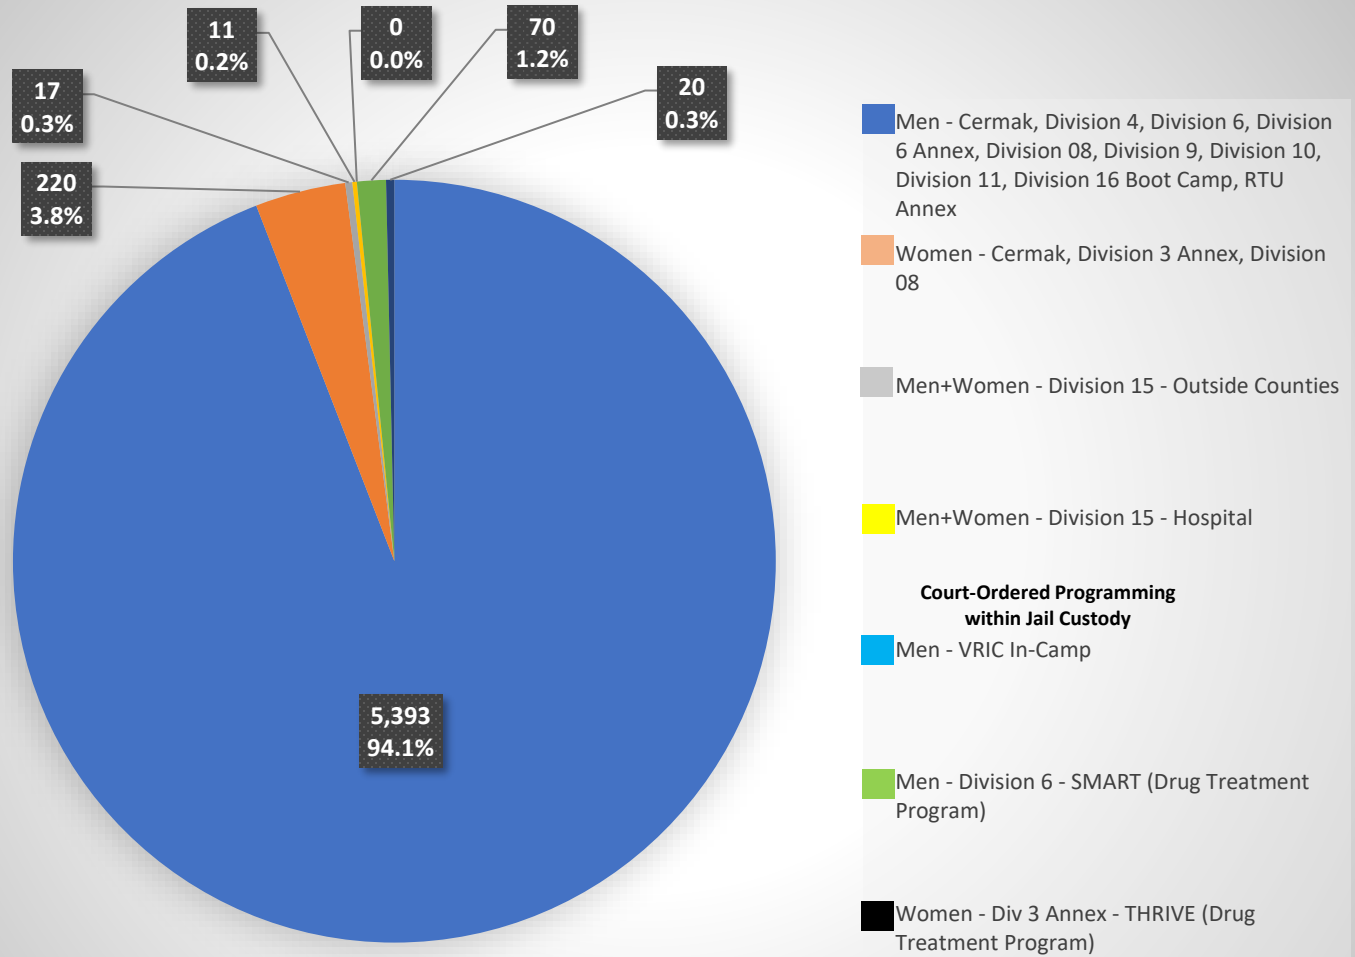

## 4/19/2021

Under the Custody of the Sheriff	
<b>Total Male and Female</b>	<b>9,388</b>
Jail Population	5,731
Community Corrections	3,657

### Jail Population - Behind the Walls

Behind the Walls: Detainees that are physically housed under the Sheriff's custody 24 hours a day/7 days a week. This includes all populations listed on this chart - Divisional populations male & female, Outside Counties, Hospital, PRC, Women's Residential, & VRIC. Detainees in court-ordered treatment programs (PRC, Women's Residential, VRIC) are housed at CCDOC 24 hours a day/7 days week.

#### Age Distribution