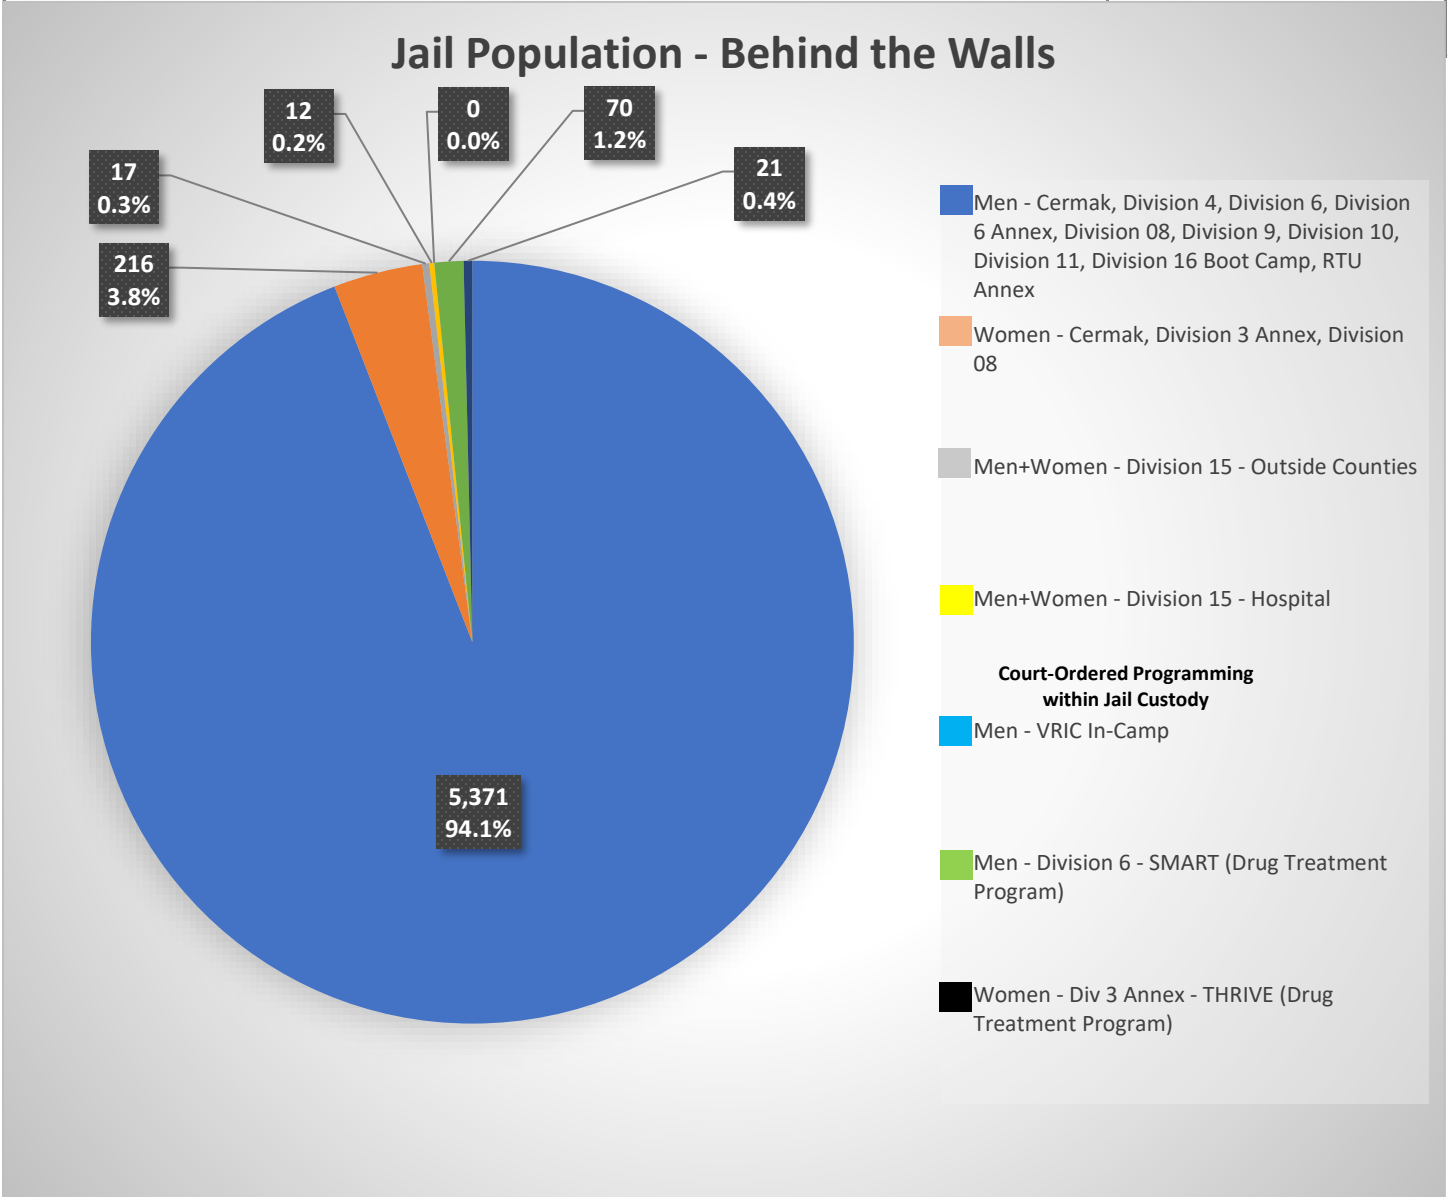

# Sheriff's Daily Report

## 4/17/2021

Under the Custody of the Sheriff	
<b>Total Male and Female</b>	<b>9,329</b>
Jail Population	5,707
Community Corrections	3,622

Behind the Walls: Detainees that are physically housed under the Sheriff's custody 24 hours a day/7 days a week. This includes all populations listed on this chart - Divisional populations male & female, Outside Counties, Hospital, PRC, Women's Residential, & VRIC. Detainees in court-ordered treatment programs (PRC, Women's Residential, VRIC) are housed at CCDOC 24 hours a day/7 days week.

#### Race Distribution

#### Age Distribution