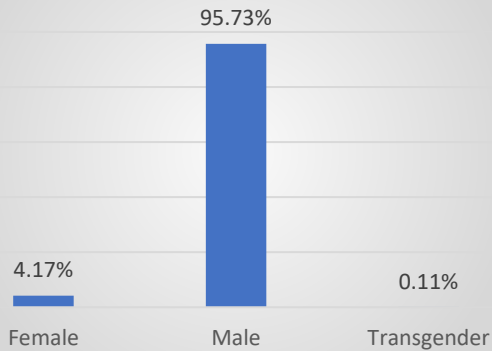

CCSO Population Demographics

In Confinement

Gender Distribution