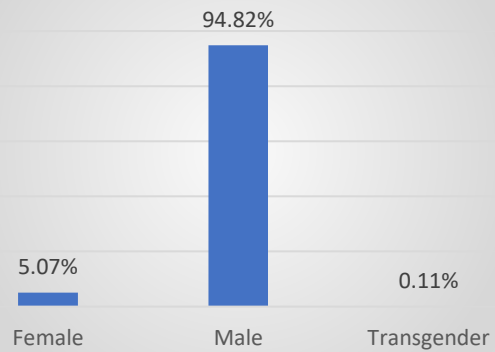

Sheriff's Daily Report

4/16/2021

Under the Custody of the Sheriff	
Total Male and Female	9,335
Jail Population	5,703
Community Corrections	3,632

Jail Population - Behind the Walls

Behind the Walls: Detainees that are physically housed under the Sheriff's custody 24 hours a day/7 days a week. This includes all populations listed on this chart - Divisional populations male & female, Outside Counties, Hospital, PRC, Women's Residential, & VRIC. Detainees in court-ordered treatment programs (PRC, Women's Residential, VRIC) are housed at CCDOC 24 hours a day/7 days week.

Sheriff's Daily Report

4/16/2021

CCSO Population Demographics

In Confinement

Gender Distribution

Race Distribution

Age Distribution

Community Corrections

Gender Distribution

Race Distribution

Age Distribution