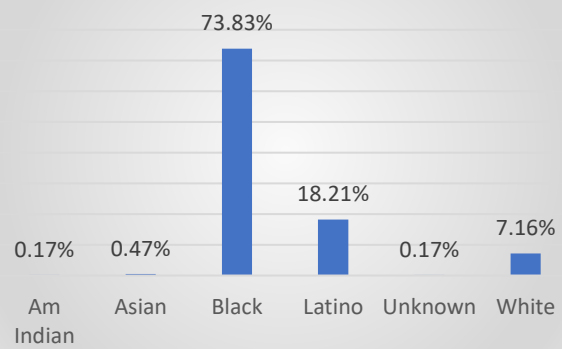

Sheriff's Daily Report

4/16/2021

Under the Custody of the Sheriff	
Total Male and Female	9,335
Jail Population	5,703
Community Corrections	3,632

Jail Population - Behind the Walls

Behind the Walls: Detainees that are physically housed under the Sheriff's custody 24 hours a day/7 days a week. This includes all populations listed on this chart - Divisional populations male & female, Outside Counties, Hospital, PRC, Women's Residential, & VRIC. Detainees in court-ordered treatment programs (PRC, Women's Residential, VRIC) are housed at CCDOC 24 hours a day/7 days week.

Sheriff's Daily Report

4/16/2021

CCSO Population Demographics

In Confinement

Gender Distribution

Race Distribution

Age Distribution

Community Corrections

Gender Distribution

Race Distribution

Age Distribution