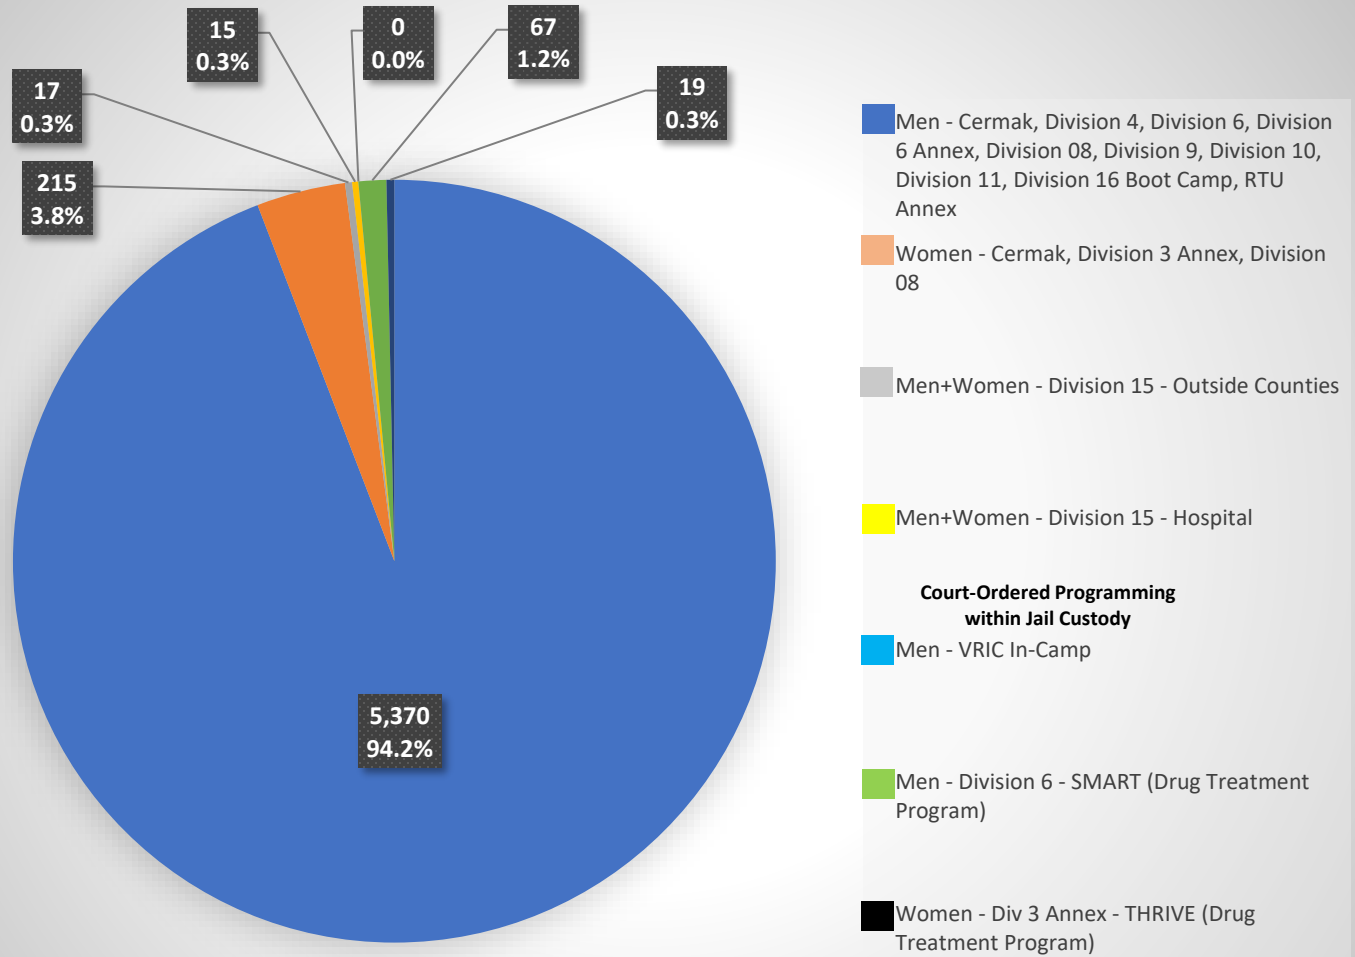

Sheriff's Daily Report

4/16/2021

Under the Custody of the Sheriff	
Total Male and Female	9,335
Jail Population	5,703
Community Corrections	3,632

Jail Population - Behind the Walls

Behind the Walls: Detainees that are physically housed under the Sheriff's custody 24 hours a day/7 days a week. This includes all populations listed on this chart - Divisional populations male & female, Outside Counties, Hospital, PRC, Women's Residential, & VRIC. Detainees in court-ordered treatment programs (PRC, Women's Residential, VRIC) are housed at CCDOC 24 hours a day/7 days week.

Sheriff's Daily Report

4/16/2021

CCSO Population Demographics

In Confinement

Gender Distribution

Race Distribution

Age Distribution

Community Corrections

Gender Distribution

Race Distribution

Age Distribution