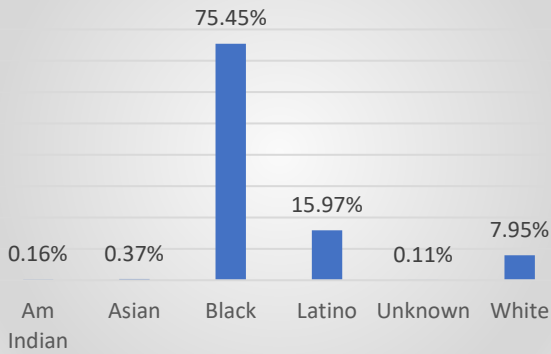

Sheriff's Daily Report

4/16/2021

Under the Custody of the Sheriff	
Total Male and Female	9,335
Jail Population	5,703
Community Corrections	3,632

Jail Population - Behind the Walls

Behind the Walls: Detainees that are physically housed under the Sheriff's custody 24 hours a day/7 days a week. This includes all populations listed on this chart - Divisional populations male & female, Outside Counties, Hospital, PRC, Women's Residential, & VRIC. Detainees in court-ordered treatment programs (PRC, Women's Residential, VRIC) are housed at CCDOC 24 hours a day/7 days week.

Sheriff's Daily Report

4/16/2021

CCSO Population Demographics

In Confinement

Gender Distribution

Race Distribution

Age Distribution

Community Corrections

Gender Distribution

Race Distribution

Age Distribution