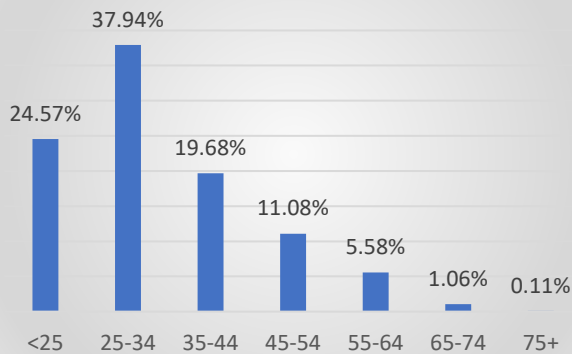

Sheriff's Daily Report

4/16/2021

Under the Custody of the Sheriff	
Total Male and Female	9,335
Jail Population	5,703
Community Corrections	3,632

Jail Population - Behind the Walls

Behind the Walls: Detainees that are physically housed under the Sheriff's custody 24 hours a day/7 days a week. This includes all populations listed on this chart - Divisional populations male & female, Outside Counties, Hospital, PRC, Women's Residential, & VRIC. Detainees in court-ordered treatment programs (PRC, Women's Residential, VRIC) are housed at CCDOC 24 hours a day/7 days week.

Sheriff's Daily Report

4/16/2021

CCSO Population Demographics

In Confinement

Gender Distribution

Race Distribution

Age Distribution

Community Corrections

Gender Distribution

Race Distribution

Age Distribution