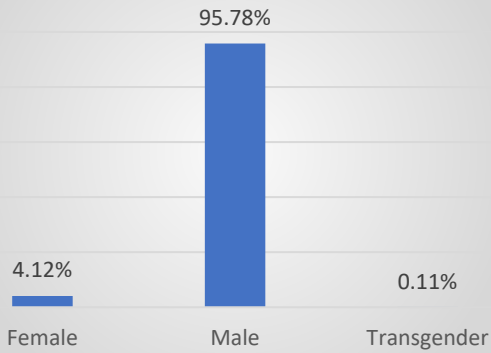

Sheriff's Daily Report

4/16/2021

CCSO Population Demographics

In Confinement

Gender Distribution