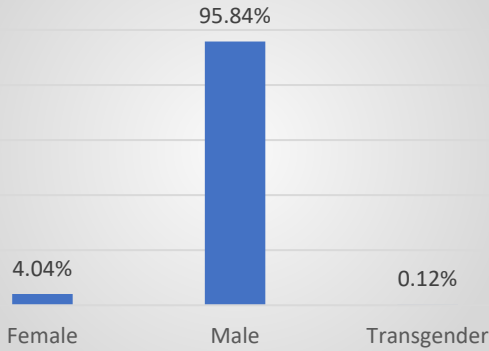

Sheriff's Daily Report

4/14/2021

Under the Custody of the Sheriff	
Total Male and Female	9,406
Jail Population	5,756
Community Corrections	3,650

Jail Population - Behind the Walls

Behind the Walls: Detainees that are physically housed under the Sheriff's custody 24 hours a day/7 days a week. This includes all populations listed on this chart - Divisional populations male & female, Outside Counties, Hospital, PRC, Women's Residential, & VRIC. Detainees in court-ordered treatment programs (PRC, Women's Residential, VRIC) are housed at CCDOC 24 hours a day/7 days week.

Sheriff's Daily Report

4/14/2021

CCSO Population Demographics

In Confinement

Community Corrections

Gender Distribution

Gender Distribution

Race Distribution

Race Distribution

Age Distribution

Age Distribution