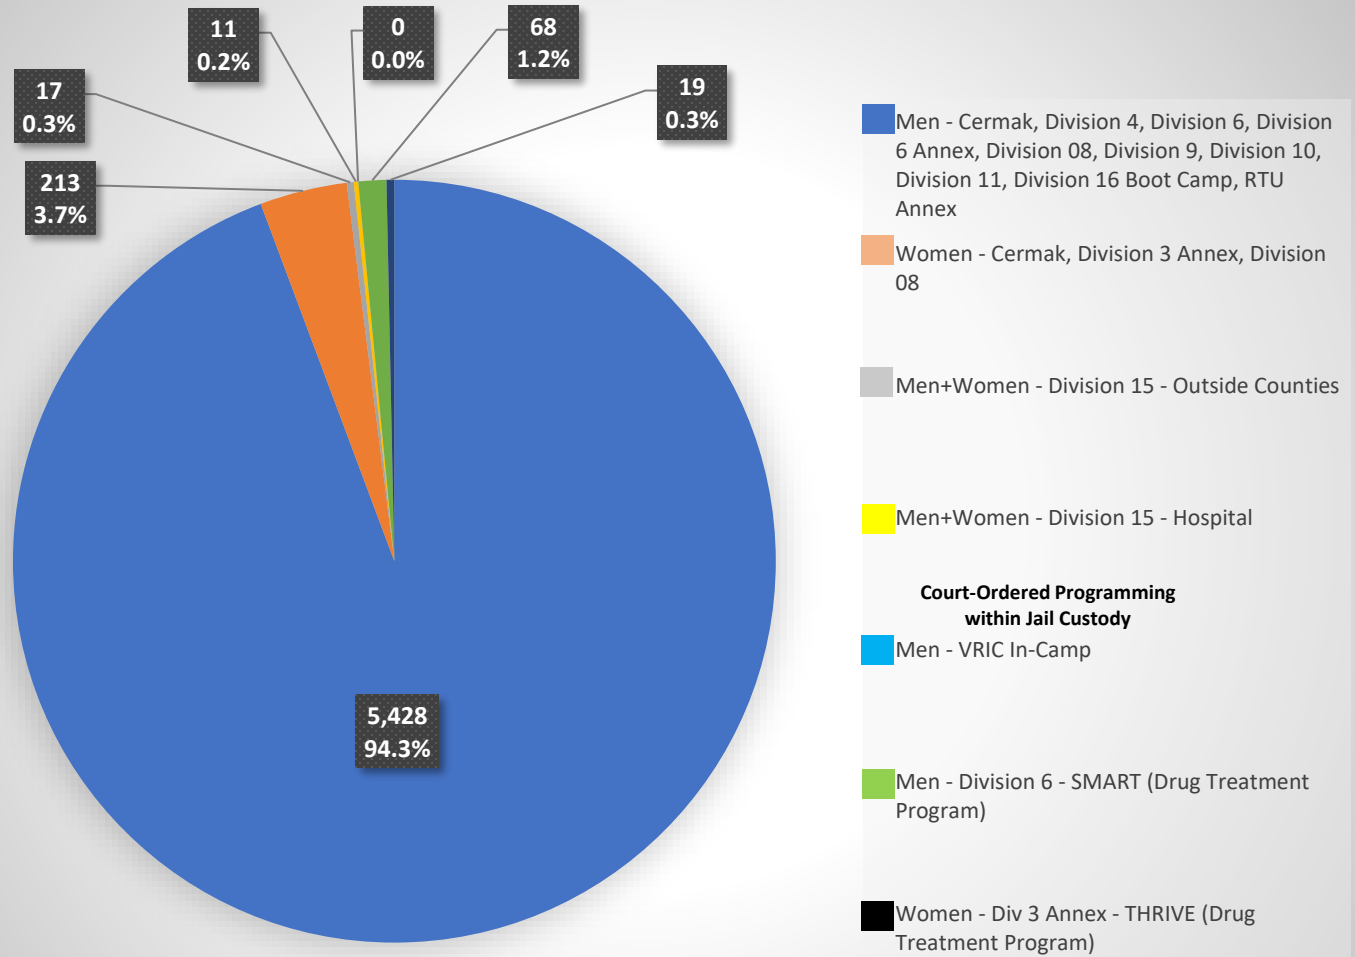

Sheriff's Daily Report

4/14/2021

Under the Custody of the Sheriff	
Total Male and Female	9,406
Jail Population	5,756
Community Corrections	3,650

Jail Population - Behind the Walls

Behind the Walls: Detainees that are physically housed under the Sheriff's custody 24 hours a day/7 days a week. This includes all populations listed on this chart - Divisional populations male & female, Outside Counties, Hospital, PRC, Women's Residential, & VRIC. Detainees in court-ordered treatment programs (PRC, Women's Residential, VRIC) are housed at CCDOC 24 hours a day/7 days week.

Sheriff's Daily Report

4/14/2021

CCSO Population Demographics

In Confinement

Community Corrections

Gender Distribution

Gender Distribution

Race Distribution

Race Distribution

Age Distribution

Age Distribution