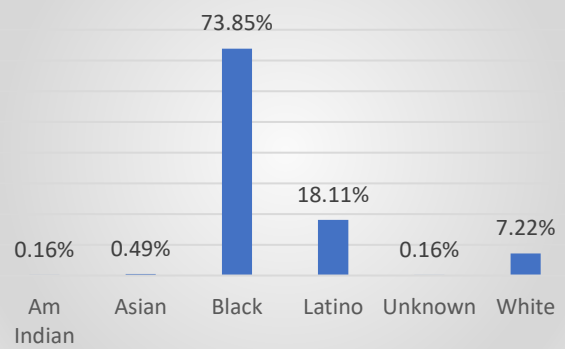

Sheriff's Daily Report

4/14/2021

Under the Custody of the Sheriff	
Total Male and Female	9,406
Jail Population	5,756
Community Corrections	3,650

Jail Population - Behind the Walls

Behind the Walls: Detainees that are physically housed under the Sheriff's custody 24 hours a day/7 days a week. This includes all populations listed on this chart - Divisional populations male & female, Outside Counties, Hospital, PRC, Women's Residential, & VRIC. Detainees in court-ordered treatment programs (PRC, Women's Residential, VRIC) are housed at CCDOC 24 hours a day/7 days week.

Sheriff's Daily Report

4/14/2021

CCSO Population Demographics

In Confinement

Community Corrections

Gender Distribution

Gender Distribution

Race Distribution

Race Distribution

Age Distribution

Age Distribution