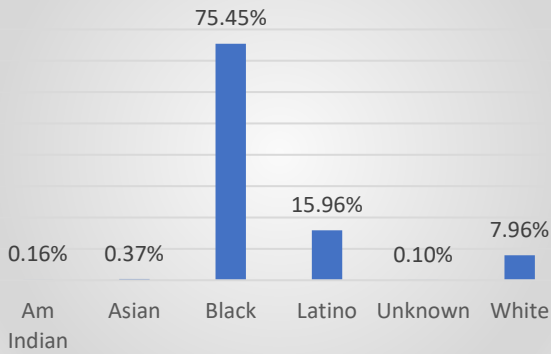

Sheriff's Daily Report

4/14/2021

Under the Custody of the Sheriff	
Total Male and Female	9,406
Jail Population	5,756
Community Corrections	3,650

Jail Population - Behind the Walls

Behind the Walls: Detainees that are physically housed under the Sheriff's custody 24 hours a day/7 days a week. This includes all populations listed on this chart - Divisional populations male & female, Outside Counties, Hospital, PRC, Women's Residential, & VRIC. Detainees in court-ordered treatment programs (PRC, Women's Residential, VRIC) are housed at CCDOC 24 hours a day/7 days week.

Sheriff's Daily Report

4/14/2021

CCSO Population Demographics

In Confinement

Community Corrections

Gender Distribution

Gender Distribution

Race Distribution

Race Distribution

Age Distribution

Age Distribution