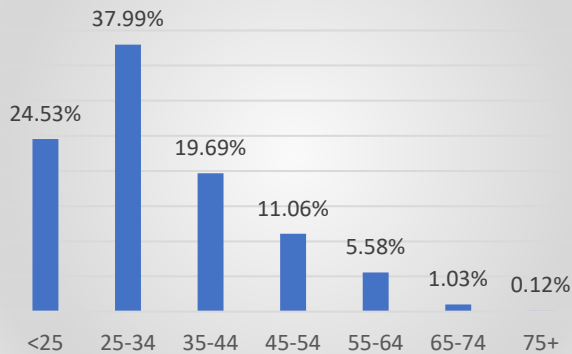

Sheriff's Daily Report

4/14/2021

Under the Custody of the Sheriff	
Total Male and Female	9,406
Jail Population	5,756
Community Corrections	3,650

Jail Population - Behind the Walls

Behind the Walls: Detainees that are physically housed under the Sheriff's custody 24 hours a day/7 days a week. This includes all populations listed on this chart - Divisional populations male & female, Outside Counties, Hospital, PRC, Women's Residential, & VRIC. Detainees in court-ordered treatment programs (PRC, Women's Residential, VRIC) are housed at CCDOC 24 hours a day/7 days week.

Sheriff's Daily Report

4/14/2021

CCSO Population Demographics

In Confinement

Community Corrections

Gender Distribution

Gender Distribution

Race Distribution

Race Distribution

Age Distribution

Age Distribution