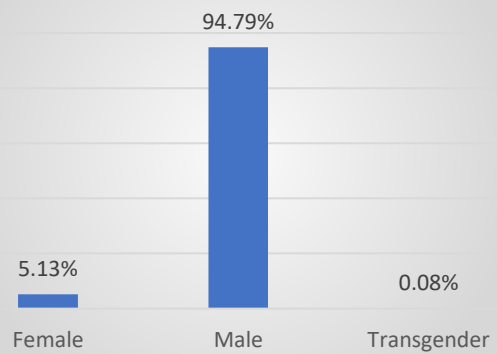

Sheriff's Daily Report

4/14/2021

Under the Custody of the Sheriff	
Total Male and Female	9,406
Jail Population	5,756
Community Corrections	3,650

Jail Population - Behind the Walls

Behind the Walls: Detainees that are physically housed under the Sheriff's custody 24 hours a day/7 days a week. This includes all populations listed on this chart - Divisional populations male & female, Outside Counties, Hospital, PRC, Women's Residential, & VRIC. Detainees in court-ordered treatment programs (PRC, Women's Residential, VRIC) are housed at CCDOC 24 hours a day/7 days week.

Sheriff's Daily Report

4/14/2021

CCSO Population Demographics

In Confinement

Community Corrections

Gender Distribution

Gender Distribution

Race Distribution

Race Distribution

Age Distribution

Age Distribution