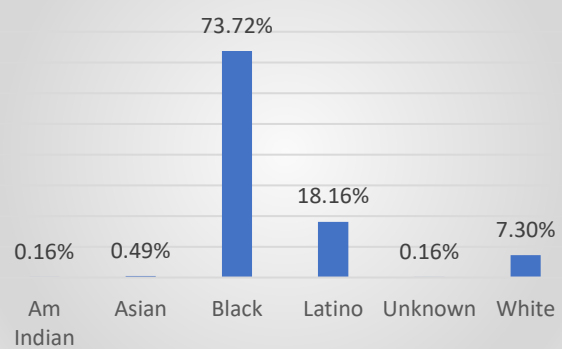

Sheriff's Daily Report

4/13/2021

Under the Custody of the Sheriff	
Total Male and Female	9,427
Jail Population	5,778
Community Corrections	3,649

Jail Population - Behind the Walls

Behind the Walls: Detainees that are physically housed under the Sheriff's custody 24 hours a day/7 days a week. This includes all populations listed on this chart - Divisional populations male & female, Outside Counties, Hospital, PRC, Women's Residential, & VRIC. Detainees in court-ordered treatment programs (PRC, Women's Residential, VRIC) are housed at CCDOC 24 hours a day/7 days week.

Sheriff's Daily Report

4/13/2021

CCSO Population Demographics

In Confinement

Community Corrections

Gender Distribution

Gender Distribution

Race Distribution

Race Distribution

Age Distribution

Age Distribution