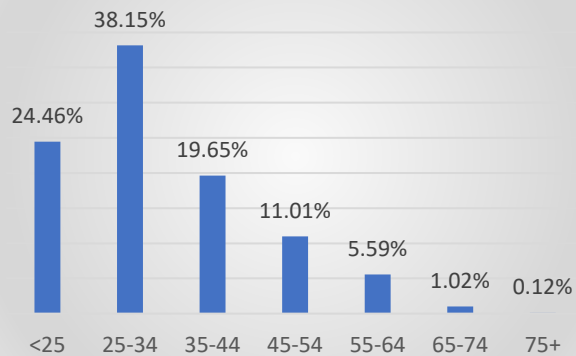

Sheriff's Daily Report

4/13/2021

Under the Custody of the Sheriff	
Total Male and Female	9,427
Jail Population	5,778
Community Corrections	3,649

Jail Population - Behind the Walls

Behind the Walls: Detainees that are physically housed under the Sheriff's custody 24 hours a day/7 days a week. This includes all populations listed on this chart - Divisional populations male & female, Outside Counties, Hospital, PRC, Women's Residential, & VRIC. Detainees in court-ordered treatment programs (PRC, Women's Residential, VRIC) are housed at CCDOC 24 hours a day/7 days week.

Sheriff's Daily Report

4/13/2021

CCSO Population Demographics

In Confinement

Community Corrections

Gender Distribution

Gender Distribution

Race Distribution

Race Distribution

Age Distribution

Age Distribution