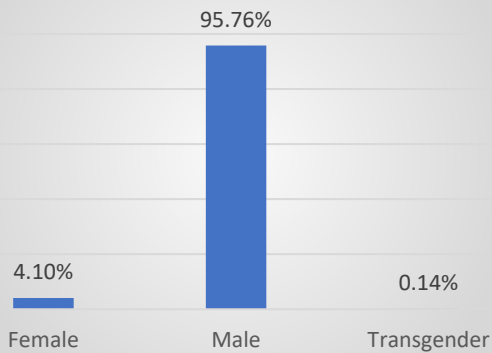

Sheriff's Daily Report

4/13/2021

Under the Custody of the Sheriff	
Total Male and Female	9,427
Jail Population	5,778
Community Corrections	3,649

Jail Population - Behind the Walls

Behind the Walls: Detainees that are physically housed under the Sheriff's custody 24 hours a day/7 days a week. This includes all populations listed on this chart - Divisional populations male & female, Outside Counties, Hospital, PRC, Women's Residential, & VRIC. Detainees in court-ordered treatment programs (PRC, Women's Residential, VRIC) are housed at CCDOC 24 hours a day/7 days week.

Sheriff's Daily Report

4/13/2021

CCSO Population Demographics

In Confinement

Community Corrections

Gender Distribution

Gender Distribution

Race Distribution

Race Distribution

Age Distribution

Age Distribution