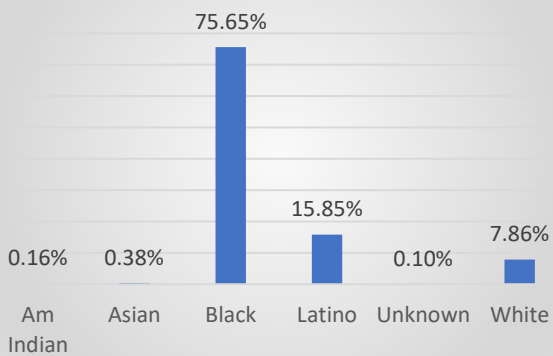

Sheriff's Daily Report

4/13/2021

Under the Custody of the Sheriff	
Total Male and Female	9,427
Jail Population	5,778
Community Corrections	3,649

Jail Population - Behind the Walls

Behind the Walls: Detainees that are physically housed under the Sheriff's custody 24 hours a day/7 days a week. This includes all populations listed on this chart - Divisional populations male & female, Outside Counties, Hospital, PRC, Women's Residential, & VRIC. Detainees in court-ordered treatment programs (PRC, Women's Residential, VRIC) are housed at CCDOC 24 hours a day/7 days week.

Sheriff's Daily Report

4/13/2021

CCSO Population Demographics

In Confinement

Community Corrections

Gender Distribution

Gender Distribution

Race Distribution

Race Distribution

Age Distribution

Age Distribution