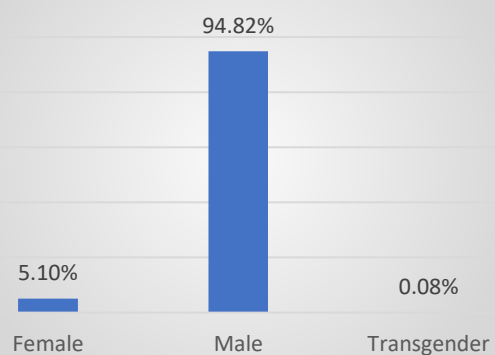

Sheriff's Daily Report

4/13/2021

Under the Custody of the Sheriff	
Total Male and Female	9,427
Jail Population	5,778
Community Corrections	3,649

Jail Population - Behind the Walls

Behind the Walls: Detainees that are physically housed under the Sheriff's custody 24 hours a day/7 days a week. This includes all populations listed on this chart - Divisional populations male & female, Outside Counties, Hospital, PRC, Women's Residential, & VRIC. Detainees in court-ordered treatment programs (PRC, Women's Residential, VRIC) are housed at CCDOC 24 hours a day/7 days week.

Sheriff's Daily Report

4/13/2021

CCSO Population Demographics

In Confinement

Community Corrections

Gender Distribution

Gender Distribution

Race Distribution

Race Distribution

Age Distribution

Age Distribution