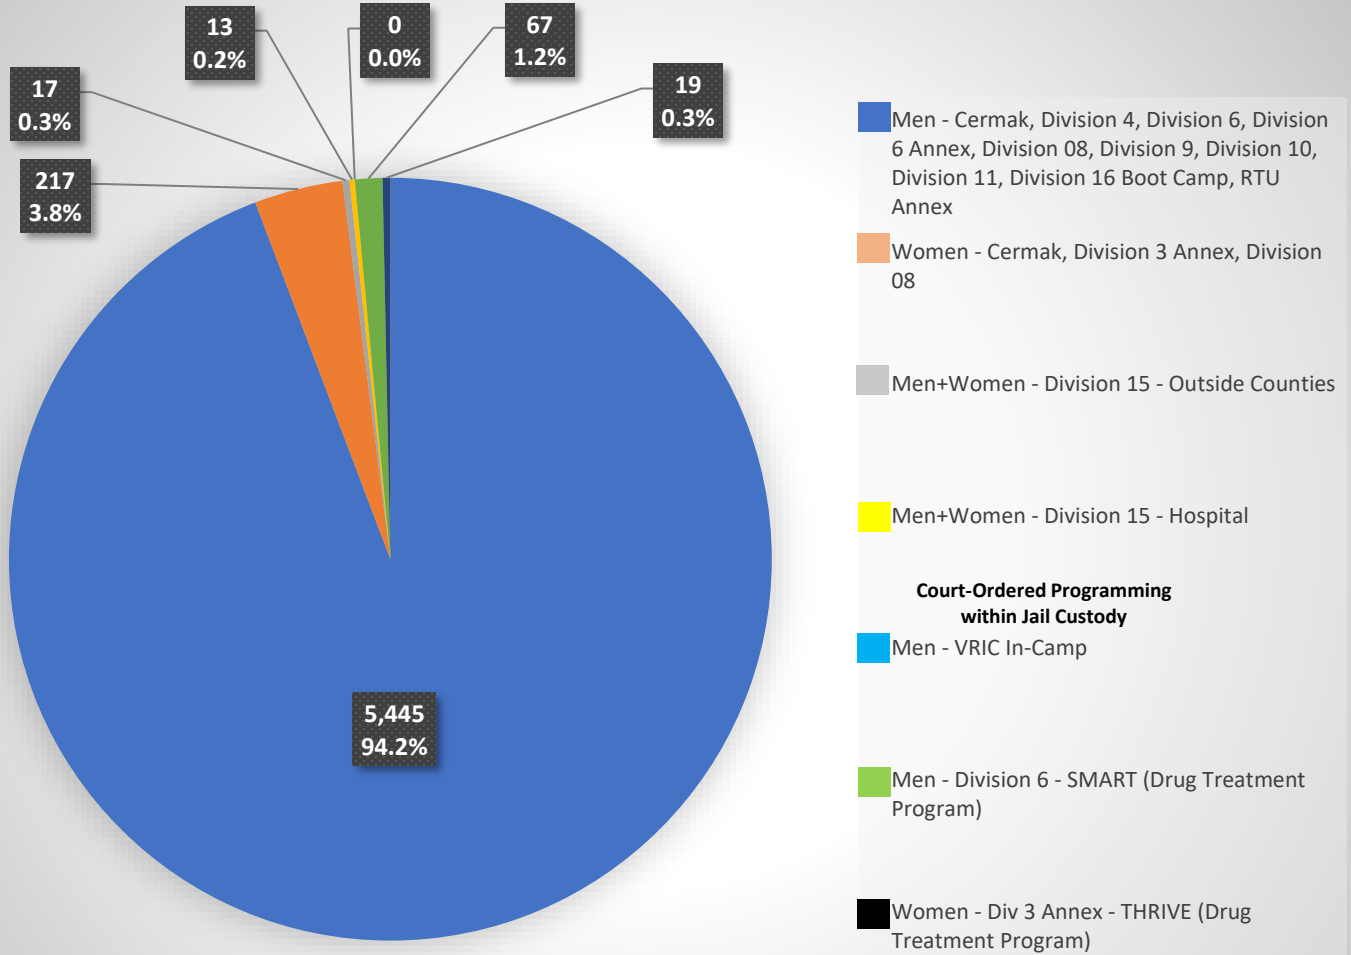

Sheriff's Daily Report

4/13/2021

Under the Custody of the Sheriff	
Total Male and Female	9,427
Jail Population	5,778
Community Corrections	3,649

Jail Population - Behind the Walls

Behind the Walls: Detainees that are physically housed under the Sheriff's custody 24 hours a day/7 days a week. This includes all populations listed on this chart - Divisional populations male & female, Outside Counties, Hospital, PRC, Women's Residential, & VRIC. Detainees in court-ordered treatment programs (PRC, Women's Residential, VRIC) are housed at CCDOC 24 hours a day/7 days week.

Sheriff's Daily Report

4/13/2021

CCSO Population Demographics

In Confinement

Community Corrections

Gender Distribution

Gender Distribution

Race Distribution

Race Distribution

Age Distribution

Age Distribution