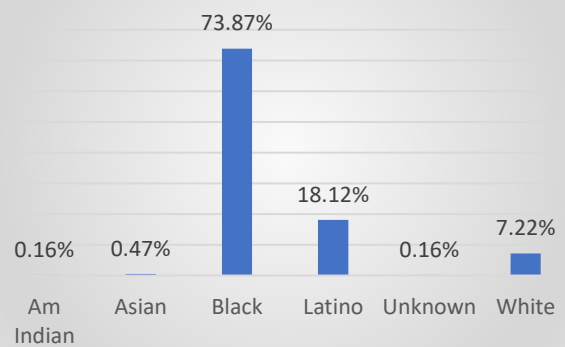

Sheriff's Daily Report

4/10/2021

Under the Custody of the Sheriff	
Total Male and Female	9,354
Jail Population	5,708
Community Corrections	3,646

Jail Population - Behind the Walls

Behind the Walls: Detainees that are physically housed under the Sheriff's custody 24 hours a day/7 days a week. This includes all populations listed on this chart - Divisional populations male & female, Outside Counties, Hospital, PRC, Women's Residential, & VRIC. Detainees in court-ordered treatment programs (PRC, Women's Residential, VRIC) are housed at CCDOC 24 hours a day/7 days week.

Sheriff's Daily Report

4/10/2021

CCSO Population Demographics

In Confinement

Community Corrections

Gender Distribution

Gender Distribution

Race Distribution

Race Distribution

Age Distribution

Age Distribution