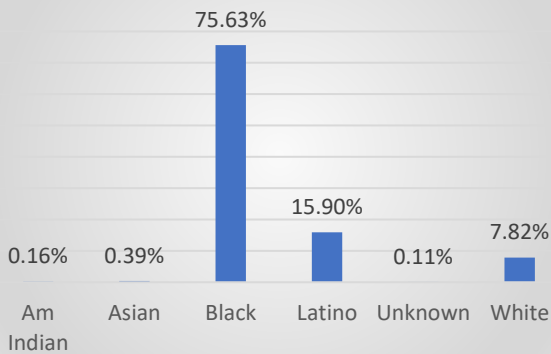

Sheriff's Daily Report

4/10/2021

Under the Custody of the Sheriff	
Total Male and Female	9,354
Jail Population	5,708
Community Corrections	3,646

Jail Population - Behind the Walls

Behind the Walls: Detainees that are physically housed under the Sheriff's custody 24 hours a day/7 days a week. This includes all populations listed on this chart - Divisional populations male & female, Outside Counties, Hospital, PRC, Women's Residential, & VRIC. Detainees in court-ordered treatment programs (PRC, Women's Residential, VRIC) are housed at CCDOC 24 hours a day/7 days week.

Sheriff's Daily Report

4/10/2021

CCSO Population Demographics

In Confinement

Community Corrections

Gender Distribution

Gender Distribution

Race Distribution

Race Distribution

Age Distribution

Age Distribution