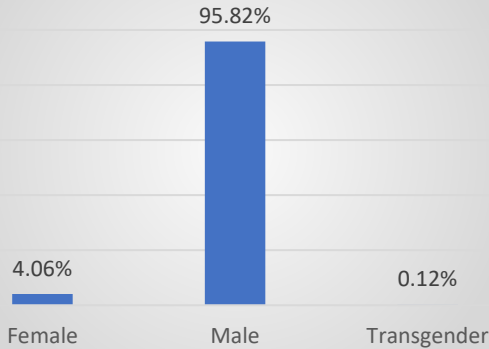

Sheriff's Daily Report

4/10/2021

Under the Custody of the Sheriff	
Total Male and Female	9,354
Jail Population	5,708
Community Corrections	3,646

Jail Population - Behind the Walls

Behind the Walls: Detainees that are physically housed under the Sheriff's custody 24 hours a day/7 days a week. This includes all populations listed on this chart - Divisional populations male & female, Outside Counties, Hospital, PRC, Women's Residential, & VRIC. Detainees in court-ordered treatment programs (PRC, Women's Residential, VRIC) are housed at CCDOC 24 hours a day/7 days week.

Sheriff's Daily Report

4/10/2021

CCSO Population Demographics

In Confinement

Community Corrections

Gender Distribution

Gender Distribution

Race Distribution

Race Distribution

Age Distribution

Age Distribution