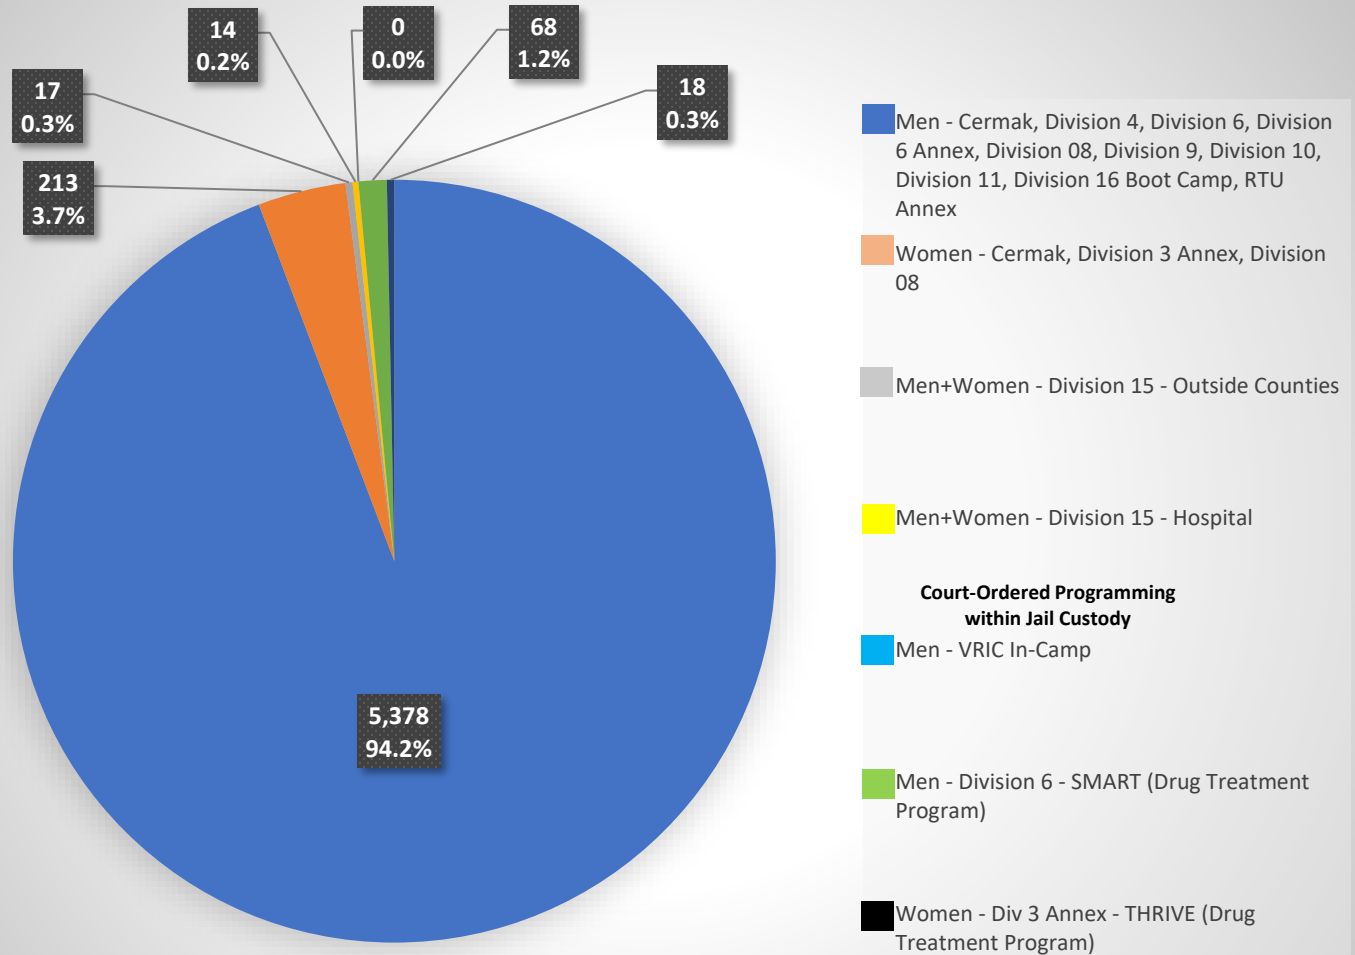

Sheriff's Daily Report

4/10/2021

Under the Custody of the Sheriff	
Total Male and Female	9,354
Jail Population	5,708
Community Corrections	3,646

Jail Population - Behind the Walls

Behind the Walls: Detainees that are physically housed under the Sheriff's custody 24 hours a day/7 days a week. This includes all populations listed on this chart - Divisional populations male & female, Outside Counties, Hospital, PRC, Women's Residential, & VRIC. Detainees in court-ordered treatment programs (PRC, Women's Residential, VRIC) are housed at CCDOC 24 hours a day/7 days week.

Sheriff's Daily Report

4/10/2021

CCSO Population Demographics

In Confinement

Community Corrections

Gender Distribution

Gender Distribution

Race Distribution

Race Distribution

Age Distribution

Age Distribution