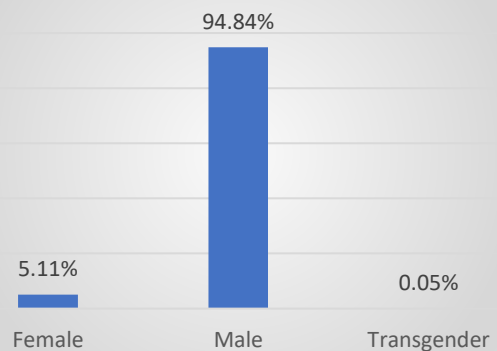

Sheriff's Daily Report

4/10/2021

Under the Custody of the Sheriff	
Total Male and Female	9,354
Jail Population	5,708
Community Corrections	3,646

Jail Population - Behind the Walls

Behind the Walls: Detainees that are physically housed under the Sheriff's custody 24 hours a day/7 days a week. This includes all populations listed on this chart - Divisional populations male & female, Outside Counties, Hospital, PRC, Women's Residential, & VRIC. Detainees in court-ordered treatment programs (PRC, Women's Residential, VRIC) are housed at CCDOC 24 hours a day/7 days week.

Sheriff's Daily Report

4/10/2021

CCSO Population Demographics

In Confinement

Community Corrections

Gender Distribution

Gender Distribution

Race Distribution

Race Distribution

Age Distribution

Age Distribution