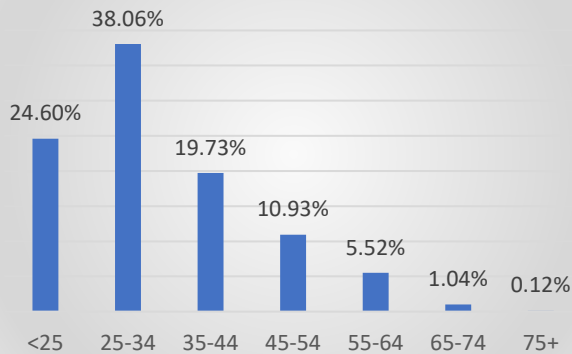

Sheriff's Daily Report

4/10/2021

Under the Custody of the Sheriff	
Total Male and Female	9,354
Jail Population	5,708
Community Corrections	3,646

Jail Population - Behind the Walls

Behind the Walls: Detainees that are physically housed under the Sheriff's custody 24 hours a day/7 days a week. This includes all populations listed on this chart - Divisional populations male & female, Outside Counties, Hospital, PRC, Women's Residential, & VRIC. Detainees in court-ordered treatment programs (PRC, Women's Residential, VRIC) are housed at CCDOC 24 hours a day/7 days week.

Sheriff's Daily Report

4/10/2021

CCSO Population Demographics

In Confinement

Community Corrections

Gender Distribution

Gender Distribution

Race Distribution

Race Distribution

Age Distribution

Age Distribution