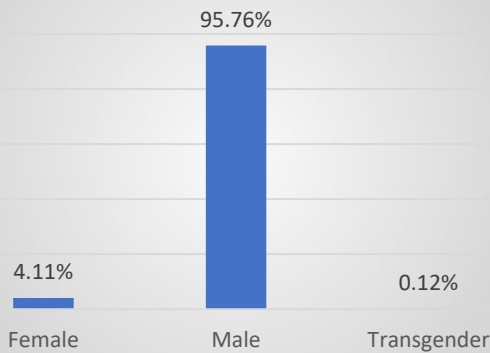

Sheriff's Daily Report

4/9/2021

Under the Custody of the Sheriff	
Total Male and Female	9,371
Jail Population	5,730
Community Corrections	3,641

Jail Population - Behind the Walls

Behind the Walls: Detainees that are physically housed under the Sheriff's custody 24 hours a day/7 days a week. This includes all populations listed on this chart - Divisional populations male & female, Outside Counties, Hospital, PRC, Women's Residential, & VRIC. Detainees in court-ordered treatment programs (PRC, Women's Residential, VRIC) are housed at CCDOC 24 hours a day/7 days week.

Sheriff's Daily Report

4/9/2021

CCSO Population Demographics

In Confinement

Community Corrections

Gender Distribution

Gender Distribution

Race Distribution

Race Distribution

Age Distribution

Age Distribution