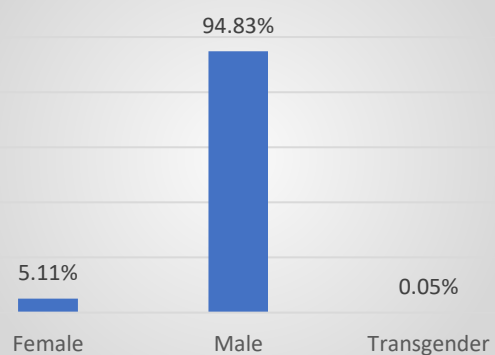

Sheriff's Daily Report

4/9/2021

Under the Custody of the Sheriff	
Total Male and Female	9,371
Jail Population	5,730
Community Corrections	3,641

Jail Population - Behind the Walls

Behind the Walls: Detainees that are physically housed under the Sheriff's custody 24 hours a day/7 days a week. This includes all populations listed on this chart - Divisional populations male & female, Outside Counties, Hospital, PRC, Women's Residential, & VRIC. Detainees in court-ordered treatment programs (PRC, Women's Residential, VRIC) are housed at CCDOC 24 hours a day/7 days week.

Sheriff's Daily Report

4/9/2021

CCSO Population Demographics

In Confinement

Community Corrections

Gender Distribution

Gender Distribution

Race Distribution

Race Distribution

Age Distribution

Age Distribution