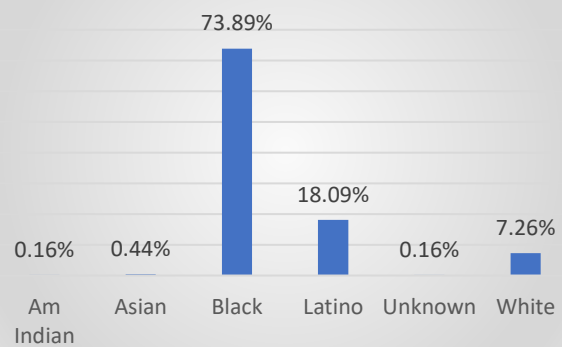

Sheriff's Daily Report

4/9/2021

Under the Custody of the Sheriff	
Total Male and Female	9,371
Jail Population	5,730
Community Corrections	3,641

Jail Population - Behind the Walls

Behind the Walls: Detainees that are physically housed under the Sheriff's custody 24 hours a day/7 days a week. This includes all populations listed on this chart - Divisional populations male & female, Outside Counties, Hospital, PRC, Women's Residential, & VRIC. Detainees in court-ordered treatment programs (PRC, Women's Residential, VRIC) are housed at CCDOC 24 hours a day/7 days week.

Sheriff's Daily Report

4/9/2021

CCSO Population Demographics

In Confinement

Community Corrections

Gender Distribution

Gender Distribution

Race Distribution

Race Distribution

Age Distribution

Age Distribution