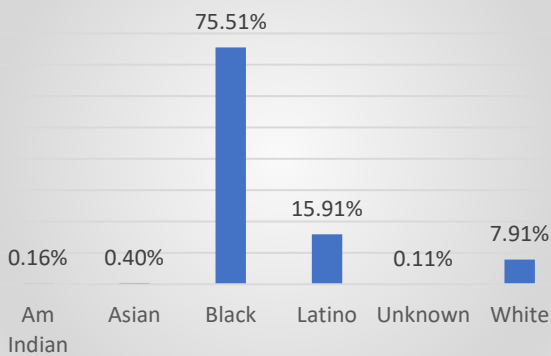

Sheriff's Daily Report

4/9/2021

Under the Custody of the Sheriff	
Total Male and Female	9,371
Jail Population	5,730
Community Corrections	3,641

Jail Population - Behind the Walls

Behind the Walls: Detainees that are physically housed under the Sheriff's custody 24 hours a day/7 days a week. This includes all populations listed on this chart - Divisional populations male & female, Outside Counties, Hospital, PRC, Women's Residential, & VRIC. Detainees in court-ordered treatment programs (PRC, Women's Residential, VRIC) are housed at CCDOC 24 hours a day/7 days week.

Sheriff's Daily Report

4/9/2021

CCSO Population Demographics

In Confinement

Community Corrections

Gender Distribution

Gender Distribution

Race Distribution

Race Distribution

Age Distribution

Age Distribution