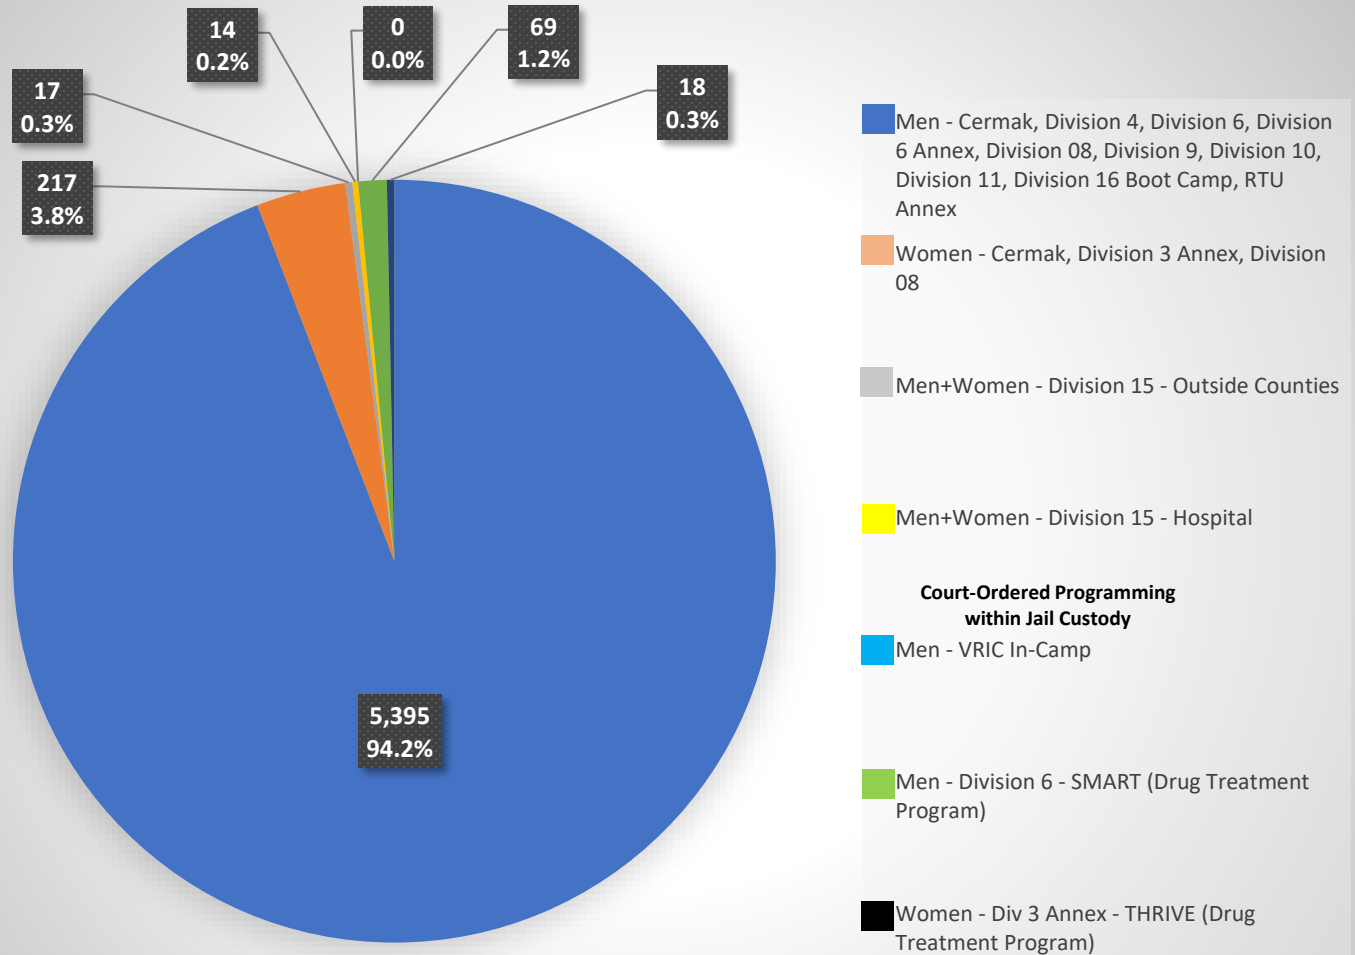

Sheriff's Daily Report

4/9/2021

Under the Custody of the Sheriff	
Total Male and Female	9,371
Jail Population	5,730
Community Corrections	3,641

Jail Population - Behind the Walls

Behind the Walls: Detainees that are physically housed under the Sheriff's custody 24 hours a day/7 days a week. This includes all populations listed on this chart - Divisional populations male & female, Outside Counties, Hospital, PRC, Women's Residential, & VRIC. Detainees in court-ordered treatment programs (PRC, Women's Residential, VRIC) are housed at CCDOC 24 hours a day/7 days week.

Sheriff's Daily Report

4/9/2021

CCSO Population Demographics

In Confinement

Community Corrections

Gender Distribution

Gender Distribution

Race Distribution

Race Distribution

Age Distribution

Age Distribution