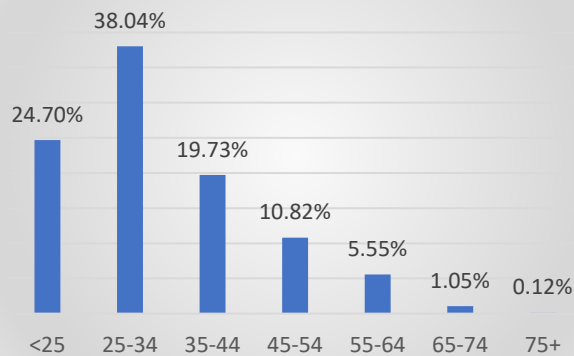

Sheriff's Daily Report

4/9/2021

Under the Custody of the Sheriff	
Total Male and Female	9,371
Jail Population	5,730
Community Corrections	3,641

Jail Population - Behind the Walls

Behind the Walls: Detainees that are physically housed under the Sheriff's custody 24 hours a day/7 days a week. This includes all populations listed on this chart - Divisional populations male & female, Outside Counties, Hospital, PRC, Women's Residential, & VRIC. Detainees in court-ordered treatment programs (PRC, Women's Residential, VRIC) are housed at CCDOC 24 hours a day/7 days week.

Sheriff's Daily Report

4/9/2021

CCSO Population Demographics

In Confinement

Community Corrections

Gender Distribution

Gender Distribution

Race Distribution

Race Distribution

Age Distribution

Age Distribution