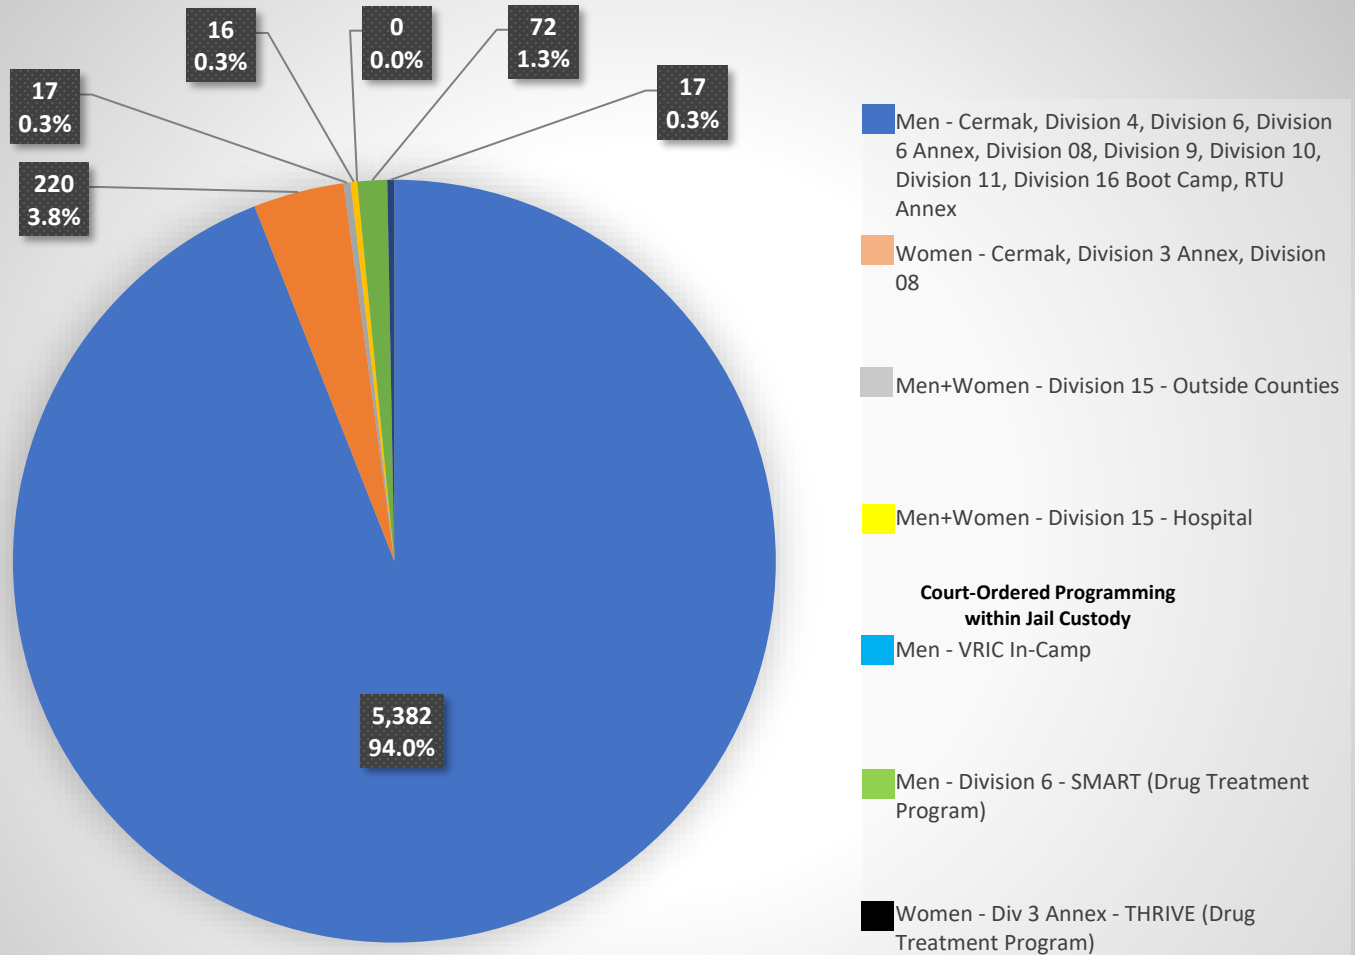

# Sheriff's Daily Report

4/8/2021

Under the Custody of the Sheriff	
<b>Total Male and Female</b>	<b>9,367</b>
Jail Population	5,724
Community Corrections	3,643

## Jail Population - Behind the Walls

Behind the Walls: Detainees that are physically housed under the Sheriff's custody 24 hours a day/7 days a week. This includes all populations listed on this chart - Divisional populations male & female, Outside Counties, Hospital, PRC, Women's Residential, & VRIC. Detainees in court-ordered treatment programs (PRC, Women's Residential, VRIC) are housed at CCDOC 24 hours a day/7 days week.

##### Race Distribution

##### Age Distribution