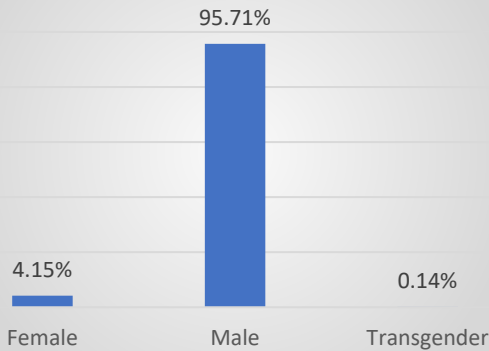

Sheriff's Daily Report

4/8/2021

CCSO Population Demographics

In Confinement

Gender Distribution