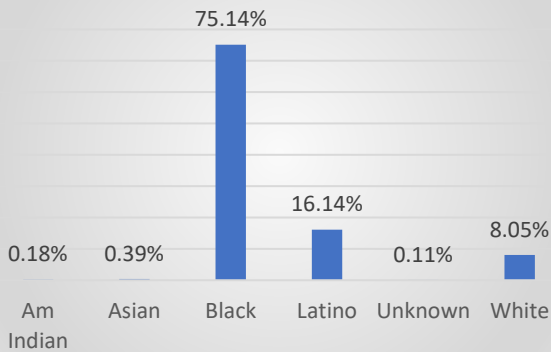

Sheriff's Daily Report

4/7/2021

Under the Custody of the Sheriff	
Total Male and Female	9,391
Jail Population	5,729
Community Corrections	3,662

Jail Population - Behind the Walls

Behind the Walls: Detainees that are physically housed under the Sheriff's custody 24 hours a day/7 days a week. This includes all populations listed on this chart - Divisional populations male & female, Outside Counties, Hospital, PRC, Women's Residential, & VRIC. Detainees in court-ordered treatment programs (PRC, Women's Residential, VRIC) are housed at CCDOC 24 hours a day/7 days week.

Sheriff's Daily Report

4/7/2021

CCSO Population Demographics

In Confinement

Gender Distribution

Race Distribution

Age Distribution

Community Corrections

Gender Distribution

Race Distribution

Age Distribution