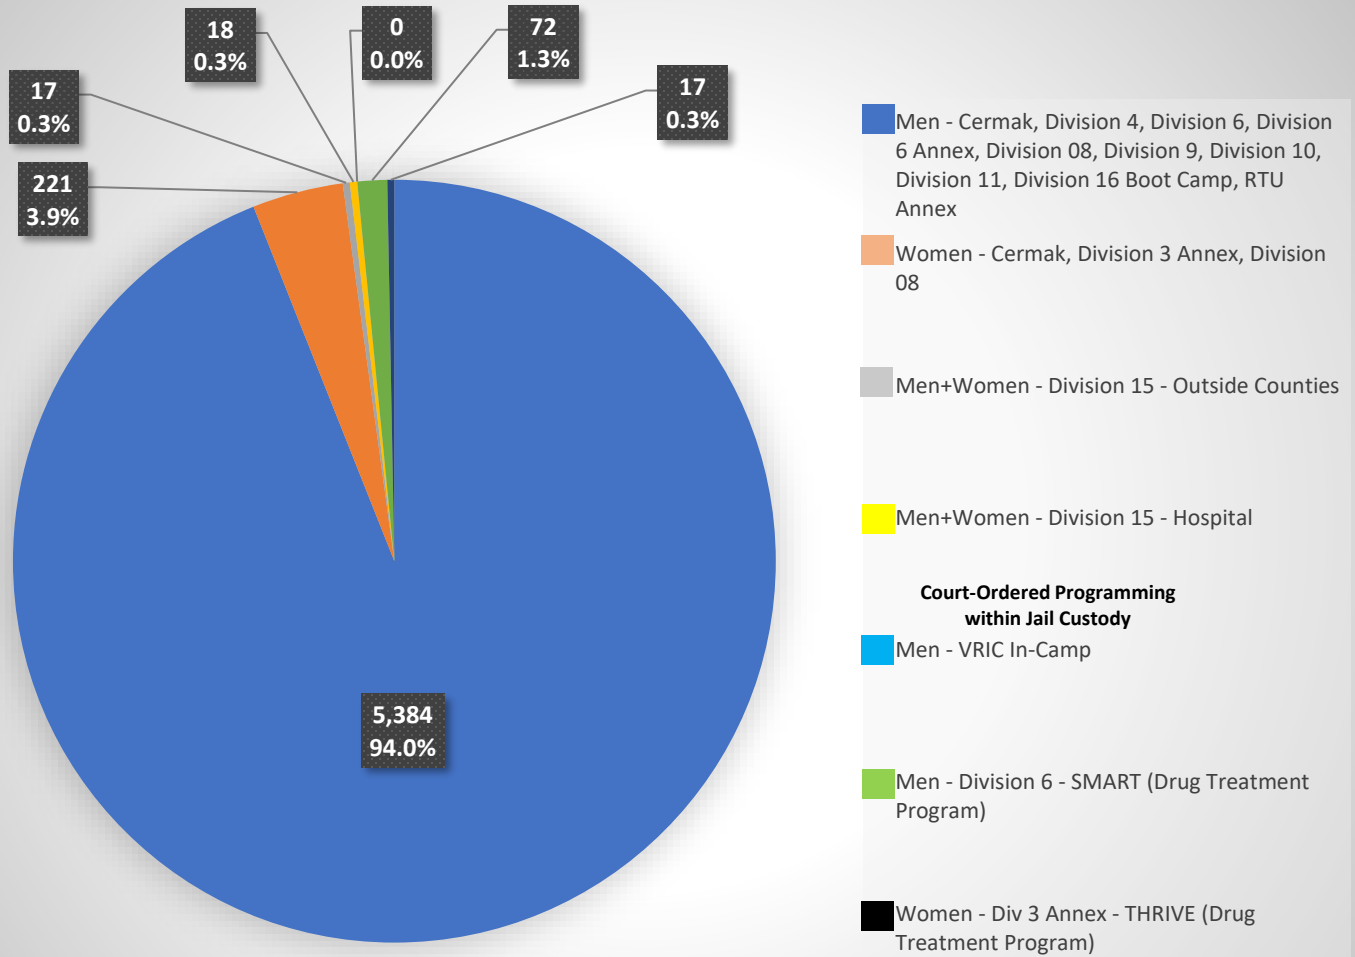

Sheriff's Daily Report

4/7/2021

Under the Custody of the Sheriff	
Total Male and Female	9,391
Jail Population	5,729
Community Corrections	3,662

Jail Population - Behind the Walls

Behind the Walls: Detainees that are physically housed under the Sheriff's custody 24 hours a day/7 days a week. This includes all populations listed on this chart - Divisional populations male & female, Outside Counties, Hospital, PRC, Women's Residential, & VRIC. Detainees in court-ordered treatment programs (PRC, Women's Residential, VRIC) are housed at CCDOC 24 hours a day/7 days week.

Sheriff's Daily Report

4/7/2021

CCSO Population Demographics

In Confinement

Gender Distribution

Race Distribution

Age Distribution

Community Corrections

Gender Distribution

Race Distribution

Age Distribution