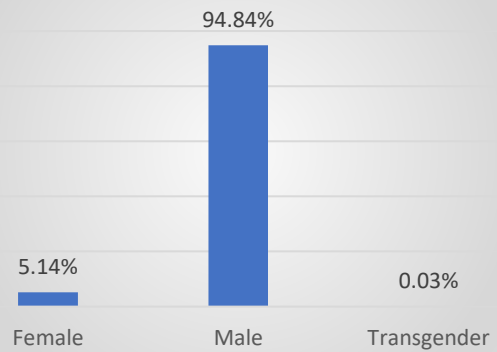

Sheriff's Daily Report

4/7/2021

Under the Custody of the Sheriff	
Total Male and Female	9,391
Jail Population	5,729
Community Corrections	3,662

Jail Population - Behind the Walls

Behind the Walls: Detainees that are physically housed under the Sheriff's custody 24 hours a day/7 days a week. This includes all populations listed on this chart - Divisional populations male & female, Outside Counties, Hospital, PRC, Women's Residential, & VRIC. Detainees in court-ordered treatment programs (PRC, Women's Residential, VRIC) are housed at CCDOC 24 hours a day/7 days week.

Sheriff's Daily Report

4/7/2021

CCSO Population Demographics

In Confinement

Gender Distribution

Race Distribution

Age Distribution

Community Corrections

Gender Distribution

Race Distribution

Age Distribution