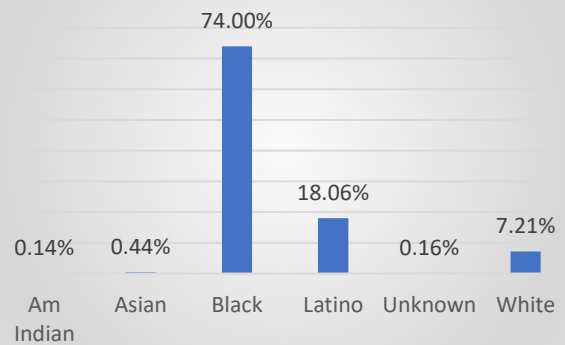

Sheriff's Daily Report

4/7/2021

Under the Custody of the Sheriff	
Total Male and Female	9,391
Jail Population	5,729
Community Corrections	3,662

Jail Population - Behind the Walls

Behind the Walls: Detainees that are physically housed under the Sheriff's custody 24 hours a day/7 days a week. This includes all populations listed on this chart - Divisional populations male & female, Outside Counties, Hospital, PRC, Women's Residential, & VRIC. Detainees in court-ordered treatment programs (PRC, Women's Residential, VRIC) are housed at CCDOC 24 hours a day/7 days week.

Sheriff's Daily Report

4/7/2021

CCSO Population Demographics

In Confinement

Gender Distribution

Race Distribution

Age Distribution

Community Corrections

Gender Distribution

Race Distribution

Age Distribution