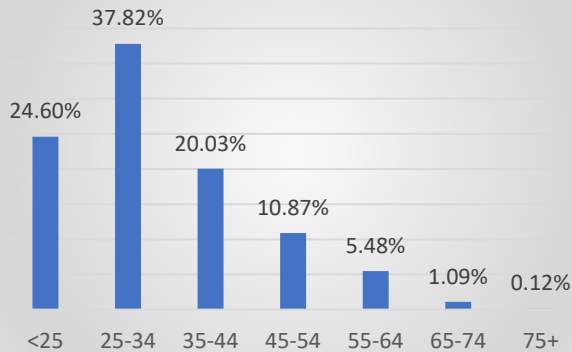

Sheriff's Daily Report

4/7/2021

Under the Custody of the Sheriff	
Total Male and Female	9,391
Jail Population	5,729
Community Corrections	3,662

Jail Population - Behind the Walls

Behind the Walls: Detainees that are physically housed under the Sheriff's custody 24 hours a day/7 days a week. This includes all populations listed on this chart - Divisional populations male & female, Outside Counties, Hospital, PRC, Women's Residential, & VRIC. Detainees in court-ordered treatment programs (PRC, Women's Residential, VRIC) are housed at CCDOC 24 hours a day/7 days week.

Sheriff's Daily Report

4/7/2021

CCSO Population Demographics

In Confinement

Gender Distribution

Race Distribution

Age Distribution

Community Corrections

Gender Distribution

Race Distribution

Age Distribution