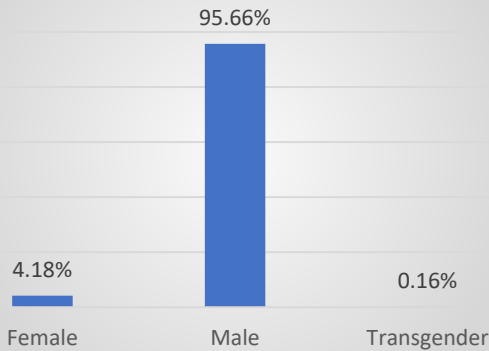

Sheriff's Daily Report

4/7/2021

CCSO Population Demographics

In Confinement

Gender Distribution