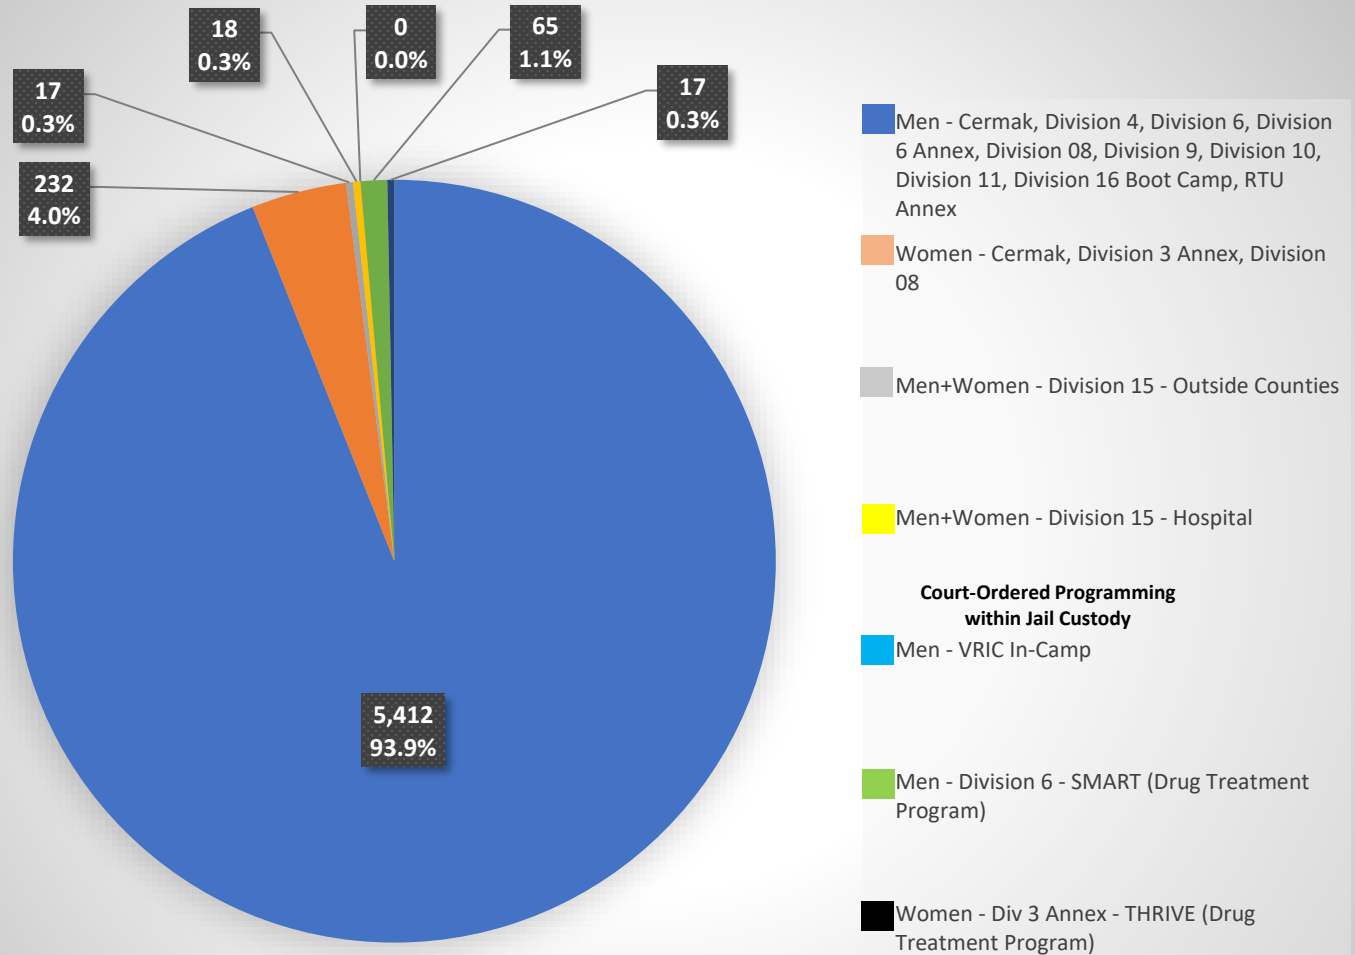

# Sheriff's Daily Report

4/6/2021

Under the Custody of the Sheriff	
Total Male and Female	9,420
Jail Population	5,761
Community Corrections	3,659

## Jail Population - Behind the Walls

Behind the Walls: Detainees that are physically housed under the Sheriff's custody 24 hours a day/7 days a week. This includes all populations listed on this chart - Divisional populations male & female, Outside Counties, Hospital, PRC, Women's Residential, & VRIC. Detainees in court-ordered treatment programs (PRC, Women's Residential, VRIC) are housed at CCDOC 24 hours a day/7 days week.

#### Age Distribution