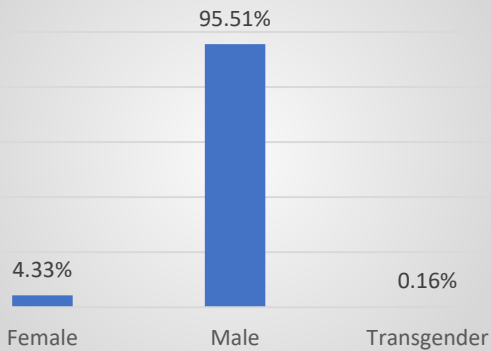

Sheriff's Daily Report

4/6/2021

CCSO Population Demographics

In Confinement

Community Corrections

Gender Distribution