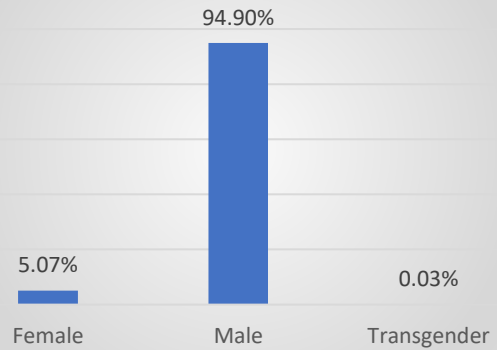

Sheriff's Daily Report

4/5/2021

Under the Custody of the Sheriff	
Total Male and Female	9,428
Jail Population	5,758
Community Corrections	3,670

Jail Population - Behind the Walls

Behind the Walls: Detainees that are physically housed under the Sheriff's custody 24 hours a day/7 days a week. This includes all populations listed on this chart - Divisional populations male & female, Outside Counties, Hospital, PRC, Women's Residential, & VRIC. Detainees in court-ordered treatment programs (PRC, Women's Residential, VRIC) are housed at CCDOC 24 hours a day/7 days week.

Sheriff's Daily Report

4/5/2021

CCSO Population Demographics

In Confinement

Community Corrections

Gender Distribution

Gender Distribution

Race Distribution

Race Distribution

Age Distribution

Age Distribution