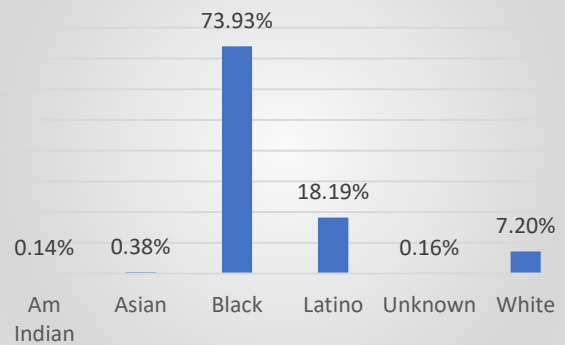

Sheriff's Daily Report

4/5/2021

Under the Custody of the Sheriff	
Total Male and Female	9,428
Jail Population	5,758
Community Corrections	3,670

Jail Population - Behind the Walls

Behind the Walls: Detainees that are physically housed under the Sheriff's custody 24 hours a day/7 days a week. This includes all populations listed on this chart - Divisional populations male & female, Outside Counties, Hospital, PRC, Women's Residential, & VRIC. Detainees in court-ordered treatment programs (PRC, Women's Residential, VRIC) are housed at CCDOC 24 hours a day/7 days week.

Sheriff's Daily Report

4/5/2021

CCSO Population Demographics

In Confinement

Community Corrections

Gender Distribution

Gender Distribution

Race Distribution

Race Distribution

Age Distribution

Age Distribution