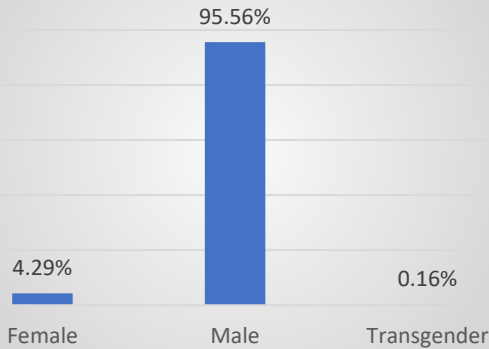

Sheriff's Daily Report

4/5/2021

Under the Custody of the Sheriff	
Total Male and Female	9,428
Jail Population	5,758
Community Corrections	3,670

Jail Population - Behind the Walls

Behind the Walls: Detainees that are physically housed under the Sheriff's custody 24 hours a day/7 days a week. This includes all populations listed on this chart - Divisional populations male & female, Outside Counties, Hospital, PRC, Women's Residential, & VRIC. Detainees in court-ordered treatment programs (PRC, Women's Residential, VRIC) are housed at CCDOC 24 hours a day/7 days week.

Sheriff's Daily Report

4/5/2021

CCSO Population Demographics

In Confinement

Community Corrections

Gender Distribution

Gender Distribution

Race Distribution

Race Distribution

Age Distribution

Age Distribution