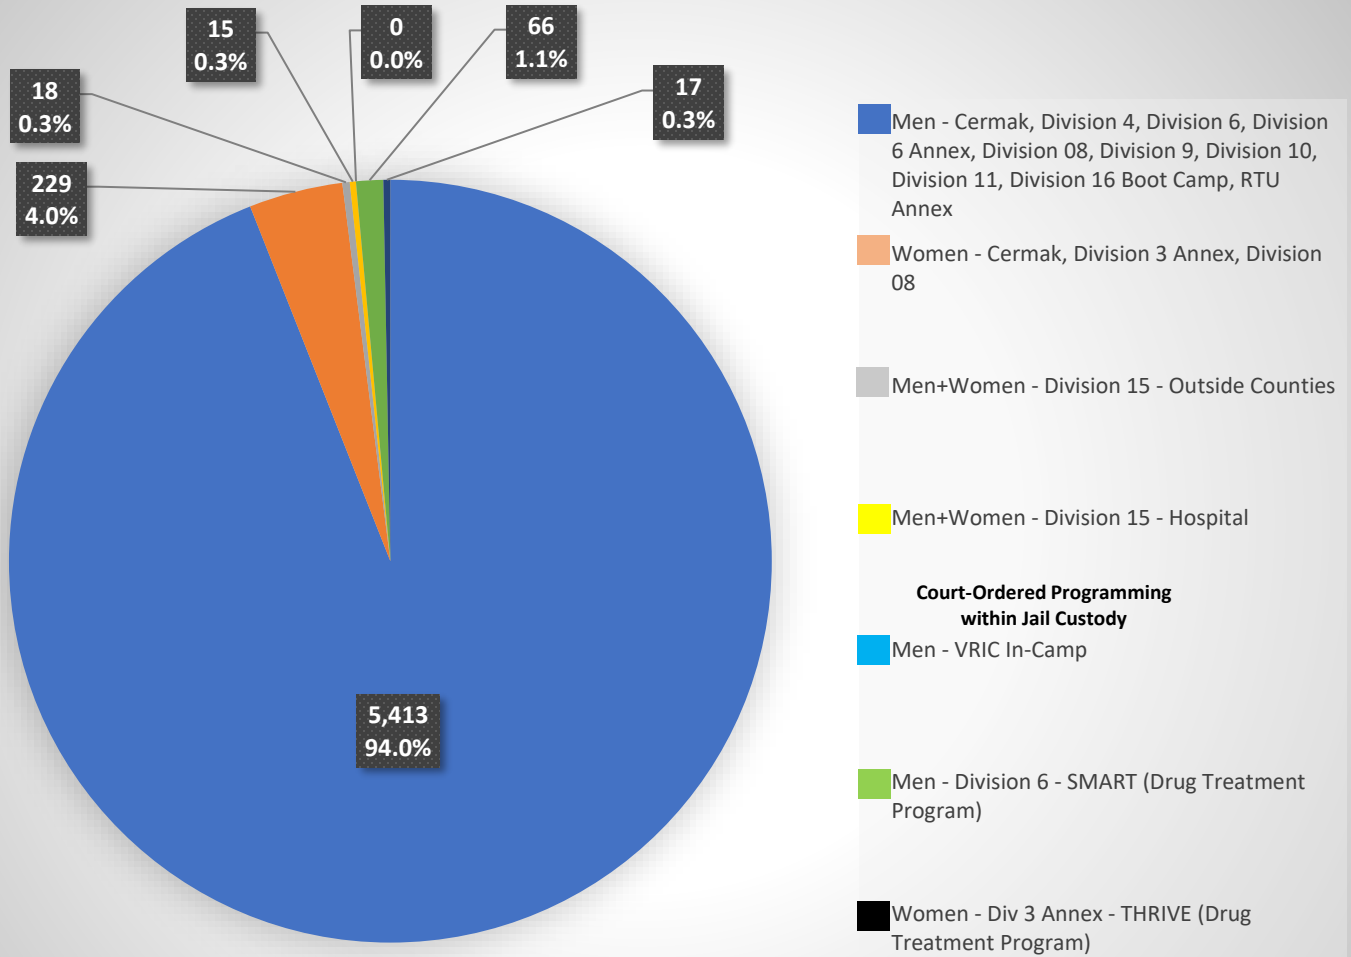

Sheriff's Daily Report

4/5/2021

Under the Custody of the Sheriff	
Total Male and Female	9,428
Jail Population	5,758
Community Corrections	3,670

Jail Population - Behind the Walls

Behind the Walls: Detainees that are physically housed under the Sheriff's custody 24 hours a day/7 days a week. This includes all populations listed on this chart - Divisional populations male & female, Outside Counties, Hospital, PRC, Women's Residential, & VRIC. Detainees in court-ordered treatment programs (PRC, Women's Residential, VRIC) are housed at CCDOC 24 hours a day/7 days week.

Sheriff's Daily Report

4/5/2021

CCSO Population Demographics

In Confinement

Community Corrections

Gender Distribution

Gender Distribution

Race Distribution

Race Distribution

Age Distribution

Age Distribution