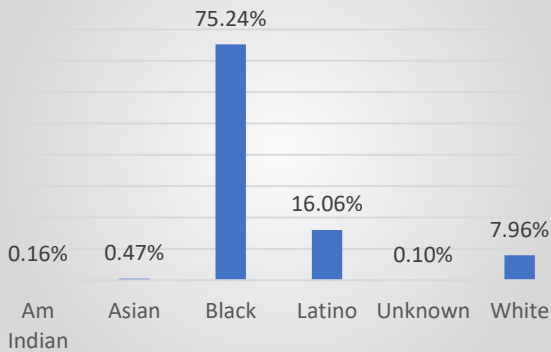

Sheriff's Daily Report

4/5/2021

Under the Custody of the Sheriff	
Total Male and Female	9,428
Jail Population	5,758
Community Corrections	3,670

Jail Population - Behind the Walls

Behind the Walls: Detainees that are physically housed under the Sheriff's custody 24 hours a day/7 days a week. This includes all populations listed on this chart - Divisional populations male & female, Outside Counties, Hospital, PRC, Women's Residential, & VRIC. Detainees in court-ordered treatment programs (PRC, Women's Residential, VRIC) are housed at CCDOC 24 hours a day/7 days week.

Sheriff's Daily Report

4/5/2021

CCSO Population Demographics

In Confinement

Community Corrections

Gender Distribution

Gender Distribution

Race Distribution

Race Distribution

Age Distribution

Age Distribution