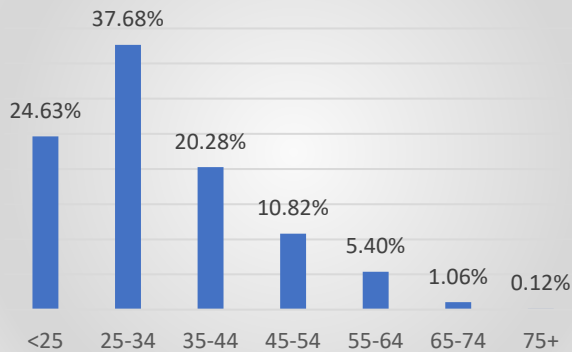

Sheriff's Daily Report

4/5/2021

Under the Custody of the Sheriff	
Total Male and Female	9,428
Jail Population	5,758
Community Corrections	3,670

Jail Population - Behind the Walls

Behind the Walls: Detainees that are physically housed under the Sheriff's custody 24 hours a day/7 days a week. This includes all populations listed on this chart - Divisional populations male & female, Outside Counties, Hospital, PRC, Women's Residential, & VRIC. Detainees in court-ordered treatment programs (PRC, Women's Residential, VRIC) are housed at CCDOC 24 hours a day/7 days week.

Sheriff's Daily Report

4/5/2021

CCSO Population Demographics

In Confinement

Community Corrections

Gender Distribution

Gender Distribution

Race Distribution

Race Distribution

Age Distribution

Age Distribution