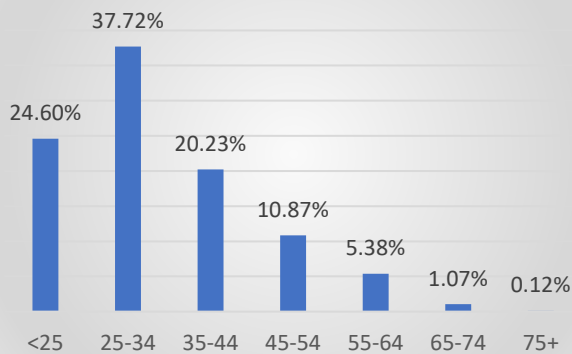

Sheriff's Daily Report

4/4/2021

Under the Custody of the Sheriff	
Total Male and Female	9,361
Jail Population	5,704
Community Corrections	3,657

Jail Population - Behind the Walls

Behind the Walls: Detainees that are physically housed under the Sheriff's custody 24 hours a day/7 days a week. This includes all populations listed on this chart - Divisional populations male & female, Outside Counties, Hospital, PRC, Women's Residential, & VRIC. Detainees in court-ordered treatment programs (PRC, Women's Residential, VRIC) are housed at CCDOC 24 hours a day/7 days week.

Sheriff's Daily Report

4/4/2021

CCSO Population Demographics

In Confinement

Community Corrections

Gender Distribution

Gender Distribution

Race Distribution

Race Distribution

Age Distribution

Age Distribution