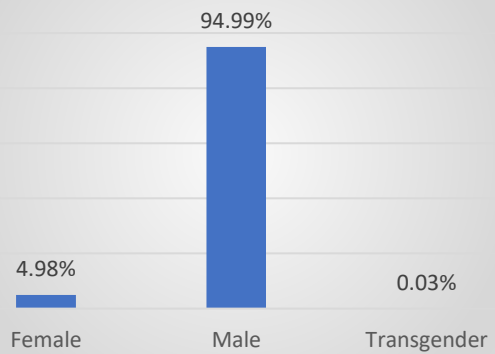

Sheriff's Daily Report

4/4/2021

Under the Custody of the Sheriff	
Total Male and Female	9,361
Jail Population	5,704
Community Corrections	3,657

Jail Population - Behind the Walls

Behind the Walls: Detainees that are physically housed under the Sheriff's custody 24 hours a day/7 days a week. This includes all populations listed on this chart - Divisional populations male & female, Outside Counties, Hospital, PRC, Women's Residential, & VRIC. Detainees in court-ordered treatment programs (PRC, Women's Residential, VRIC) are housed at CCDOC 24 hours a day/7 days week.

Sheriff's Daily Report

4/4/2021

CCSO Population Demographics

In Confinement

Community Corrections

Gender Distribution

Gender Distribution

Race Distribution

Race Distribution

Age Distribution

Age Distribution