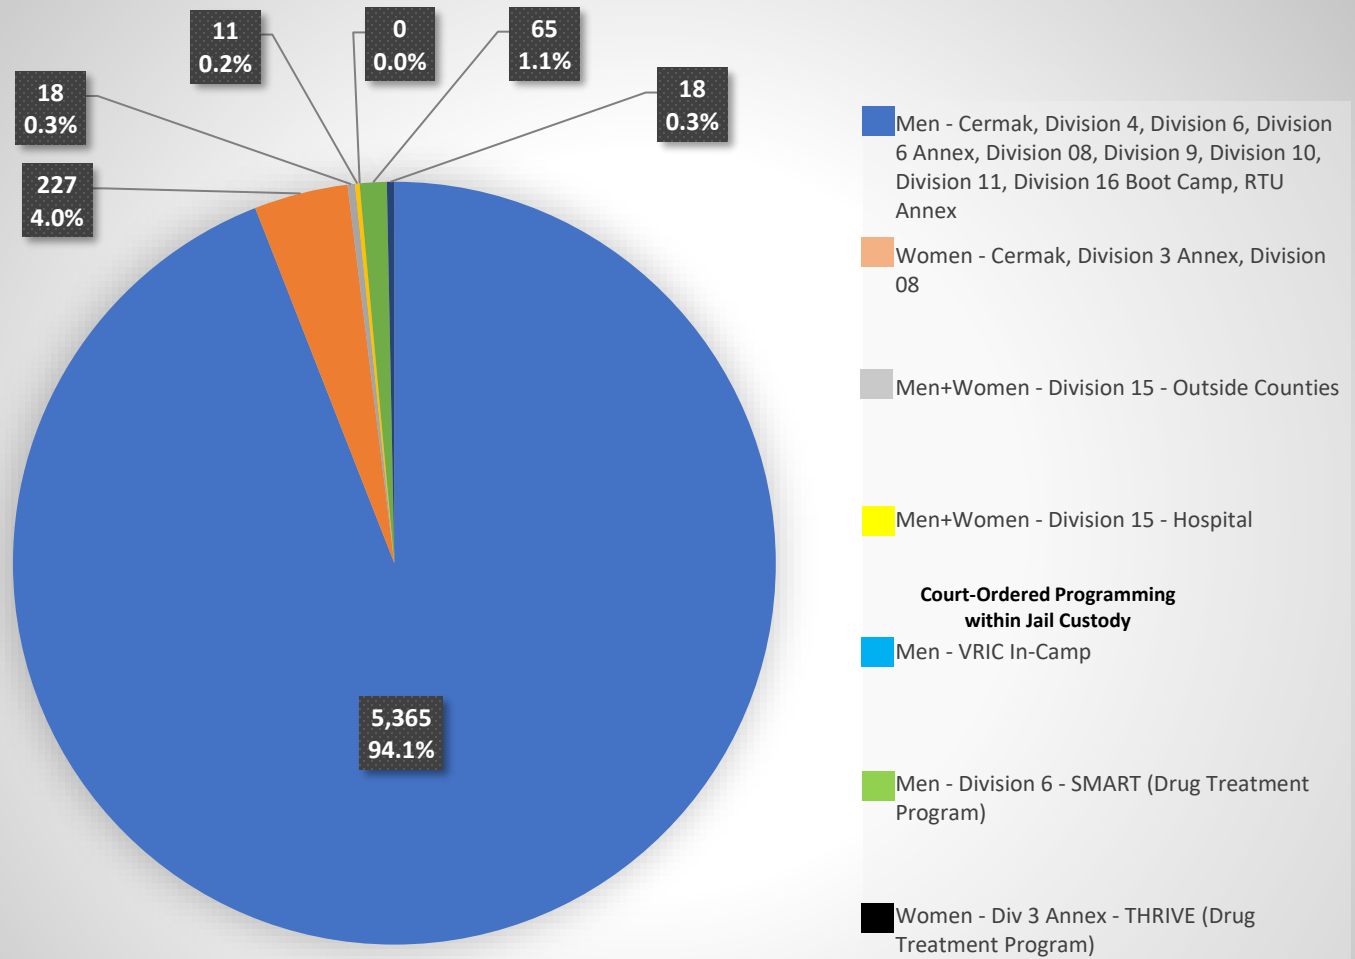

Sheriff's Daily Report

4/4/2021

Under the Custody of the Sheriff	
Total Male and Female	9,361
Jail Population	5,704
Community Corrections	3,657

Jail Population - Behind the Walls

Behind the Walls: Detainees that are physically housed under the Sheriff's custody 24 hours a day/7 days a week. This includes all populations listed on this chart - Divisional populations male & female, Outside Counties, Hospital, PRC, Women's Residential, & VRIC. Detainees in court-ordered treatment programs (PRC, Women's Residential, VRIC) are housed at CCDOC 24 hours a day/7 days week.

Sheriff's Daily Report

4/4/2021

CCSO Population Demographics

In Confinement

Community Corrections

Gender Distribution

Gender Distribution

Race Distribution

Race Distribution

Age Distribution

Age Distribution