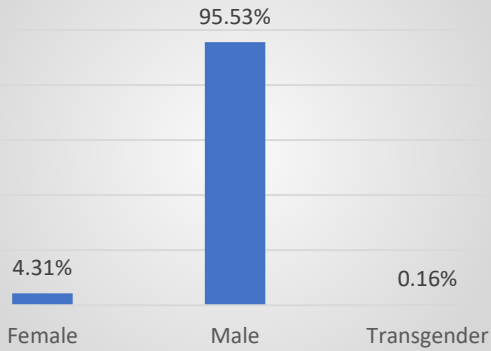

Sheriff's Daily Report

4/4/2021

Under the Custody of the Sheriff	
Total Male and Female	9,361
Jail Population	5,704
Community Corrections	3,657

Jail Population - Behind the Walls

Behind the Walls: Detainees that are physically housed under the Sheriff's custody 24 hours a day/7 days a week. This includes all populations listed on this chart - Divisional populations male & female, Outside Counties, Hospital, PRC, Women's Residential, & VRIC. Detainees in court-ordered treatment programs (PRC, Women's Residential, VRIC) are housed at CCDOC 24 hours a day/7 days week.

Sheriff's Daily Report

4/4/2021

CCSO Population Demographics

In Confinement

Community Corrections

Gender Distribution

Gender Distribution

Race Distribution

Race Distribution

Age Distribution

Age Distribution