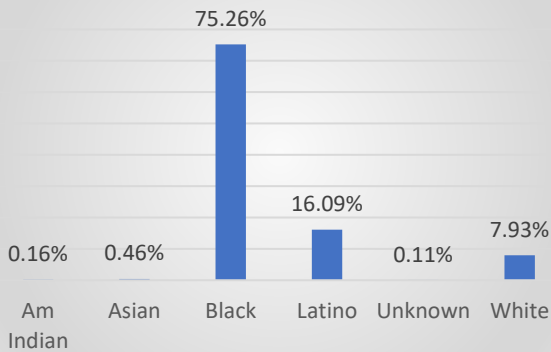

Sheriff's Daily Report

4/4/2021

Under the Custody of the Sheriff	
Total Male and Female	9,361
Jail Population	5,704
Community Corrections	3,657

Jail Population - Behind the Walls

Behind the Walls: Detainees that are physically housed under the Sheriff's custody 24 hours a day/7 days a week. This includes all populations listed on this chart - Divisional populations male & female, Outside Counties, Hospital, PRC, Women's Residential, & VRIC. Detainees in court-ordered treatment programs (PRC, Women's Residential, VRIC) are housed at CCDOC 24 hours a day/7 days week.

Sheriff's Daily Report

4/4/2021

CCSO Population Demographics

In Confinement

Community Corrections

Gender Distribution

Gender Distribution

Race Distribution

Race Distribution

Age Distribution

Age Distribution