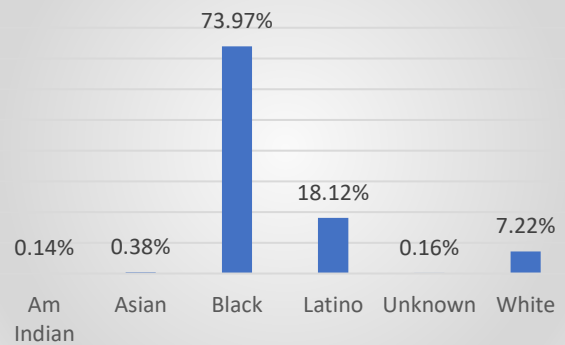

Sheriff's Daily Report

4/4/2021

Under the Custody of the Sheriff	
Total Male and Female	9,361
Jail Population	5,704
Community Corrections	3,657

Jail Population - Behind the Walls

Behind the Walls: Detainees that are physically housed under the Sheriff's custody 24 hours a day/7 days a week. This includes all populations listed on this chart - Divisional populations male & female, Outside Counties, Hospital, PRC, Women's Residential, & VRIC. Detainees in court-ordered treatment programs (PRC, Women's Residential, VRIC) are housed at CCDOC 24 hours a day/7 days week.

Sheriff's Daily Report

4/4/2021

CCSO Population Demographics

In Confinement

Community Corrections

Gender Distribution

Gender Distribution

Race Distribution

Race Distribution

Age Distribution

Age Distribution