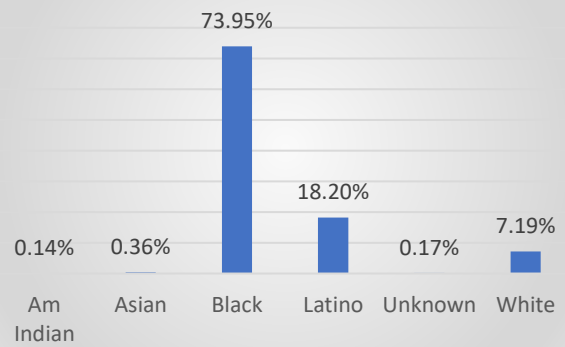

Sheriff's Daily Report

4/3/2021

Under the Custody of the Sheriff	
Total Male and Female	9,326
Jail Population	5,689
Community Corrections	3,637

Jail Population - Behind the Walls

Behind the Walls: Detainees that are physically housed under the Sheriff's custody 24 hours a day/7 days a week. This includes all populations listed on this chart - Divisional populations male & female, Outside Counties, Hospital, PRC, Women's Residential, & VRIC. Detainees in court-ordered treatment programs (PRC, Women's Residential, VRIC) are housed at CCDOC 24 hours a day/7 days week.

Sheriff's Daily Report

4/3/2021

CCSO Population Demographics

In Confinement

Gender Distribution

Race Distribution

Age Distribution

Community Corrections

Gender Distribution

Race Distribution

Age Distribution