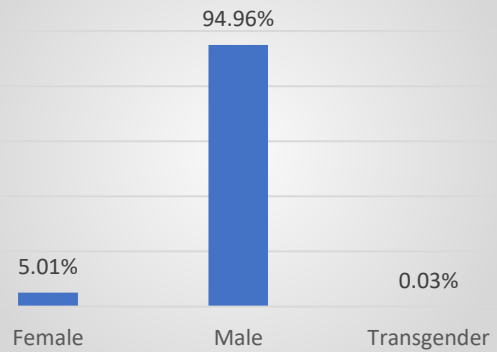

Sheriff's Daily Report

4/3/2021

Under the Custody of the Sheriff	
Total Male and Female	9,326
Jail Population	5,689
Community Corrections	3,637

Jail Population - Behind the Walls

Behind the Walls: Detainees that are physically housed under the Sheriff's custody 24 hours a day/7 days a week. This includes all populations listed on this chart - Divisional populations male & female, Outside Counties, Hospital, PRC, Women's Residential, & VRIC. Detainees in court-ordered treatment programs (PRC, Women's Residential, VRIC) are housed at CCDOC 24 hours a day/7 days week.

Sheriff's Daily Report

4/3/2021

CCSO Population Demographics

In Confinement

Gender Distribution

Race Distribution

Age Distribution

Community Corrections

Gender Distribution

Race Distribution

Age Distribution