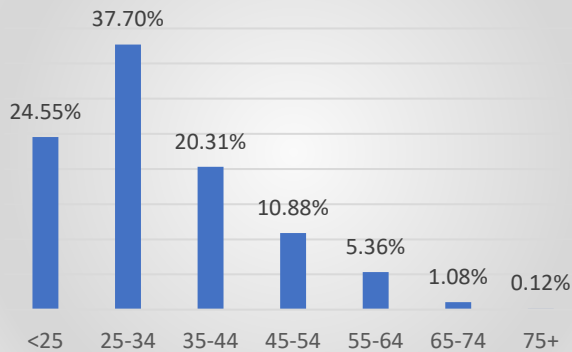

Sheriff's Daily Report

4/3/2021

Under the Custody of the Sheriff	
Total Male and Female	9,326
Jail Population	5,689
Community Corrections	3,637

Jail Population - Behind the Walls

Behind the Walls: Detainees that are physically housed under the Sheriff's custody 24 hours a day/7 days a week. This includes all populations listed on this chart - Divisional populations male & female, Outside Counties, Hospital, PRC, Women's Residential, & VRIC. Detainees in court-ordered treatment programs (PRC, Women's Residential, VRIC) are housed at CCDOC 24 hours a day/7 days week.

Sheriff's Daily Report

4/3/2021

CCSO Population Demographics

In Confinement

Gender Distribution

Race Distribution

Age Distribution

Community Corrections

Gender Distribution

Race Distribution

Age Distribution