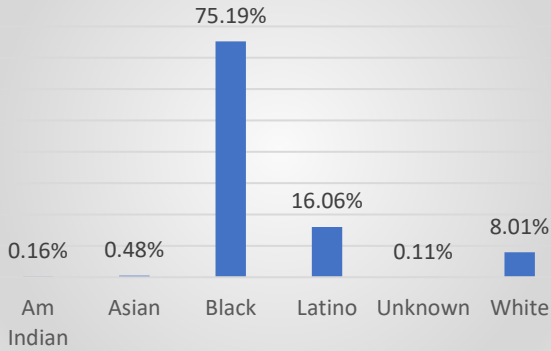

Sheriff's Daily Report

4/3/2021

Under the Custody of the Sheriff	
Total Male and Female	9,326
Jail Population	5,689
Community Corrections	3,637

Jail Population - Behind the Walls

Behind the Walls: Detainees that are physically housed under the Sheriff's custody 24 hours a day/7 days a week. This includes all populations listed on this chart - Divisional populations male & female, Outside Counties, Hospital, PRC, Women's Residential, & VRIC. Detainees in court-ordered treatment programs (PRC, Women's Residential, VRIC) are housed at CCDOC 24 hours a day/7 days week.

Sheriff's Daily Report

4/3/2021

CCSO Population Demographics

In Confinement

Gender Distribution

Race Distribution

Age Distribution

Community Corrections

Gender Distribution

Race Distribution

Age Distribution