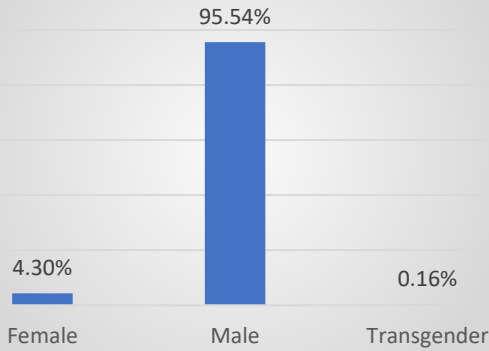

CCSO Population Demographics

In Confinement

Gender Distribution