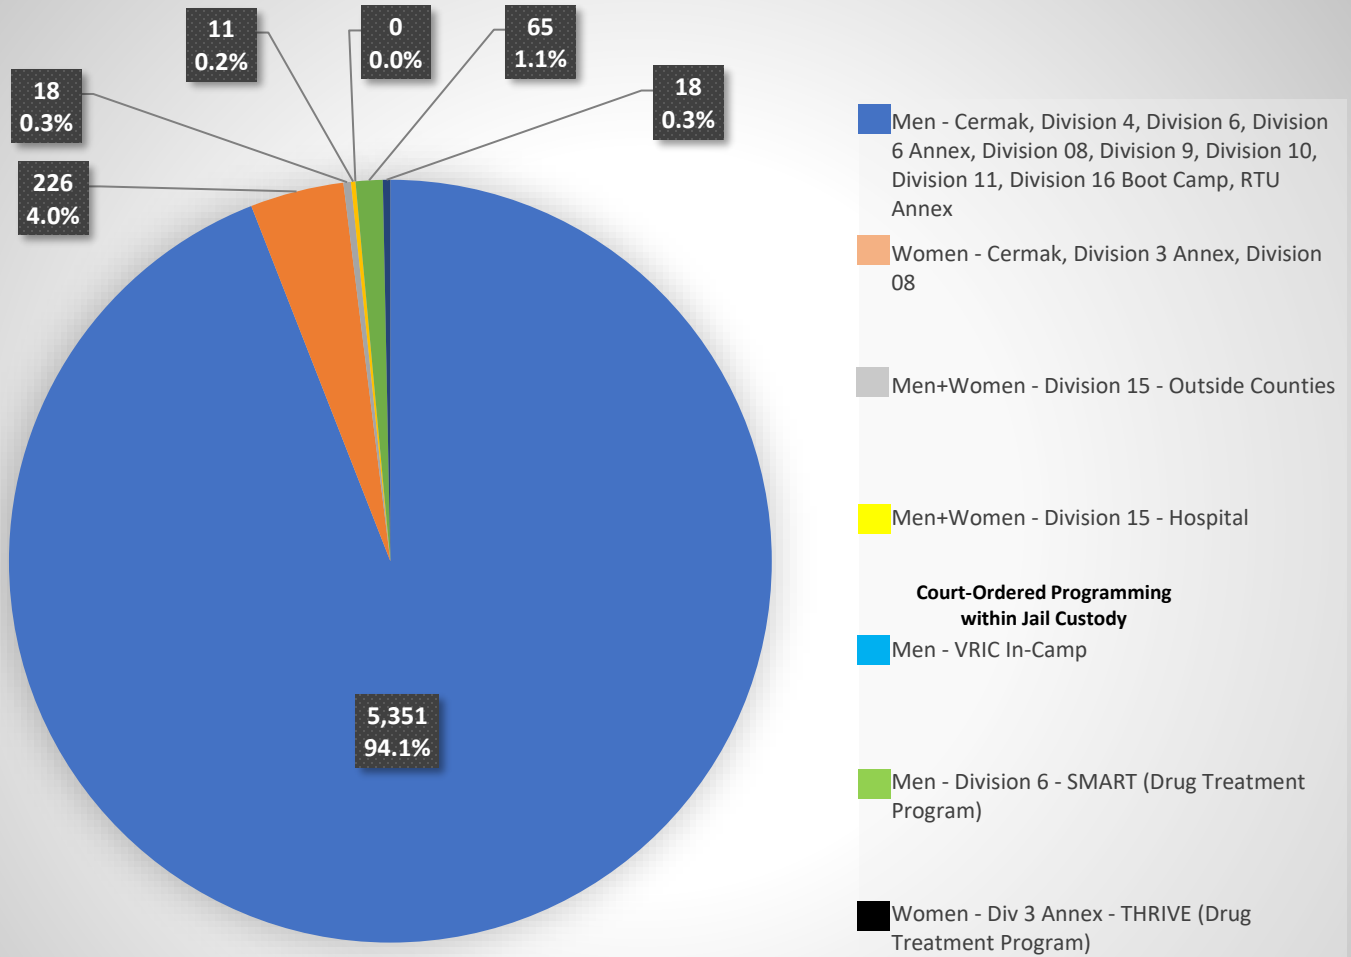

Sheriff's Daily Report

4/3/2021

Under the Custody of the Sheriff	
Total Male and Female	9,326
Jail Population	5,689
Community Corrections	3,637

Jail Population - Behind the Walls

Behind the Walls: Detainees that are physically housed under the Sheriff's custody 24 hours a day/7 days a week. This includes all populations listed on this chart - Divisional populations male & female, Outside Counties, Hospital, PRC, Women's Residential, & VRIC. Detainees in court-ordered treatment programs (PRC, Women's Residential, VRIC) are housed at CCDOC 24 hours a day/7 days week.

Sheriff's Daily Report

4/3/2021

CCSO Population Demographics

In Confinement

Gender Distribution

Race Distribution

Age Distribution

Community Corrections

Gender Distribution

Race Distribution

Age Distribution